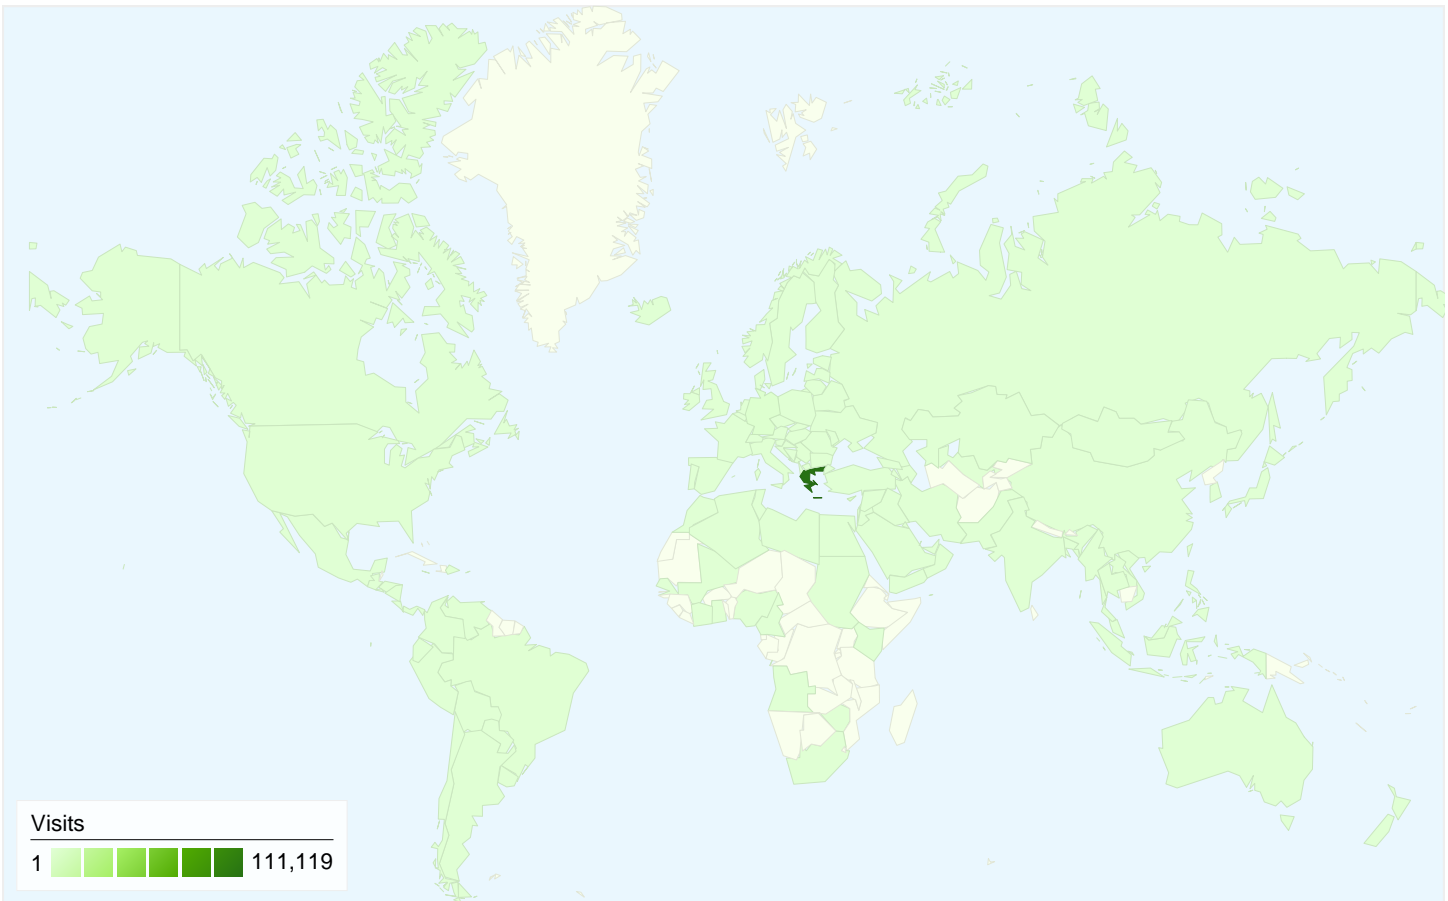

Site Usage

124,938 Visits

38.90% Bounce Rate

857,662 Pageviews

00:07:06 Avg. Time on Site

6.86 Pages/Visit

28.96% % New Visits

Traffic Sources Overview

- **Search Engines**
62,730.00 (50.21%)
- **Direct Traffic**
36,153.00 (28.94%)
- **Referring Sites**
26,010.00 (20.82%)
- **Other**
45 (0.04%)

Visitors Overview

Visitors
 47,096

Map Overlay

Content Overview

-  **28.94%** Direct Traffic
-  **20.82%** Referring Sites
-  **50.21%** Search Engines

- **Search Engines**
62,730.00 (50.21%)
- **Direct Traffic**
36,153.00 (28.94%)
- **Referring Sites**
26,010.00 (20.82%)
- **Other**
45 (0.04%)

124,938 visits came from 128 countries/territories

Site Usage						
Visits	Pages/Visit	Avg. Time on Site	% New Visits	Bounce Rate		
124,938 % of Site Total: 100.00%	6.86 Site Avg: 6.86 (0.00%)	00:07:06 Site Avg: 00:07:06 (0.00%)	29.07% Site Avg: 28.96% (0.39%)	38.90% Site Avg: 38.90% (0.00%)		
Country/Territory	Visits	Pages/Visit	Avg. Time on Site	% New Visits	Bounce Rate	
Greece	111,119	6.92	00:07:17	25.99%	37.46%	
Cyprus	3,663	13.50	00:11:29	20.07%	23.70%	
Germany	1,919	4.50	00:03:16	35.07%	48.67%	
Brazil	568	1.64	00:00:44	90.85%	78.52%	
Bulgaria	550	13.55	00:22:31	21.45%	27.45%	
United Kingdom	525	4.85	00:04:25	50.10%	44.76%	
United States	511	2.27	00:01:23	87.48%	75.34%	
Serbia	480	2.65	00:01:17	57.29%	55.62%	
Italy	416	4.31	00:02:38	65.14%	52.16%	