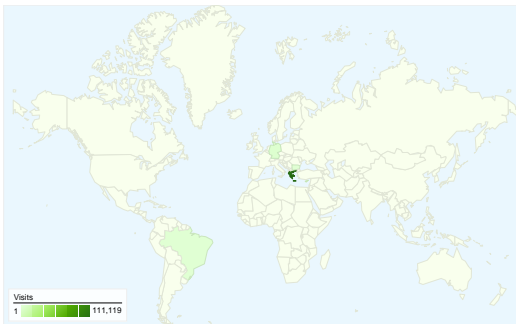

Site Usage

124,938 Visits

38.90% Bounce Rate

857,662 Pageviews

00:07:06 Avg. Time on Site

6.86 Pages/Visit

28.96% % New Visits

Traffic Sources Overview

- **Search Engines**
62,730.00 (50.21%)
- **Direct Traffic**
36,153.00 (28.94%)
- **Referring Sites**
26,010.00 (20.82%)
- **Other**
45 (0.04%)

Visitors Overview

Visitors
 47,096

Map Overlay

Content Overview

Top Traffic Sources

Sources	Visits	% visits	Keywords	Visits	% visits
google (organic)	60,774	48.64%	wehellas	11,732	18.70%
(direct) ((none))	36,153	28.94%	we hellas	4,338	6.92%
facebook.com (referral)	10,894	8.72%	wehellas.gr	2,170	3.46%
google.gr (referral)	3,264	2.61%	pro evolution soccer 2010	1,118	1.78%
wehellas.gr (referral)	3,256	2.61%	pes 2010 greek patch	992	1.58%

124,938 visits came from 128 countries/territories

Site Usage						
Visits	Pages/Visit	Avg. Time on Site	% New Visits	Bounce Rate		
124,938 % of Site Total: 100.00%	6.86 Site Avg: 6.86 (0.00%)	00:07:06 Site Avg: 00:07:06 (0.00%)	29.07% Site Avg: 28.96% (0.39%)	38.90% Site Avg: 38.90% (0.00%)		
Country/Territory	Visits	Pages/Visit	Avg. Time on Site	% New Visits	Bounce Rate	
Greece	111,119	6.92	00:07:17	25.99%	37.46%	
Cyprus	3,663	13.50	00:11:29	20.07%	23.70%	
Germany	1,919	4.50	00:03:16	35.07%	48.67%	
Brazil	568	1.64	00:00:44	90.85%	78.52%	
Bulgaria	550	13.55	00:22:31	21.45%	27.45%	
United Kingdom	525	4.85	00:04:25	50.10%	44.76%	
United States	511	2.27	00:01:23	87.48%	75.34%	
Serbia	480	2.65	00:01:17	57.29%	55.62%	
Italy	416	4.31	00:02:38	65.14%	52.16%	