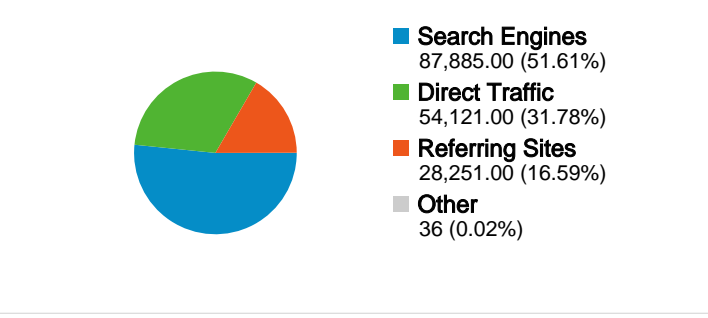

Site Usage

Traffic Sources Overview

Visitors Overview

Map Overlay

Content Overview

Pages	Pageviews	% Pageviews
/	139,336	10.79%
/forum/index.php	74,154	5.74%
/index.php?option=com_docma	65,814	5.10%
/index.php?option=com_docma	46,881	3.63%
/index.php?option=com_docma	41,452	3.21%

All traffic sources sent a total of 170,293 visits

-  31.78% Direct Traffic
-  16.59% Referring Sites
-  51.61% Search Engines

- Search Engines
87,885.00 (51.61%)
- Direct Traffic
54,121.00 (31.78%)
- Referring Sites
28,251.00 (16.59%)
- Other
36 (0.02%)

Top Traffic Sources

Sources	Visits	% visits
google (organic)	85,420	50.16%
(direct) ((none))	54,121	31.78%
facebook.com (referral)	6,735	3.95%
wehellas.gr (referral)	5,512	3.24%
google.gr (referral)	2,886	1.69%

Pages on this site were viewed a total of 1,291,578 times

1,291,578 Pageviews

899,309 Unique Views

30.09% Bounce Rate

Top Content

Pages	Pageviews	% Pageviews
/	139,336	10.79%
/forum/index.php	74,154	5.74%
/index.php?option=com_docman&task=cat_view&gid=101&Itemid	65,814	5.10%
/index.php?option=com_docman&task=cat_view&gid=95&Itemid=	46,881	3.63%
/index.php?option=com_docman&Itemid=147	41,452	3.21%