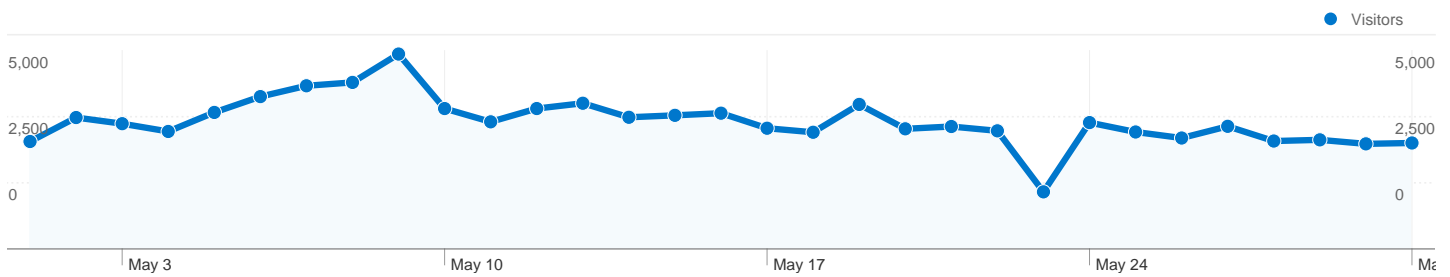

All traffic sources sent a total of 170,293 visits

-  31.78% Direct Traffic
-  16.59% Referring Sites
-  51.61% Search Engines

- Search Engines
87,885.00 (51.61%)
- Direct Traffic
54,121.00 (31.78%)
- Referring Sites
28,251.00 (16.59%)
- Other
36 (0.02%)

Keywords	Visits	% visits
wehellas	20,367	23.17%
we hellas	7,255	8.26%
wehellas.gr	4,056	4.62%
pes 2010 greek patch	1,646	1.87%
pro evolution soccer 2010	1,390	1.58%

170,293 visits came from 129 countries/territories

Site Usage

Country/Territory	Visits	Pages/Visit	Avg. Time on Site	% New Visits	Bounce Rate
Visits 170,293 % of Site Total: 100.00%	Pages/Visit 7.58 Site Avg: 7.58 (0.00%)	Avg. Time on Site 00:08:17 Site Avg: 00:08:17 (0.00%)	% New Visits 25.81% Site Avg: 25.69% (0.47%)	Bounce Rate 30.09% Site Avg: 30.09% (0.00%)	
Greece	155,061	7.73	00:08:30	23.59%	28.64%
Cyprus	4,007	9.89	00:09:15	22.61%	23.81%
Germany	2,230	5.81	00:05:33	31.17%	39.60%
United Kingdom	959	5.88	00:05:49	34.72%	33.79%
Italy	651	7.13	00:07:05	37.79%	37.63%
Brazil	559	1.98	00:01:31	83.90%	78.00%
Serbia	557	2.69	00:02:05	51.17%	52.60%
United States	533	3.38	00:02:29	83.49%	64.92%
Bulgaria	479	14.00	00:21:51	22.76%	17.54%

Netherlands	259	5.77	00:04:43	47.10%	42.08%
					1 - 10 of 129

55,338 people visited this site

170,293 Visits

55,338 Absolute Unique Visitors

1,291,578 Pageviews

7.58 Average Pageviews

00:08:17 Time on Site