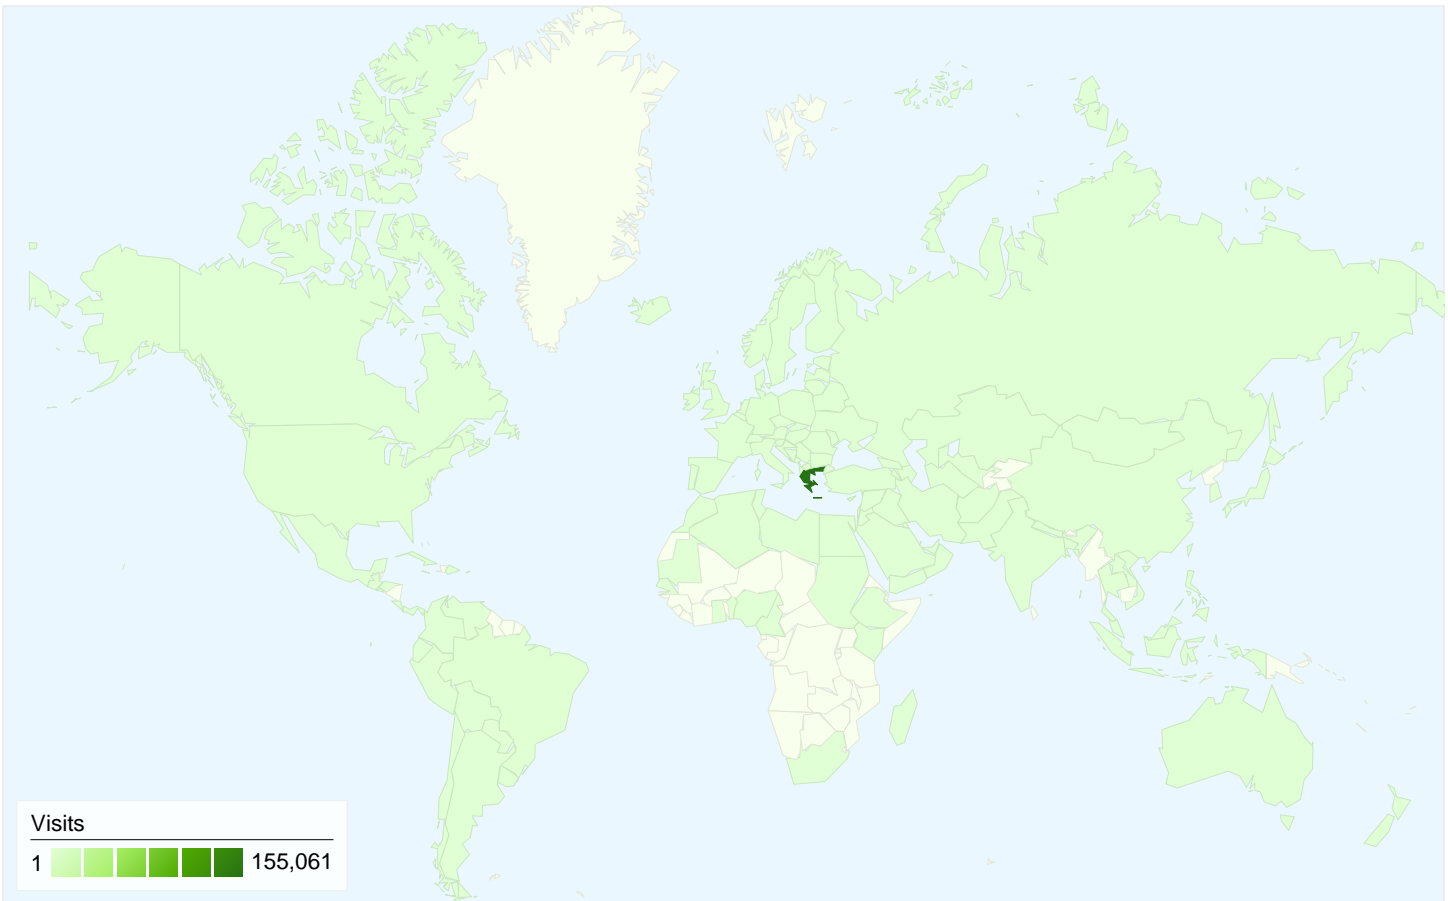

170,293 visits came from 129 countries/territories

Site Usage

Country/Territory	Visits	Pages/Visit	Avg. Time on Site	% New Visits	Bounce Rate
Visits 170,293 % of Site Total: 100.00%	Pages/Visit 7.58 Site Avg: 7.58 (0.00%)	Avg. Time on Site 00:08:17 Site Avg: 00:08:17 (0.00%)	% New Visits 25.81% Site Avg: 25.69% (0.47%)	Bounce Rate 30.09% Site Avg: 30.09% (0.00%)	
Greece	155,061	7.73	00:08:30	23.59%	28.64%
Cyprus	4,007	9.89	00:09:15	22.61%	23.81%
Germany	2,230	5.81	00:05:33	31.17%	39.60%
United Kingdom	959	5.88	00:05:49	34.72%	33.79%
Italy	651	7.13	00:07:05	37.79%	37.63%
Brazil	559	1.98	00:01:31	83.90%	78.00%
Serbia	557	2.69	00:02:05	51.17%	52.60%
United States	533	3.38	00:02:29	83.49%	64.92%
Bulgaria	479	14.00	00:21:51	22.76%	17.54%