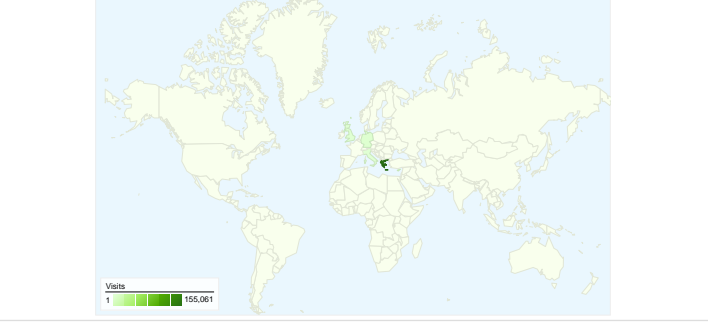

Site Usage

Traffic Sources Overview

Visitors Overview

Map Overlay

Content Overview

Pages	Pageviews	% Pageviews
/	139,336	10.79%
/forum/index.php	74,154	5.74%
/index.php?option=com_docma	65,814	5.10%
/index.php?option=com_docma	46,881	3.63%
/index.php?option=com_docma	41,452	3.21%

All traffic sources sent a total of 170,293 visits

-  31.78% Direct Traffic
-  16.59% Referring Sites
-  51.61% Search Engines

- Search Engines
87,885.00 (51.61%)
- Direct Traffic
54,121.00 (31.78%)
- Referring Sites
28,251.00 (16.59%)
- Other
36 (0.02%)

Top Traffic Sources

Sources	Visits	% visits
google (organic)	85,420	50.16%
(direct) ((none))	54,121	31.78%
facebook.com (referral)	6,735	3.95%
wehellas.gr (referral)	5,512	3.24%
google.gr (referral)	2,886	1.69%

Netherlands	259	5.77	00:04:43	47.10%	42.08%
					1 - 10 of 129

55,338 people visited this site

170,293 Visits

55,338 Absolute Unique Visitors

1,291,578 Pageviews

7.58 Average Pageviews

00:08:17 Time on Site