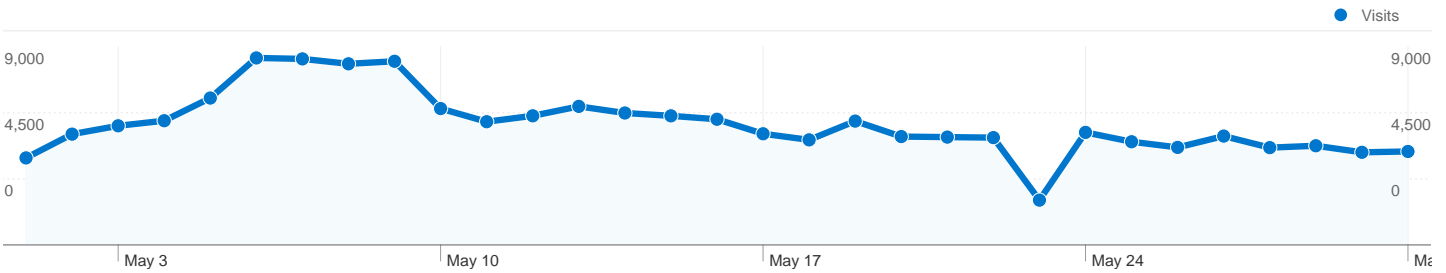

All traffic sources sent a total of 170,293 visits

-  31.78% Direct Traffic
-  16.59% Referring Sites
-  51.61% Search Engines

- Search Engines
87,885.00 (51.61%)
- Direct Traffic
54,121.00 (31.78%)
- Referring Sites
28,251.00 (16.59%)
- Other
36 (0.02%)

Site Usage

Country/Territory	Visits	Pages/Visit	Avg. Time on Site	% New Visits	Bounce Rate
Visits 170,293 % of Site Total: 100.00%	Pages/Visit 7.58 Site Avg: 7.58 (0.00%)	Avg. Time on Site 00:08:17 Site Avg: 00:08:17 (0.00%)	% New Visits 25.81% Site Avg: 25.69% (0.47%)	Bounce Rate 30.09% Site Avg: 30.09% (0.00%)	
Greece	155,061	7.73	00:08:30	23.59%	28.64%
Cyprus	4,007	9.89	00:09:15	22.61%	23.81%
Germany	2,230	5.81	00:05:33	31.17%	39.60%
United Kingdom	959	5.88	00:05:49	34.72%	33.79%
Italy	651	7.13	00:07:05	37.79%	37.63%
Brazil	559	1.98	00:01:31	83.90%	78.00%
Serbia	557	2.69	00:02:05	51.17%	52.60%
United States	533	3.38	00:02:29	83.49%	64.92%
Bulgaria	479	14.00	00:21:51	22.76%	17.54%

Netherlands	259	5.77	00:04:43	47.10%	42.08%
					1 - 10 of 129

55,338 people visited this site

170,293 Visits

55,338 Absolute Unique Visitors

1,291,578 Pageviews

7.58 Average Pageviews

00:08:17 Time on Site

Pages on this site were viewed a total of 1,291,578 times

1,291,578 Pageviews

899,309 Unique Views

30.09% Bounce Rate

Top Content

Pages	Pageviews	% Pageviews
/	139,336	10.79%
/forum/index.php	74,154	5.74%
/index.php?option=com_docman&task=cat_view&gid=101&Itemid	65,814	5.10%
/index.php?option=com_docman&task=cat_view&gid=95&Itemid=	46,881	3.63%
/index.php?option=com_docman&Itemid=147	41,452	3.21%