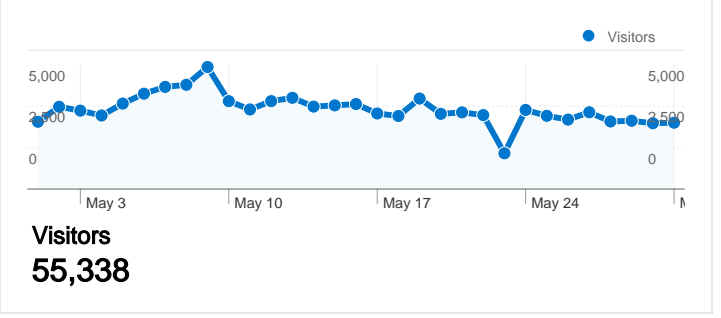

Visitors Overview