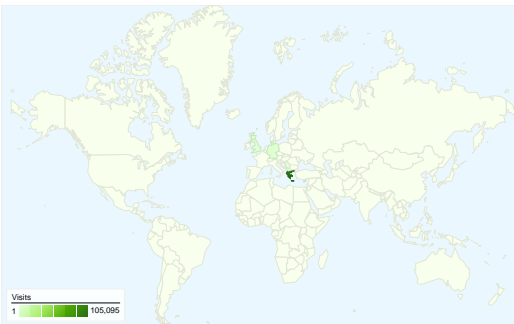

Map Overlay

Content Overview

Pages	Pageviews	% Pageviews
/	98,518	13.79%
/forum/index.php	47,355	6.63%
/index.php?option=com_docma	26,456	3.70%
/index.php?option=com_docma	25,264	3.54%
/index.php?option=com_docma	24,662	3.45%