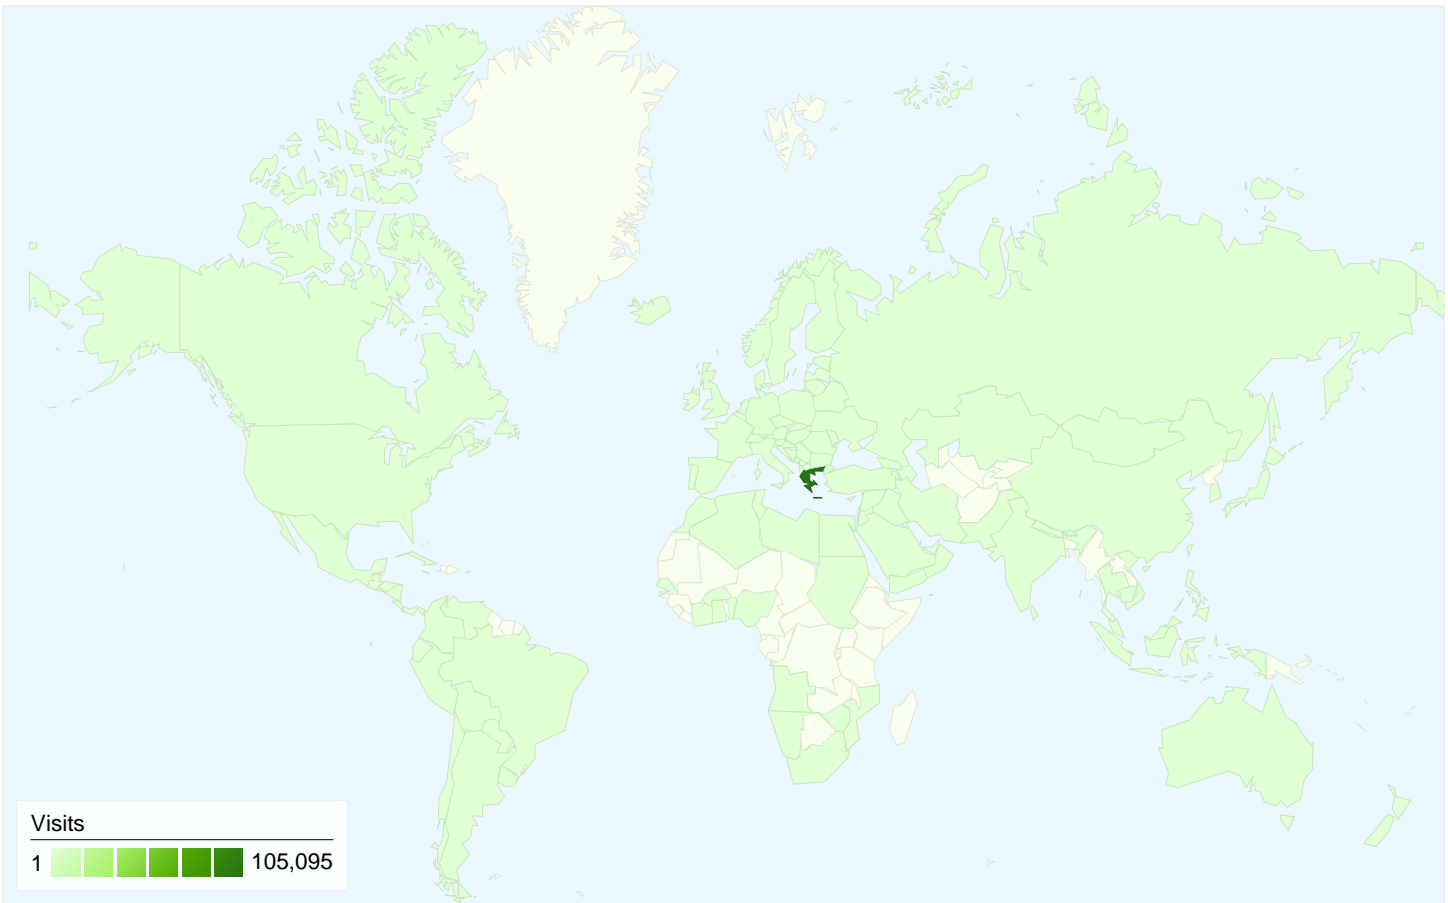

Site Usage

117,805 Visits

38.56% Bounce Rate

714,374 Pageviews

00:05:41 Avg. Time on Site

6.06 Pages/Visit

32.02% % New Visits

Traffic Sources Overview

- Search Engines
64,818.00 (55.02%)
- Direct Traffic
35,692.00 (30.30%)
- Referring Sites
17,286.00 (14.67%)
- Other
9 (0.01%)

Visitors Overview

Visitors
47,967

Map Overlay

Content Overview

Pages	Pageviews	% Pageviews
/	98,518	13.79%
/forum/index.php	47,355	6.63%
/index.php?option=com_docma	26,456	3.70%
/index.php?option=com_docma	25,264	3.54%
/index.php?option=com_docma	24,662	3.45%

All traffic sources sent a total of 117,805 visits

-  30.30% Direct Traffic
-  14.67% Referring Sites
-  55.02% Search Engines

- **Search Engines**
64,818.00 (55.02%)
- **Direct Traffic**
35,692.00 (30.30%)
- **Referring Sites**
17,286.00 (14.67%)
- **Other**
9 (0.01%)

117,805 visits came from 128 countries/territories

Site Usage						
Visits	Pages/Visit	Avg. Time on Site	% New Visits	Bounce Rate		
117,805 % of Site Total: 100.00%	6.06 Site Avg: 6.06 (0.00%)	00:05:41 Site Avg: 00:05:41 (0.00%)	32.11% Site Avg: 32.02% (0.29%)	38.56% Site Avg: 38.56% (0.00%)		
Country/Territory	Visits	Pages/Visit	Avg. Time on Site	% New Visits	Bounce Rate	
Greece	105,095	6.16	00:05:53	29.46%	37.17%	
Cyprus	3,468	9.63	00:07:38	25.58%	26.96%	
Germany	1,616	4.12	00:02:32	35.64%	49.20%	
United Kingdom	691	5.44	00:03:55	52.10%	41.82%	
Serbia	554	3.53	00:03:46	50.00%	52.35%	
Brazil	459	1.83	00:00:53	86.71%	77.78%	
United States	452	3.64	00:02:04	84.96%	67.26%	
Italy	413	3.79	00:01:55	59.81%	52.30%	
Bulgaria	337	7.36	00:09:59	29.38%	27.60%	