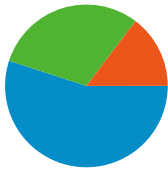

Site Usage

117,805 Visits

38.56% Bounce Rate

714,374 Pageviews

00:05:41 Avg. Time on Site

6.06 Pages/Visit

32.02% % New Visits

Traffic Sources Overview

All traffic sources sent a total of 117,805 visits

-  30.30% Direct Traffic
-  14.67% Referring Sites
-  55.02% Search Engines

- **Search Engines**
64,818.00 (55.02%)
- **Direct Traffic**
35,692.00 (30.30%)
- **Referring Sites**
17,286.00 (14.67%)
- **Other**
9 (0.01%)

Pages on this site were viewed a total of 714,374 times

714,374 Pageviews

516,394 Unique Views

38.56% Bounce Rate

Top Content

Pages	Pageviews	% Pageviews
/	98,518	13.79%
/forum/index.php	47,355	6.63%
/index.php?option=com_docman&Itemid=147	26,456	3.70%
/index.php?option=com_docman&task=cat_view&gid=81&Itemid=	25,264	3.54%
/index.php?option=com_docman&task=cat_view&gid=101&Itemid	24,662	3.45%