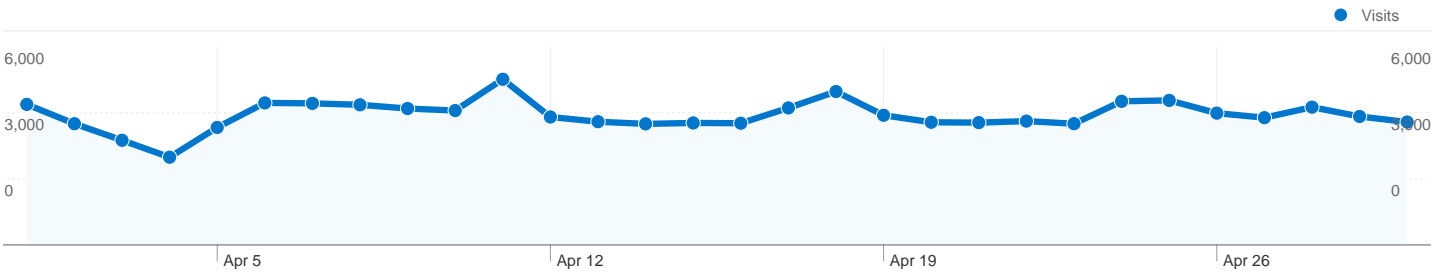

Site Usage

117,805 Visits

38.56% Bounce Rate

714,374 Pageviews

00:05:41 Avg. Time on Site

6.06 Pages/Visit

32.02% % New Visits

Traffic Sources Overview

All traffic sources sent a total of 117,805 visits

-  30.30% Direct Traffic
-  14.67% Referring Sites
-  55.02% Search Engines

- **Search Engines**
64,818.00 (55.02%)
- **Direct Traffic**
35,692.00 (30.30%)
- **Referring Sites**
17,286.00 (14.67%)
- **Other**
9 (0.01%)

117,805 visits came from 128 countries/territories

Site Usage						
Visits	Pages/Visit	Avg. Time on Site	% New Visits	Bounce Rate		
117,805 % of Site Total: 100.00%	6.06 Site Avg: 6.06 (0.00%)	00:05:41 Site Avg: 00:05:41 (0.00%)	32.11% Site Avg: 32.02% (0.29%)	38.56% Site Avg: 38.56% (0.00%)		
Country/Territory	Visits	Pages/Visit	Avg. Time on Site	% New Visits	Bounce Rate	
Greece	105,095	6.16	00:05:53	29.46%	37.17%	
Cyprus	3,468	9.63	00:07:38	25.58%	26.96%	
Germany	1,616	4.12	00:02:32	35.64%	49.20%	
United Kingdom	691	5.44	00:03:55	52.10%	41.82%	
Serbia	554	3.53	00:03:46	50.00%	52.35%	
Brazil	459	1.83	00:00:53	86.71%	77.78%	
United States	452	3.64	00:02:04	84.96%	67.26%	
Italy	413	3.79	00:01:55	59.81%	52.30%	
Bulgaria	337	7.36	00:09:59	29.38%	27.60%	

Romania	236	3.78	00:04:55	55.93%	50.85%
					1 - 10 of 128

47,967 people visited this site

117,805 Visits

47,967 Absolute Unique Visitors

714,374 Pageviews

6.06 Average Pageviews

00:05:41 Time on Site

38.56% Bounce Rate