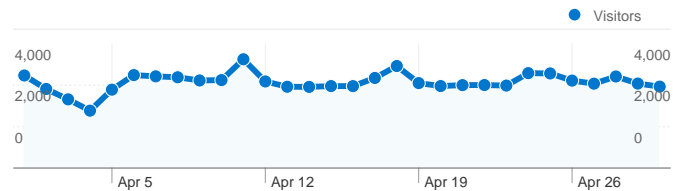

Visitors Overview

Visitors
47,967