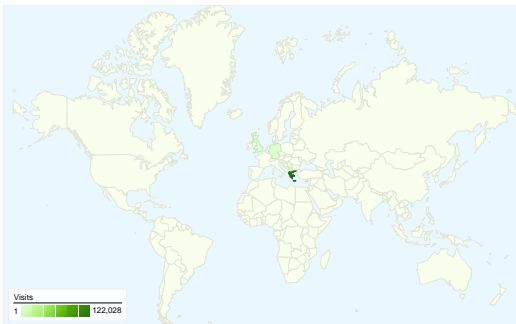

Site Usage

137,213 Visits

43.13% Bounce Rate

754,172 Pageviews

00:05:22 Avg. Time on Site

5.50 Pages/Visit

33.39% % New Visits

Traffic Sources Overview

- **Search Engines**
73,239.00 (53.38%)
- **Direct Traffic**
41,527.00 (30.26%)
- **Referring Sites**
22,414.00 (16.34%)
- **Other**
33 (0.02%)

Visitors Overview

Visitors
56,650

Map Overlay

Content Overview

Top Traffic Sources

Sources	Visits	% visits	Keywords	Visits	% visits
google (organic)	71,118	51.83%	wehellas	14,240	19.44%
(direct) ((none))	41,527	30.26%	we hellas	4,988	6.81%
facebook.com (referral)	6,845	4.99%	wehellas.gr	2,782	3.80%
images.google.gr (referral)	3,791	2.76%	pes 2010 greek patch	1,456	1.99%
wehellas.gr (referral)	2,363	1.72%	pro evolution soccer 2010	1,212	1.65%

137,213 visits came from 122 countries/territories

Site Usage						
Visits	Pages/Visit	Avg. Time on Site	% New Visits	Bounce Rate		
137,213 % of Site Total: 100.00%	5.50 Site Avg: 5.50 (0.00%)	00:05:22 Site Avg: 00:05:22 (0.00%)	33.50% Site Avg: 33.39% (0.33%)	43.13% Site Avg: 43.13% (0.00%)		
Country/Territory	Visits	Pages/Visit	Avg. Time on Site	% New Visits	Bounce Rate	
Greece	122,028	5.63	00:05:34	30.93%	41.85%	
Cyprus	3,171	7.92	00:07:36	28.41%	32.92%	
Germany	2,064	3.81	00:02:35	35.32%	52.52%	
United Kingdom	1,197	4.26	00:02:53	47.70%	48.29%	
Serbia	569	3.00	00:01:59	62.92%	54.66%	
United States	562	2.97	00:02:09	78.83%	61.21%	
(not set)	556	5.15	00:04:06	36.87%	42.63%	
Brazil	474	1.74	00:00:54	88.40%	81.43%	
Italy	442	3.04	00:01:36	71.95%	60.86%	