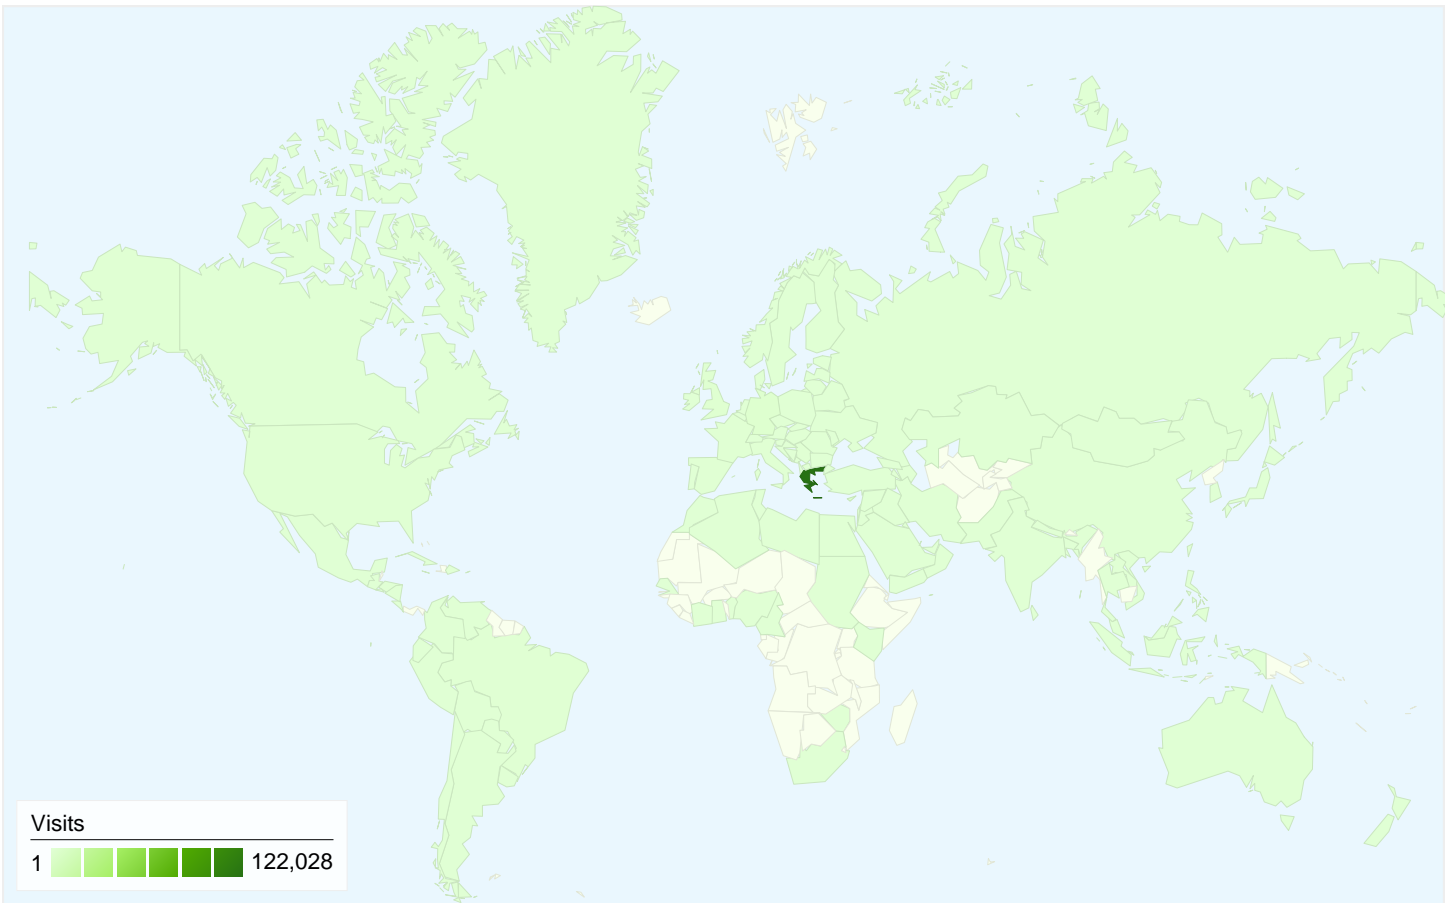

- **Search Engines**
73,239.00 (53.38%)
- **Direct Traffic**
41,527.00 (30.26%)
- **Referring Sites**
22,414.00 (16.34%)
- **Other**
33 (0.02%)

Visitors Overview

Visitors
56,650

Map Overlay

Content Overview

Pages	Pageviews	% Pageviews
/	108,602	14.40%
/forum/index.php	48,018	6.37%
/index.php?option=com_docma	25,792	3.42%
/index.php?option=com_docma	24,603	3.26%
/index.php?option=com_docma	23,309	3.09%

All traffic sources sent a total of 137,213 visits

-  **30.26%** Direct Traffic
-  **16.34%** Referring Sites
-  **53.38%** Search Engines

- **Search Engines**
73,239.00 (53.38%)
- **Direct Traffic**
41,527.00 (30.26%)
- **Referring Sites**
22,414.00 (16.34%)
- **Other**
33 (0.02%)

137,213 visits came from 122 countries/territories

Site Usage						
Visits	Pages/Visit	Avg. Time on Site	% New Visits	Bounce Rate		
137,213 % of Site Total: 100.00%	5.50 Site Avg: 5.50 (0.00%)	00:05:22 Site Avg: 00:05:22 (0.00%)	33.50% Site Avg: 33.39% (0.33%)	43.13% Site Avg: 43.13% (0.00%)		
Country/Territory	Visits	Pages/Visit	Avg. Time on Site	% New Visits	Bounce Rate	
Greece	122,028	5.63	00:05:34	30.93%	41.85%	
Cyprus	3,171	7.92	00:07:36	28.41%	32.92%	
Germany	2,064	3.81	00:02:35	35.32%	52.52%	
United Kingdom	1,197	4.26	00:02:53	47.70%	48.29%	
Serbia	569	3.00	00:01:59	62.92%	54.66%	
United States	562	2.97	00:02:09	78.83%	61.21%	
(not set)	556	5.15	00:04:06	36.87%	42.63%	
Brazil	474	1.74	00:00:54	88.40%	81.43%	
Italy	442	3.04	00:01:36	71.95%	60.86%	