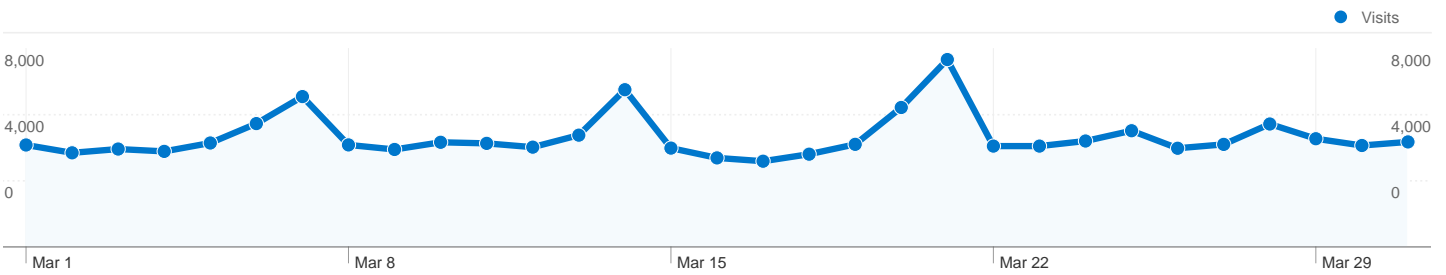

All traffic sources sent a total of 137,213 visits

- **30.26%** Direct Traffic
- **16.34%** Referring Sites
- **53.38%** Search Engines

- **Search Engines**
  73,239.00 (53.38%)
- **Direct Traffic**
  41,527.00 (30.26%)
- **Referring Sites**
  22,414.00 (16.34%)
- **Other**
  33 (0.02%)

Top Traffic Sources

Sources	Visits	% visits	Keywords	Visits	% visits
google (organic)	71,118	51.83%	wehellas	14,240	19.44%
(direct) ((none))	41,527	30.26%	we hellas	4,988	6.81%
facebook.com (referral)	6,845	4.99%	wehellas.gr	2,782	3.80%
images.google.gr (referral)	3,791	2.76%	pes 2010 greek patch	1,456	1.99%
wehellas.gr (referral)	2,363	1.72%	pro evolution soccer 2010	1,212	1.65%