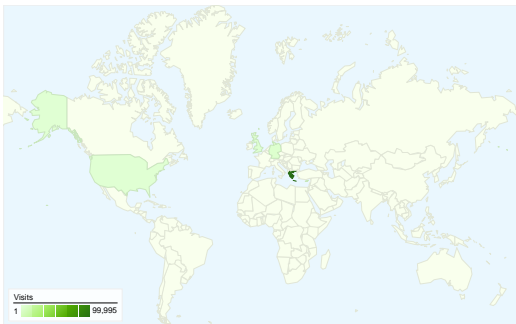

Site Usage

113,847 Visits

42.97% Bounce Rate

625,914 Pageviews

00:05:35 Avg. Time on Site

5.50 Pages/Visit

33.68% % New Visits

Traffic Sources Overview

- **Search Engines**
61,362.00 (53.90%)
- **Direct Traffic**
35,043.00 (30.78%)
- **Referring Sites**
17,406.00 (15.29%)
- **Other**
36 (0.03%)

Visitors Overview

Visitors
48,753

Map Overlay

Content Overview

Top Traffic Sources

Sources	Visits	% visits	Keywords	Visits	% visits
google (organic)	59,474	52.24%	wehellas	11,200	18.25%
(direct) ((none))	35,043	30.78%	we hellas	4,431	7.22%
facebook.com (referral)	4,344	3.82%	wehellas.gr	2,365	3.85%
images.google.gr (referral)	3,077	2.70%	pes 2010 greek patch	1,145	1.87%
wehellas.gr (referral)	1,689	1.48%	pro evolution soccer 2010	602	0.98%

113,847 visits came from 135 countries/territories

Site Usage						
Visits	Pages/Visit	Avg. Time on Site	% New Visits	Bounce Rate		
113,847 % of Site Total: 100.00%	5.50 Site Avg: 5.50 (0.00%)	00:05:35 Site Avg: 00:05:35 (0.00%)	33.80% Site Avg: 33.68% (0.35%)	42.97% Site Avg: 42.97% (0.00%)		
Country/Territory	Visits	Pages/Visit	Avg. Time on Site	% New Visits	Bounce Rate	
Greece	99,995	5.69	00:05:47	30.43%	41.17%	
Cyprus	2,784	7.09	00:08:36	28.30%	31.97%	
Germany	1,806	4.25	00:03:53	41.58%	50.39%	
United Kingdom	1,159	5.47	00:03:59	44.35%	41.50%	
United States	557	2.69	00:01:51	75.76%	65.53%	
Brazil	529	1.82	00:00:55	89.60%	81.29%	
Italy	517	4.35	00:03:34	66.73%	53.19%	
Bulgaria	506	6.73	00:13:10	30.83%	31.62%	
Serbia	505	2.42	00:01:45	74.65%	73.86%	