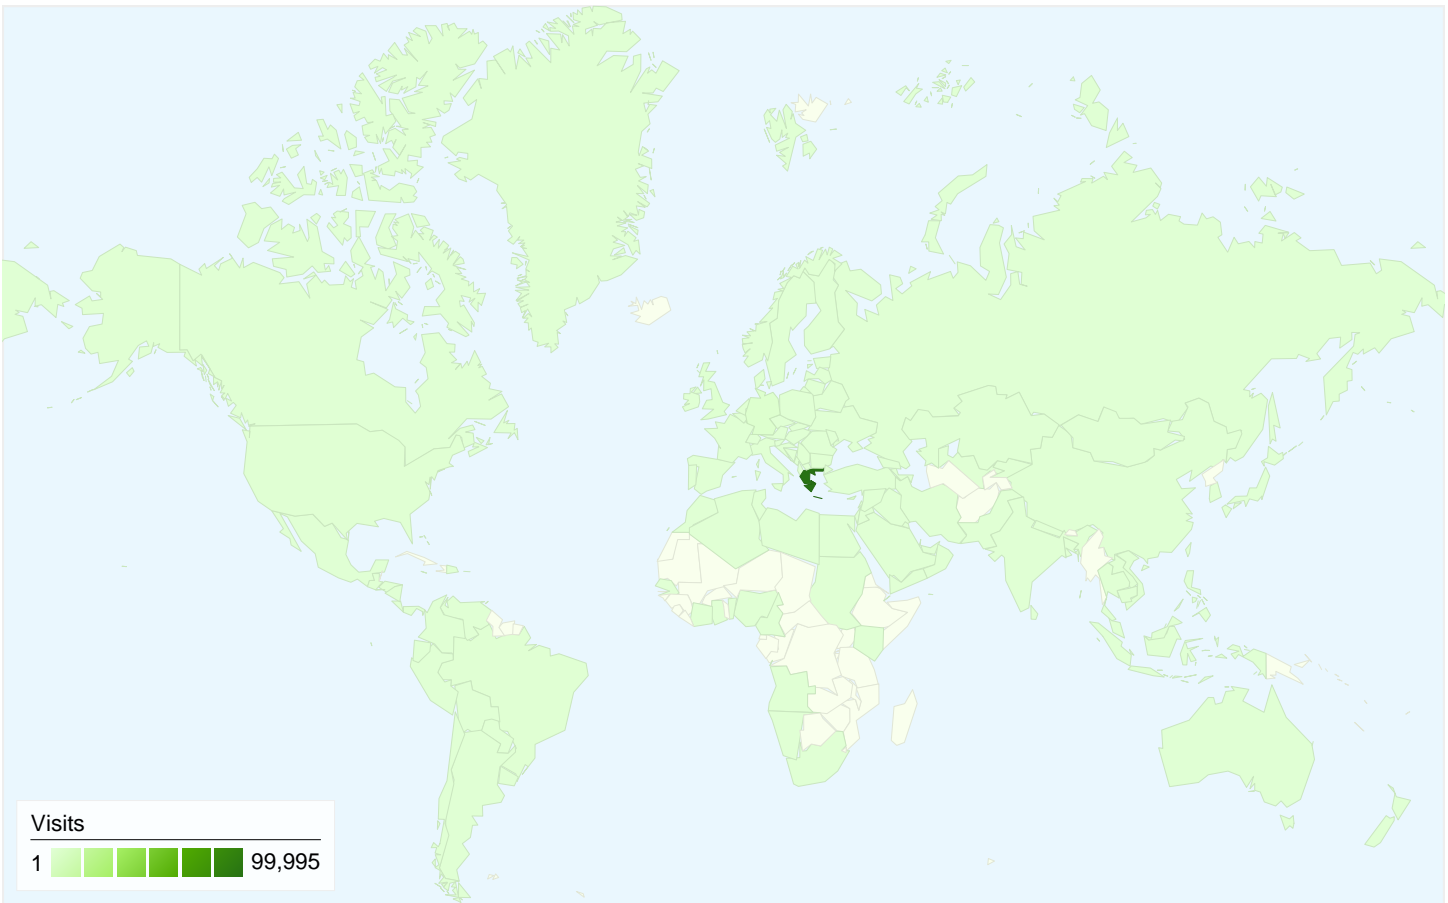

- **Search Engines**
61,362.00 (53.90%)
- **Direct Traffic**
35,043.00 (30.78%)
- **Referring Sites**
17,406.00 (15.29%)
- **Other**
36 (0.03%)

Visitors Overview

Visitors
48,753

Map Overlay

Content Overview

30.78% Direct Traffic

15.29% Referring Sites

53.90% Search Engines

- **Search Engines**
61,362.00 (53.90%)
- **Direct Traffic**
35,043.00 (30.78%)
- **Referring Sites**
17,406.00 (15.29%)
- **Other**
36 (0.03%)

113,847 visits came from 135 countries/territories

Site Usage						
Visits	Pages/Visit	Avg. Time on Site	% New Visits	Bounce Rate		
113,847 % of Site Total: 100.00%	5.50 Site Avg: 5.50 (0.00%)	00:05:35 Site Avg: 00:05:35 (0.00%)	33.80% Site Avg: 33.68% (0.35%)	42.97% Site Avg: 42.97% (0.00%)		
Country/Territory	Visits	Pages/Visit	Avg. Time on Site	% New Visits	Bounce Rate	
Greece	99,995	5.69	00:05:47	30.43%	41.17%	
Cyprus	2,784	7.09	00:08:36	28.30%	31.97%	
Germany	1,806	4.25	00:03:53	41.58%	50.39%	
United Kingdom	1,159	5.47	00:03:59	44.35%	41.50%	
United States	557	2.69	00:01:51	75.76%	65.53%	
Brazil	529	1.82	00:00:55	89.60%	81.29%	
Italy	517	4.35	00:03:34	66.73%	53.19%	
Bulgaria	506	6.73	00:13:10	30.83%	31.62%	
Serbia	505	2.42	00:01:45	74.65%	73.86%	