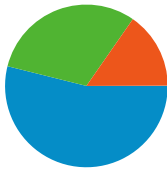

Site Usage

113,847 Visits

42.97% Bounce Rate

625,914 Pageviews

00:05:35 Avg. Time on Site

5.50 Pages/Visit

33.68% % New Visits

Traffic Sources Overview

- **Search Engines**
61,362.00 (53.90%)
- **Direct Traffic**
35,043.00 (30.78%)
- **Referring Sites**
17,406.00 (15.29%)
- **Other**
36 (0.03%)

Visitors Overview

Visitors
48,753

Map Overlay

Content Overview

113,847 visits came from 135 countries/territories

Site Usage						
Visits	Pages/Visit	Avg. Time on Site	% New Visits	Bounce Rate		
113,847 % of Site Total: 100.00%	5.50 Site Avg: 5.50 (0.00%)	00:05:35 Site Avg: 00:05:35 (0.00%)	33.80% Site Avg: 33.68% (0.35%)	42.97% Site Avg: 42.97% (0.00%)		
Country/Territory	Visits	Pages/Visit	Avg. Time on Site	% New Visits	Bounce Rate	
Greece	99,995	5.69	00:05:47	30.43%	41.17%	
Cyprus	2,784	7.09	00:08:36	28.30%	31.97%	
Germany	1,806	4.25	00:03:53	41.58%	50.39%	
United Kingdom	1,159	5.47	00:03:59	44.35%	41.50%	
United States	557	2.69	00:01:51	75.76%	65.53%	
Brazil	529	1.82	00:00:55	89.60%	81.29%	
Italy	517	4.35	00:03:34	66.73%	53.19%	
Bulgaria	506	6.73	00:13:10	30.83%	31.62%	
Serbia	505	2.42	00:01:45	74.65%	73.86%	

Pages on this site were viewed a total of 625,914 times

625,914 Pageviews

454,559 Unique Views

42.97% Bounce Rate

Top Content

Pages	Pageviews	% Pageviews
/	88,379	14.12%
/forum/index.php	40,550	6.48%
/index.php?option=com_docman&task=cat_view&gid=101&Itemid	25,245	4.03%
/index.php?option=com_docman&Itemid=147	22,768	3.64%
/index.php?option=com_docman&task=cat_view&gid=81&Itemid=	21,619	3.45%