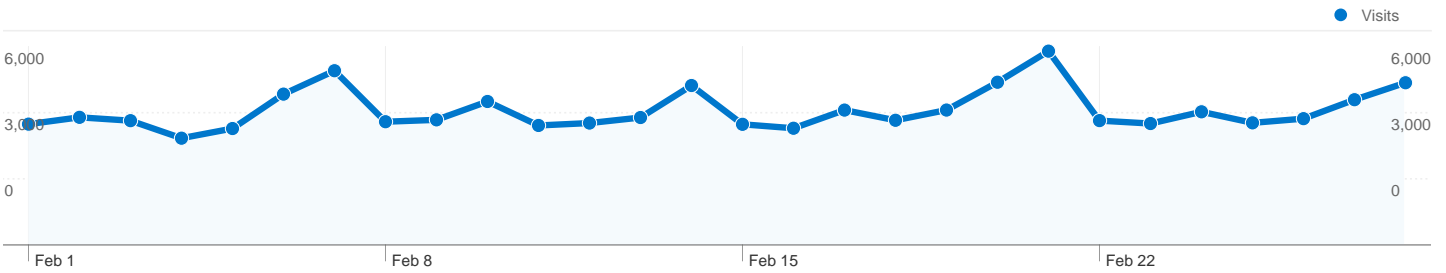

All traffic sources sent a total of 113,847 visits

30.78% Direct Traffic

15.29% Referring Sites

53.90% Search Engines

- **Search Engines**
  61,362.00 (53.90%)
- **Direct Traffic**
  35,043.00 (30.78%)
- **Referring Sites**
  17,406.00 (15.29%)
- **Other**
  36 (0.03%)

Top Traffic Sources

Sources	Visits	% visits	Keywords	Visits	% visits
google (organic)	59,474	52.24%	wehellas	11,200	18.25%
(direct) ((none))	35,043	30.78%	we hellas	4,431	7.22%
facebook.com (referral)	4,344	3.82%	wehellas.gr	2,365	3.85%
images.google.gr (referral)	3,077	2.70%	pes 2010 greek patch	1,145	1.87%
wehellas.gr (referral)	1,689	1.48%	pro evolution soccer 2010	602	0.98%