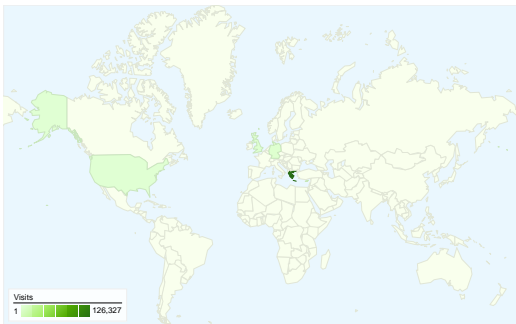

Site Usage

143,549 Visits

36.90% Bounce Rate

903,905 Pageviews

00:06:39 Avg. Time on Site

6.30 Pages/Visit

32.16% % New Visits

Traffic Sources Overview

- **Search Engines**
76,522.00 (53.31%)
- **Direct Traffic**
42,976.00 (29.94%)
- **Referring Sites**
23,963.00 (16.69%)
- **Other**
88 (0.06%)

Visitors Overview

Visitors
57,223

Map Overlay

Content Overview

143,549 visits came from 136 countries/territories

Site Usage						
Visits	Pages/Visit	Avg. Time on Site	% New Visits	Bounce Rate		
143,549 % of Site Total: 100.00%	6.30 Site Avg: 6.30 (0.00%)	00:06:39 Site Avg: 00:06:39 (0.00%)	32.28% Site Avg: 32.16% (0.38%)	36.90% Site Avg: 36.90% (0.00%)		
Country/Territory	Visits	Pages/Visit	Avg. Time on Site	% New Visits	Bounce Rate	
Greece	126,327	6.52	00:06:53	28.93%	34.42%	
Cyprus	4,263	7.63	00:09:36	27.47%	29.28%	
Germany	1,941	5.27	00:04:39	42.25%	45.23%	
United Kingdom	1,817	3.34	00:02:17	72.92%	68.08%	
United States	636	2.55	00:01:56	73.74%	66.98%	
Brazil	633	1.96	00:01:16	79.46%	78.83%	
Italy	587	4.49	00:03:37	55.71%	47.36%	
Serbia	564	2.73	00:01:38	68.44%	67.73%	
Bulgaria	496	12.47	00:20:51	26.41%	25.60%	

Netherlands	453	5.04	00:05:16	32.45%	53.64%
					1 - 10 of 136

57,223 people visited this site

143,549 Visits

57,223 Absolute Unique Visitors

903,905 Pageviews

6.30 Average Pageviews

00:06:39 Time on Site

36.90% Bounce Rate