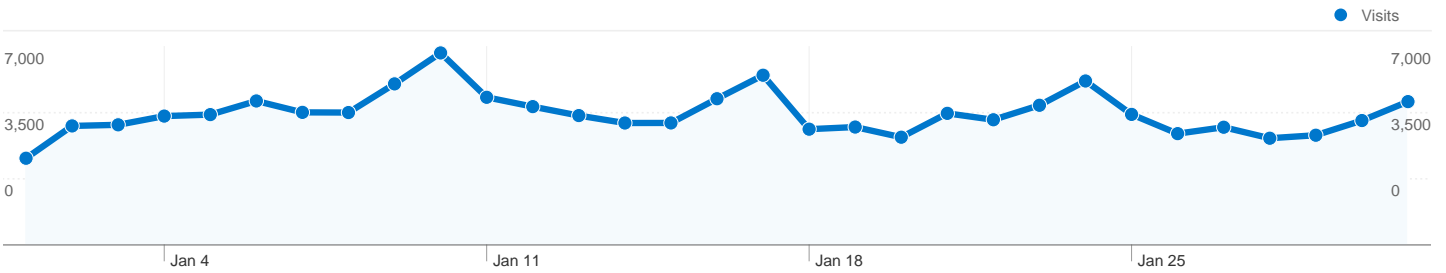

All traffic sources sent a total of 143,549 visits

- **29.94%** Direct Traffic
- **16.69%** Referring Sites
- **53.31%** Search Engines

- **Search Engines**
  76,522.00 (53.31%)
- **Direct Traffic**
  42,976.00 (29.94%)
- **Referring Sites**
  23,963.00 (16.69%)
- **Other**
  88 (0.06%)

Top Traffic Sources

Sources	Visits	% visits	Keywords	Visits	% visits
google (organic)	73,774	51.39%	wehellas	14,061	18.38%
(direct) ((none))	42,976	29.94%	we hellas	5,158	6.74%
facebook.com (referral)	7,171	5.00%	wehellas.gr	2,672	3.49%
images.google.gr (referral)	3,197	2.23%	pes 2010 greek patch	1,410	1.84%
wehellas.gr (referral)	2,609	1.82%	pes 2010	883	1.15%