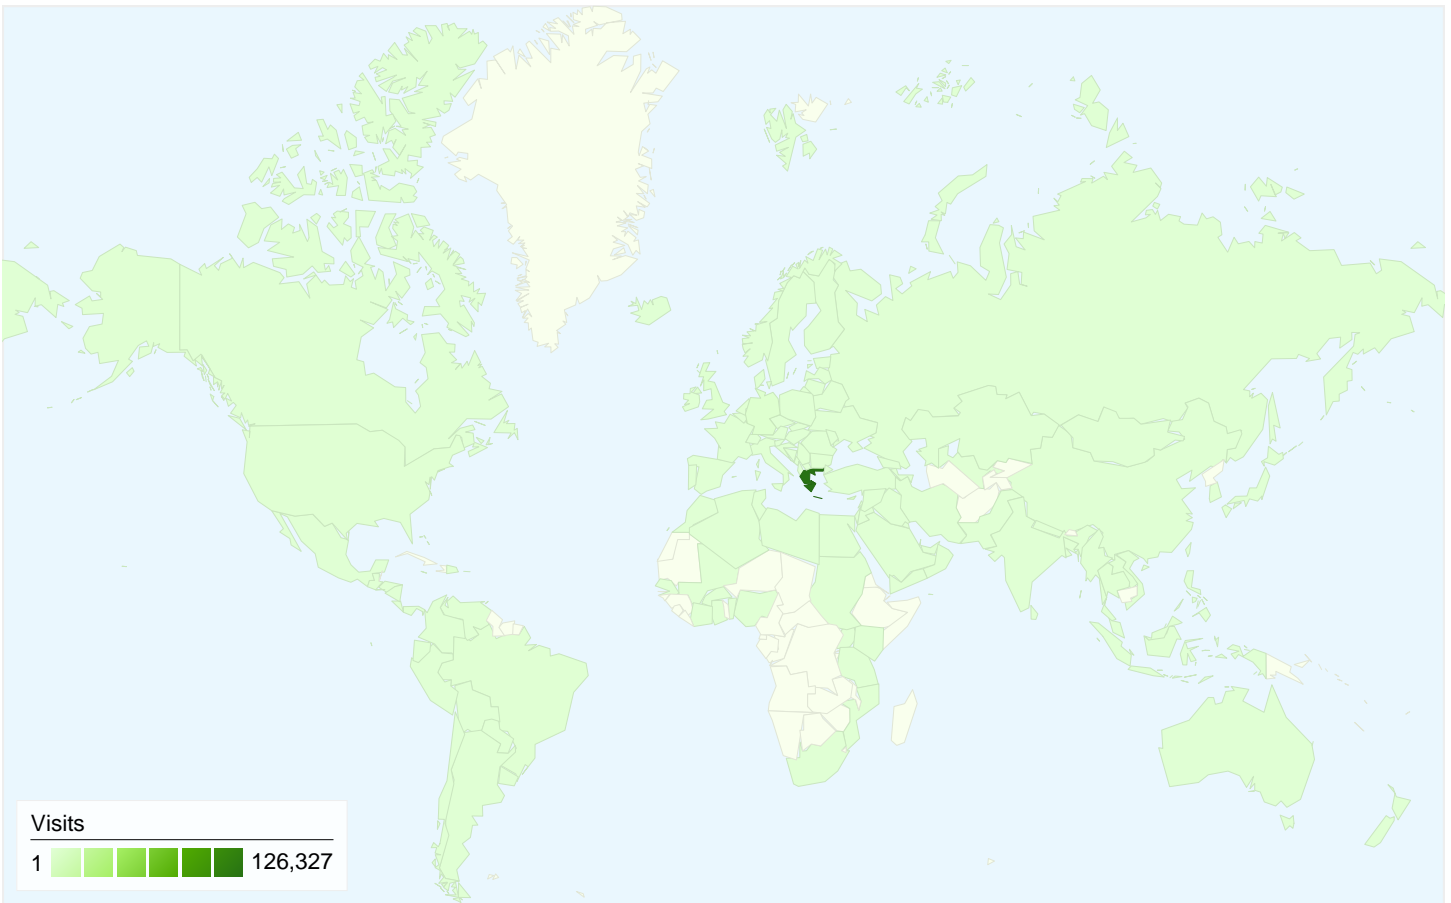

Site Usage

143,549 Visits

36.90% Bounce Rate

903,905 Pageviews

00:06:39 Avg. Time on Site

6.30 Pages/Visit

32.16% % New Visits

Traffic Sources Overview

- **Search Engines**
76,522.00 (53.31%)
- **Direct Traffic**
42,976.00 (29.94%)
- **Referring Sites**
23,963.00 (16.69%)
- **Other**
88 (0.06%)

Visitors Overview

Visitors
57,223

Map Overlay

Content Overview

-  **29.94%** Direct Traffic
-  **16.69%** Referring Sites
-  **53.31%** Search Engines

- **Search Engines**
76,522.00 (53.31%)
- **Direct Traffic**
42,976.00 (29.94%)
- **Referring Sites**
23,963.00 (16.69%)
- **Other**
88 (0.06%)

143,549 visits came from 136 countries/territories

Site Usage						
Visits	Pages/Visit	Avg. Time on Site	% New Visits	Bounce Rate		
143,549 % of Site Total: 100.00%	6.30 Site Avg: 6.30 (0.00%)	00:06:39 Site Avg: 00:06:39 (0.00%)	32.28% Site Avg: 32.16% (0.38%)	36.90% Site Avg: 36.90% (0.00%)		
Country/Territory	Visits	Pages/Visit	Avg. Time on Site	% New Visits	Bounce Rate	
Greece	126,327	6.52	00:06:53	28.93%	34.42%	
Cyprus	4,263	7.63	00:09:36	27.47%	29.28%	
Germany	1,941	5.27	00:04:39	42.25%	45.23%	
United Kingdom	1,817	3.34	00:02:17	72.92%	68.08%	
United States	636	2.55	00:01:56	73.74%	66.98%	
Brazil	633	1.96	00:01:16	79.46%	78.83%	
Italy	587	4.49	00:03:37	55.71%	47.36%	
Serbia	564	2.73	00:01:38	68.44%	67.73%	
Bulgaria	496	12.47	00:20:51	26.41%	25.60%	