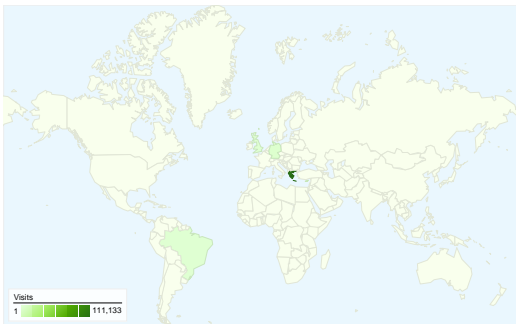

Site Usage

127,630 Visits

40.69% Bounce Rate

698,443 Pageviews

00:05:34 Avg. Time on Site

5.47 Pages/Visit

34.43% % New Visits

Traffic Sources Overview

- **Search Engines**
68,023.00 (53.30%)
- **Direct Traffic**
37,953.00 (29.74%)
- **Referring Sites**
21,509.00 (16.85%)
- **Other**
145 (0.11%)

Visitors Overview

Visitors
54,578

Map Overlay

Content Overview

Top Traffic Sources

Sources	Visits	% visits	Keywords	Visits	% visits
google (organic)	65,730	51.50%	wehellas	11,315	16.63%
(direct) ((none))	37,953	29.74%	we hellas	4,154	6.11%
facebook.com (referral)	5,667	4.44%	wehellas.gr	1,971	2.90%
images.google.gr (referral)	2,782	2.18%	pes 2010 greek patch	971	1.43%
wehellas.gr (referral)	2,372	1.86%	pes 2010	899	1.32%

127,630 visits came from 139 countries/territories

Site Usage						
Visits	Pages/Visit	Avg. Time on Site	% New Visits	Bounce Rate		
127,630 % of Site Total: 100.00%	5.47 Site Avg: 5.47 (0.00%)	00:05:34 Site Avg: 00:05:34 (0.00%)	34.55% Site Avg: 34.43% (0.36%)	40.69% Site Avg: 40.69% (0.00%)		
Country/Territory	Visits	Pages/Visit	Avg. Time on Site	% New Visits	Bounce Rate	
Greece	111,133	5.64	00:05:44	31.00%	38.50%	
Cyprus	3,756	6.73	00:08:13	25.51%	30.43%	
Germany	2,061	4.85	00:04:20	44.93%	45.37%	
United Kingdom	910	3.73	00:02:46	62.53%	57.25%	
Brazil	741	1.63	00:01:10	82.59%	81.92%	
United States	614	2.35	00:01:30	77.20%	66.29%	
Serbia	583	2.66	00:01:37	70.33%	70.15%	
Italy	521	3.07	00:01:53	65.64%	61.42%	
Egypt	401	6.01	00:12:13	47.38%	45.64%	