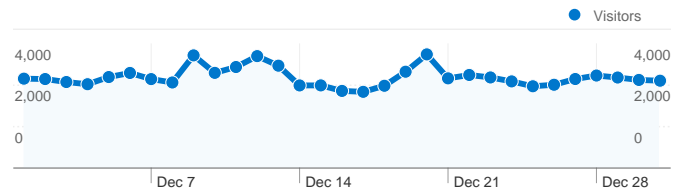

Visitors Overview

Visitors
54,578