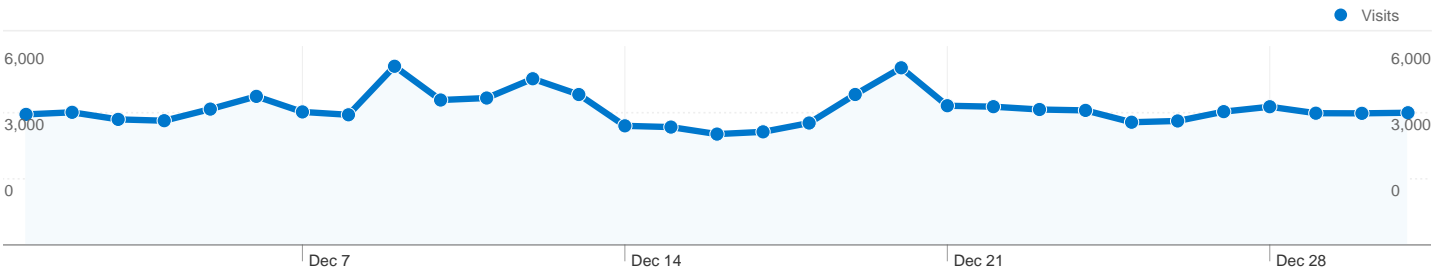

All traffic sources sent a total of 127,630 visits

- 29.74% Direct Traffic
- 16.85% Referring Sites
- 53.30% Search Engines

- **Search Engines**
  68,023.00 (53.30%)
- **Direct Traffic**
  37,953.00 (29.74%)
- **Referring Sites**
  21,509.00 (16.85%)
- **Other**
  145 (0.11%)

Top Traffic Sources

Sources	Visits	% visits	Keywords	Visits	% visits
google (organic)	65,730	51.50%	wehellas	11,315	16.63%
(direct) ((none))	37,953	29.74%	we hellas	4,154	6.11%
facebook.com (referral)	5,667	4.44%	wehellas.gr	1,971	2.90%
images.google.gr (referral)	2,782	2.18%	pes 2010 greek patch	971	1.43%
wehellas.gr (referral)	2,372	1.86%	pes 2010	899	1.32%