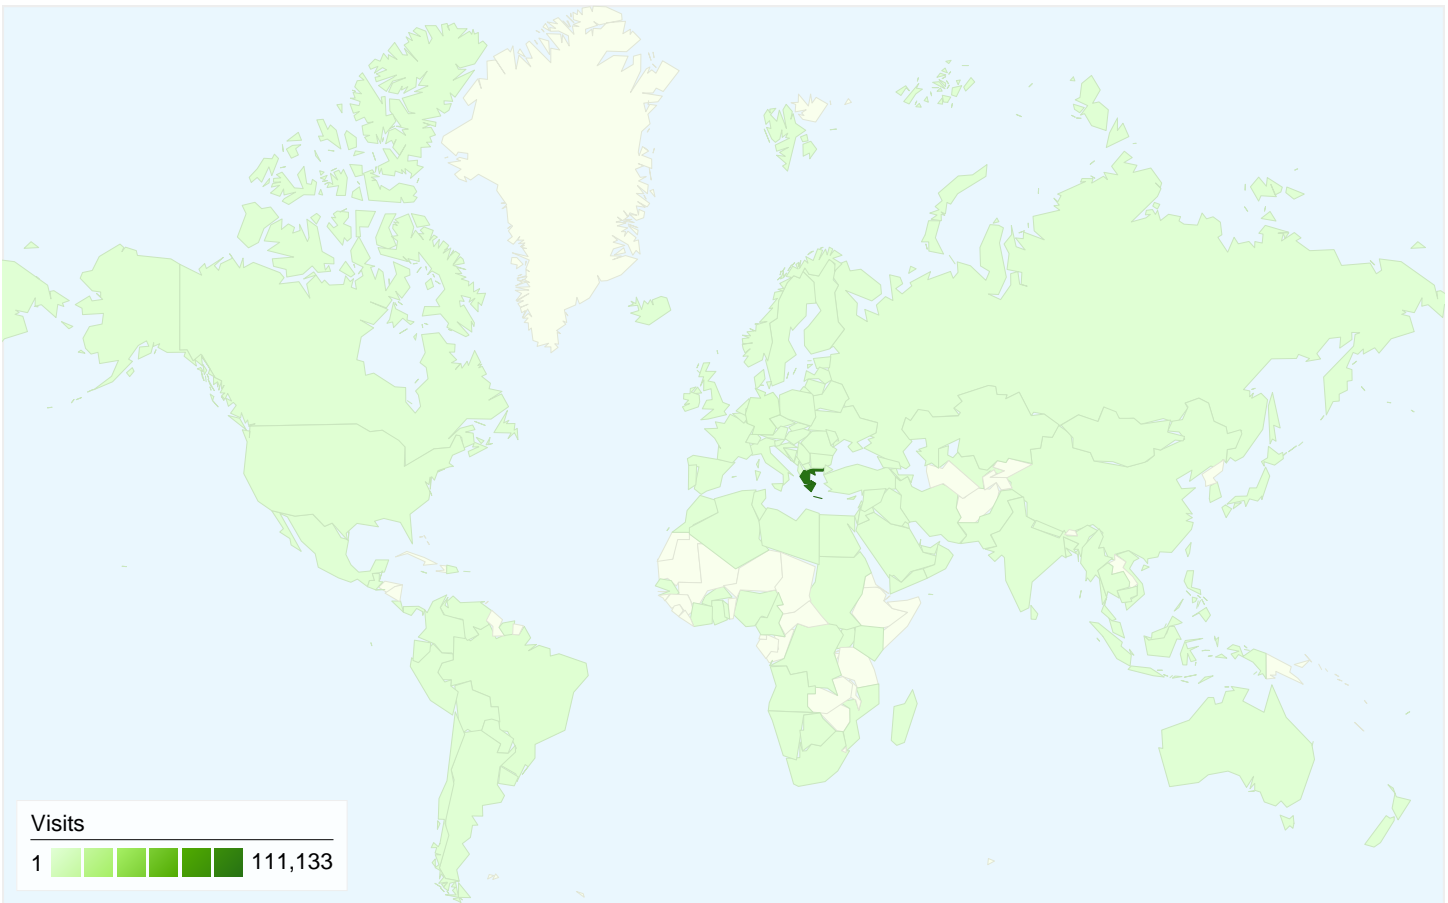

- **Search Engines**
68,023.00 (53.30%)
- **Direct Traffic**
37,953.00 (29.74%)
- **Referring Sites**
21,509.00 (16.85%)
- **Other**
145 (0.11%)

Visitors Overview

Visitors
54,578

Map Overlay

Content Overview

Pages	Pageviews	% Pageviews
/	91,163	13.05%
/forum/index.php	44,719	6.40%
/index.php?option=com_docma	40,954	5.86%
/index.php?option=com_docma	23,522	3.37%
/index.php?option=com_docma	22,646	3.24%

All traffic sources sent a total of 127,630 visits

-  29.74% Direct Traffic
-  16.85% Referring Sites
-  53.30% Search Engines

- **Search Engines**
68,023.00 (53.30%)
- **Direct Traffic**
37,953.00 (29.74%)
- **Referring Sites**
21,509.00 (16.85%)
- **Other**
145 (0.11%)

127,630 visits came from 139 countries/territories

Site Usage						
Visits	Pages/Visit	Avg. Time on Site	% New Visits	Bounce Rate		
127,630 % of Site Total: 100.00%	5.47 Site Avg: 5.47 (0.00%)	00:05:34 Site Avg: 00:05:34 (0.00%)	34.55% Site Avg: 34.43% (0.36%)	40.69% Site Avg: 40.69% (0.00%)		
Country/Territory	Visits	Pages/Visit	Avg. Time on Site	% New Visits	Bounce Rate	
Greece	111,133	5.64	00:05:44	31.00%	38.50%	
Cyprus	3,756	6.73	00:08:13	25.51%	30.43%	
Germany	2,061	4.85	00:04:20	44.93%	45.37%	
United Kingdom	910	3.73	00:02:46	62.53%	57.25%	
Brazil	741	1.63	00:01:10	82.59%	81.92%	
United States	614	2.35	00:01:30	77.20%	66.29%	
Serbia	583	2.66	00:01:37	70.33%	70.15%	
Italy	521	3.07	00:01:53	65.64%	61.42%	
Egypt	401	6.01	00:12:13	47.38%	45.64%	