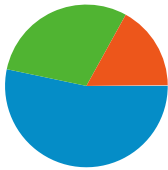

Site Usage

127,630 Visits

40.69% Bounce Rate

698,443 Pageviews

00:05:34 Avg. Time on Site

5.47 Pages/Visit

34.43% % New Visits

Traffic Sources Overview

- **Search Engines**
68,023.00 (53.30%)
- **Direct Traffic**
37,953.00 (29.74%)
- **Referring Sites**
21,509.00 (16.85%)
- **Other**
145 (0.11%)

Visitors Overview

Visitors
54,578

Map Overlay

Content Overview

127,630 visits came from 139 countries/territories

Site Usage						
Visits	Pages/Visit	Avg. Time on Site	% New Visits	Bounce Rate		
127,630 % of Site Total: 100.00%	5.47 Site Avg: 5.47 (0.00%)	00:05:34 Site Avg: 00:05:34 (0.00%)	34.55% Site Avg: 34.43% (0.36%)	40.69% Site Avg: 40.69% (0.00%)		
Country/Territory	Visits	Pages/Visit	Avg. Time on Site	% New Visits	Bounce Rate	
Greece	111,133	5.64	00:05:44	31.00%	38.50%	
Cyprus	3,756	6.73	00:08:13	25.51%	30.43%	
Germany	2,061	4.85	00:04:20	44.93%	45.37%	
United Kingdom	910	3.73	00:02:46	62.53%	57.25%	
Brazil	741	1.63	00:01:10	82.59%	81.92%	
United States	614	2.35	00:01:30	77.20%	66.29%	
Serbia	583	2.66	00:01:37	70.33%	70.15%	
Italy	521	3.07	00:01:53	65.64%	61.42%	
Egypt	401	6.01	00:12:13	47.38%	45.64%	

Pages on this site were viewed a total of 698,443 times

698,443 Pageviews

499,755 Unique Views

40.69% Bounce Rate

Top Content

Pages	Pageviews	% Pageviews
/	91,163	13.05%
/forum/index.php	44,719	6.40%
/index.php?option=com_docman&task=cat_view&gid=95&Itemid=	40,954	5.86%
/index.php?option=com_docman&Itemid=147	23,522	3.37%
/index.php?option=com_docman&task=cat_view&gid=81&Itemid=	22,646	3.24%