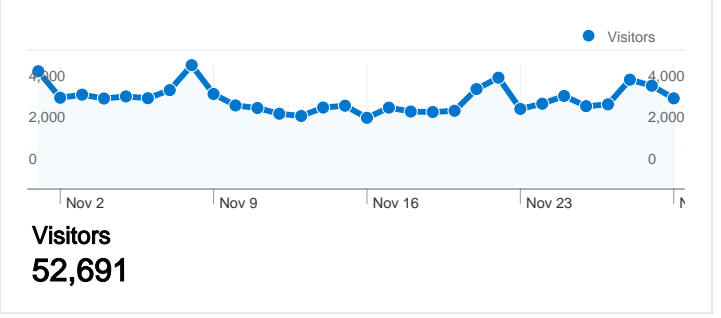

Visitors Overview