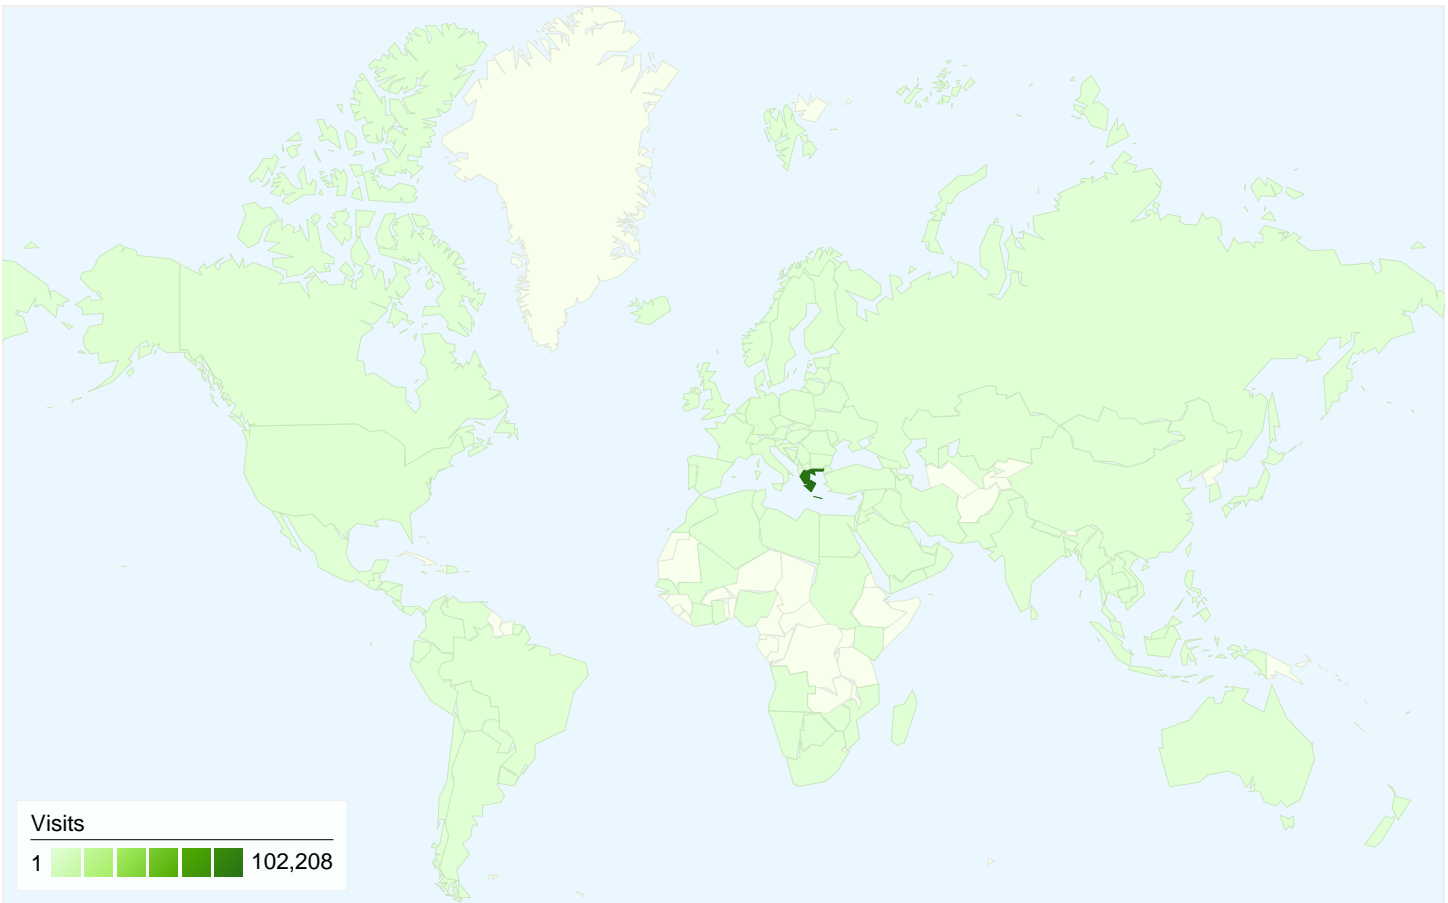

All traffic sources sent a total of 119,010 visits

-  **30.48%** Direct Traffic
-  **16.45%** Referring Sites
-  **52.82%** Search Engines

- **Search Engines**
62,859.00 (52.82%)
- **Direct Traffic**
36,280.00 (30.48%)
- **Referring Sites**
19,580.00 (16.45%)
- **Other**
291 (0.24%)

Top Traffic Sources

Sources	Visits	% visits
google (organic)	61,104	51.34%
(direct) ((none))	36,280	30.48%
facebook.com (referral)	5,758	4.84%
images.google.gr (referral)	2,807	2.36%
wehellas.gr (referral)	2,430	2.04%

Keywords	Visits	% visits
wehellas	9,513	15.13%
we hellas	3,384	5.38%
wehellas.gr	1,348	2.14%
pes 2010 greek patch	617	0.98%
pes 2010 patch	539	0.86%

119,010 visits came from 145 countries/territories

Site Usage						
Visits	Pages/Visit	Avg. Time on Site	% New Visits	Bounce Rate		
119,010 % of Site Total: 100.00%	5.27 Site Avg: 5.27 (0.00%)	00:05:33 Site Avg: 00:05:33 (0.00%)	35.59% Site Avg: 35.47% (0.33%)	42.21% Site Avg: 42.21% (0.00%)		
Country/Territory	Visits	Pages/Visit	Avg. Time on Site	% New Visits	Bounce Rate	
Greece	102,208	5.50	00:05:51	31.36%	39.53%	
Cyprus	3,189	5.66	00:06:38	24.84%	34.71%	
Germany	1,748	4.69	00:03:30	44.16%	47.25%	
United Kingdom	1,330	4.11	00:04:00	64.44%	51.05%	
United States	754	2.54	00:01:54	69.10%	60.34%	
Italy	656	3.00	00:01:42	69.97%	64.33%	
Serbia	569	1.71	00:00:50	79.79%	79.09%	
Brazil	567	2.09	00:01:18	84.48%	78.48%	
Bulgaria	455	12.30	00:20:01	31.21%	29.23%	

Netherlands	428	2.68	00:01:48	40.19%	66.36%
					1 - 10 of 145

52,691 people visited this site

119,010 Visits

52,691 Absolute Unique Visitors

627,265 Pageviews

5.27 Average Pageviews

00:05:33 Time on Site

42.21% Bounce Rate