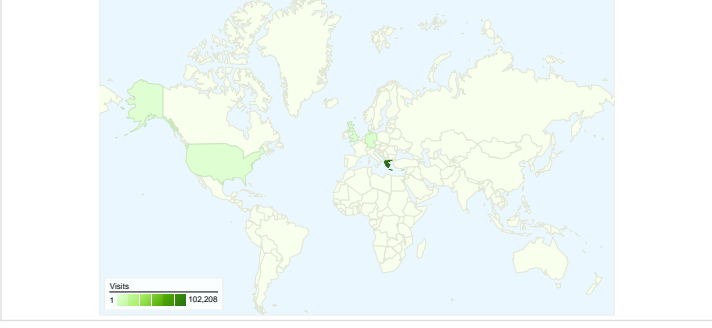

Site Usage

Traffic Sources Overview

Visitors Overview

Map Overlay

Content Overview

Pages	Pageviews	% Pageviews
/	80,723	12.87%
/forum/index.php	44,386	7.08%
/index.php?option=com_docma	22,367	3.57%
/index.php?option=com_docma	20,310	3.24%
/index.php?option=com_docma	13,452	2.14%

All traffic sources sent a total of 119,010 visits

-  **30.48%** Direct Traffic
-  **16.45%** Referring Sites
-  **52.82%** Search Engines

- **Search Engines**
62,859.00 (52.82%)
- **Direct Traffic**
36,280.00 (30.48%)
- **Referring Sites**
19,580.00 (16.45%)
- **Other**
291 (0.24%)

Top Traffic Sources

Sources	Visits	% visits
google (organic)	61,104	51.34%
(direct) ((none))	36,280	30.48%
facebook.com (referral)	5,758	4.84%
images.google.gr (referral)	2,807	2.36%
wehellas.gr (referral)	2,430	2.04%

Keywords	Visits	% visits
wehellas	9,513	15.13%
we hellas	3,384	5.38%
wehellas.gr	1,348	2.14%
pes 2010 greek patch	617	0.98%
pes 2010 patch	539	0.86%

119,010 visits came from 145 countries/territories

Site Usage						
Visits	Pages/Visit	Avg. Time on Site	% New Visits	Bounce Rate		
119,010 % of Site Total: 100.00%	5.27 Site Avg: 5.27 (0.00%)	00:05:33 Site Avg: 00:05:33 (0.00%)	35.59% Site Avg: 35.47% (0.33%)	42.21% Site Avg: 42.21% (0.00%)		
Country/Territory	Visits	Pages/Visit	Avg. Time on Site	% New Visits	Bounce Rate	
Greece	102,208	5.50	00:05:51	31.36%	39.53%	
Cyprus	3,189	5.66	00:06:38	24.84%	34.71%	
Germany	1,748	4.69	00:03:30	44.16%	47.25%	
United Kingdom	1,330	4.11	00:04:00	64.44%	51.05%	
United States	754	2.54	00:01:54	69.10%	60.34%	
Italy	656	3.00	00:01:42	69.97%	64.33%	
Serbia	569	1.71	00:00:50	79.79%	79.09%	
Brazil	567	2.09	00:01:18	84.48%	78.48%	
Bulgaria	455	12.30	00:20:01	31.21%	29.23%	