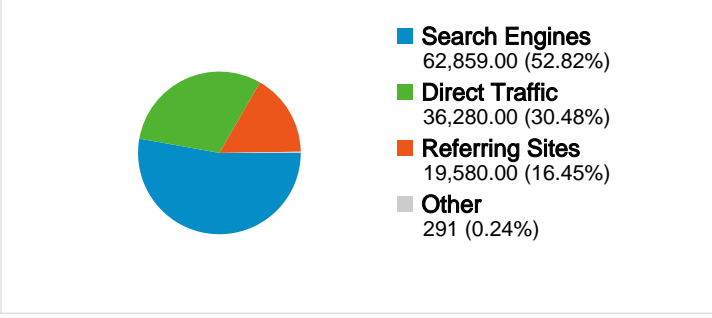

Site Usage

Traffic Sources Overview

Visitors Overview

Map Overlay

Content Overview

Pages	Pageviews	% Pageviews
/	80,723	12.87%
/forum/index.php	44,386	7.08%
/index.php?option=com_docma	22,367	3.57%
/index.php?option=com_docma	20,310	3.24%
/index.php?option=com_docma	13,452	2.14%

All traffic sources sent a total of 119,010 visits

-  **30.48%** Direct Traffic
-  **16.45%** Referring Sites
-  **52.82%** Search Engines

- **Search Engines**
62,859.00 (52.82%)
- **Direct Traffic**
36,280.00 (30.48%)
- **Referring Sites**
19,580.00 (16.45%)
- **Other**
291 (0.24%)

Top Traffic Sources

Sources	Visits	% visits
google (organic)	61,104	51.34%
(direct) ((none))	36,280	30.48%
facebook.com (referral)	5,758	4.84%
images.google.gr (referral)	2,807	2.36%
wehellas.gr (referral)	2,430	2.04%

Pages on this site were viewed a total of 627,265 times

627,265 Pageviews

461,700 Unique Views

42.21% Bounce Rate

Top Content

Pages	Pageviews	% Pageviews
/	80,723	12.87%
/forum/index.php	44,386	7.08%
/index.php?option=com_docman&task=cat_view&gid=81&Itemid=	22,367	3.57%
/index.php?option=com_docman&Itemid=147	20,310	3.24%
/index.php?option=com_docman&task=cat_view&gid=95&Itemid=	13,452	2.14%