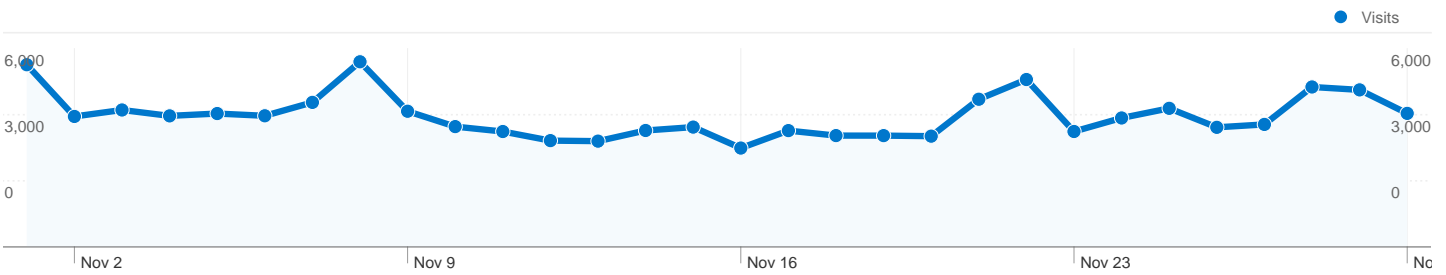

Site Usage

Traffic Sources Overview

Visitors Overview

Map Overlay

Content Overview

Pages	Pageviews	% Pageviews
/	80,723	12.87%
/forum/index.php	44,386	7.08%
/index.php?option=com_docma	22,367	3.57%
/index.php?option=com_docma	20,310	3.24%
/index.php?option=com_docma	13,452	2.14%

All traffic sources sent a total of 119,010 visits

-  **30.48%** Direct Traffic
-  **16.45%** Referring Sites
-  **52.82%** Search Engines

- **Search Engines**
62,859.00 (52.82%)
- **Direct Traffic**
36,280.00 (30.48%)
- **Referring Sites**
19,580.00 (16.45%)
- **Other**
291 (0.24%)

Netherlands	428	2.68	00:01:48	40.19%	66.36%
					1 - 10 of 145

52,691 people visited this site

119,010 Visits

52,691 Absolute Unique Visitors

627,265 Pageviews

5.27 Average Pageviews

00:05:33 Time on Site

42.21% Bounce Rate

Pages on this site were viewed a total of 627,265 times

627,265 Pageviews

461,700 Unique Views

42.21% Bounce Rate

Top Content

Pages	Pageviews	% Pageviews
/	80,723	12.87%
/forum/index.php	44,386	7.08%
/index.php?option=com_docman&task=cat_view&gid=81&Itemid=	22,367	3.57%
/index.php?option=com_docman&Itemid=147	20,310	3.24%
/index.php?option=com_docman&task=cat_view&gid=95&Itemid=	13,452	2.14%