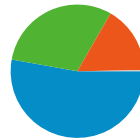

Site Usage

Traffic Sources Overview

Visitors Overview

Map Overlay

Content Overview

Pages	Pageviews	% Pageviews
/	80,723	12.87%
/forum/index.php	44,386	7.08%
/index.php?option=com_docma	22,367	3.57%
/index.php?option=com_docma	20,310	3.24%
/index.php?option=com_docma	13,452	2.14%

All traffic sources sent a total of 119,010 visits

-  **30.48%** Direct Traffic
-  **16.45%** Referring Sites
-  **52.82%** Search Engines

- **Search Engines**
62,859.00 (52.82%)
- **Direct Traffic**
36,280.00 (30.48%)
- **Referring Sites**
19,580.00 (16.45%)
- **Other**
291 (0.24%)

Top Traffic Sources

Sources	Visits	% visits
google (organic)	61,104	51.34%
(direct) ((none))	36,280	30.48%
facebook.com (referral)	5,758	4.84%
images.google.gr (referral)	2,807	2.36%
wehellas.gr (referral)	2,430	2.04%

Pages on this site were viewed a total of 627,265 times

627,265 Pageviews

461,700 Unique Views

42.21% Bounce Rate

Top Content

Pages	Pageviews	% Pageviews
/	80,723	12.87%
/forum/index.php	44,386	7.08%
/index.php?option=com_docman&task=cat_view&gid=81&Itemid=	22,367	3.57%
/index.php?option=com_docman&Itemid=147	20,310	3.24%
/index.php?option=com_docman&task=cat_view&gid=95&Itemid=	13,452	2.14%