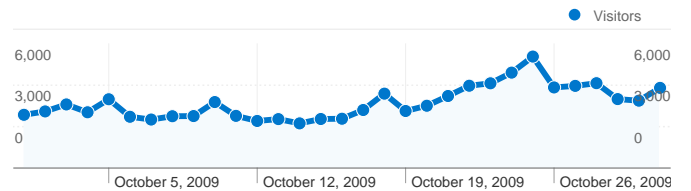

Visitors Overview

Visitors
59,320