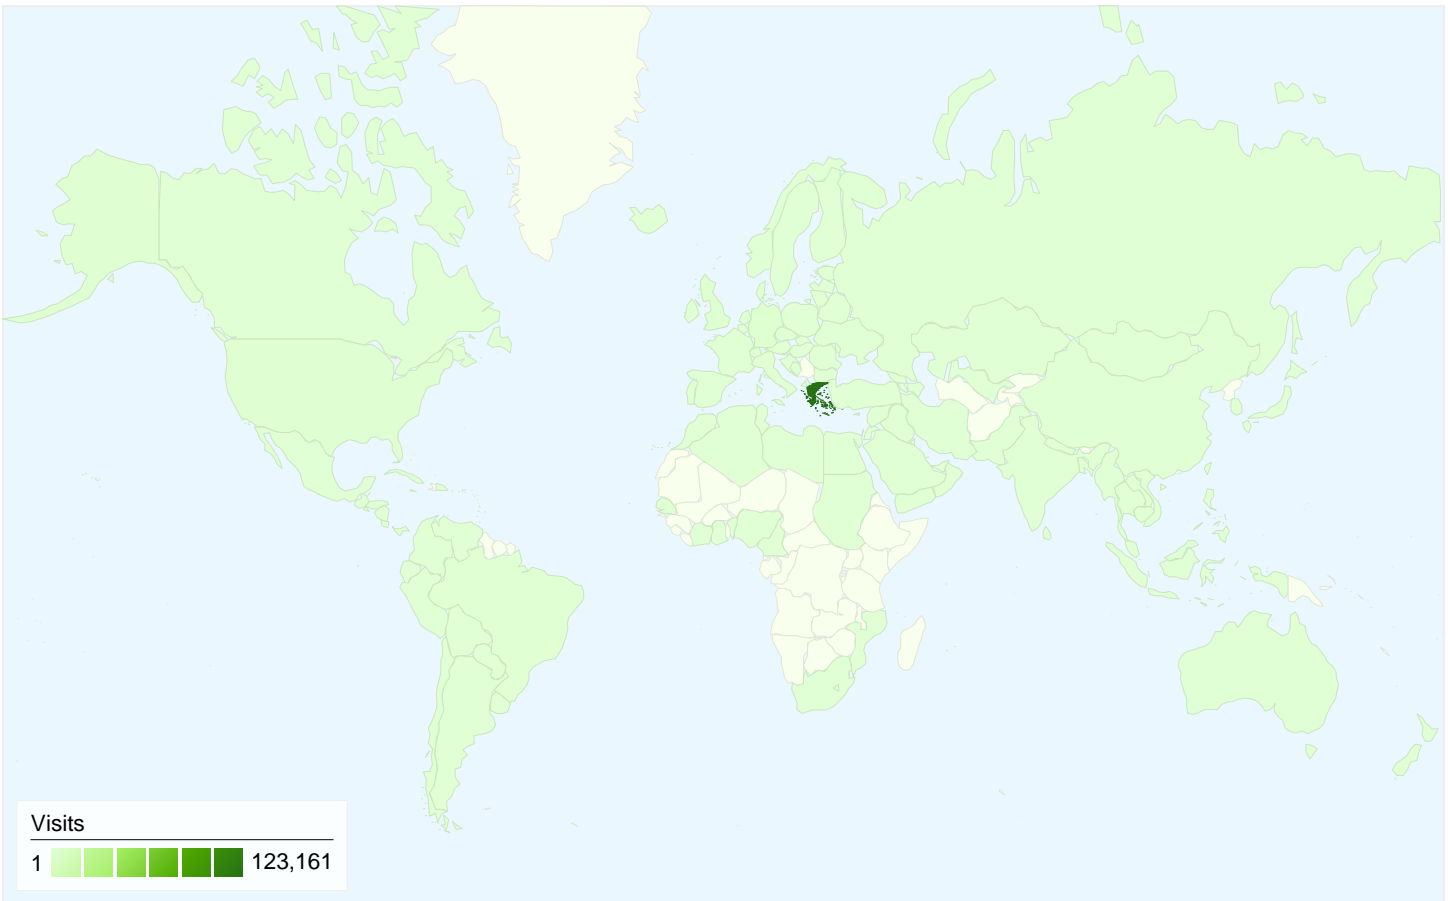

140,556 visits came from 137 countries/territories

Site Usage						
Visits	Pages/Visit	Avg. Time on Site	% New Visits	Bounce Rate		
140,556 % of Site Total: 100.00%	5.47 Site Avg: 5.47 (0.00%)	00:06:16 Site Avg: 00:06:16 (0.00%)	34.63% Site Avg: 34.50% (0.37%)	40.20% Site Avg: 40.20% (0.00%)		
Country/Territory	Visits	Pages/Visit	Avg. Time on Site	% New Visits	Bounce Rate	
Greece	123,161	5.68	00:06:35	30.87%	37.62%	
Cyprus	3,476	6.80	00:08:21	26.44%	31.44%	
Germany	1,995	4.54	00:03:41	46.87%	53.98%	
United Kingdom	1,668	3.69	00:03:35	60.55%	57.13%	
United States	857	2.49	00:01:54	67.56%	58.93%	
Italy	624	2.90	00:01:49	69.23%	61.54%	
Bulgaria	548	9.91	00:14:29	24.82%	26.64%	
Brazil	533	2.32	00:01:36	87.80%	78.61%	
Serbia	512	2.06	00:01:22	77.54%	71.48%