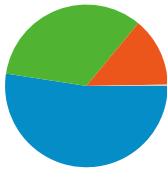

Site Usage

140,556 Visits

40.20% Bounce Rate

768,485 Pageviews

00:06:16 Avg. Time on Site

5.47 Pages/Visit

34.50% % New Visits

Traffic Sources Overview

- **Search Engines**
73,685.00 (52.42%)
- **Direct Traffic**
47,192.00 (33.58%)
- **Referring Sites**
19,310.00 (13.74%)
- **Other**
369 (0.26%)

Visitors Overview

Visitors
59,320

Map Overlay world

Content Overview

Top Traffic Sources

Sources	Visits	% visits
google (organic)	71,920	51.17%
(direct) ((none))	47,192	33.58%
facebook.com (referral)	5,052	3.59%
images.google.gr (referral)	3,054	2.17%
wehellas.gr (referral)	2,985	2.12%

Pages on this site were viewed a total of 768,485 times

768,485 Pageviews

559,450 Unique Views

40.20% Bounce Rate

Top Content

Pages	Pageviews	% Pageviews
/	98,306	12.79%
/forum/index.php	53,227	6.93%
/index.php?option=com_docman&task=cat_view&gid=81&Itemid=	30,188	3.93%
/index.php?option=com_docman&Itemid=147	24,992	3.25%
/forum/index.php?showforum=82	13,647	1.78%