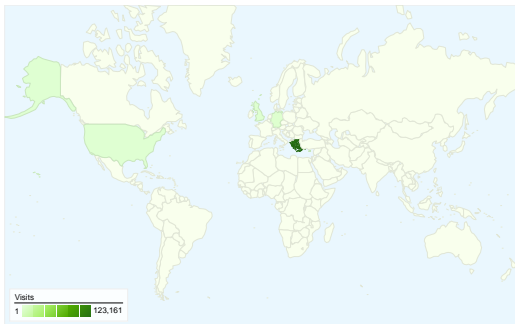

Site Usage

140,556 Visits

40.20% Bounce Rate

768,485 Pageviews

00:06:16 Avg. Time on Site

5.47 Pages/Visit

34.50% % New Visits

Traffic Sources Overview

- **Search Engines**
73,685.00 (52.42%)
- **Direct Traffic**
47,192.00 (33.58%)
- **Referring Sites**
19,310.00 (13.74%)
- **Other**
369 (0.26%)

Visitors Overview

Visitors
59,320

Map Overlay world

Content Overview

Top Traffic Sources

Sources	Visits	% visits
google (organic)	71,920	51.17%
(direct) ((none))	47,192	33.58%
facebook.com (referral)	5,052	3.59%
images.google.gr (referral)	3,054	2.17%
wehellas.gr (referral)	2,985	2.12%

Netherlands	419	2.49	00:01:31	49.88%	66.83%
					1 - 10 of 137

59,320 people visited this site

 140,556 Visits

 59,320 Absolute Unique Visitors

 768,485 Pageviews

 5.47 Average Pageviews

 00:06:16 Time on Site