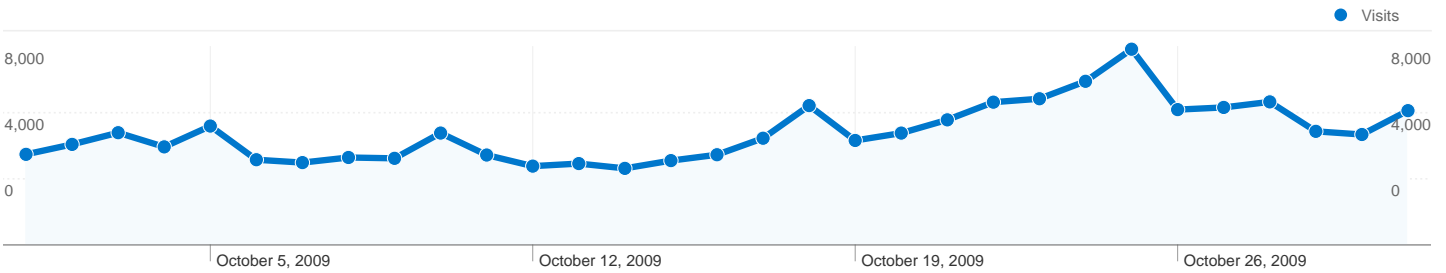

Site Usage

140,556 Visits

40.20% Bounce Rate

768,485 Pageviews

00:06:16 Avg. Time on Site

5.47 Pages/Visit

34.50% % New Visits

Traffic Sources Overview

- **Search Engines**
73,685.00 (52.42%)
- **Direct Traffic**
47,192.00 (33.58%)
- **Referring Sites**
19,310.00 (13.74%)
- **Other**
369 (0.26%)

Visitors Overview

Visitors
59,320

Map Overlay world

Content Overview

Pages	Pageviews	% Pageviews
/	98,306	12.79%
/forum/index.php	53,227	6.93%
/index.php?option=com_docma	30,188	3.93%
/index.php?option=com_docma	24,992	3.25%
/forum/index.php?showforum=8	13,647	1.78%

All traffic sources sent a total of 140,556 visits

Pages on this site were viewed a total of 768,485 times

768,485 Pageviews

559,450 Unique Views

40.20% Bounce Rate

Top Content

Pages	Pageviews	% Pageviews
/	98,306	12.79%
/forum/index.php	53,227	6.93%
/index.php?option=com_docman&task=cat_view&gid=81&Itemid=	30,188	3.93%
/index.php?option=com_docman&Itemid=147	24,992	3.25%
/forum/index.php?showforum=82	13,647	1.78%