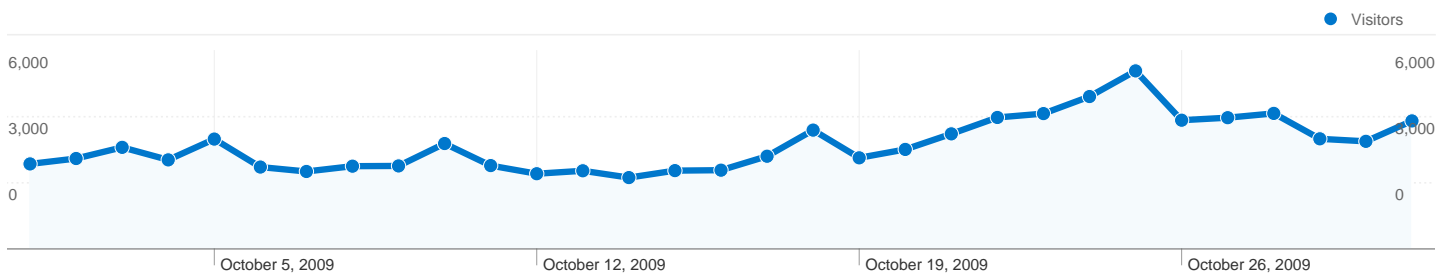

59,320 people visited this site

140,556 Visits

59,320 Absolute Unique Visitors

768,485 Pageviews

5.47 Average Pageviews

00:06:16 Time on Site

40.20% Bounce Rate

34.50% New Visits

Technical Profile

Browser	Visits	% visits	Connection Speed	Visits	% visits
Firefox	89,829	63.91%	DSL	79,402	56.49%
Internet Explorer	34,155	24.30%	Unknown	56,141	39.94%
Chrome	9,253	6.58%	Cable	2,241	1.59%
Opera	3,407	2.42%	T1	1,872	1.33%
Safari	2,888	2.05%	Dialup	845	0.60%