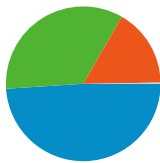

Site Usage

127,048 Visits

38.00% Bounce Rate

711,210 Page Views

00:06:43 Avg. Time on Site

5.60 Pages/Visit

33.92% % New Visits

Traffic Sources Overview

Top Traffic Sources

Sources	Visits	% visits
google (organic)	60,331	47.49%
(direct) ((none))	43,624	34.34%
facebook.com (referral)	5,722	4.50%
wehellas.gr (referral)	3,254	2.56%
images.google.gr (referral)	2,790	2.20%

1 - 10 of 130

52,947 people visited this site

 **127,048** Visits

 **52,947** Absolute Unique Visitors

 **711,210** Page Views

 **5.60** Average Page Views

 **00:06:43** Time on Site

 **38.00%** Bounce Rate

Pages on this site were viewed a total of 711,210 times

711,210 Page Views

513,410 Unique Views

38.00% Bounce Rate

Top Content

Pages	Page Views	% Page Views
/	86,130	12.11%
/forum/index.php	46,871	6.59%
/index.php?option=com_docman&Itemid=147	24,130	3.39%
/forum/index.php?showforum=82	18,227	2.56%
/index.php?option=com_docman&task=cat_view&gid=81&Itemid=	17,904	2.52%