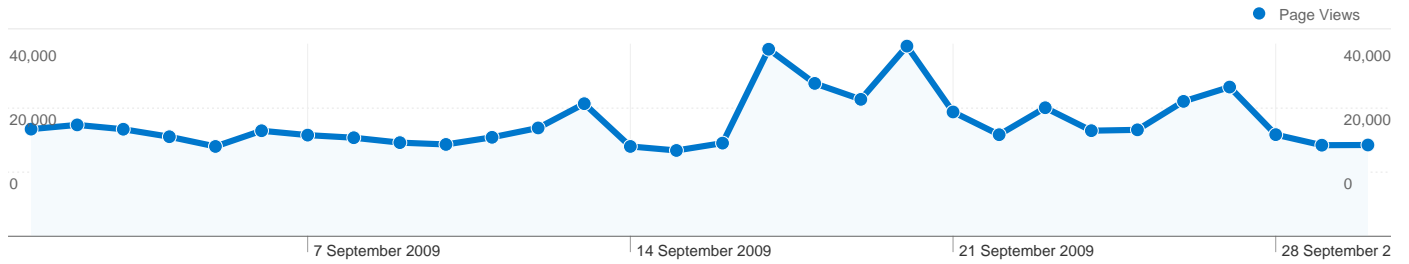

Pages on this site were viewed a total of 711,210 times

711,210 Page Views

513,410 Unique Views

38.00% Bounce Rate

Top Content

Pages	Page Views	% Page Views
/	86,130	12.11%
/forum/index.php	46,871	6.59%
/index.php?option=com_docman&Itemid=147	24,130	3.39%
/forum/index.php?showforum=82	18,227	2.56%
/index.php?option=com_docman&task=cat_view&gid=81&Itemid=	17,904	2.52%