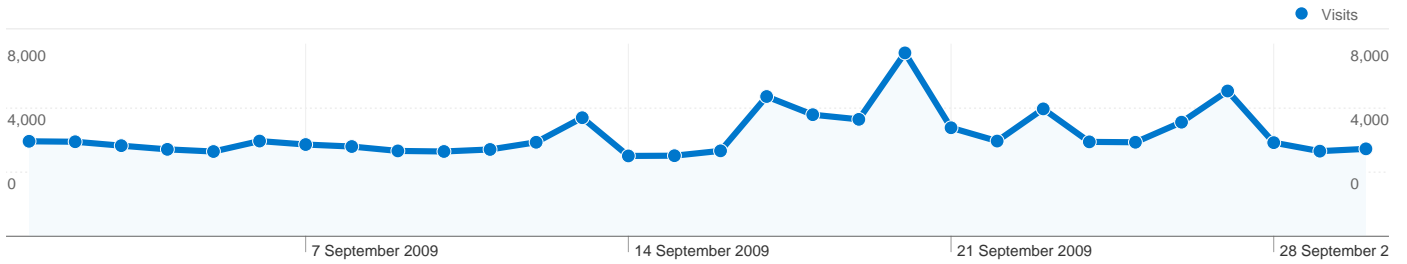

Site Usage

127,048 Visits

38.00% Bounce Rate

711,210 Page Views

00:06:43 Avg. Time on Site

5.60 Pages/Visit

33.92% % New Visits

Traffic Sources Overview

- **Search Engines**
62,225.00 (48.98%)
- **Direct Traffic**
43,624.00 (34.34%)
- **Referring Sites**
20,878.00 (16.43%)
- **Other**
321 (0.25%)

Visitors Overview

Visitors
52,947

Map Overlay world

Content Overview

Pages	Page Views	% Page Views
/	86,130	12.11%
/forum/index.php	46,871	6.59%
/index.php?option=com_docm	24,130	3.39%
/forum/index.php?showforum=	18,227	2.56%
/index.php?option=com_docm	17,904	2.52%

All traffic sources sent a total of 127,048 visits

1 - 10 of 130

52,947 people visited this site

 **127,048** Visits

 **52,947** Absolute Unique Visitors

 **711,210** Page Views

 **5.60** Average Page Views

 **00:06:43** Time on Site

 **38.00%** Bounce Rate