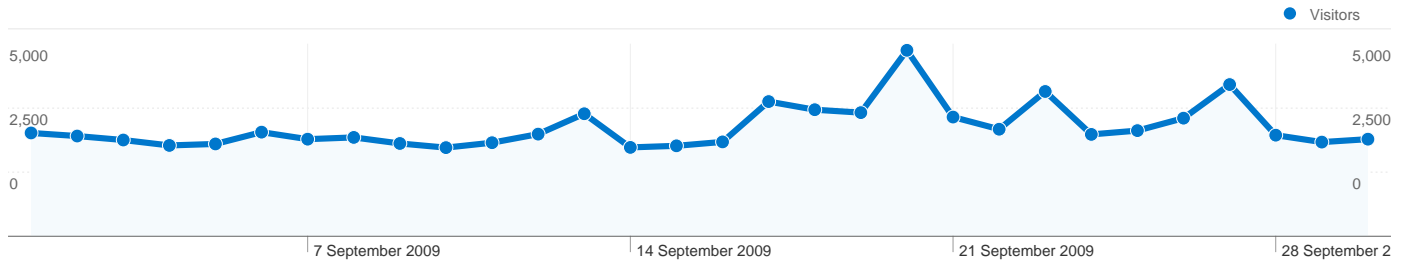

Site Usage

127,048 Visits

38.00% Bounce Rate

711,210 Page Views

00:06:43 Avg. Time on Site

5.60 Pages/Visit

33.92% % New Visits

Traffic Sources Overview

Keywords	Visits	% visits
wehellas	11,287	18.14%
we hellas	3,696	5.94%
pro evolution soccer 2010	1,970	3.17%
pes 2010 demo	1,044	1.68%
wehellas.gr	954	1.53%

127,048 visits came from 130 countries/territories

Site Usage

Country/Territory	Visits	Pages/Visit	Avg. Time on Site	% New Visits	Bounce Rate
Visits 127,048 % of Site Total: 100.00%	Pages/Visit 5.60 Site Avg: 5.60 (0.00%)	Avg. Time on Site 00:06:43 Site Avg: 00:06:43 (0.00%)	% New Visits 34.07% Site Avg: 33.92% (0.44%)	Bounce Rate 38.00% Site Avg: 38.00% (0.00%)	
Greece	112,471	5.83	00:07:01	30.37%	35.40%
Cyprus	3,081	7.00	00:10:48	28.76%	31.52%
Germany	1,705	4.68	00:04:49	45.45%	50.67%
United States	941	2.53	00:02:04	65.36%	57.39%
United Kingdom	903	3.89	00:04:01	63.57%	52.60%
Italy	547	3.44	00:02:35	67.64%	57.77%
Brazil	535	1.73	00:00:51	92.90%	84.11%
Serbia	487	1.97	00:01:51	77.62%	71.46%
Poland	282	2.50	00:00:59	85.82%	78.72%
France	277	2.26	00:01:04	86.64%	70.40%

1 - 10 of 130

52,947 people visited this site

 **127,048** Visits

 **52,947** Absolute Unique Visitors

 **711,210** Page Views

 **5.60** Average Page Views

 **00:06:43** Time on Site

 **38.00%** Bounce Rate