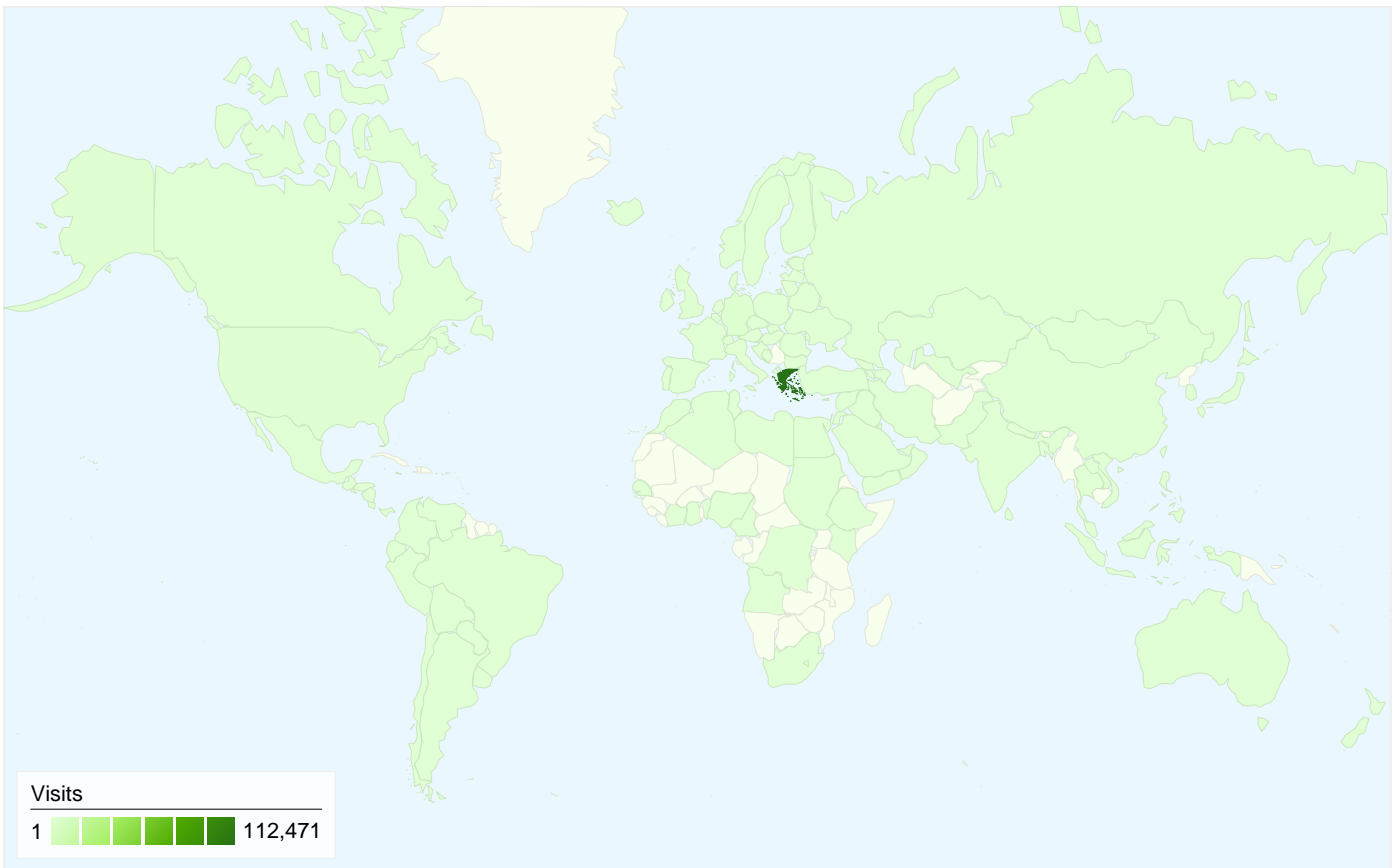

127,048 visits came from 130 countries/territories

Site Usage

Country/Territory	Visits	Pages/Visit	Avg. Time on Site	% New Visits	Bounce Rate
Visits 127,048 % of Site Total: 100.00%	Pages/Visit 5.60 Site Avg: 5.60 (0.00%)	Avg. Time on Site 00:06:43 Site Avg: 00:06:43 (0.00%)	% New Visits 34.07% Site Avg: 33.92% (0.44%)	Bounce Rate 38.00% Site Avg: 38.00% (0.00%)	
Greece	112,471	5.83	00:07:01	30.37%	35.40%
Cyprus	3,081	7.00	00:10:48	28.76%	31.52%
Germany	1,705	4.68	00:04:49	45.45%	50.67%
United States	941	2.53	00:02:04	65.36%	57.39%
United Kingdom	903	3.89	00:04:01	63.57%	52.60%
Italy	547	3.44	00:02:35	67.64%	57.77%
Brazil	535	1.73	00:00:51	92.90%	84.11%
Serbia	487	1.97	00:01:51	77.62%	71.46%
Poland	282	2.50	00:00:59	85.82%	78.72%
France	277	2.26	00:01:04	86.64%	70.40%

1 - 10 of 130