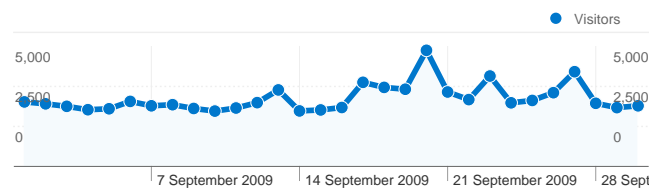

Visitors Overview

Visitors
52,947