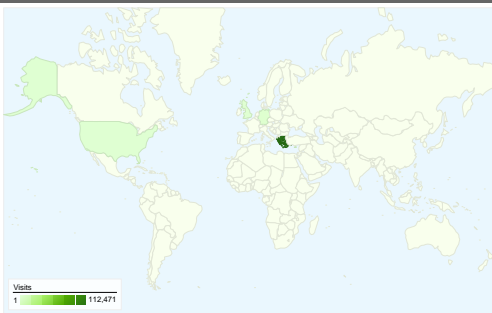

Site Usage

127,048 Visits

38.00% Bounce Rate

711,210 Page Views

00:06:43 Avg. Time on Site

5.60 Pages/Visit

33.92% % New Visits

Traffic Sources Overview

- **Search Engines**
62,225.00 (48.98%)
- **Direct Traffic**
43,624.00 (34.34%)
- **Referring Sites**
20,878.00 (16.43%)
- **Other**
321 (0.25%)

Visitors Overview

Visitors
52,947

Map Overlay world

Content Overview

Top Traffic Sources

Sources	Visits	% visits
google (organic)	60,331	47.49%
(direct) ((none))	43,624	34.34%
facebook.com (referral)	5,722	4.50%
wehellas.gr (referral)	3,254	2.56%
images.google.gr (referral)	2,790	2.20%

1 - 10 of 130

52,947 people visited this site

 **127,048** Visits

 **52,947** Absolute Unique Visitors

 **711,210** Page Views

 **5.60** Average Page Views

 **00:06:43** Time on Site

 **38.00%** Bounce Rate