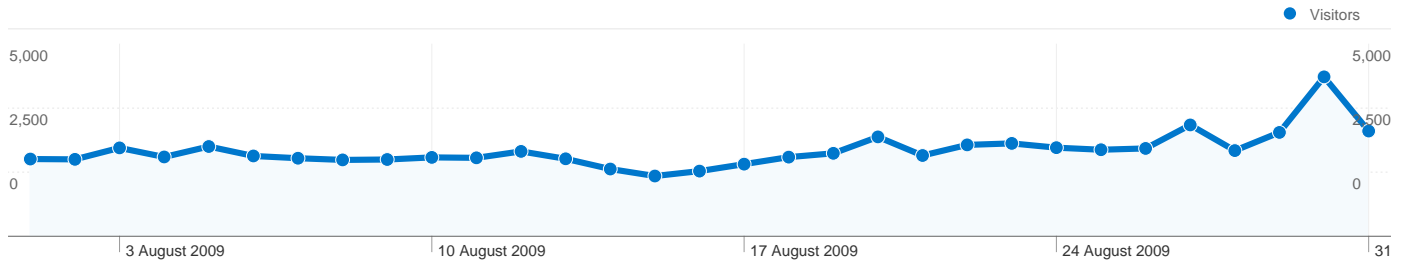

All traffic sources sent a total of 103,907 visits

-  **34.01%** Direct Traffic
-  **15.08%** Referring Sites
-  **50.46%** Search Engines

- **Search Engines**
52,427.00 (50.46%)
- **Direct Traffic**
35,335.00 (34.01%)
- **Referring Sites**
15,673.00 (15.08%)
- **Other**
472 (0.45%)

Keywords	Visits	% visits
wehellas	9,404	17.94%
we hellas	3,186	6.08%
pro evolution soccer 2010	1,004	1.92%
wehellas.gr	608	1.16%
pes 2009 greek patch	504	0.96%

103,907 visits came from 138 countries/territories

Site Usage

Country/Territory	Visits	Pages/Visit	Avg. Time on Site	% New Visits	Bounce Rate
Visits 103,907 % of Site Total: 100.00%	Pages/Visit 6.05 Site Avg: 6.05 (0.00%)	Avg. Time on Site 00:07:12 Site Avg: 00:07:12 (0.00%)	% New Visits 34.45% Site Avg: 34.30% (0.44%)	Bounce Rate 38.68% Site Avg: 38.68% (0.00%)	
Greece	91,022	6.35	00:07:34	30.61%	36.09%
Cyprus	3,575	6.31	00:10:09	29.37%	34.74%
Germany	1,318	5.28	00:05:04	45.52%	41.27%
United Kingdom	712	4.04	00:03:02	70.79%	60.25%
United States	615	2.49	00:01:29	80.33%	65.69%
Brazil	390	2.42	00:01:59	87.69%	73.33%
Serbia	386	2.15	00:01:20	77.20%	75.65%
Canada	378	4.56	00:06:18	32.80%	36.77%
Italy	365	2.79	00:02:25	69.59%	65.75%
Poland	291	2.55	00:00:57	87.29%	80.07%

1 - 10 of 138

44,300 people visited this site

103,907 Visits

44,300 Absolute Unique Visitors

628,923 Page Views

6.05 Average Page Views

00:07:12 Time on Site

38.68% Bounce Rate