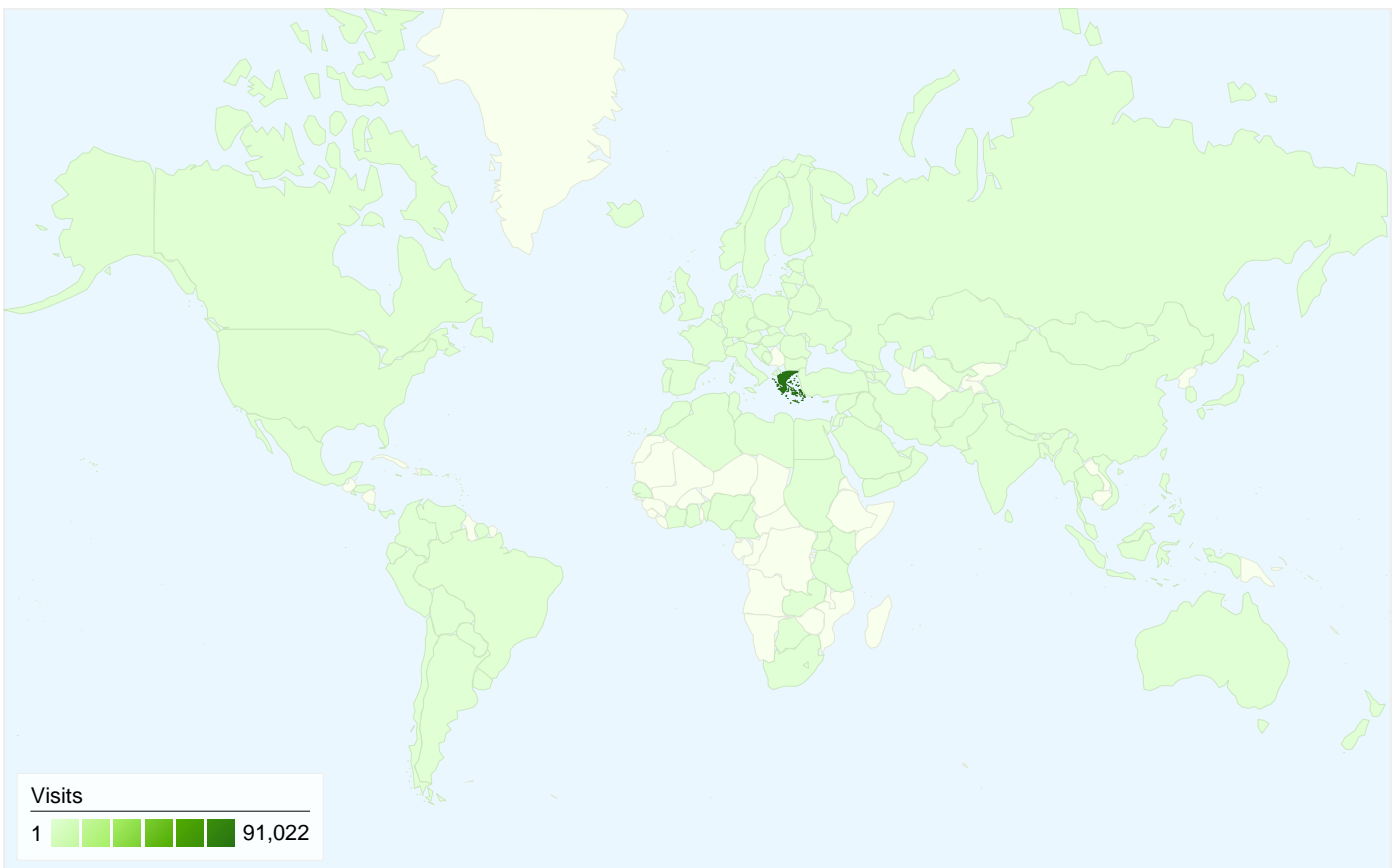

103,907 visits came from 138 countries/territories

Site Usage

Country/Territory	Visits	Pages/Visit	Avg. Time on Site	% New Visits	Bounce Rate
Visits 103,907 % of Site Total: 100.00%	Pages/Visit 6.05 Site Avg: 6.05 (0.00%)	Avg. Time on Site 00:07:12 Site Avg: 00:07:12 (0.00%)	% New Visits 34.45% Site Avg: 34.30% (0.44%)	Bounce Rate 38.68% Site Avg: 38.68% (0.00%)	
Greece	91,022	6.35	00:07:34	30.61%	36.09%
Cyprus	3,575	6.31	00:10:09	29.37%	34.74%
Germany	1,318	5.28	00:05:04	45.52%	41.27%
United Kingdom	712	4.04	00:03:02	70.79%	60.25%
United States	615	2.49	00:01:29	80.33%	65.69%
Brazil	390	2.42	00:01:59	87.69%	73.33%
Serbia	386	2.15	00:01:20	77.20%	75.65%
Canada	378	4.56	00:06:18	32.80%	36.77%
Italy	365	2.79	00:02:25	69.59%	65.75%
Poland	291	2.55	00:00:57	87.29%	80.07%

1 - 10 of 138