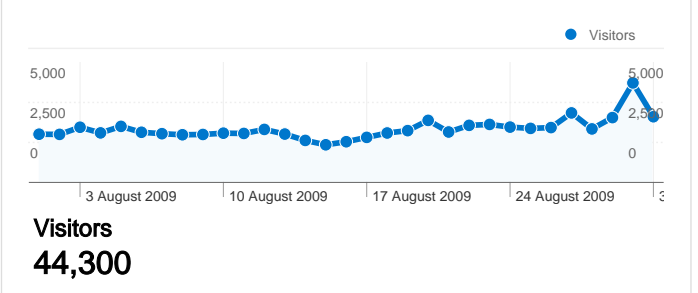

Site Usage

Traffic Sources Overview

Visitors Overview

Map Overlay world

Content Overview

Pages	Page Views	% Page Views
/	76,919	12.23%
/forum/index.php	38,831	6.17%
/index.php?option=com_docm	25,814	4.10%
/index.php?option=com_docm	23,227	3.69%
/index.php?option=com_docm	19,895	3.16%

All traffic sources sent a total of 103,907 visits

-  **34.01%** Direct Traffic
-  **15.08%** Referring Sites
-  **50.46%** Search Engines

- **Search Engines**
52,427.00 (50.46%)
- **Direct Traffic**
35,335.00 (34.01%)
- **Referring Sites**
15,673.00 (15.08%)
- **Other**
472 (0.45%)

1 - 10 of 138

44,300 people visited this site

103,907 Visits

44,300 Absolute Unique Visitors

628,923 Page Views

6.05 Average Page Views

00:07:12 Time on Site

38.68% Bounce Rate

Pages on this site were viewed a total of 628,923 times

628,923 Page Views

443,311 Unique Views

38.68% Bounce Rate

Top Content

Pages	Page Views	% Page Views
/	76,919	12.23%
/forum/index.php	38,831	6.17%
/index.php?option=com_docman&task=cat_view&gid=52&Itemid	25,814	4.10%
/index.php?option=com_docman&Itemid=147	23,227	3.69%
/index.php?option=com_docman&task=cat_view&gid=84&Itemid	19,895	3.16%