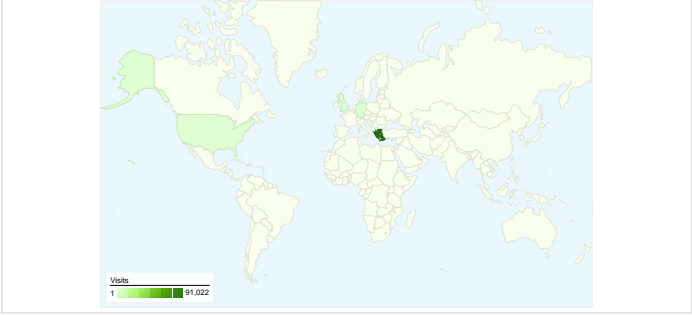

Site Usage

Traffic Sources Overview

Visitors Overview

Map Overlay world

Content Overview

Pages	Page Views	% Page Views
/	76,919	12.23%
/forum/index.php	38,831	6.17%
/index.php?option=com_docm	25,814	4.10%
/index.php?option=com_docm	23,227	3.69%
/index.php?option=com_docm	19,895	3.16%

All traffic sources sent a total of 103,907 visits

-  **34.01%** Direct Traffic
-  **15.08%** Referring Sites
-  **50.46%** Search Engines

- **Search Engines**
52,427.00 (50.46%)
- **Direct Traffic**
35,335.00 (34.01%)
- **Referring Sites**
15,673.00 (15.08%)
- **Other**
472 (0.45%)

Top Traffic Sources

Sources	Visits	% visits
google (organic)	50,644	48.74%
(direct) ((none))	35,335	34.01%
facebook.com (referral)	4,358	4.19%
wehellas.gr (referral)	2,671	2.57%
images.google.gr (referral)	2,225	2.14%

1 - 10 of 138

44,300 people visited this site

103,907 Visits

44,300 Absolute Unique Visitors

628,923 Page Views

6.05 Average Page Views

00:07:12 Time on Site

38.68% Bounce Rate