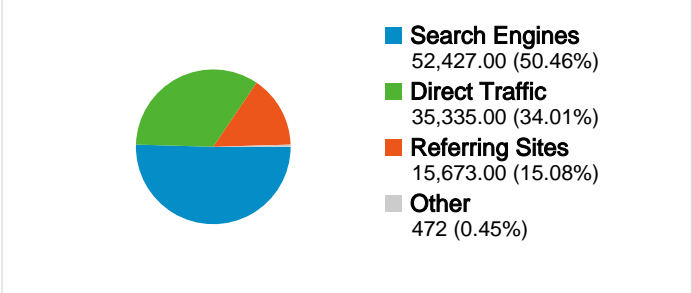

Site Usage

Traffic Sources Overview

Visitors Overview

Map Overlay world

Content Overview

Pages	Page Views	% Page Views
/	76,919	12.23%
/forum/index.php	38,831	6.17%
/index.php?option=com_docm	25,814	4.10%
/index.php?option=com_docm	23,227	3.69%
/index.php?option=com_docm	19,895	3.16%

All traffic sources sent a total of 103,907 visits

-  **34.01%** Direct Traffic
-  **15.08%** Referring Sites
-  **50.46%** Search Engines

- **Search Engines**
52,427.00 (50.46%)
- **Direct Traffic**
35,335.00 (34.01%)
- **Referring Sites**
15,673.00 (15.08%)
- **Other**
472 (0.45%)

Top Traffic Sources

Sources	Visits	% visits
google (organic)	50,644	48.74%
(direct) ((none))	35,335	34.01%
facebook.com (referral)	4,358	4.19%
wehellas.gr (referral)	2,671	2.57%
images.google.gr (referral)	2,225	2.14%

Pages on this site were viewed a total of 628,923 times

628,923 Page Views

443,311 Unique Views

38.68% Bounce Rate

Top Content

Pages	Page Views	% Page Views
/	76,919	12.23%
/forum/index.php	38,831	6.17%
/index.php?option=com_docman&task=cat_view&gid=52&Itemid	25,814	4.10%
/index.php?option=com_docman&Itemid=147	23,227	3.69%
/index.php?option=com_docman&task=cat_view&gid=84&Itemid	19,895	3.16%