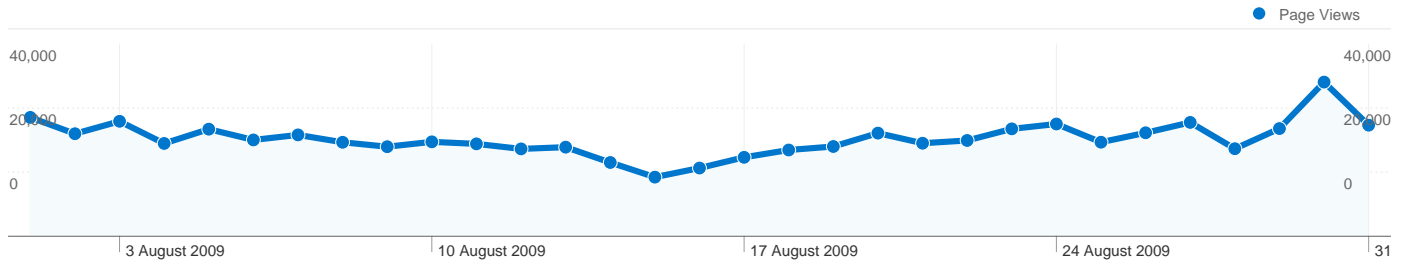

Pages on this site were viewed a total of 628,923 times

628,923 Page Views

443,311 Unique Views

38.68% Bounce Rate

Top Content

Pages	Page Views	% Page Views
/	76,919	12.23%
/forum/index.php	38,831	6.17%
/index.php?option=com_docman&task=cat_view&gid=52&Itemid	25,814	4.10%
/index.php?option=com_docman&Itemid=147	23,227	3.69%
/index.php?option=com_docman&task=cat_view&gid=84&Itemid	19,895	3.16%