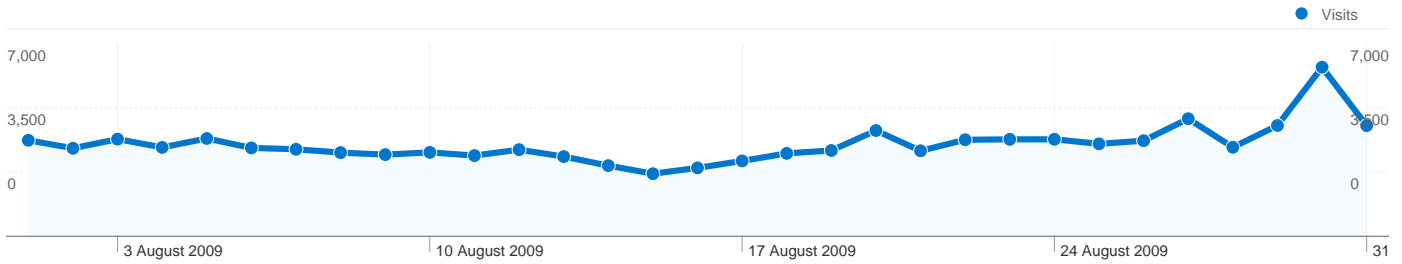

Site Usage

Traffic Sources Overview

Visitors Overview

Map Overlay world

Content Overview

Pages	Page Views	% Page Views
/	76,919	12.23%
/forum/index.php	38,831	6.17%
/index.php?option=com_docm	25,814	4.10%
/index.php?option=com_docm	23,227	3.69%
/index.php?option=com_docm	19,895	3.16%

All traffic sources sent a total of 103,907 visits

-  **34.01%** Direct Traffic
-  **15.08%** Referring Sites
-  **50.46%** Search Engines

- **Search Engines**
52,427.00 (50.46%)
- **Direct Traffic**
35,335.00 (34.01%)
- **Referring Sites**
15,673.00 (15.08%)
- **Other**
472 (0.45%)

1 - 10 of 138

44,300 people visited this site

103,907 Visits

44,300 Absolute Unique Visitors

628,923 Page Views

6.05 Average Page Views

00:07:12 Time on Site

38.68% Bounce Rate

Pages on this site were viewed a total of 628,923 times

628,923 Page Views

443,311 Unique Views

38.68% Bounce Rate

Top Content

Pages	Page Views	% Page Views
/	76,919	12.23%
/forum/index.php	38,831	6.17%
/index.php?option=com_docman&task=cat_view&gid=52&Itemid	25,814	4.10%
/index.php?option=com_docman&Itemid=147	23,227	3.69%
/index.php?option=com_docman&task=cat_view&gid=84&Itemid	19,895	3.16%