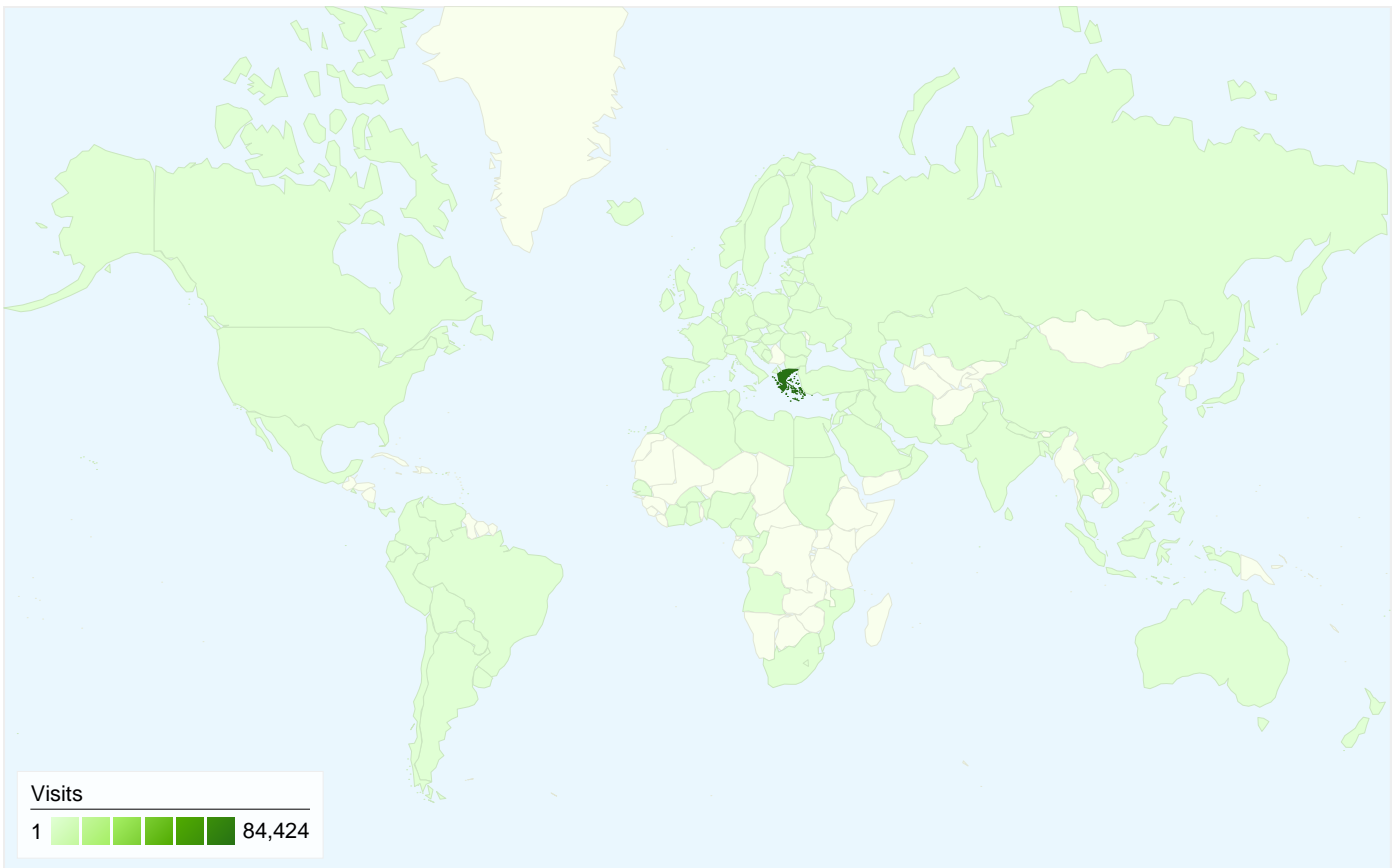

Site Usage

Traffic Sources Overview

Visitors Overview

Map Overlay world

Content Overview

Pages	Page Views	% Page Views
/	70,950	12.52%
/forum/index.php	39,723	7.01%
/index.php?option=com_docm	18,251	3.22%
/index.php?option=com_docm	15,351	2.71%
/forum/index.php?showtopic=1	13,780	2.43%

All traffic sources sent a total of 93,506 visits

-  **34.54%** Direct Traffic
-  **16.07%** Referring Sites
-  **48.93%** Search Engines

- **Search Engines**
45,755.00 (48.93%)
- **Direct Traffic**
32,297.00 (34.54%)
- **Referring Sites**
15,027.00 (16.07%)
- **Other**
427 (0.46%)

Top Traffic Sources

Sources	Visits	% visits
google (organic)	44,285	47.36%
(direct) ((none))	32,297	34.54%
facebook.com (referral)	4,199	4.49%
wehellas.gr (referral)	2,922	3.12%
images.google.gr (referral)	2,056	2.20%

Keywords	Visits	% visits
wehellas	7,975	17.43%
we hellas	2,512	5.49%
wehellas.gr	437	0.96%
pro evolution soccer 2010	371	0.81%
pes2010	370	0.81%

93,506 visits came from 115 countries/territories

Site Usage