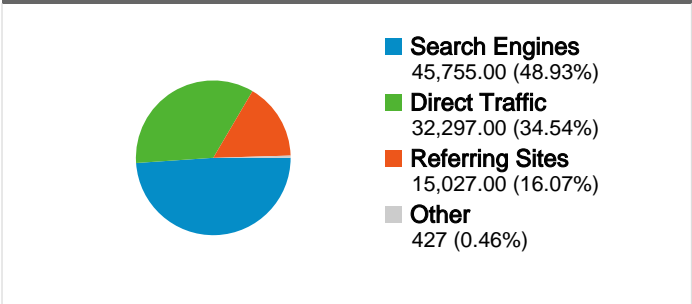

Site Usage

Traffic Sources Overview

Visitors Overview

Map Overlay world

Content Overview

Pages	Page Views	% Page Views
/	70,950	12.52%
/forum/index.php	39,723	7.01%
/index.php?option=com_docm	18,251	3.22%
/index.php?option=com_docm	15,351	2.71%
/forum/index.php?showtopic=1	13,780	2.43%

All traffic sources sent a total of 93,506 visits

-  **34.54%** Direct Traffic
-  **16.07%** Referring Sites
-  **48.93%** Search Engines

- **Search Engines**
45,755.00 (48.93%)
- **Direct Traffic**
32,297.00 (34.54%)
- **Referring Sites**
15,027.00 (16.07%)
- **Other**
427 (0.46%)

Top Traffic Sources

Sources	Visits	% visits
google (organic)	44,285	47.36%
(direct) ((none))	32,297	34.54%
facebook.com (referral)	4,199	4.49%
wehellas.gr (referral)	2,922	3.12%
images.google.gr (referral)	2,056	2.20%

Pages on this site were viewed a total of 566,537 times

566,537 Page Views

401,269 Unique Views

40.15% Bounce Rate

Top Content

Pages	Page Views	% Page Views
/	70,950	12.52%
/forum/index.php	39,723	7.01%
/index.php?option=com_docman&Itemid=147	18,251	3.22%
/index.php?option=com_docman&task=cat_view&gid=48&Itemid=	15,351	2.71%
/forum/index.php?showtopic=13849	13,780	2.43%