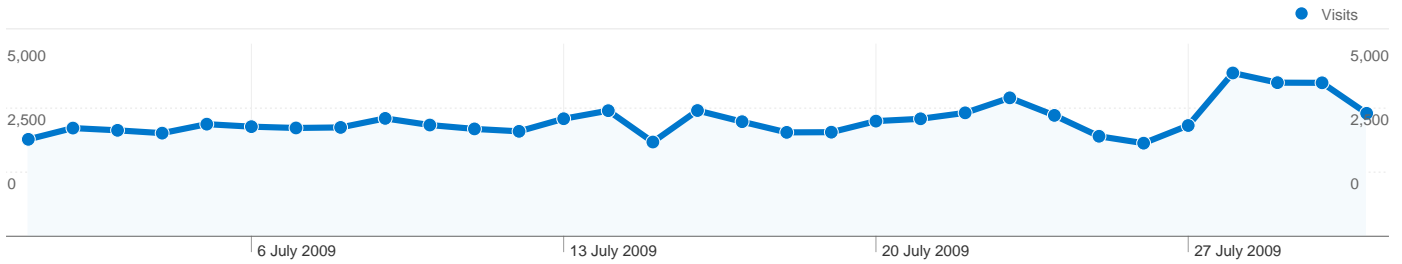

Site Usage

Traffic Sources Overview

Visitors Overview

Map Overlay world

Content Overview

Pages	Page Views	% Page Views
/	70,950	12.52%
/forum/index.php	39,723	7.01%
/index.php?option=com_docm	18,251	3.22%
/index.php?option=com_docm	15,351	2.71%
/forum/index.php?showtopic=1	13,780	2.43%

All traffic sources sent a total of 93,506 visits

-  **34.54%** Direct Traffic
-  **16.07%** Referring Sites
-  **48.93%** Search Engines

- **Search Engines**
45,755.00 (48.93%)
- **Direct Traffic**
32,297.00 (34.54%)
- **Referring Sites**
15,027.00 (16.07%)
- **Other**
427 (0.46%)

1 - 10 of 115

39,396 people visited this site

93,506 Visits

39,396 Absolute Unique Visitors

566,537 Page Views

6.06 Average Page Views

00:07:03 Time on Site

40.15% Bounce Rate

Pages on this site were viewed a total of 566,537 times

566,537 Page Views

401,269 Unique Views

40.15% Bounce Rate

Top Content

Pages	Page Views	% Page Views
/	70,950	12.52%
/forum/index.php	39,723	7.01%
/index.php?option=com_docman&Itemid=147	18,251	3.22%
/index.php?option=com_docman&task=cat_view&gid=48&Itemid=	15,351	2.71%
/forum/index.php?showtopic=13849	13,780	2.43%