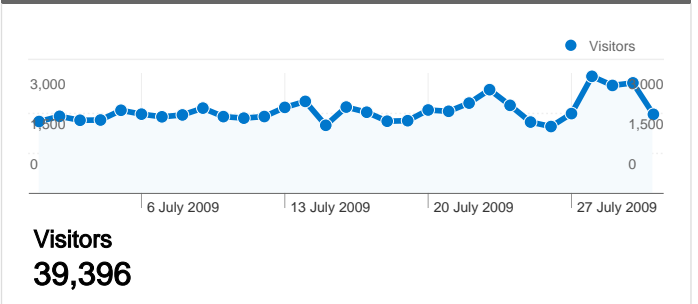

Site Usage

Traffic Sources Overview

Visitors Overview

Map Overlay world

Content Overview

Pages	Page Views	% Page Views
/	70,950	12.52%
/forum/index.php	39,723	7.01%
/index.php?option=com_docm	18,251	3.22%
/index.php?option=com_docm	15,351	2.71%
/forum/index.php?showtopic=1	13,780	2.43%

All traffic sources sent a total of 93,506 visits

-  **34.54%** Direct Traffic
-  **16.07%** Referring Sites
-  **48.93%** Search Engines

- **Search Engines**
45,755.00 (48.93%)
- **Direct Traffic**
32,297.00 (34.54%)
- **Referring Sites**
15,027.00 (16.07%)
- **Other**
427 (0.46%)

1 - 10 of 115

39,396 people visited this site

93,506 Visits

39,396 Absolute Unique Visitors

566,537 Page Views

6.06 Average Page Views

00:07:03 Time on Site

40.15% Bounce Rate

Pages on this site were viewed a total of 566,537 times

566,537 Page Views

401,269 Unique Views

40.15% Bounce Rate

Top Content

Pages	Page Views	% Page Views
/	70,950	12.52%
/forum/index.php	39,723	7.01%
/index.php?option=com_docman&Itemid=147	18,251	3.22%
/index.php?option=com_docman&task=cat_view&gid=48&Itemid=	15,351	2.71%
/forum/index.php?showtopic=13849	13,780	2.43%