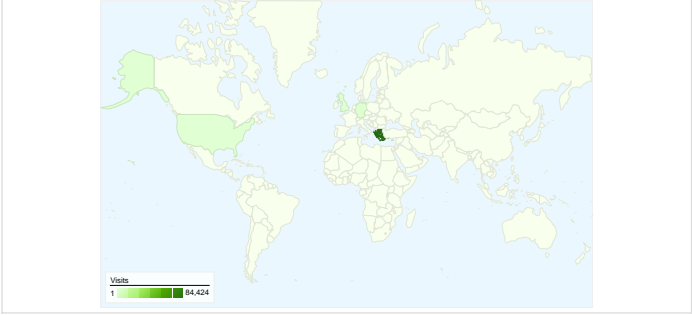

Site Usage

Traffic Sources Overview

Visitors Overview

Map Overlay world

Content Overview

Pages	Page Views	% Page Views
/	70,950	12.52%
/forum/index.php	39,723	7.01%
/index.php?option=com_docm	18,251	3.22%
/index.php?option=com_docm	15,351	2.71%
/forum/index.php?showtopic=1	13,780	2.43%

All traffic sources sent a total of 93,506 visits

-  **34.54%** Direct Traffic
-  **16.07%** Referring Sites
-  **48.93%** Search Engines

- **Search Engines**
45,755.00 (48.93%)
- **Direct Traffic**
32,297.00 (34.54%)
- **Referring Sites**
15,027.00 (16.07%)
- **Other**
427 (0.46%)

Top Traffic Sources

Sources	Visits	% visits
google (organic)	44,285	47.36%
(direct) ((none))	32,297	34.54%
facebook.com (referral)	4,199	4.49%
wehellas.gr (referral)	2,922	3.12%
images.google.gr (referral)	2,056	2.20%

1 - 10 of 115

39,396 people visited this site

93,506 Visits

39,396 Absolute Unique Visitors

566,537 Page Views

6.06 Average Page Views

00:07:03 Time on Site

40.15% Bounce Rate