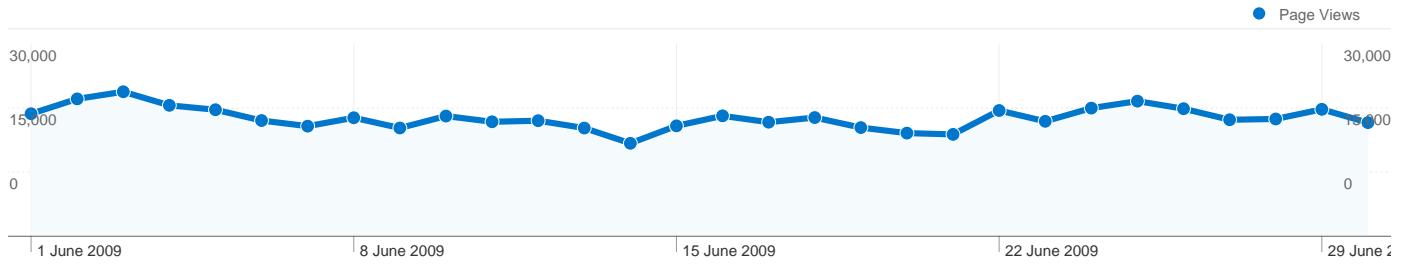

## 37,712 people visited this site

**90,539** Visits

**37,712** Absolute Unique Visitors

**554,269** Page Views

**6.12** Average Page Views

**00:07:14** Time on Site

**43.83%** Bounce Rate

**32.88%** New Visits

Pages on this site were viewed a total of 554,269 times

554,269 Page Views

389,201 Unique Views

43.83% Bounce Rate