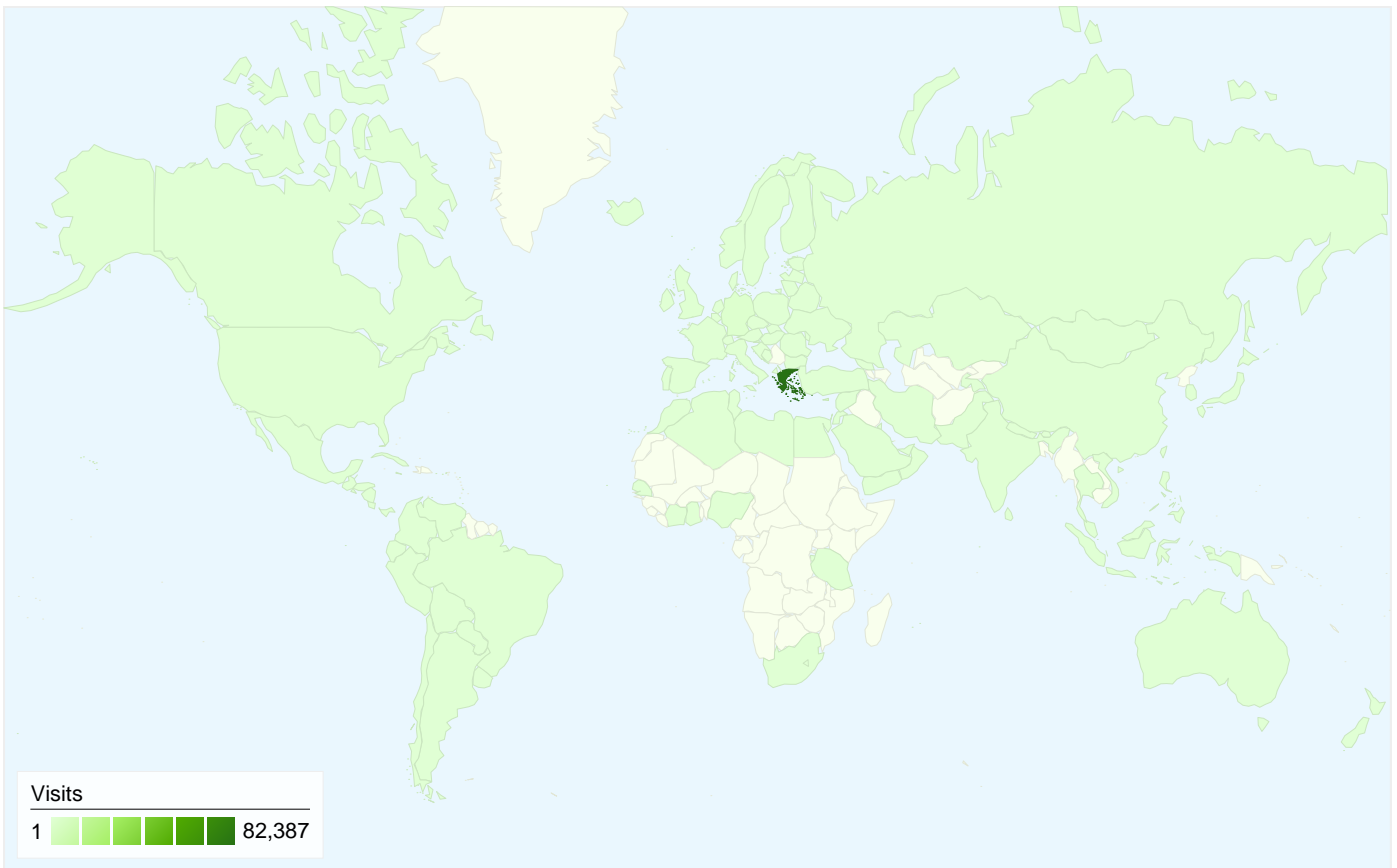

**Map Overlay world**

**Content Overview**

Pages	Page Views	% Page Views
/	65,160	11.76%
/forum/index.php	38,517	6.95%
/index.php?option=com_docm	20,022	3.61%
/index.php?option=com_docm	16,059	2.90%
/index.php?option=com_docm	14,773	2.67%

## All traffic sources sent a total of 90,539 visits

**90,539 visits came from 121 countries/territories**

Site Usage

Country/Territory	Visits	Pages/Visit	Avg. Time on Site	% New Visits	Bounce Rate
<b>Visits</b> <b>90,539</b> % of Site Total: 100.00%	<b>Pages/Visit</b> <b>6.12</b> Site Avg: 6.12 (0.00%)	<b>Avg. Time on Site</b> <b>00:07:14</b> Site Avg: 00:07:14 (0.00%)	<b>% New Visits</b> <b>33.02%</b> Site Avg: 32.88% (0.42%)	<b>Bounce Rate</b> <b>43.83%</b> Site Avg: 43.83% (0.00%)	
Greece	82,387	6.28	00:07:26	30.97%	42.86%
Cyprus	2,234	6.01	00:09:51	29.45%	39.26%
Germany	1,461	5.87	00:05:39	34.91%	37.78%
United Kingdom	545	4.88	00:07:08	57.80%	53.39%
Italy	425	5.37	00:04:00	53.41%	48.71%
United States	286	1.83	00:00:45	87.06%	79.72%
Brazil	236	5.30	00:03:36	81.36%	66.53%
Serbia	156	1.76	00:00:44	78.21%	79.49%
Sweden	136	3.52	00:02:19	30.88%	57.35%
Spain	122	2.94	00:01:48	86.89%	68.85%

## 37,712 people visited this site

**90,539** Visits

**37,712** Absolute Unique Visitors

**554,269** Page Views

**6.12** Average Page Views

**00:07:14** Time on Site

**43.83%** Bounce Rate

**32.88%** New Visits