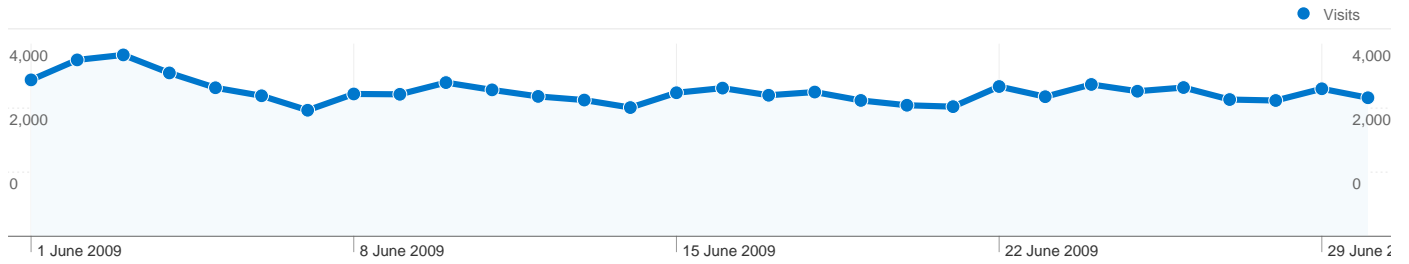

**Site Usage**

<b>90,539</b> Visits	<b>43.83%</b> Bounce Rate
<b>554,269</b> Page Views	<b>00:07:14</b> Avg. Time on Site
<b>6.12</b> Pages/Visit	<b>32.88%</b> % New Visits

**Traffic Sources Overview**

**Visitors Overview**

## All traffic sources sent a total of 90,539 visits

## 37,712 people visited this site

**90,539** Visits

**37,712** Absolute Unique Visitors

**554,269** Page Views

**6.12** Average Page Views

**00:07:14** Time on Site

**43.83%** Bounce Rate

**32.88%** New Visits

Pages on this site were viewed a total of 554,269 times

554,269 Page Views

389,201 Unique Views

43.83% Bounce Rate