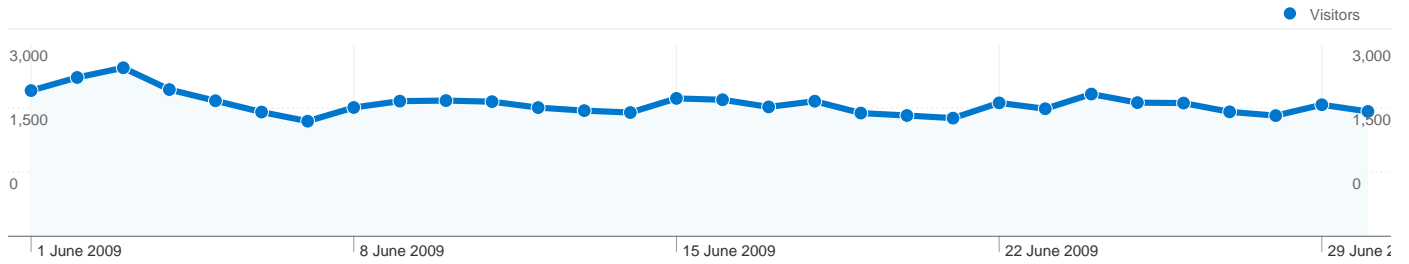

## All traffic sources sent a total of 90,539 visits

**90,539 visits came from 121 countries/territories**

Site Usage

Country/Territory	Visits	Pages/Visit	Avg. Time on Site	% New Visits	Bounce Rate
<b>Visits</b> <b>90,539</b> % of Site Total: 100.00%	<b>Pages/Visit</b> <b>6.12</b> Site Avg: 6.12 (0.00%)	<b>Avg. Time on Site</b> <b>00:07:14</b> Site Avg: 00:07:14 (0.00%)	<b>% New Visits</b> <b>33.02%</b> Site Avg: 32.88% (0.42%)	<b>Bounce Rate</b> <b>43.83%</b> Site Avg: 43.83% (0.00%)	
Greece	82,387	6.28	00:07:26	30.97%	42.86%
Cyprus	2,234	6.01	00:09:51	29.45%	39.26%
Germany	1,461	5.87	00:05:39	34.91%	37.78%
United Kingdom	545	4.88	00:07:08	57.80%	53.39%
Italy	425	5.37	00:04:00	53.41%	48.71%
United States	286	1.83	00:00:45	87.06%	79.72%
Brazil	236	5.30	00:03:36	81.36%	66.53%
Serbia	156	1.76	00:00:44	78.21%	79.49%
Sweden	136	3.52	00:02:19	30.88%	57.35%
Spain	122	2.94	00:01:48	86.89%	68.85%

## 37,712 people visited this site

**90,539** Visits

**37,712** Absolute Unique Visitors

**554,269** Page Views

**6.12** Average Page Views

**00:07:14** Time on Site

**43.83%** Bounce Rate

**32.88%** New Visits

Pages on this site were viewed a total of 554,269 times

554,269 Page Views

389,201 Unique Views

43.83% Bounce Rate