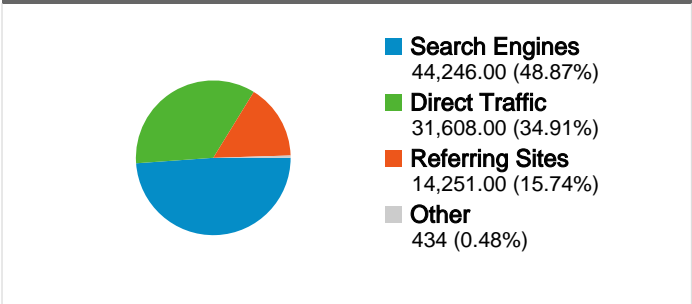

**Site Usage**

<b>90,539</b> Visits	<b>43.83%</b> Bounce Rate
<b>554,269</b> Page Views	<b>00:07:14</b> Avg. Time on Site
<b>6.12</b> Pages/Visit	<b>32.88%</b> % New Visits

**Traffic Sources Overview**

**Visitors Overview**

## All traffic sources sent a total of 90,539 visits

## 37,712 people visited this site

**90,539** Visits

**37,712** Absolute Unique Visitors

**554,269** Page Views

**6.12** Average Page Views

**00:07:14** Time on Site

**43.83%** Bounce Rate

**32.88%** New Visits

Pages on this site were viewed a total of 554,269 times

554,269 Page Views

389,201 Unique Views

43.83% Bounce Rate