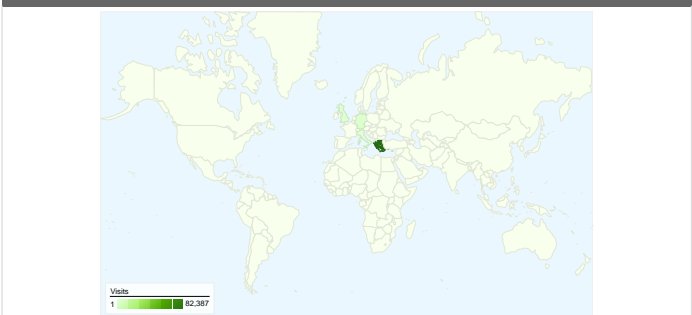

Map Overlay world

Content Overview

Pages	Page Views	% Page Views
/	65,160	11.76%
/forum/index.php	38,517	6.95%
/index.php?option=com_docm	20,022	3.61%
/index.php?option=com_docm	16,059	2.90%
/index.php?option=com_docm	14,773	2.67%