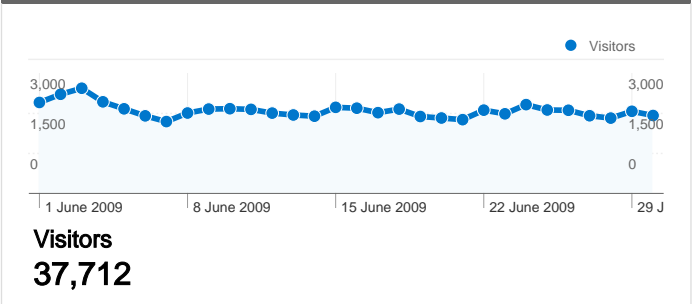

**Site Usage**

<b>90,539</b> Visits	<b>43.83%</b> Bounce Rate
<b>554,269</b> Page Views	<b>00:07:14</b> Avg. Time on Site
<b>6.12</b> Pages/Visit	<b>32.88%</b> % New Visits

**Traffic Sources Overview**

**Visitors Overview**

## All traffic sources sent a total of 90,539 visits

## 37,712 people visited this site

**90,539** Visits

**37,712** Absolute Unique Visitors

**554,269** Page Views

**6.12** Average Page Views

**00:07:14** Time on Site

**43.83%** Bounce Rate

**32.88%** New Visits

Pages on this site were viewed a total of 554,269 times

554,269 Page Views

389,201 Unique Views

43.83% Bounce Rate