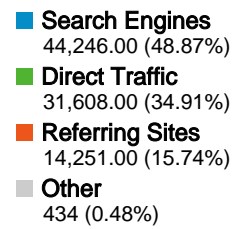

## All traffic sources sent a total of 90,539 visits

## Top Traffic Sources

Sources	Visits	% visits	Keywords	Visits	% visits
google (organic)	42,856	47.33%	wehellas	7,198	16.27%
(direct) ((none))	31,608	34.91%	we hellas	2,812	6.36%
facebook.com (referral)	3,257	3.60%	pes2010	546	1.23%
wehellas.gr (referral)	2,832	3.13%	wehellas.gr	497	1.12%
images.google.gr (referral)	1,819	2.01%	pes 2009 greek patch	465	1.05%

## 37,712 people visited this site

**90,539** Visits

**37,712** Absolute Unique Visitors

**554,269** Page Views

**6.12** Average Page Views

**00:07:14** Time on Site

**43.83%** Bounce Rate

**32.88%** New Visits

Pages on this site were viewed a total of 554,269 times

554,269 Page Views

389,201 Unique Views

43.83% Bounce Rate