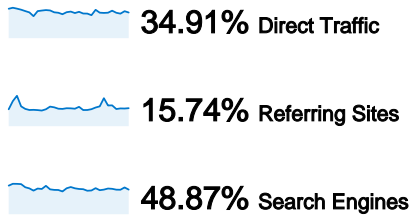

**Site Usage**

<b>90,539</b> Visits	<b>43.83%</b> Bounce Rate
<b>554,269</b> Page Views	<b>00:07:14</b> Avg. Time on Site
<b>6.12</b> Pages/Visit	<b>32.88%</b> % New Visits

**Traffic Sources Overview**

**Visitors Overview**

## All traffic sources sent a total of 90,539 visits

## 37,712 people visited this site

**90,539** Visits

**37,712** Absolute Unique Visitors

**554,269** Page Views

**6.12** Average Page Views

**00:07:14** Time on Site

**43.83%** Bounce Rate

**32.88%** New Visits

Pages on this site were viewed a total of 554,269 times

554,269 Page Views

389,201 Unique Views

43.83% Bounce Rate