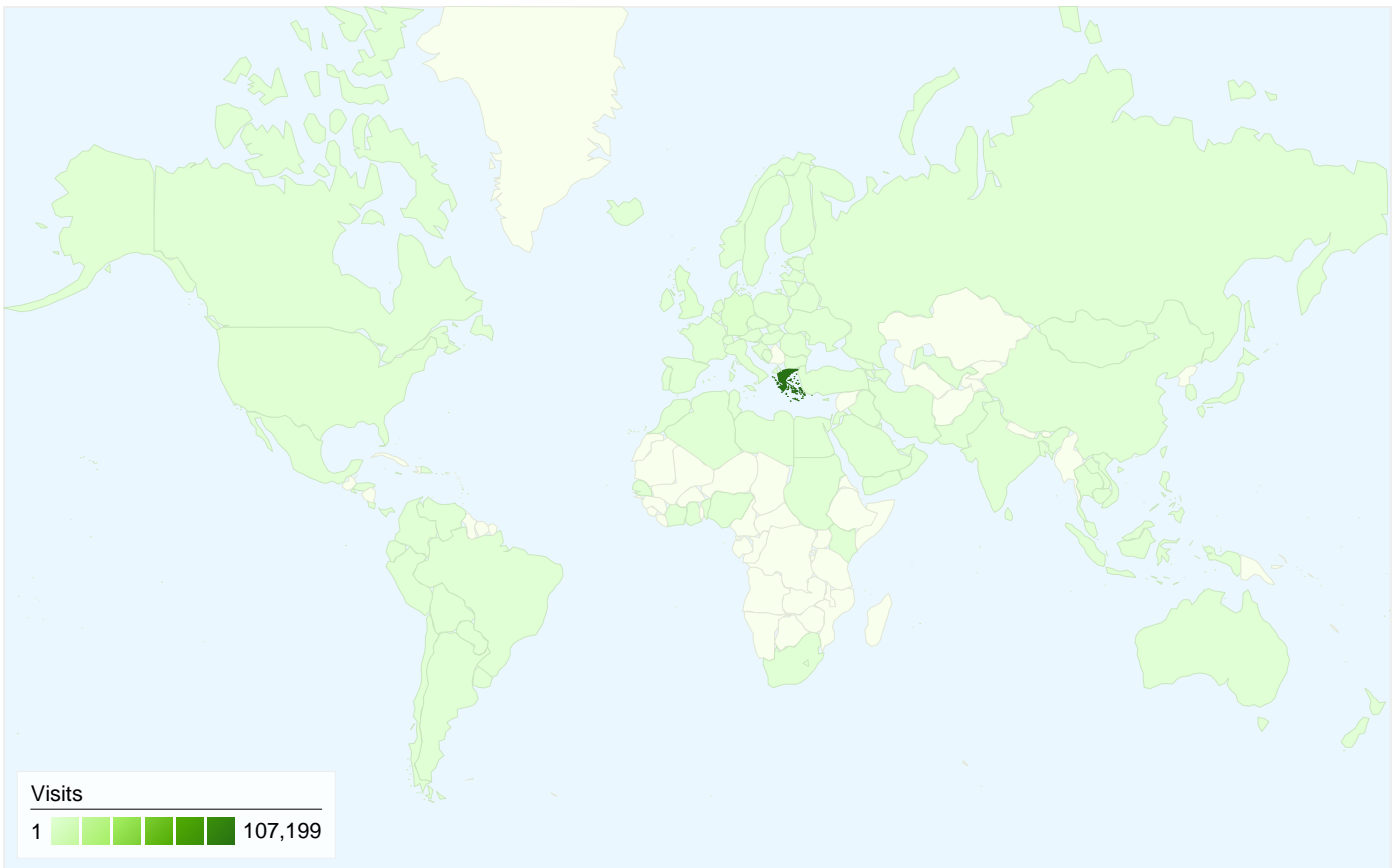

## All traffic sources sent a total of 119,488 visits

-  **35.29%** Direct Traffic
-  **14.34%** Referring Sites
-  **50.12%** Search Engines

- **Search Engines**  
59,892.00 (50.12%)
- **Direct Traffic**  
42,170.00 (35.29%)
- **Referring Sites**  
17,138.00 (14.34%)
- **Other**  
288 (0.24%)

## Top Traffic Sources

Sources	Visits	% visits
google (organic)	57,830	48.40%
(direct) ((none))	42,170	35.29%
facebook.com (referral)	3,495	2.92%
wehellas.gr (referral)	2,985	2.50%
images.google.gr (referral)	2,127	1.78%

## 119,488 visits came from 124 countries/territories

## 49,261 people visited this site

**119,488** Visits

**49,261** Absolute Unique Visitors

**729,278** Page Views

**6.10** Average Page Views

**00:07:16** Time on Site

**39.96%** Bounce Rate

**33.24%** New Visits