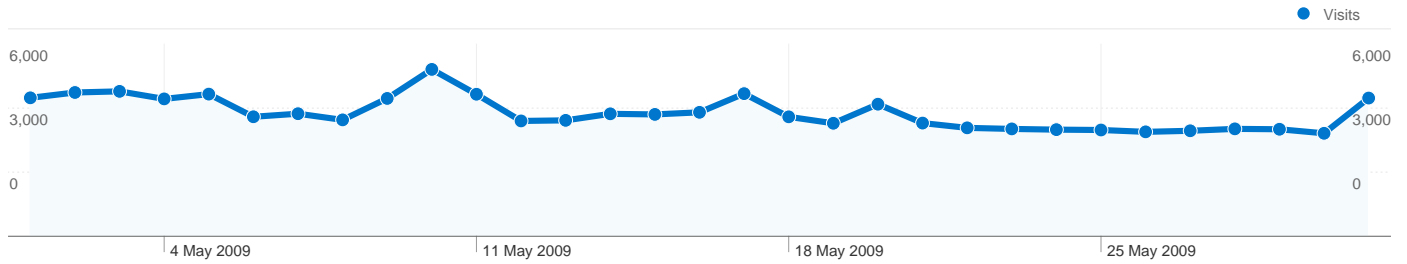

## All traffic sources sent a total of 119,488 visits

-  **35.29%** Direct Traffic
-  **14.34%** Referring Sites
-  **50.12%** Search Engines

- **Search Engines**  
59,892.00 (50.12%)
- **Direct Traffic**  
42,170.00 (35.29%)
- **Referring Sites**  
17,138.00 (14.34%)
- **Other**  
288 (0.24%)

## 119,488 visits came from 124 countries/territories

## 49,261 people visited this site

**119,488** Visits

**49,261** Absolute Unique Visitors

**729,278** Page Views

**6.10** Average Page Views

**00:07:16** Time on Site

**39.96%** Bounce Rate

**33.24%** New Visits

Pages on this site were viewed a total of 729,278 times

729,278 Page Views

515,079 Unique Views

39.96% Bounce Rate