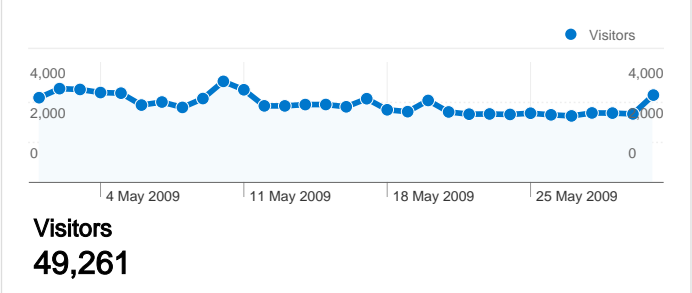

Visitors Overview