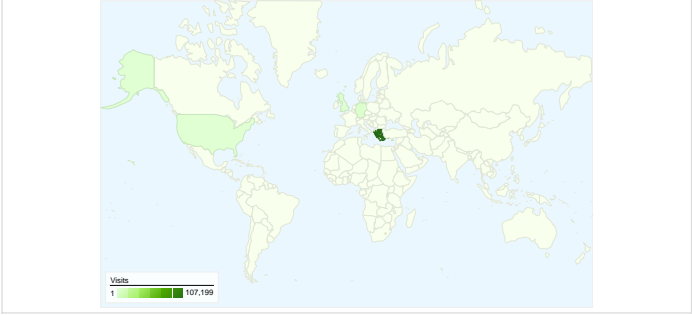

**Site Usage**

**Traffic Sources Overview**

**Visitors Overview**

**Map Overlay world**

**Content Overview**

Pages	Page Views	% Page Views
/	86,453	11.85%
/forum/index.php	41,164	5.64%
/index.php?option=com_docm	34,534	4.74%
/index.php?option=com_docm	30,876	4.23%
/index.php?option=com_docm	27,561	3.78%

## All traffic sources sent a total of 119,488 visits

-  **35.29%** Direct Traffic
-  **14.34%** Referring Sites
-  **50.12%** Search Engines

- **Search Engines**  
59,892.00 (50.12%)
- **Direct Traffic**  
42,170.00 (35.29%)
- **Referring Sites**  
17,138.00 (14.34%)
- **Other**  
288 (0.24%)

## Top Traffic Sources

Sources	Visits	% visits
google (organic)	57,830	48.40%
(direct) ((none))	42,170	35.29%
facebook.com (referral)	3,495	2.92%
wehellas.gr (referral)	2,985	2.50%
images.google.gr (referral)	2,127	1.78%

## 119,488 visits came from 124 countries/territories