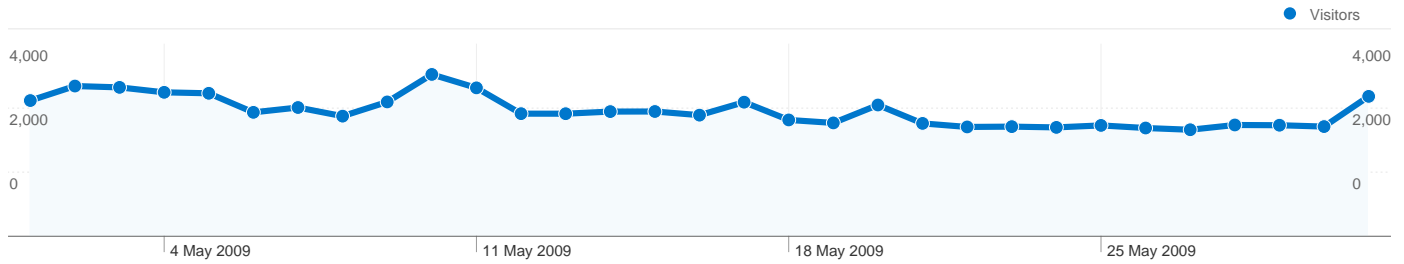

## 119,488 visits came from 124 countries/territories

## 49,261 people visited this site

**119,488** Visits

**49,261** Absolute Unique Visitors

**729,278** Page Views

**6.10** Average Page Views

**00:07:16** Time on Site

**39.96%** Bounce Rate

**33.24%** New Visits

Pages on this site were viewed a total of 729,278 times

729,278 Page Views

515,079 Unique Views

39.96% Bounce Rate