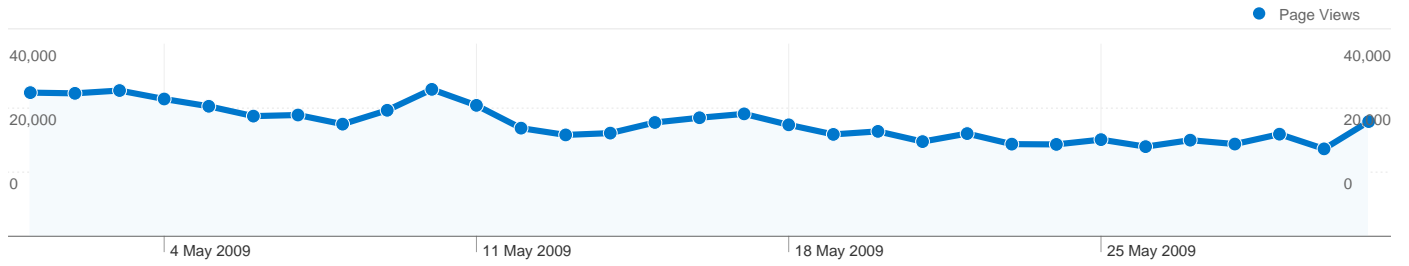

## 49,261 people visited this site

**119,488** Visits

**49,261** Absolute Unique Visitors

**729,278** Page Views

**6.10** Average Page Views

**00:07:16** Time on Site

**39.96%** Bounce Rate

**33.24%** New Visits

Pages on this site were viewed a total of 729,278 times

729,278 Page Views

515,079 Unique Views

39.96% Bounce Rate