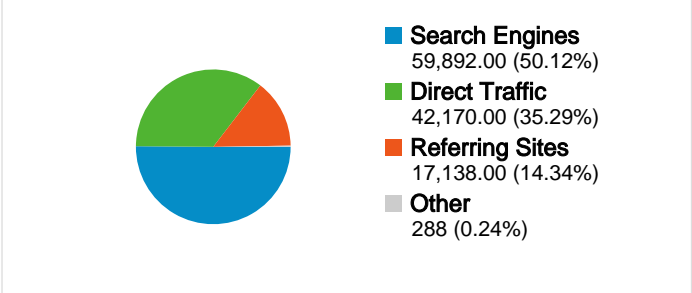

**Site Usage**

**Traffic Sources Overview**

**Visitors Overview**

**Map Overlay world**

**Content Overview**

Pages	Page Views	% Page Views
/	86,453	11.85%
/forum/index.php	41,164	5.64%
/index.php?option=com_docm	34,534	4.74%
/index.php?option=com_docm	30,876	4.23%
/index.php?option=com_docm	27,561	3.78%

## All traffic sources sent a total of 119,488 visits

-  **35.29%** Direct Traffic
-  **14.34%** Referring Sites
-  **50.12%** Search Engines

- **Search Engines**  
59,892.00 (50.12%)
- **Direct Traffic**  
42,170.00 (35.29%)
- **Referring Sites**  
17,138.00 (14.34%)
- **Other**  
288 (0.24%)

## 49,261 people visited this site

**119,488** Visits

**49,261** Absolute Unique Visitors

**729,278** Page Views

**6.10** Average Page Views

**00:07:16** Time on Site

**39.96%** Bounce Rate

**33.24%** New Visits

Pages on this site were viewed a total of 729,278 times

729,278 Page Views

515,079 Unique Views

39.96% Bounce Rate