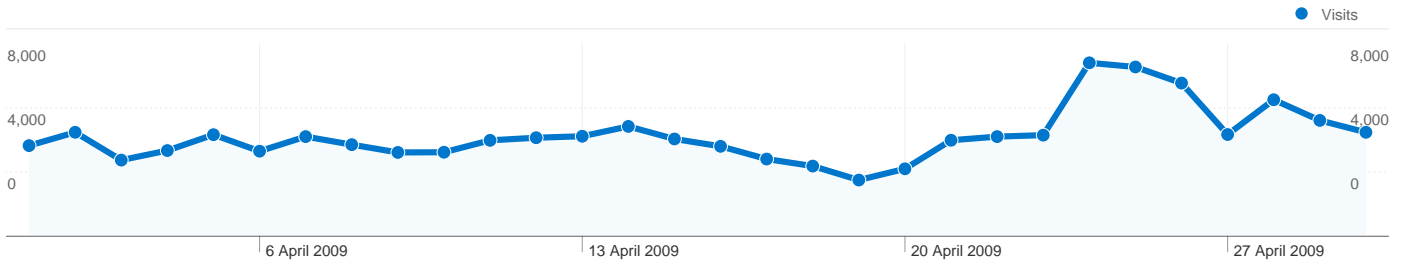

Site Usage

125,586 Visits

42.09% Bounce Rate

738,581 Page Views

00:07:12 Avg. Time on Site

5.88 Pages/Visit

32.09% % New Visits

Traffic Sources Overview

- **Search Engines**
61,631.00 (49.07%)
- **Direct Traffic**
46,563.00 (37.08%)
- **Referring Sites**
17,378.00 (13.84%)
- **Other**
14 (0.01%)

Visitors Overview

Visitors
49,676

Map Overlay world

Content Overview

Pages	Page Views	% Page Views
/	95,070	12.87%
/forum/index.php	39,492	5.35%
/index.php?option=com_docm	34,569	4.68%
/index.php?option=com_docm	31,766	4.30%
/index.php?option=com_docm	28,034	3.80%

All traffic sources sent a total of 125,586 visits

1 - 10 of 125

49,676 people visited this site

125,586 Visits

49,676 Absolute Unique Visitors

738,581 Page Views

5.88 Average Page Views

00:07:12 Time on Site

42.09% Bounce Rate