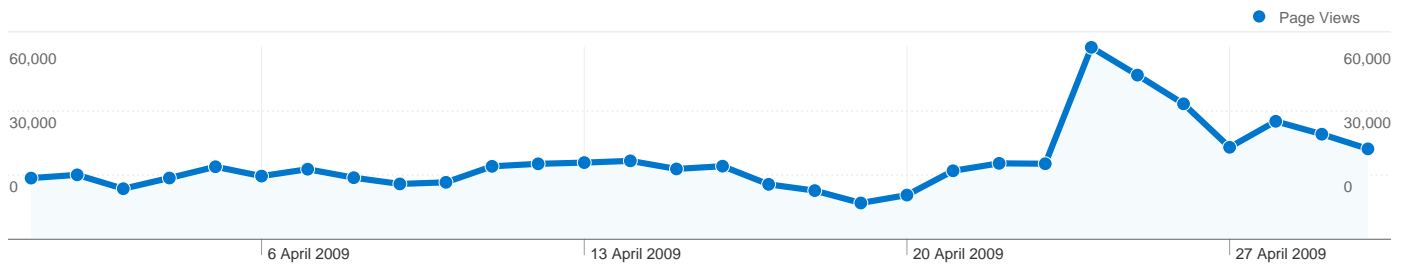

Pages on this site were viewed a total of 738,581 times

738,581 Page Views

524,703 Unique Views

42.09% Bounce Rate

Top Content

Pages	Page Views	% Page Views
/	95,070	12.87%
/forum/index.php	39,492	5.35%
/index.php?option=com_docman&Itemid=147	34,569	4.68%
/index.php?option=com_docman&task=cat_view&gid=48&Itemid=	31,766	4.30%
/index.php?option=com_docman&task=cat_view&gid=80&Itemid=	28,034	3.80%