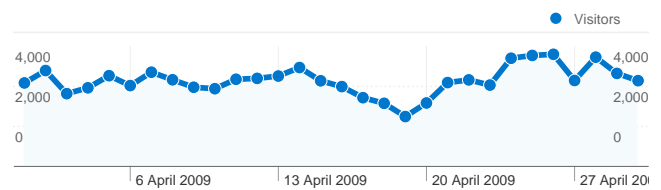

Visitors Overview

Visitors
49,676