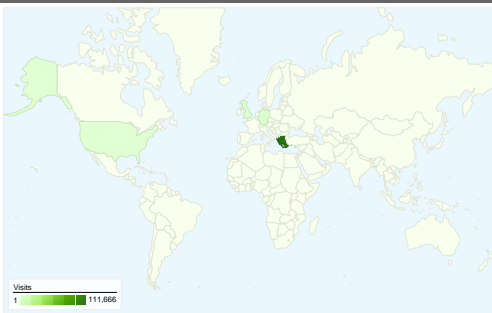

Site Usage

125,586 Visits

42.09% Bounce Rate

738,581 Page Views

00:07:12 Avg. Time on Site

5.88 Pages/Visit

32.09% % New Visits

Traffic Sources Overview

- **Search Engines**
61,631.00 (49.07%)
- **Direct Traffic**
46,563.00 (37.08%)
- **Referring Sites**
17,378.00 (13.84%)
- **Other**
14 (0.01%)

Visitors Overview

Visitors
49,676

Map Overlay world

Content Overview

Top Traffic Sources

Sources	Visits	% visits
google (organic)	59,530	47.40%
(direct) ((none))	46,563	37.08%
facebook.com (referral)	4,126	3.29%
wehellas.gr (referral)	3,294	2.62%
images.google.gr (referral)	2,083	1.66%

1 - 10 of 125

49,676 people visited this site

125,586 Visits

49,676 Absolute Unique Visitors

738,581 Page Views

5.88 Average Page Views

00:07:12 Time on Site

42.09% Bounce Rate