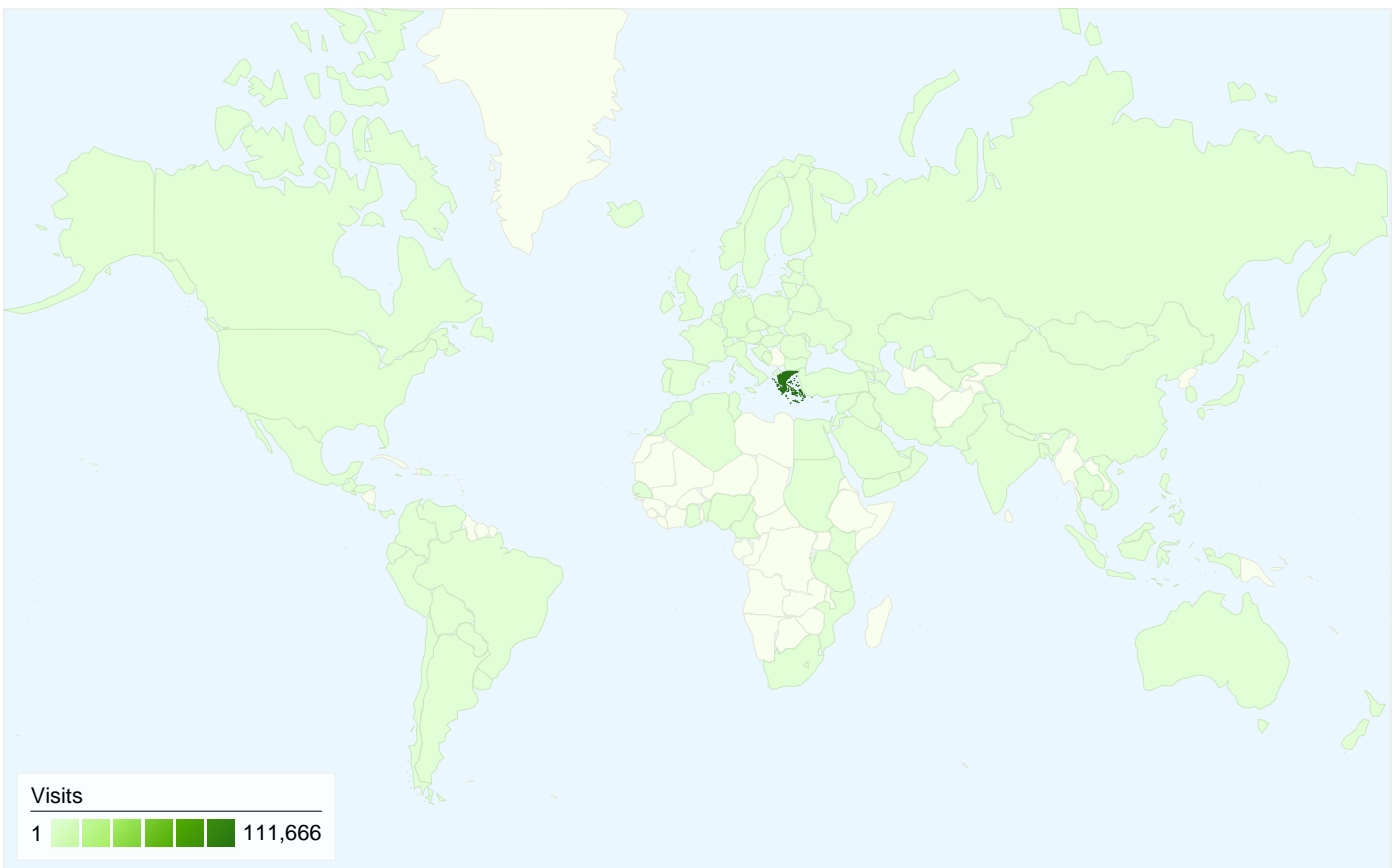

125,586 visits came from 125 countries/territories

Site Usage

Visits	Pages/Visit	Avg. Time on Site	% New Visits	Bounce Rate	
125,586 % of Site Total: 100.00%	5.88 Site Avg: 5.88 (0.00%)	00:07:12 Site Avg: 00:07:12 (0.00%)	32.22% Site Avg: 32.09% (0.42%)	42.09% Site Avg: 42.09% (0.00%)	
Country/Territory	Visits	Pages/Visit	Avg. Time on Site	% New Visits	Bounce Rate
Greece	111,666	6.10	00:07:37	29.77%	39.85%
Cyprus	4,360	5.03	00:05:13	23.56%	52.22%
Germany	2,104	5.62	00:04:45	34.36%	47.05%
United Kingdom	1,028	5.06	00:05:43	53.79%	44.65%
United States	524	1.82	00:00:54	89.69%	83.21%
Italy	403	3.73	00:03:54	63.03%	62.78%
Serbia	317	2.38	00:01:09	80.76%	70.98%
Brazil	312	1.50	00:00:35	90.06%	86.22%
Egypt	305	6.49	00:14:44	38.69%	49.51%
Spain	270	4.15	00:03:32	60.74%	55.56%

1 - 10 of 125