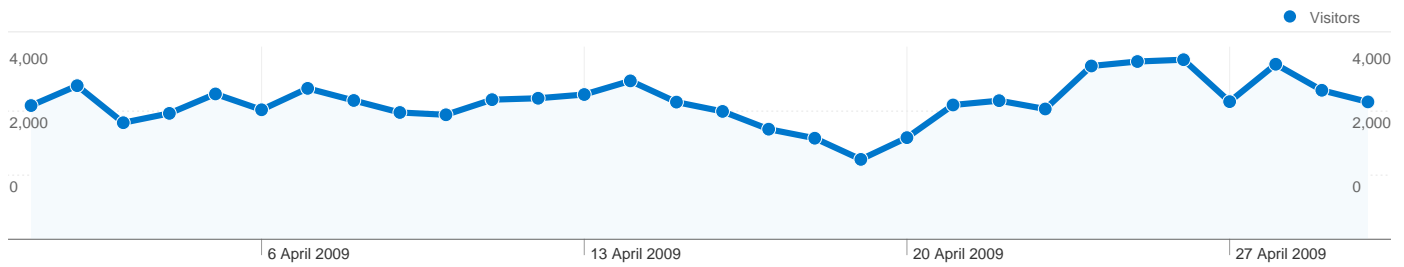

Site Usage

125,586 Visits

42.09% Bounce Rate

738,581 Page Views

00:07:12 Avg. Time on Site

5.88 Pages/Visit

32.09% % New Visits

Traffic Sources Overview

Keywords	Visits	% visits
wehellas	12,743	20.68%
we hellas	4,564	7.41%
wehellas.gr	707	1.15%
pes 2009 greek patch	615	1.00%
wehellas patch pes 2009	484	0.79%

125,586 visits came from 125 countries/territories

Site Usage

Visits	Pages/Visit	Avg. Time on Site	% New Visits	Bounce Rate	
125,586 % of Site Total: 100.00%	5.88 Site Avg: 5.88 (0.00%)	00:07:12 Site Avg: 00:07:12 (0.00%)	32.22% Site Avg: 32.09% (0.42%)	42.09% Site Avg: 42.09% (0.00%)	
Country/Territory	Visits	Pages/Visit	Avg. Time on Site	% New Visits	Bounce Rate
Greece	111,666	6.10	00:07:37	29.77%	39.85%
Cyprus	4,360	5.03	00:05:13	23.56%	52.22%
Germany	2,104	5.62	00:04:45	34.36%	47.05%
United Kingdom	1,028	5.06	00:05:43	53.79%	44.65%
United States	524	1.82	00:00:54	89.69%	83.21%
Italy	403	3.73	00:03:54	63.03%	62.78%
Serbia	317	2.38	00:01:09	80.76%	70.98%
Brazil	312	1.50	00:00:35	90.06%	86.22%
Egypt	305	6.49	00:14:44	38.69%	49.51%
Spain	270	4.15	00:03:32	60.74%	55.56%

1 - 10 of 125

49,676 people visited this site

125,586 Visits

49,676 Absolute Unique Visitors

738,581 Page Views

5.88 Average Page Views

00:07:12 Time on Site

42.09% Bounce Rate