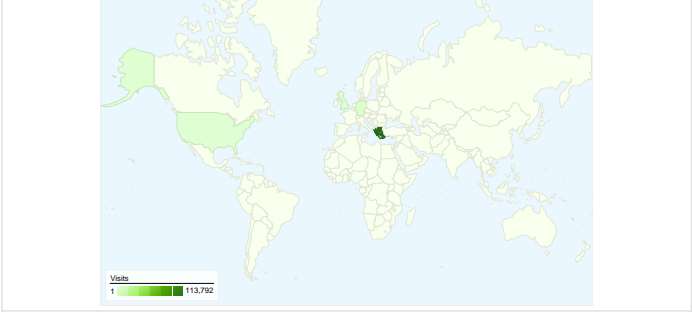

Site Usage

Traffic Sources Overview

Visitors Overview

Map Overlay world

Content Overview

Pages	Page Views	% Page Views
/	98,550	14.53%
/forum/index.php	38,355	5.65%
/index.php?option=com_docm	21,083	3.11%
/index.php?option=com_docm	20,449	3.01%
/index.php?option=com_docm	20,212	2.98%

All traffic sources sent a total of 128,194 visits

-  **36.72%** Direct Traffic
-  **10.25%** Referring Sites
-  **53.01%** Search Engines

- **Search Engines**
67,957.00 (53.01%)
- **Direct Traffic**
47,078.00 (36.72%)
- **Referring Sites**
13,134.00 (10.25%)
- **Other**
25 (0.02%)

128,194 visits came from 125 countries/territories

Site Usage

Country/Territory	Visits	Pages/Visit	Avg. Time on Site	% New Visits	Bounce Rate
Greece	113,792	5.49	00:06:14	32.37%	45.34%
Cyprus	2,927	6.29	00:07:08	36.45%	40.25%
Germany	2,119	4.13	00:03:01	37.94%	54.88%
United Kingdom	1,272	4.40	00:06:01	50.08%	49.92%
United States	716	1.92	00:01:44	86.59%	80.03%
Italy	616	3.21	00:01:58	56.17%	59.25%
Serbia	449	2.01	00:01:05	78.40%	77.51%
Spain	382	3.83	00:08:21	58.12%	58.90%
Egypt	364	7.01	00:13:55	49.18%	51.65%
Brazil	324	1.63	00:00:49	91.05%	82.41%

1 - 10 of 125

54,165 people visited this site

128,194 Visits

54,165 Absolute Unique Visitors

678,427 Page Views

5.29 Average Page Views

00:05:58 Time on Site

47.11% Bounce Rate