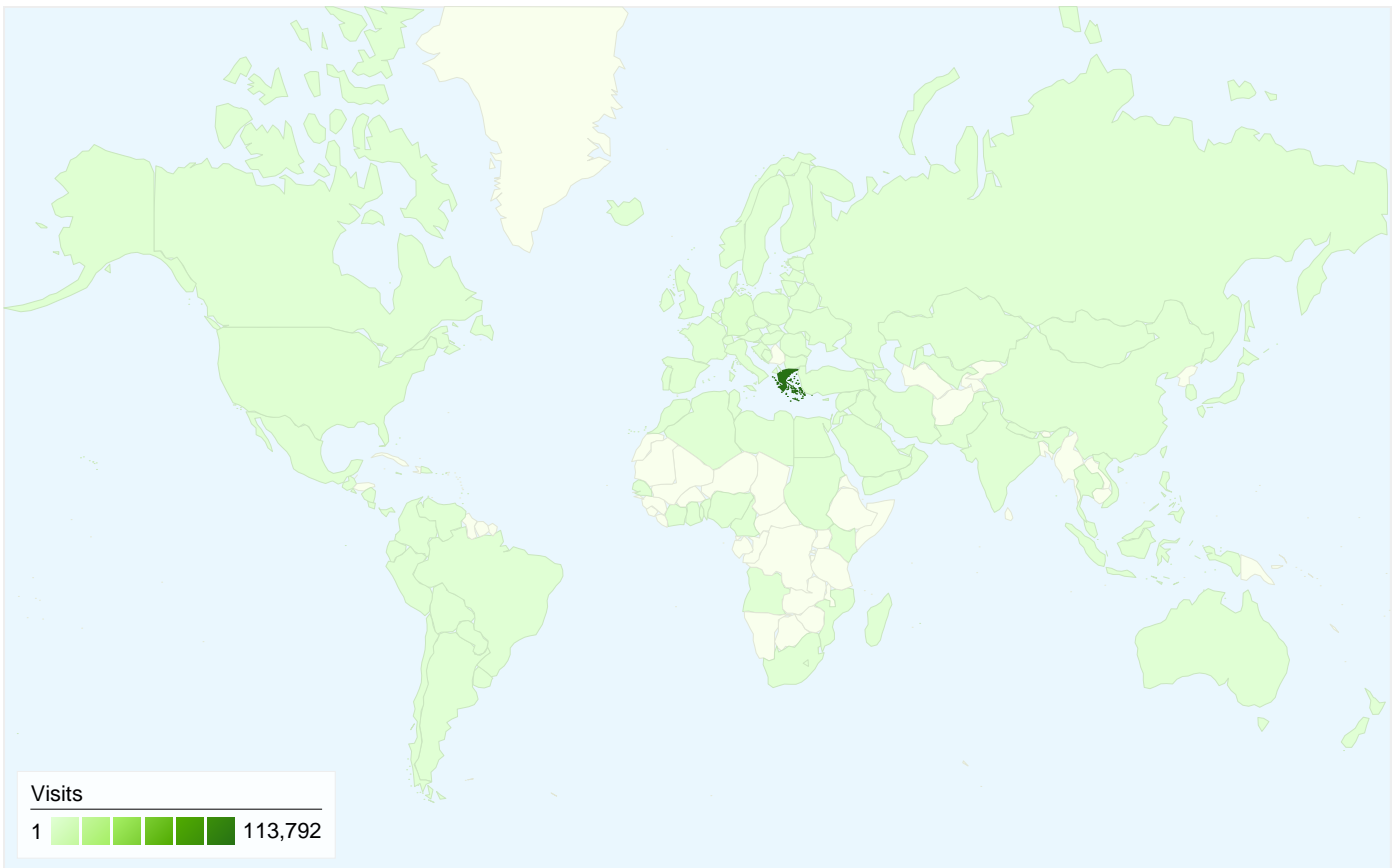

Site Usage

Traffic Sources Overview

Visitors Overview

Map Overlay world

Content Overview

Pages	Page Views	% Page Views
/	98,550	14.53%
/forum/index.php	38,355	5.65%
/index.php?option=com_docm	21,083	3.11%
/index.php?option=com_docm	20,449	3.01%
/index.php?option=com_docm	20,212	2.98%

All traffic sources sent a total of 128,194 visits

-  **36.72%** Direct Traffic
-  **10.25%** Referring Sites
-  **53.01%** Search Engines

- **Search Engines**
67,957.00 (53.01%)
- **Direct Traffic**
47,078.00 (36.72%)
- **Referring Sites**
13,134.00 (10.25%)
- **Other**
25 (0.02%)

128,194 visits came from 125 countries/territories

Site Usage

Country/Territory	Visits	Pages/Visit	Avg. Time on Site	% New Visits	Bounce Rate
Greece	113,792	5.49	00:06:14	32.37%	45.34%
Cyprus	2,927	6.29	00:07:08	36.45%	40.25%
Germany	2,119	4.13	00:03:01	37.94%	54.88%
United Kingdom	1,272	4.40	00:06:01	50.08%	49.92%
United States	716	1.92	00:01:44	86.59%	80.03%
Italy	616	3.21	00:01:58	56.17%	59.25%
Serbia	449	2.01	00:01:05	78.40%	77.51%
Spain	382	3.83	00:08:21	58.12%	58.90%
Egypt	364	7.01	00:13:55	49.18%	51.65%
Brazil	324	1.63	00:00:49	91.05%	82.41%

1 - 10 of 125

54,165 people visited this site

128,194 Visits

54,165 Absolute Unique Visitors

678,427 Page Views

5.29 Average Page Views

00:05:58 Time on Site

47.11% Bounce Rate