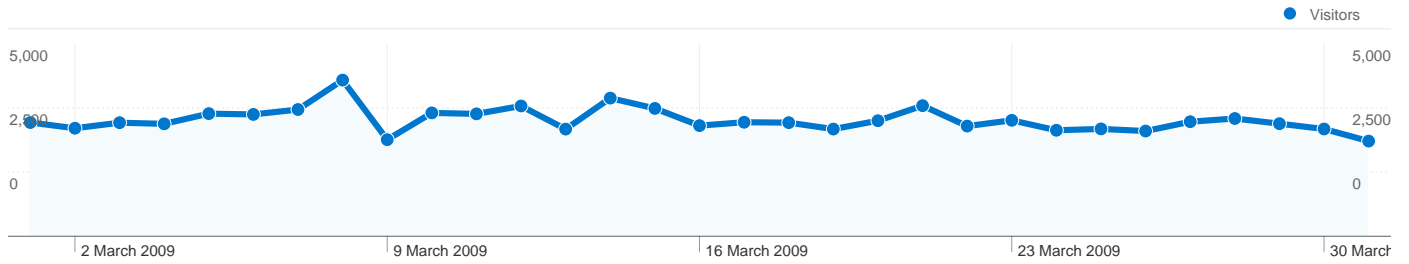

All traffic sources sent a total of 128,194 visits

-  **36.72%** Direct Traffic
-  **10.25%** Referring Sites
-  **53.01%** Search Engines

- **Search Engines**
67,957.00 (53.01%)
- **Direct Traffic**
47,078.00 (36.72%)
- **Referring Sites**
13,134.00 (10.25%)
- **Other**
25 (0.02%)

128,194 visits came from 125 countries/territories

Site Usage

Country/Territory	Visits	Pages/Visit	Avg. Time on Site	% New Visits	Bounce Rate
Greece	113,792	5.49	00:06:14	32.37%	45.34%
Cyprus	2,927	6.29	00:07:08	36.45%	40.25%
Germany	2,119	4.13	00:03:01	37.94%	54.88%
United Kingdom	1,272	4.40	00:06:01	50.08%	49.92%
United States	716	1.92	00:01:44	86.59%	80.03%
Italy	616	3.21	00:01:58	56.17%	59.25%
Serbia	449	2.01	00:01:05	78.40%	77.51%
Spain	382	3.83	00:08:21	58.12%	58.90%
Egypt	364	7.01	00:13:55	49.18%	51.65%
Brazil	324	1.63	00:00:49	91.05%	82.41%

1 - 10 of 125

54,165 people visited this site

128,194 Visits

54,165 Absolute Unique Visitors

678,427 Page Views

5.29 Average Page Views

00:05:58 Time on Site

47.11% Bounce Rate