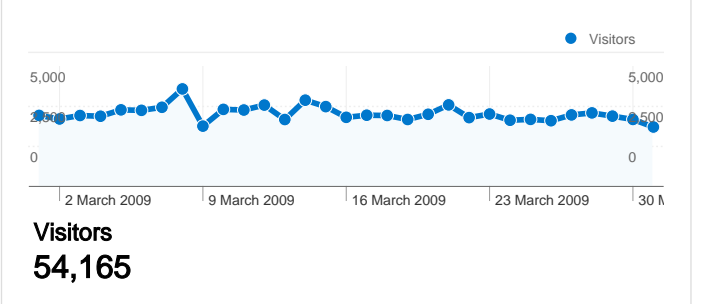

Site Usage

Traffic Sources Overview

Visitors Overview

Map Overlay world

Content Overview

Pages	Page Views	% Page Views
/	98,550	14.53%
/forum/index.php	38,355	5.65%
/index.php?option=com_docm	21,083	3.11%
/index.php?option=com_docm	20,449	3.01%
/index.php?option=com_docm	20,212	2.98%

All traffic sources sent a total of 128,194 visits

-  **36.72%** Direct Traffic
-  **10.25%** Referring Sites
-  **53.01%** Search Engines

- **Search Engines**
67,957.00 (53.01%)
- **Direct Traffic**
47,078.00 (36.72%)
- **Referring Sites**
13,134.00 (10.25%)
- **Other**
25 (0.02%)

1 - 10 of 125

54,165 people visited this site

128,194 Visits

54,165 Absolute Unique Visitors

678,427 Page Views

5.29 Average Page Views

00:05:58 Time on Site

47.11% Bounce Rate

Pages on this site were viewed a total of 678,427 times

678,427 Page Views

493,398 Unique Views

47.11% Bounce Rate

Top Content

Pages	Page Views	% Page Views
/	98,550	14.53%
/forum/index.php	38,355	5.65%
/index.php?option=com_docman&Itemid=147	21,083	3.11%
/index.php?option=com_docman&task=cat_view&gid=58&Itemid=	20,449	3.01%
/index.php?option=com_docman&task=cat_view&gid=48&Itemid=	20,212	2.98%