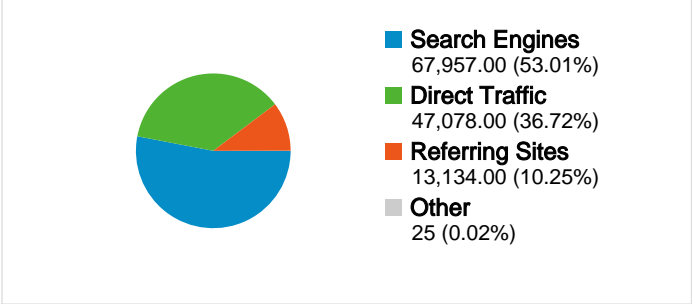

Site Usage

Traffic Sources Overview

Visitors Overview

Map Overlay world

Content Overview

Pages	Page Views	% Page Views
/	98,550	14.53%
/forum/index.php	38,355	5.65%
/index.php?option=com_docm	21,083	3.11%
/index.php?option=com_docm	20,449	3.01%
/index.php?option=com_docm	20,212	2.98%

All traffic sources sent a total of 128,194 visits

-  **36.72%** Direct Traffic
-  **10.25%** Referring Sites
-  **53.01%** Search Engines

- **Search Engines**
67,957.00 (53.01%)
- **Direct Traffic**
47,078.00 (36.72%)
- **Referring Sites**
13,134.00 (10.25%)
- **Other**
25 (0.02%)

128,194 visits came from 125 countries/territories

Site Usage

Country/Territory	Visits	Pages/Visit	Avg. Time on Site	% New Visits	Bounce Rate
Greece	113,792	5.49	00:06:14	32.37%	45.34%
Cyprus	2,927	6.29	00:07:08	36.45%	40.25%
Germany	2,119	4.13	00:03:01	37.94%	54.88%
United Kingdom	1,272	4.40	00:06:01	50.08%	49.92%
United States	716	1.92	00:01:44	86.59%	80.03%
Italy	616	3.21	00:01:58	56.17%	59.25%
Serbia	449	2.01	00:01:05	78.40%	77.51%
Spain	382	3.83	00:08:21	58.12%	58.90%
Egypt	364	7.01	00:13:55	49.18%	51.65%
Brazil	324	1.63	00:00:49	91.05%	82.41%

Pages on this site were viewed a total of 678,427 times

678,427 Page Views

493,398 Unique Views

47.11% Bounce Rate

Top Content

Pages	Page Views	% Page Views
/	98,550	14.53%
/forum/index.php	38,355	5.65%
/index.php?option=com_docman&Itemid=147	21,083	3.11%
/index.php?option=com_docman&task=cat_view&gid=58&Itemid=	20,449	3.01%
/index.php?option=com_docman&task=cat_view&gid=48&Itemid=	20,212	2.98%