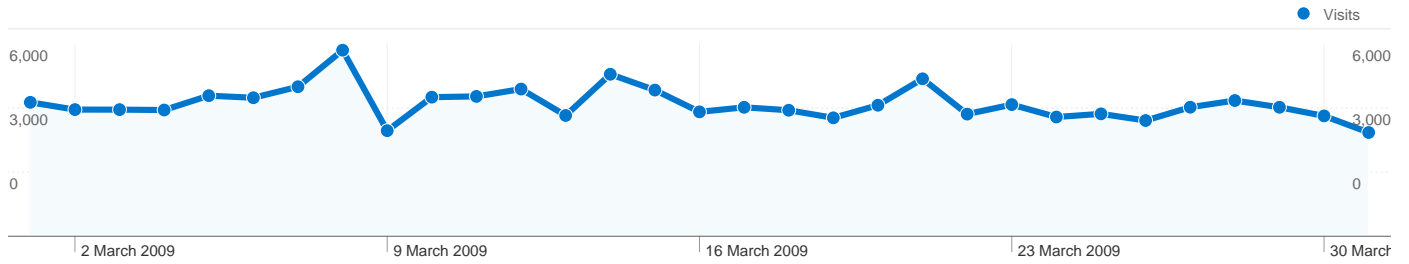

All traffic sources sent a total of 128,194 visits

-  **36.72%** Direct Traffic
-  **10.25%** Referring Sites
-  **53.01%** Search Engines

- **Search Engines**
67,957.00 (53.01%)
- **Direct Traffic**
47,078.00 (36.72%)
- **Referring Sites**
13,134.00 (10.25%)
- **Other**
25 (0.02%)

128,194 visits came from 125 countries/territories

Site Usage

Country/Territory	Visits	Pages/Visit	Avg. Time on Site	% New Visits	Bounce Rate
Greece	113,792	5.49	00:06:14	32.37%	45.34%
Cyprus	2,927	6.29	00:07:08	36.45%	40.25%
Germany	2,119	4.13	00:03:01	37.94%	54.88%
United Kingdom	1,272	4.40	00:06:01	50.08%	49.92%
United States	716	1.92	00:01:44	86.59%	80.03%
Italy	616	3.21	00:01:58	56.17%	59.25%
Serbia	449	2.01	00:01:05	78.40%	77.51%
Spain	382	3.83	00:08:21	58.12%	58.90%
Egypt	364	7.01	00:13:55	49.18%	51.65%
Brazil	324	1.63	00:00:49	91.05%	82.41%

1 - 10 of 125

54,165 people visited this site

128,194 Visits

54,165 Absolute Unique Visitors

678,427 Page Views

5.29 Average Page Views

00:05:58 Time on Site

47.11% Bounce Rate

Pages on this site were viewed a total of 678,427 times

678,427 Page Views

493,398 Unique Views

47.11% Bounce Rate

Top Content

Pages	Page Views	% Page Views
/	98,550	14.53%
/forum/index.php	38,355	5.65%
/index.php?option=com_docman&Itemid=147	21,083	3.11%
/index.php?option=com_docman&task=cat_view&gid=58&Itemid=	20,449	3.01%
/index.php?option=com_docman&task=cat_view&gid=48&Itemid=	20,212	2.98%