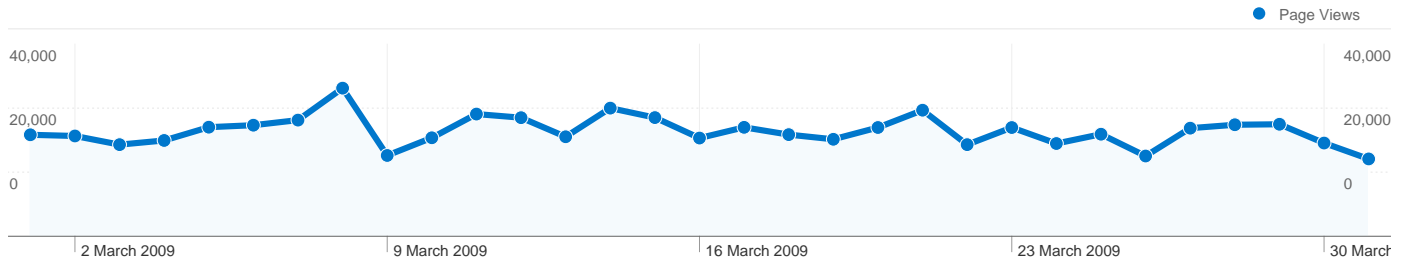

Pages on this site were viewed a total of 678,427 times

678,427 Page Views

493,398 Unique Views

47.11% Bounce Rate

Top Content

Pages	Page Views	% Page Views
/	98,550	14.53%
/forum/index.php	38,355	5.65%
/index.php?option=com_docman&Itemid=147	21,083	3.11%
/index.php?option=com_docman&task=cat_view&gid=58&Itemid=	20,449	3.01%
/index.php?option=com_docman&task=cat_view&gid=48&Itemid=	20,212	2.98%