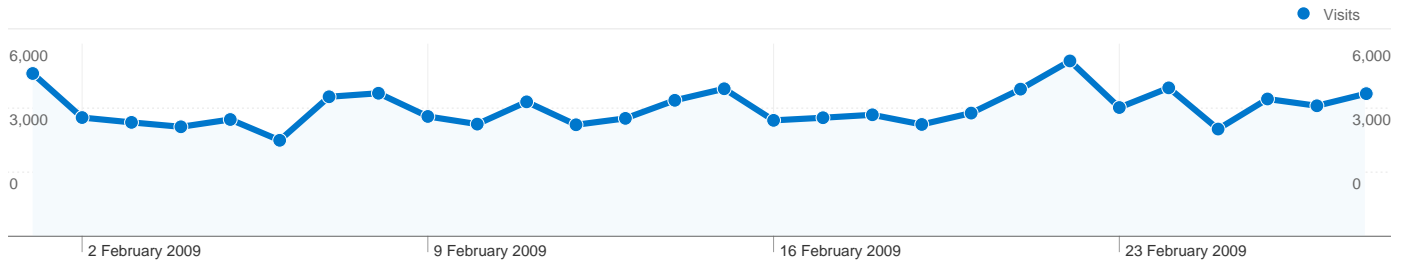

**Site Usage**

**112,045** Visits

**44.83%** Bounce Rate

**601,376** Page Views

**00:05:13** Avg. Time on Site

**5.37** Pages/Visit

**37.94%** % New Visits

**Traffic Sources Overview**

All traffic sources sent a total of 112,045 visits

-  35.80% Direct Traffic
-  10.24% Referring Sites
-  53.94% Search Engines

- Search Engines  
60,435.00 (53.94%)
- Direct Traffic  
40,111.00 (35.80%)
- Referring Sites  
11,476.00 (10.24%)
- Other  
23 (0.02%)

## 50,495 people visited this site

112,045 Visits

50,495 Absolute Unique Visitors

601,376 Page Views

5.37 Average Page Views

00:05:13 Time on Site

44.83% Bounce Rate

37.94% New Visits

Pages on this site were viewed a total of 601,376 times

 601,376 Page Views

 435,910 Unique Views

 44.83% Bounce Rate