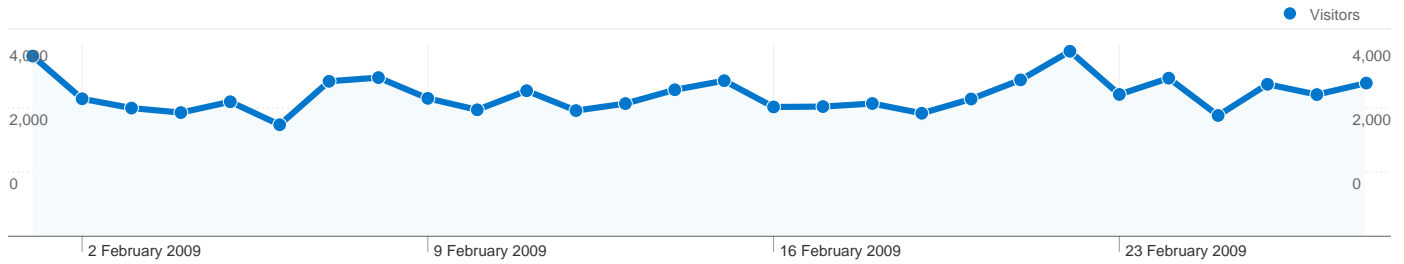

**Site Usage**

**112,045** Visits

**44.83%** Bounce Rate

**601,376** Page Views

**00:05:13** Avg. Time on Site

**5.37** Pages/Visit

**37.94%** % New Visits

**Traffic Sources Overview**

### 112,045 visits came from 125 countries/territories

Site Usage

Country/Territory	Visits	Pages/Visit	Avg. Time on Site	% New Visits	Bounce Rate
<b>Visits</b> <b>112,045</b> % of Site Total: 100.00%	<b>Pages/Visit</b> <b>5.37</b> Site Avg: 5.37 (0.00%)	<b>Avg. Time on Site</b> <b>00:05:13</b> Site Avg: 00:05:13 (0.00%)	<b>% New Visits</b> <b>38.07%</b> Site Avg: 37.94% (0.34%)	<b>Bounce Rate</b> <b>44.83%</b> Site Avg: 44.83% (0.00%)	
Greece	98,878	5.60	00:05:29	34.65%	42.69%
Cyprus	2,402	5.37	00:05:06	40.09%	38.72%
Germany	2,177	5.06	00:05:56	34.50%	44.37%
United Kingdom	1,002	4.61	00:03:46	53.59%	53.89%
United States	918	1.56	00:00:35	92.81%	85.95%
Italy	582	3.65	00:02:06	59.45%	50.17%
Serbia	370	2.78	00:01:31	77.03%	70.54%
Indonesia	352	1.81	00:01:51	91.76%	81.25%
Brazil	316	1.72	00:00:50	91.14%	82.59%
Egypt	297	4.60	00:05:47	74.41%	68.35%

## 50,495 people visited this site

112,045 Visits

50,495 Absolute Unique Visitors

601,376 Page Views

5.37 Average Page Views

00:05:13 Time on Site

44.83% Bounce Rate

37.94% New Visits

Pages on this site were viewed a total of 601,376 times

 601,376 Page Views

 435,910 Unique Views

 44.83% Bounce Rate