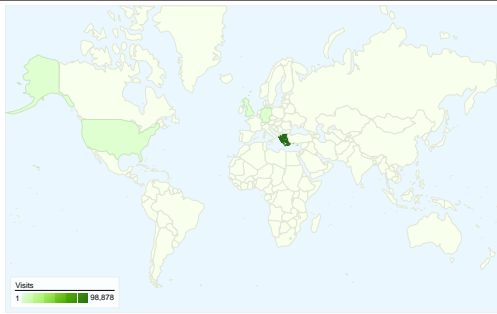

**Site Usage**

**112,045** Visits

**44.83%** Bounce Rate

**601,376** Page Views

**00:05:13** Avg. Time on Site

**5.37** Pages/Visit

**37.94%** % New Visits

**Traffic Sources Overview**

- **Search Engines**  
60,435.00 (53.94%)
- **Direct Traffic**  
40,111.00 (35.80%)
- **Referring Sites**  
11,476.00 (10.24%)
- **Other**  
23 (0.02%)

**Visitors Overview**

**Visitors**  
**50,495**

**Map Overlay world**

All traffic sources sent a total of 112,045 visits

-  35.80% Direct Traffic
-  10.24% Referring Sites
-  53.94% Search Engines

- Search Engines  
60,435.00 (53.94%)
- Direct Traffic  
40,111.00 (35.80%)
- Referring Sites  
11,476.00 (10.24%)
- Other  
23 (0.02%)

### 112,045 visits came from 125 countries/territories

Site Usage

Country/Territory	Visits	Pages/Visit	Avg. Time on Site	% New Visits	Bounce Rate
<b>Visits</b> <b>112,045</b> % of Site Total: 100.00%	<b>Pages/Visit</b> <b>5.37</b> Site Avg: 5.37 (0.00%)	<b>Avg. Time on Site</b> <b>00:05:13</b> Site Avg: 00:05:13 (0.00%)	<b>% New Visits</b> <b>38.07%</b> Site Avg: 37.94% (0.34%)	<b>Bounce Rate</b> <b>44.83%</b> Site Avg: 44.83% (0.00%)	
Greece	98,878	5.60	00:05:29	34.65%	42.69%
Cyprus	2,402	5.37	00:05:06	40.09%	38.72%
Germany	2,177	5.06	00:05:56	34.50%	44.37%
United Kingdom	1,002	4.61	00:03:46	53.59%	53.89%
United States	918	1.56	00:00:35	92.81%	85.95%
Italy	582	3.65	00:02:06	59.45%	50.17%
Serbia	370	2.78	00:01:31	77.03%	70.54%
Indonesia	352	1.81	00:01:51	91.76%	81.25%
Brazil	316	1.72	00:00:50	91.14%	82.59%
Egypt	297	4.60	00:05:47	74.41%	68.35%