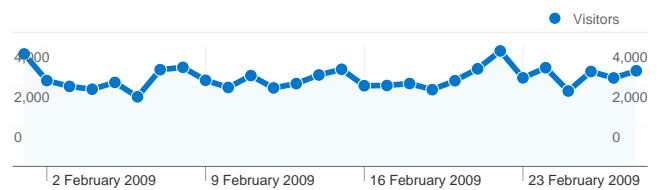

Visitors Overview

Visitors
50,495