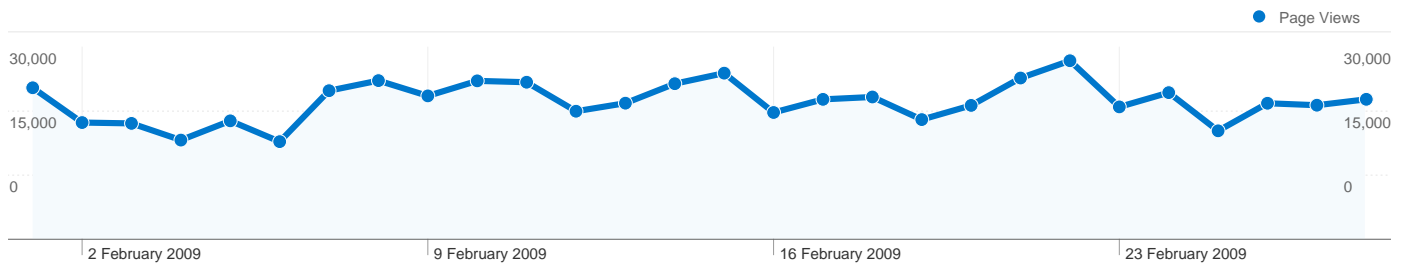

## 50,495 people visited this site

112,045 Visits

50,495 Absolute Unique Visitors

601,376 Page Views

5.37 Average Page Views

00:05:13 Time on Site

44.83% Bounce Rate

37.94% New Visits

Pages on this site were viewed a total of 601,376 times

 601,376 Page Views

 435,910 Unique Views

 44.83% Bounce Rate