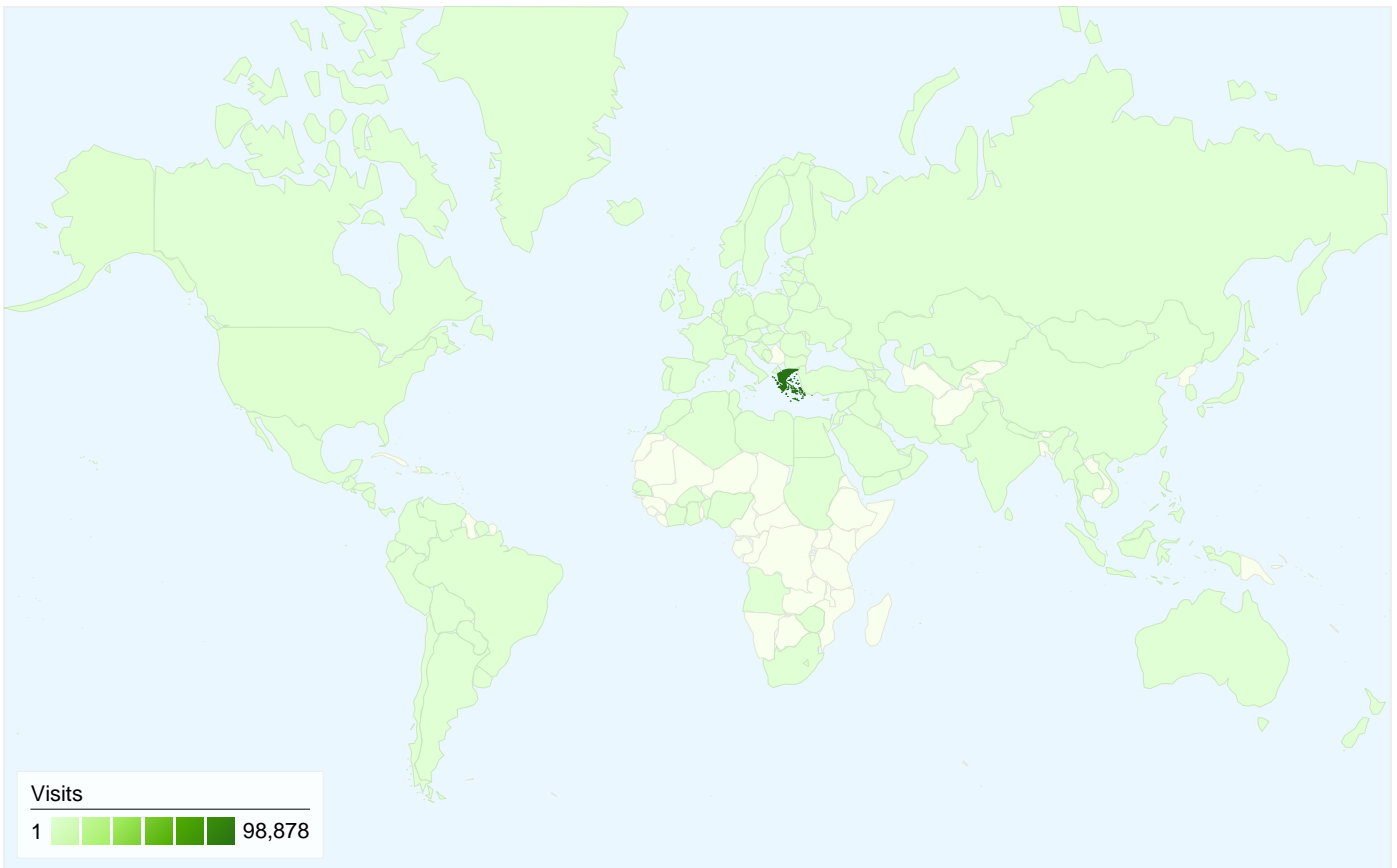

- **Search Engines**  
60,435.00 (53.94%)
- **Direct Traffic**  
40,111.00 (35.80%)
- **Referring Sites**  
11,476.00 (10.24%)
- **Other**  
23 (0.02%)

**Visitors Overview**

**Visitors**  
**50,495**

**Map Overlay world**

All traffic sources sent a total of 112,045 visits

-  35.80% Direct Traffic
-  10.24% Referring Sites
-  53.94% Search Engines

- Search Engines  
60,435.00 (53.94%)
- Direct Traffic  
40,111.00 (35.80%)
- Referring Sites  
11,476.00 (10.24%)
- Other  
23 (0.02%)

## Top Traffic Sources

Sources	Visits	% visits
google (organic)	58,124	51.88%
(direct) ((none))	40,111	35.80%
images.google.gr (referral)	1,996	1.78%
wehellas.gr (referral)	1,093	0.98%
search (organic)	921	0.82%

### 112,045 visits came from 125 countries/territories

Site Usage

Country/Territory	Visits	Pages/Visit	Avg. Time on Site	% New Visits	Bounce Rate
<b>Visits</b> <b>112,045</b> % of Site Total: 100.00%	<b>Pages/Visit</b> <b>5.37</b> Site Avg: 5.37 (0.00%)	<b>Avg. Time on Site</b> <b>00:05:13</b> Site Avg: 00:05:13 (0.00%)	<b>% New Visits</b> <b>38.07%</b> Site Avg: 37.94% (0.34%)	<b>Bounce Rate</b> <b>44.83%</b> Site Avg: 44.83% (0.00%)	
Greece	98,878	5.60	00:05:29	34.65%	42.69%
Cyprus	2,402	5.37	00:05:06	40.09%	38.72%
Germany	2,177	5.06	00:05:56	34.50%	44.37%
United Kingdom	1,002	4.61	00:03:46	53.59%	53.89%
United States	918	1.56	00:00:35	92.81%	85.95%
Italy	582	3.65	00:02:06	59.45%	50.17%
Serbia	370	2.78	00:01:31	77.03%	70.54%
Indonesia	352	1.81	00:01:51	91.76%	81.25%
Brazil	316	1.72	00:00:50	91.14%	82.59%
Egypt	297	4.60	00:05:47	74.41%	68.35%