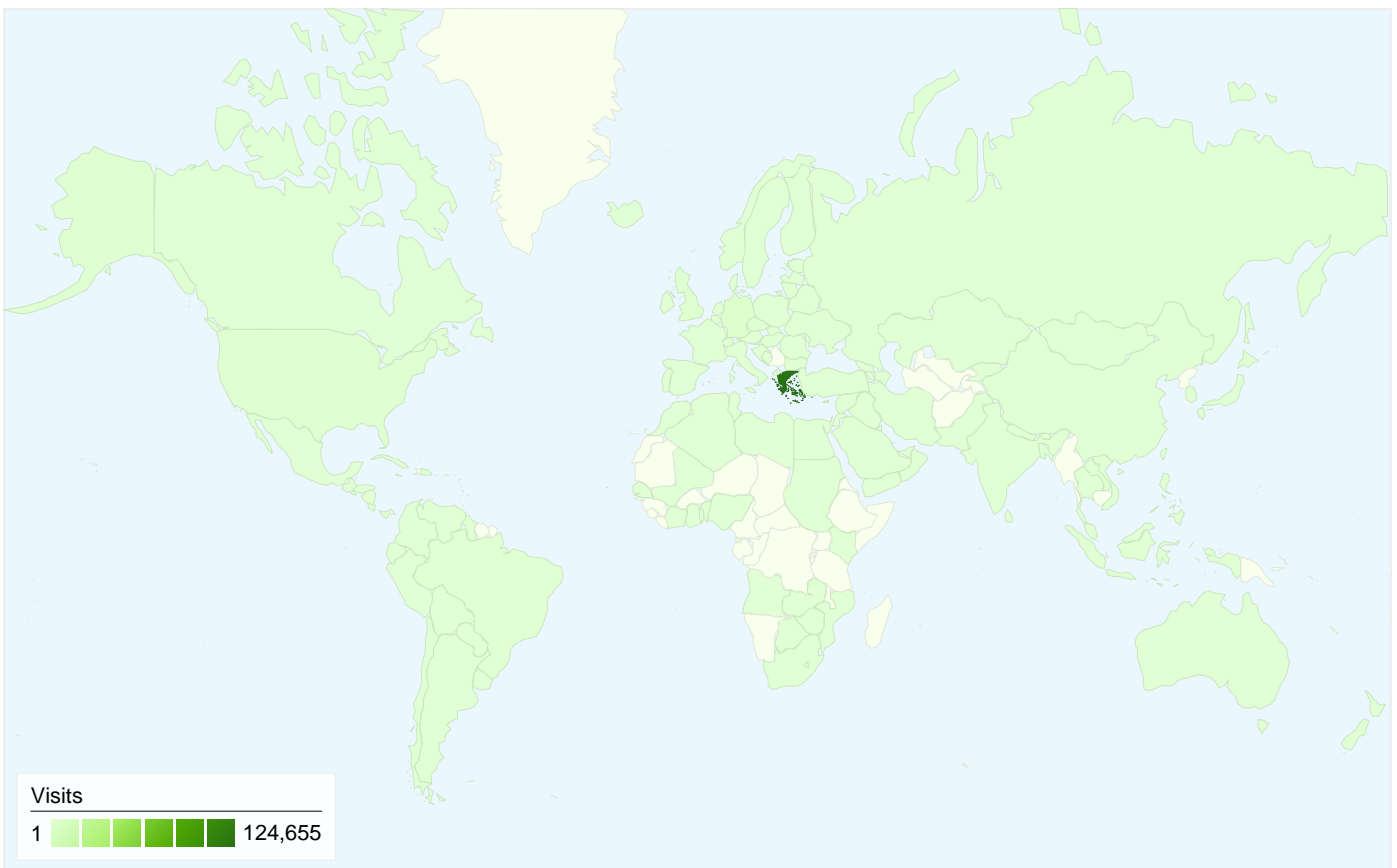

141,339 visits came from 137 countries/territories

Site Usage

Visits	Pages/Visit	Avg. Time on Site	% New Visits	Bounce Rate	
141,339 % of Site Total: 100.00%	5.75 Site Avg: 5.75 (0.00%)	00:06:28 Site Avg: 00:06:28 (0.00%)	36.34% Site Avg: 36.22% (0.33%)	39.25% Site Avg: 39.25% (0.00%)	
Country/Territory	Visits	Pages/Visit	Avg. Time on Site	% New Visits	Bounce Rate
Greece	124,655	6.03	00:06:44	32.85%	36.52%
Cyprus	3,384	6.26	00:11:28	35.22%	32.03%
Germany	2,511	5.42	00:05:54	38.83%	40.70%
United Kingdom	1,234	4.18	00:03:55	61.02%	57.54%
United States	857	1.85	00:00:51	88.21%	84.83%
Italy	699	3.64	00:02:52	66.09%	61.95%
Brazil	480	1.60	00:01:01	88.33%	83.75%
Netherlands	468	2.26	00:01:57	40.60%	75.21%
Indonesia	413	1.37	00:01:08	90.56%	84.75%
Serbia	385	2.28	00:01:12	83.12%	72.73%

1 - 10 of 137