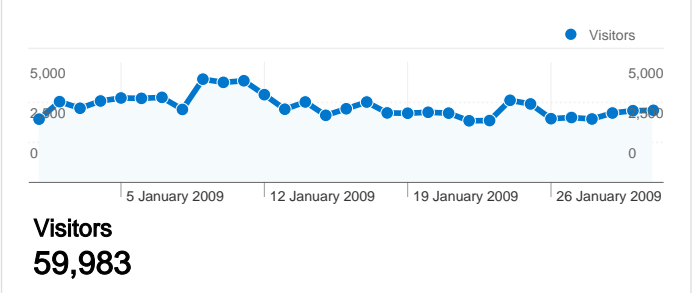

Site Usage

- 141,339** Visits
- 39.25%** Bounce Rate
- 812,970** Page Views
- 00:06:28** Avg. Time on Site
- 5.75** Pages/Visit
- 36.22%** % New Visits

Traffic Sources Overview

Visitors Overview

Map Overlay world

All traffic sources sent a total of 141,339 visits

-  **33.57%** Direct Traffic
-  **11.02%** Referring Sites
-  **55.37%** Search Engines

- **Search Engines**
78,254.00 (55.37%)
- **Direct Traffic**
47,442.00 (33.57%)
- **Referring Sites**
15,577.00 (11.02%)
- **Other**
66 (0.05%)

1 - 10 of 137

59,983 people visited this site

141,339 Visits

59,983 Absolute Unique Visitors

812,970 Page Views

5.75 Average Page Views

00:06:28 Time on Site

39.25% Bounce Rate

Pages on this site were viewed a total of 812,970 times

812,970 Page Views

577,649 Unique Views

39.25% Bounce Rate

Top Content

Pages	Page Views	% Page Views
/	121,573	14.95%
/index.php?option=com_docman&Itemid=147	61,273	7.54%
/forum/index.php	41,626	5.12%
/index.php?option=com_docman&task=cat_view&gid=48&Itemid=	36,649	4.51%
/index.php?option=com_docman&task=cat_view&gid=58&Itemid=	36,325	4.47%