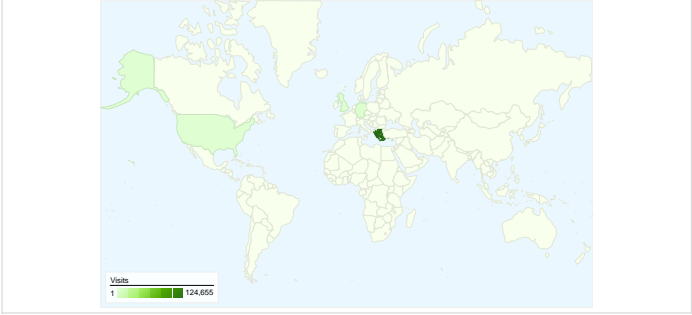

Site Usage

- 141,339** Visits
- 39.25%** Bounce Rate
- 812,970** Page Views
- 00:06:28** Avg. Time on Site
- 5.75** Pages/Visit
- 36.22%** % New Visits

Traffic Sources Overview

Visitors Overview

Map Overlay world

All traffic sources sent a total of 141,339 visits

-  **33.57%** Direct Traffic
-  **11.02%** Referring Sites
-  **55.37%** Search Engines

- **Search Engines**
78,254.00 (55.37%)
- **Direct Traffic**
47,442.00 (33.57%)
- **Referring Sites**
15,577.00 (11.02%)
- **Other**
66 (0.05%)

Top Traffic Sources

Sources	Visits	% visits
google (organic)	75,521	53.43%
(direct) ((none))	47,442	33.57%
images.google.gr (referral)	2,373	1.68%
wehellas.gr (referral)	1,216	0.86%
search (organic)	1,115	0.79%

1 - 10 of 137

59,983 people visited this site

141,339 Visits

59,983 Absolute Unique Visitors

812,970 Page Views

5.75 Average Page Views

00:06:28 Time on Site

39.25% Bounce Rate