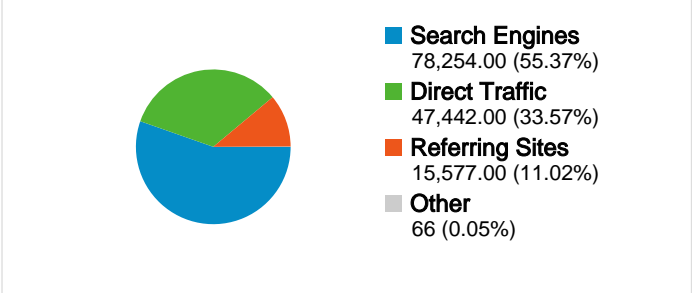

Site Usage

- 141,339** Visits
- 39.25%** Bounce Rate
- 812,970** Page Views
- 00:06:28** Avg. Time on Site
- 5.75** Pages/Visit
- 36.22%** % New Visits

Traffic Sources Overview

Visitors Overview

Map Overlay world

All traffic sources sent a total of 141,339 visits

-  **33.57%** Direct Traffic
-  **11.02%** Referring Sites
-  **55.37%** Search Engines

- **Search Engines**
78,254.00 (55.37%)
- **Direct Traffic**
47,442.00 (33.57%)
- **Referring Sites**
15,577.00 (11.02%)
- **Other**
66 (0.05%)

Top Traffic Sources

Sources	Visits	% visits
google (organic)	75,521	53.43%
(direct) ((none))	47,442	33.57%
images.google.gr (referral)	2,373	1.68%
wehellas.gr (referral)	1,216	0.86%
search (organic)	1,115	0.79%

1 - 10 of 137

59,983 people visited this site

141,339 Visits

59,983 Absolute Unique Visitors

812,970 Page Views

5.75 Average Page Views

00:06:28 Time on Site

39.25% Bounce Rate