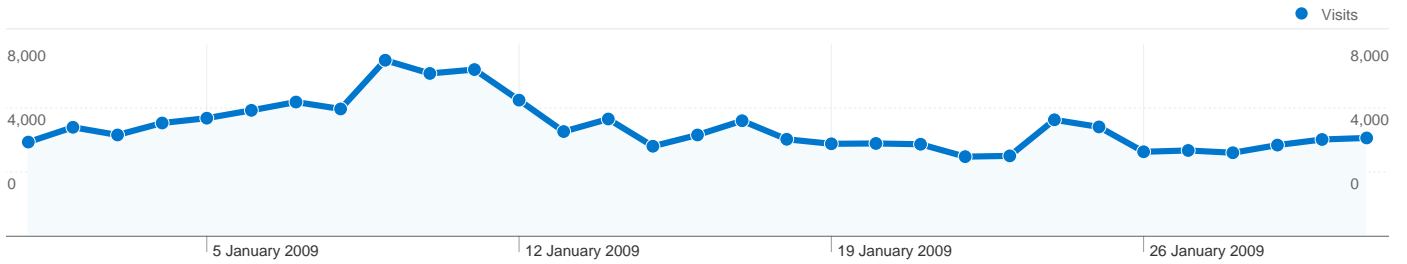

Site Usage

- 141,339** Visits
- 39.25%** Bounce Rate
- 812,970** Page Views
- 00:06:28** Avg. Time on Site
- 5.75** Pages/Visit
- 36.22%** % New Visits

Traffic Sources Overview

Visitors Overview

Map Overlay world

All traffic sources sent a total of 141,339 visits

-  **33.57%** Direct Traffic
-  **11.02%** Referring Sites
-  **55.37%** Search Engines

- **Search Engines**
78,254.00 (55.37%)
- **Direct Traffic**
47,442.00 (33.57%)
- **Referring Sites**
15,577.00 (11.02%)
- **Other**
66 (0.05%)

1 - 10 of 137

59,983 people visited this site

141,339 Visits

59,983 Absolute Unique Visitors

812,970 Page Views

5.75 Average Page Views

00:06:28 Time on Site

39.25% Bounce Rate

Pages on this site were viewed a total of 812,970 times

812,970 Page Views

577,649 Unique Views

39.25% Bounce Rate

Top Content

Pages	Page Views	% Page Views
/	121,573	14.95%
/index.php?option=com_docman&Itemid=147	61,273	7.54%
/forum/index.php	41,626	5.12%
/index.php?option=com_docman&task=cat_view&gid=48&Itemid=	36,649	4.51%
/index.php?option=com_docman&task=cat_view&gid=58&Itemid=	36,325	4.47%