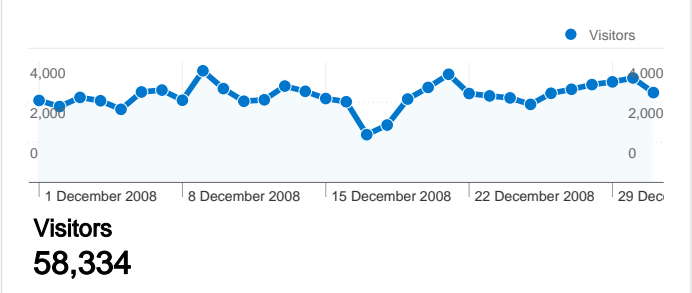

Visitors Overview