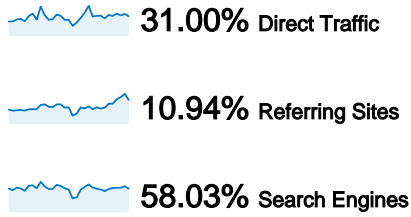

**Site Usage**

<b>122,196</b> Visits	<b>41.84%</b> Bounce Rate
<b>658,520</b> Page Views	<b>00:05:33</b> Avg. Time on Site
<b>5.39</b> Pages/Visit	<b>41.14%</b> % New Visits

**Traffic Sources Overview**

**Visitors Overview**

**Map Overlay world**

**Content Overview**

Pages	Page Views	% Page Views
/	93,772	14.24%
/forum/index.php	44,678	6.78%
/index.php?option=com_docm	33,635	5.11%
/forum/index.php?showtopic=1	23,540	3.57%
/index.php?option=com_docm	18,019	2.74%

All traffic sources sent a total of 122,196 visits

- Search Engines**  
70,910.00 (58.03%)
- Direct Traffic**  
37,876.00 (31.00%)
- Referring Sites**  
13,363.00 (10.94%)
- Other**  
47 (0.04%)

Pages on this site were viewed a total of 658,520 times

 658,520 Page Views

 487,961 Unique Views

 41.84% Bounce Rate