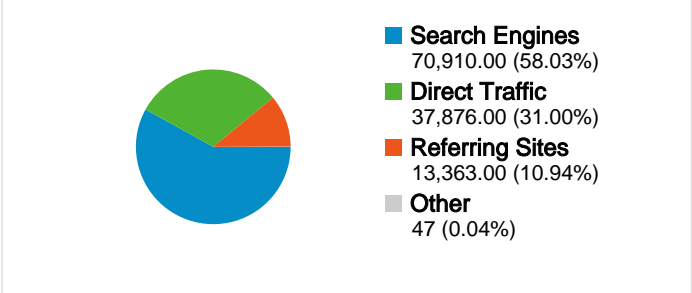

**Site Usage**

<b>122,196</b> Visits	<b>41.84%</b> Bounce Rate
<b>658,520</b> Page Views	<b>00:05:33</b> Avg. Time on Site
<b>5.39</b> Pages/Visit	<b>41.14%</b> % New Visits

**Traffic Sources Overview**

All traffic sources sent a total of 122,196 visits

- Search Engines**  
70,910.00 (58.03%)
- Direct Traffic**  
37,876.00 (31.00%)
- Referring Sites**  
13,363.00 (10.94%)
- Other**  
47 (0.04%)

## 58,334 people visited this site

122,196 Visits

58,334 Absolute Unique Visitors

658,520 Page Views

5.39 Average Page Views

00:05:33 Time on Site

41.84% Bounce Rate

41.14% New Visits

Pages on this site were viewed a total of 658,520 times

 658,520 Page Views

 487,961 Unique Views

 41.84% Bounce Rate