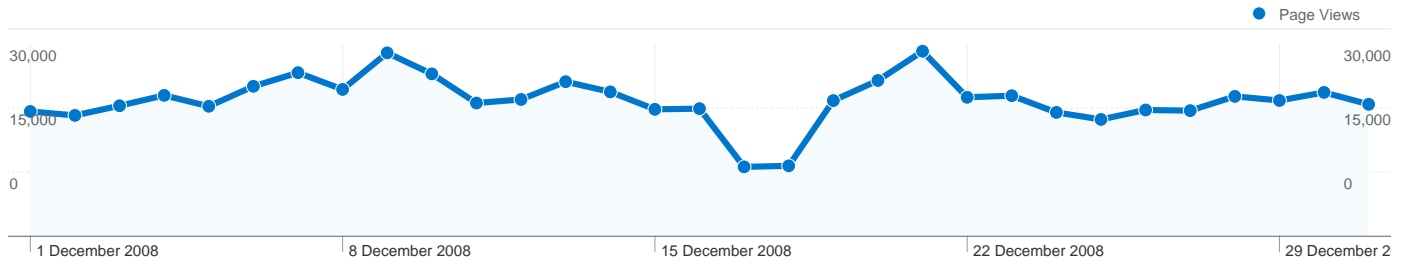

## 58,334 people visited this site

122,196 Visits

58,334 Absolute Unique Visitors

658,520 Page Views

5.39 Average Page Views

00:05:33 Time on Site

41.84% Bounce Rate

41.14% New Visits

Pages on this site were viewed a total of 658,520 times

 658,520 Page Views

 487,961 Unique Views

 41.84% Bounce Rate