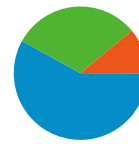

**Site Usage**

<b>122,196</b> Visits	<b>41.84%</b> Bounce Rate
<b>658,520</b> Page Views	<b>00:05:33</b> Avg. Time on Site
<b>5.39</b> Pages/Visit	<b>41.14%</b> % New Visits

**Traffic Sources Overview**

**Visitors Overview**

**Map Overlay world**

**Content Overview**

Pages	Page Views	% Page Views
/	93,772	14.24%
/forum/index.php	44,678	6.78%
/index.php?option=com_docm	33,635	5.11%
/forum/index.php?showtopic=1	23,540	3.57%
/index.php?option=com_docm	18,019	2.74%

All traffic sources sent a total of 122,196 visits

- Search Engines**  
70,910.00 (58.03%)
- Direct Traffic**  
37,876.00 (31.00%)
- Referring Sites**  
13,363.00 (10.94%)
- Other**  
47 (0.04%)

Pages on this site were viewed a total of 658,520 times

 658,520 Page Views

 487,961 Unique Views

 41.84% Bounce Rate