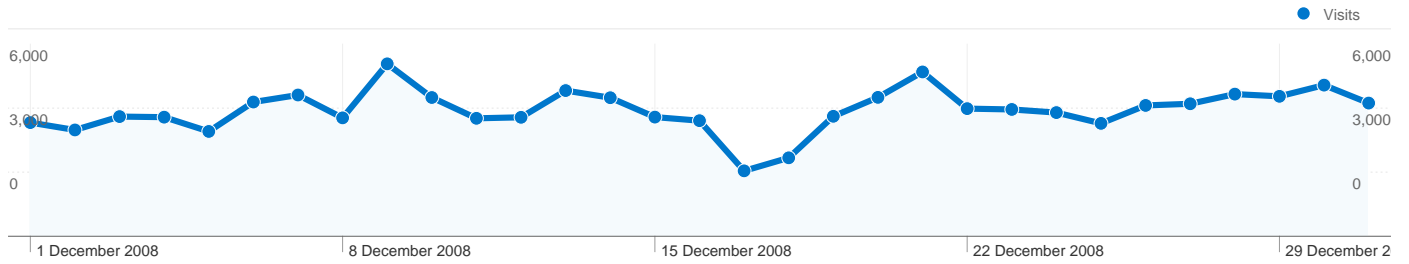

**Site Usage**

<b>122,196</b> Visits	<b>41.84%</b> Bounce Rate
<b>658,520</b> Page Views	<b>00:05:33</b> Avg. Time on Site
<b>5.39</b> Pages/Visit	<b>41.14%</b> % New Visits

**Traffic Sources Overview**

All traffic sources sent a total of 122,196 visits

- Search Engines**  
70,910.00 (58.03%)
- Direct Traffic**  
37,876.00 (31.00%)
- Referring Sites**  
13,363.00 (10.94%)
- Other**  
47 (0.04%)

## 58,334 people visited this site

122,196 Visits

58,334 Absolute Unique Visitors

658,520 Page Views

5.39 Average Page Views

00:05:33 Time on Site

41.84% Bounce Rate

41.14% New Visits

Pages on this site were viewed a total of 658,520 times

 658,520 Page Views

 487,961 Unique Views

 41.84% Bounce Rate