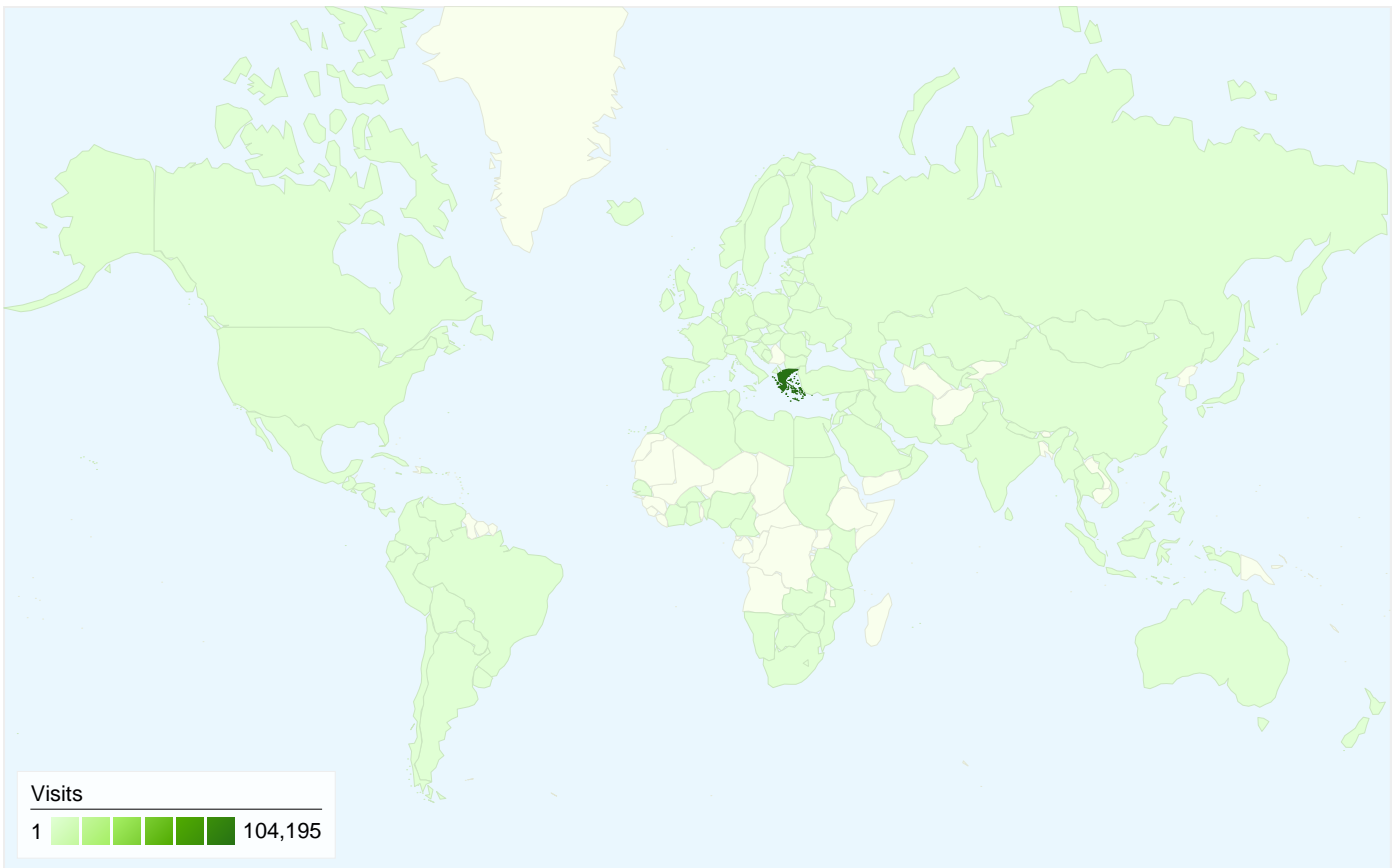

All traffic sources sent a total of 122,196 visits

- Search Engines**  
70,910.00 (58.03%)
- Direct Traffic**  
37,876.00 (31.00%)
- Referring Sites**  
13,363.00 (10.94%)
- Other**  
47 (0.04%)

## Top Traffic Sources

Sources	Visits	% visits
google (organic)	68,501	56.06%
(direct) ((none))	37,876	31.00%
images.google.gr (referral)	2,501	2.05%
wehellas.gr (referral)	1,486	1.22%
search (organic)	1,099	0.90%

## 122,196 visits came from 133 countries/territories

Site Usage

Country/Territory	Visits	Pages/Visit	Avg. Time on Site	% New Visits	Bounce Rate
<b>Greece</b>	<b>104,195</b>	5.74	00:05:56	36.37%	38.16%
<b>Cyprus</b>	<b>3,049</b>	6.30	00:06:53	42.34%	35.52%
<b>Germany</b>	<b>2,121</b>	5.54	00:06:16	48.14%	44.27%
<b>United Kingdom</b>	<b>1,286</b>	3.26	00:04:07	61.59%	61.04%
<b>United States</b>	<b>1,028</b>	2.35	00:01:32	86.87%	73.93%
<b>Italy</b>	<b>898</b>	3.13	00:02:13	65.03%	60.13%
<b>Brazil</b>	<b>611</b>	1.81	00:01:03	85.60%	80.85%
<b>Poland</b>	<b>584</b>	1.66	00:00:40	85.62%	80.48%
<b>Serbia</b>	<b>477</b>	2.19	00:01:33	79.87%	72.75%
<b>Indonesia</b>	<b>472</b>	1.73	00:01:44	89.62%	76.69%

## 58,334 people visited this site

122,196 Visits

58,334 Absolute Unique Visitors

658,520 Page Views

5.39 Average Page Views

00:05:33 Time on Site

41.84% Bounce Rate

41.14% New Visits