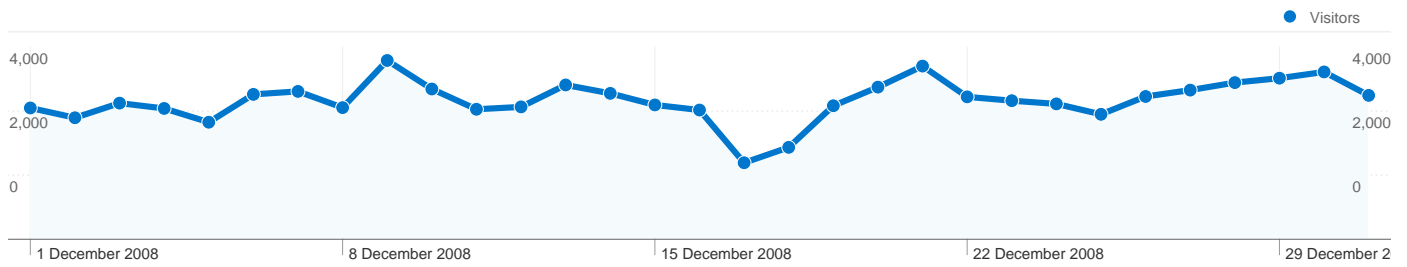

**Site Usage**

<b>122,196</b> Visits	<b>41.84%</b> Bounce Rate
<b>658,520</b> Page Views	<b>00:05:33</b> Avg. Time on Site
<b>5.39</b> Pages/Visit	<b>41.14%</b> % New Visits

**Traffic Sources Overview**

All traffic sources sent a total of 122,196 visits

- Search Engines**  
70,910.00 (58.03%)
- Direct Traffic**  
37,876.00 (31.00%)
- Referring Sites**  
13,363.00 (10.94%)
- Other**  
47 (0.04%)

## 58,334 people visited this site

122,196 Visits

58,334 Absolute Unique Visitors

658,520 Page Views

5.39 Average Page Views

00:05:33 Time on Site

41.84% Bounce Rate

41.14% New Visits

Pages on this site were viewed a total of 658,520 times

 658,520 Page Views

 487,961 Unique Views

 41.84% Bounce Rate