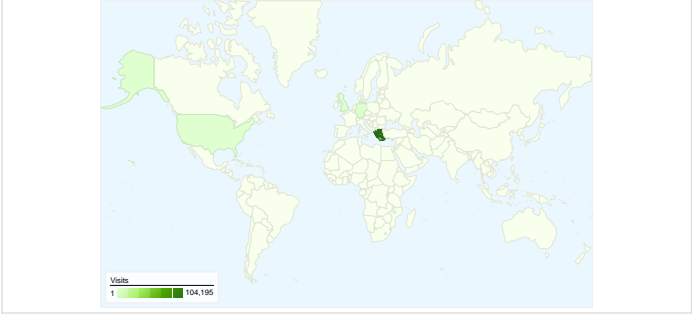

**Site Usage**

<b>122,196</b> Visits	<b>41.84%</b> Bounce Rate
<b>658,520</b> Page Views	<b>00:05:33</b> Avg. Time on Site
<b>5.39</b> Pages/Visit	<b>41.14%</b> % New Visits

**Traffic Sources Overview**

**Visitors Overview**

**Map Overlay world**

**Content Overview**

Pages	Page Views	% Page Views
/	93,772	14.24%
/forum/index.php	44,678	6.78%
/index.php?option=com_docm	33,635	5.11%
/forum/index.php?showtopic=1	23,540	3.57%
/index.php?option=com_docm	18,019	2.74%

All traffic sources sent a total of 122,196 visits

- Search Engines**  
70,910.00 (58.03%)
- Direct Traffic**  
37,876.00 (31.00%)
- Referring Sites**  
13,363.00 (10.94%)
- Other**  
47 (0.04%)

Pages on this site were viewed a total of 658,520 times

 658,520 Page Views

 487,961 Unique Views

 41.84% Bounce Rate