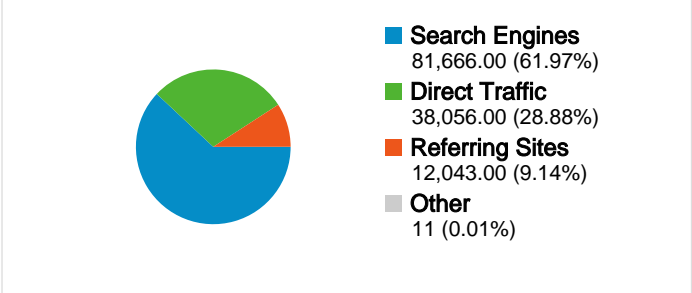

Site Usage

131,776 Visits	41.54% Bounce Rate
760,007 Page Views	00:05:54 Avg. Time on Site
5.77 Pages/Visit	40.50% % New Visits

Traffic Sources Overview

Visitors Overview

Map Overlay world

Content Overview

Pages	Page Views	% Page Views
/	89,473	11.77%
/index.php?option=com_docm	48,942	6.44%
/forum/index.php	44,849	5.90%
/index.php?option=com_docm	26,584	3.50%
/forum/index.php?showforum=	19,292	2.54%

All traffic sources sent a total of 131,776 visits

Top Traffic Sources

Sources	Visits	% visits
google (organic)	79,235	60.13%
(direct) ((none))	38,056	28.88%
images.google.gr (referral)	2,927	2.22%
wehellas.gr (referral)	1,371	1.04%
search (organic)	1,208	0.92%

Pages on this site were viewed a total of 760,007 times

760,007 Page Views

561,470 Unique Views

41.54% Bounce Rate

Top Content

Pages	Page Views	% Page Views
/	89,473	11.77%
/index.php?option=com_docman&Itemid=147	48,942	6.44%
/forum/index.php	44,849	5.90%
/index.php?option=com_docman&task=cat_view&gid=48&Itemid=	26,584	3.50%
/forum/index.php?showforum=82	19,292	2.54%