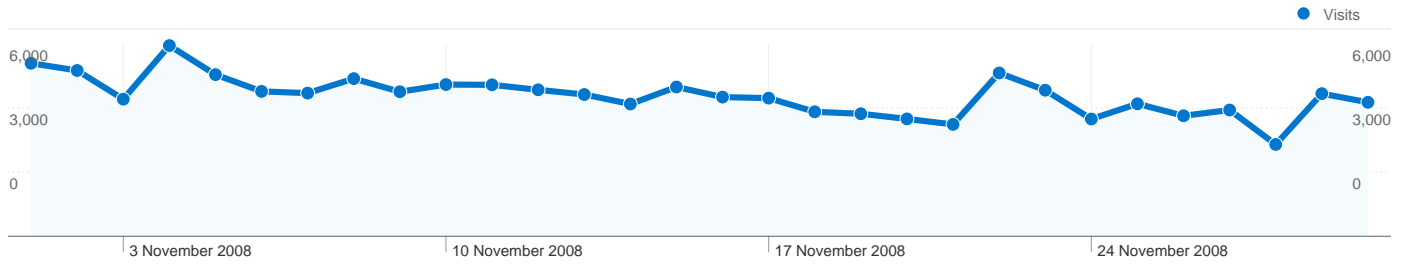

Site Usage

131,776 Visits	41.54% Bounce Rate
760,007 Page Views	00:05:54 Avg. Time on Site
5.77 Pages/Visit	40.50% % New Visits

Traffic Sources Overview

Visitors Overview

Map Overlay world

Content Overview

Pages	Page Views	% Page Views
/	89,473	11.77%
/index.php?option=com_docm	48,942	6.44%
/forum/index.php	44,849	5.90%
/index.php?option=com_docm	26,584	3.50%
/forum/index.php?showforum=	19,292	2.54%

All traffic sources sent a total of 131,776 visits

1 - 10 of 139

62,254 people visited this site

131,776 Visits

62,254 Absolute Unique Visitors

760,007 Page Views

5.77 Average Page Views

00:05:54 Time on Site

41.54% Bounce Rate

Pages on this site were viewed a total of 760,007 times

760,007 Page Views

561,470 Unique Views

41.54% Bounce Rate

Top Content

Pages	Page Views	% Page Views
/	89,473	11.77%
/index.php?option=com_docman&Itemid=147	48,942	6.44%
/forum/index.php	44,849	5.90%
/index.php?option=com_docman&task=cat_view&gid=48&Itemid=	26,584	3.50%
/forum/index.php?showforum=82	19,292	2.54%