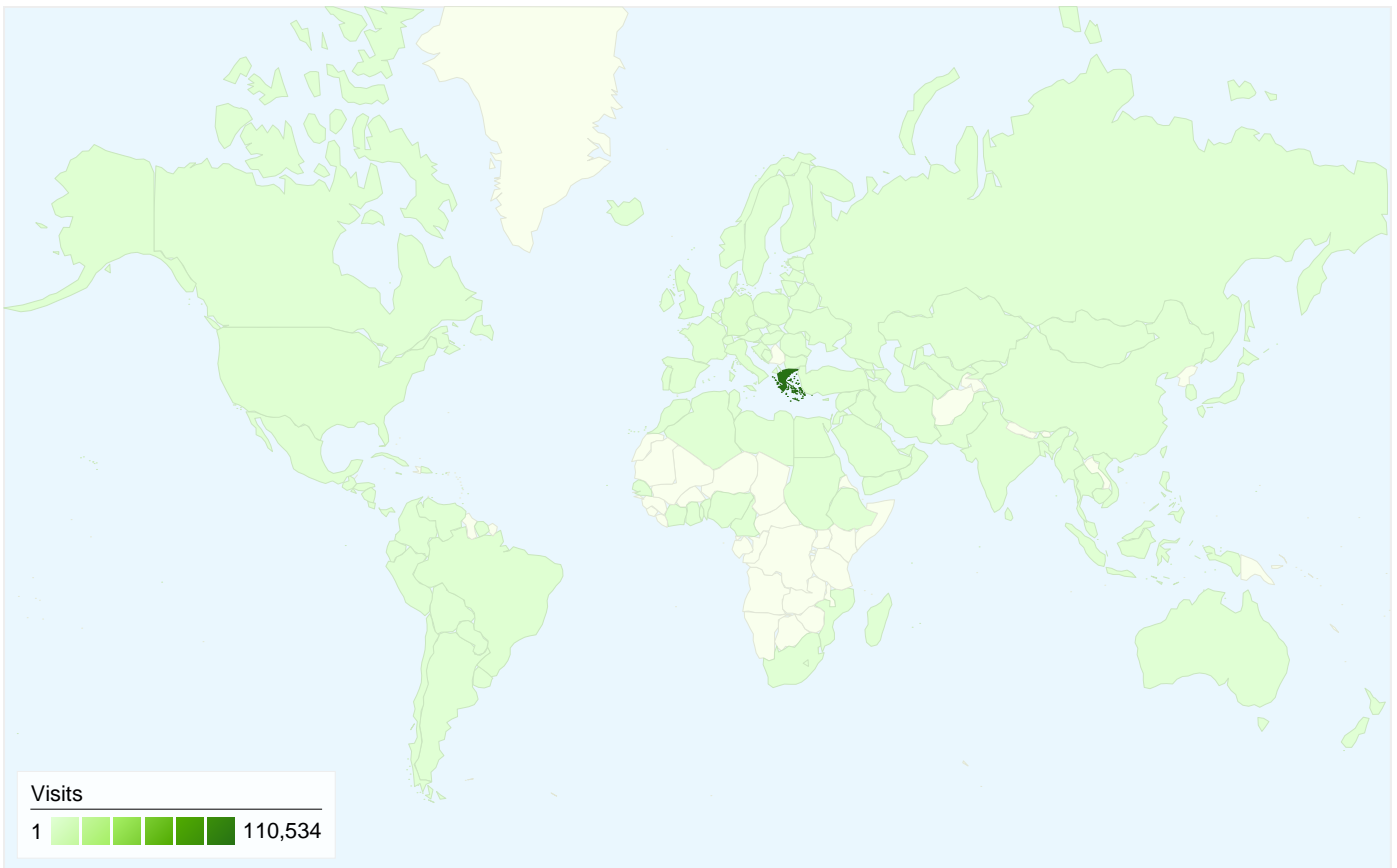

131,776 visits came from 139 countries/territories

Site Usage

Visits	Pages/Visit	Avg. Time on Site	% New Visits	Bounce Rate	
131,776 % of Site Total: 100.00%	5.77 Site Avg: 5.77 (0.00%)	00:05:54 Site Avg: 00:05:54 (0.00%)	40.61% Site Avg: 40.50% (0.27%)	41.54% Site Avg: 41.54% (0.00%)	
Country/Territory	Visits	Pages/Visit	Avg. Time on Site	% New Visits	Bounce Rate
Greece	110,534	6.21	00:06:18	35.30%	37.52%
Cyprus	3,190	6.28	00:11:53	39.25%	34.29%
Germany	2,335	5.24	00:06:12	49.64%	46.34%
United Kingdom	1,991	4.50	00:03:42	58.92%	51.98%
Italy	1,181	3.30	00:01:50	63.17%	59.02%
United States	890	2.47	00:01:40	79.33%	74.27%
Poland	751	1.73	00:01:10	82.42%	79.23%
Brazil	674	1.78	00:01:21	88.43%	78.78%
Indonesia	597	1.57	00:01:37	89.11%	81.41%
France	572	2.60	00:01:20	80.42%	71.50%

1 - 10 of 139