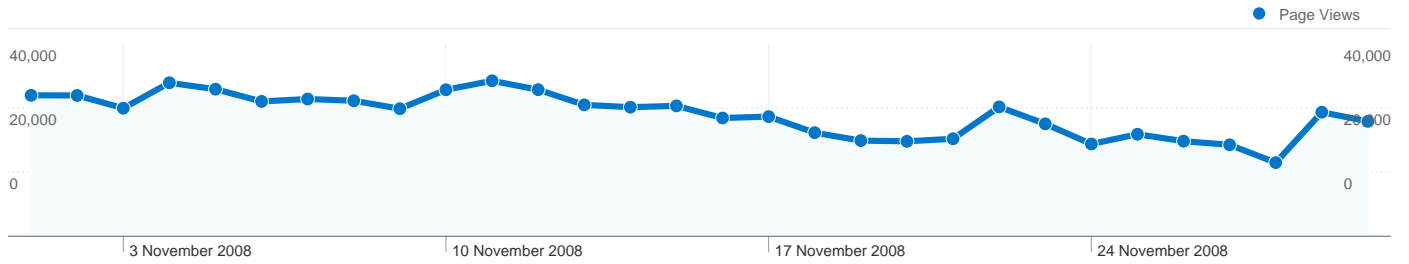

Pages on this site were viewed a total of 760,007 times

760,007 Page Views

561,470 Unique Views

41.54% Bounce Rate

Top Content

Pages	Page Views	% Page Views
/	89,473	11.77%
/index.php?option=com_docman&Itemid=147	48,942	6.44%
/forum/index.php	44,849	5.90%
/index.php?option=com_docman&task=cat_view&gid=48&Itemid=	26,584	3.50%
/forum/index.php?showforum=82	19,292	2.54%