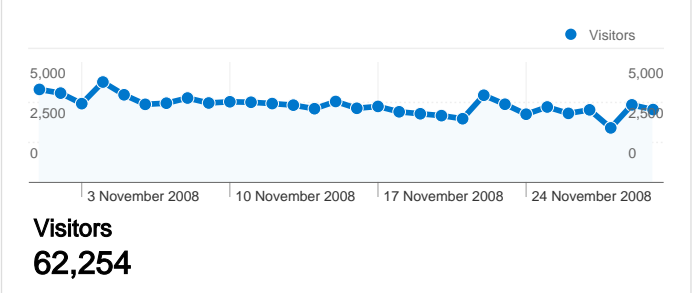

Site Usage

131,776 Visits	41.54% Bounce Rate
760,007 Page Views	00:05:54 Avg. Time on Site
5.77 Pages/Visit	40.50% % New Visits

Traffic Sources Overview

Visitors Overview

Map Overlay world

Content Overview

Pages	Page Views	% Page Views
/	89,473	11.77%
/index.php?option=com_docm	48,942	6.44%
/forum/index.php	44,849	5.90%
/index.php?option=com_docm	26,584	3.50%
/forum/index.php?showforum=	19,292	2.54%

All traffic sources sent a total of 131,776 visits

1 - 10 of 139

62,254 people visited this site

131,776 Visits

62,254 Absolute Unique Visitors

760,007 Page Views

5.77 Average Page Views

00:05:54 Time on Site

41.54% Bounce Rate

Pages on this site were viewed a total of 760,007 times

760,007 Page Views

561,470 Unique Views

41.54% Bounce Rate

Top Content

Pages	Page Views	% Page Views
/	89,473	11.77%
/index.php?option=com_docman&Itemid=147	48,942	6.44%
/forum/index.php	44,849	5.90%
/index.php?option=com_docman&task=cat_view&gid=48&Itemid=	26,584	3.50%
/forum/index.php?showforum=82	19,292	2.54%