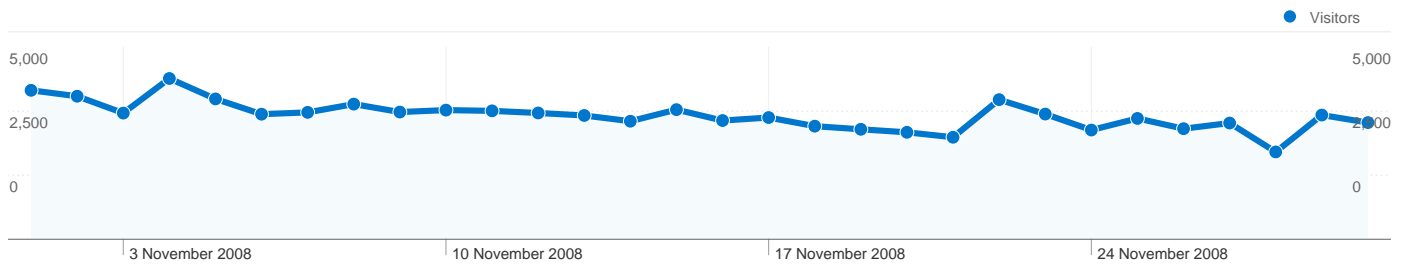

Site Usage

131,776 Visits	41.54% Bounce Rate
760,007 Page Views	00:05:54 Avg. Time on Site
5.77 Pages/Visit	40.50% % New Visits

Traffic Sources Overview

Visitors Overview

Map Overlay world

Content Overview

1 - 10 of 139

62,254 people visited this site

131,776 Visits

62,254 Absolute Unique Visitors

760,007 Page Views

5.77 Average Page Views

00:05:54 Time on Site

41.54% Bounce Rate