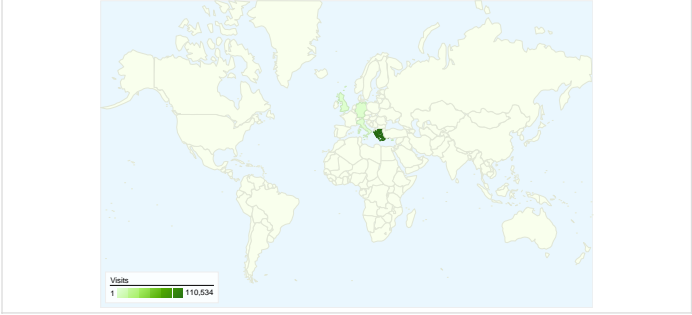

Site Usage

131,776 Visits	41.54% Bounce Rate
760,007 Page Views	00:05:54 Avg. Time on Site
5.77 Pages/Visit	40.50% % New Visits

Traffic Sources Overview

Visitors Overview

Map Overlay world

Content Overview

Pages	Page Views	% Page Views
/	89,473	11.77%
/index.php?option=com_docm	48,942	6.44%
/forum/index.php	44,849	5.90%
/index.php?option=com_docm	26,584	3.50%
/forum/index.php?showforum=	19,292	2.54%

All traffic sources sent a total of 131,776 visits

Top Traffic Sources

Sources	Visits	% visits
google (organic)	79,235	60.13%
(direct) ((none))	38,056	28.88%
images.google.gr (referral)	2,927	2.22%
wehellas.gr (referral)	1,371	1.04%
search (organic)	1,208	0.92%

1 - 10 of 139

62,254 people visited this site

131,776 Visits

62,254 Absolute Unique Visitors

760,007 Page Views

5.77 Average Page Views

00:05:54 Time on Site

41.54% Bounce Rate