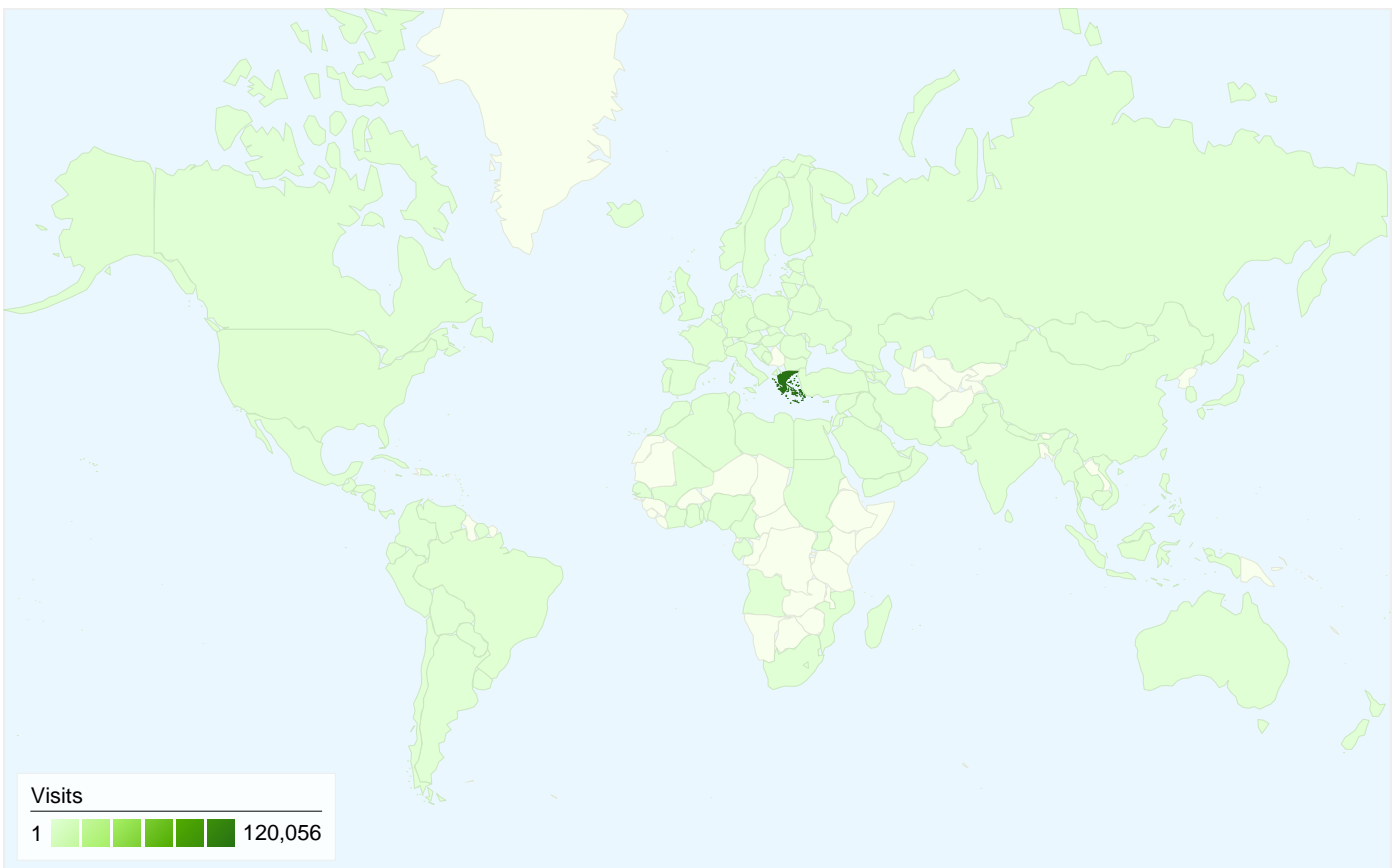

## All traffic sources sent a total of 138,671 visits

-  **32.70%** Direct Traffic
-  **9.14%** Referring Sites
-  **58.15%** Search Engines

- **Search Engines**  
80,631.00 (58.15%)
- **Direct Traffic**  
45,348.00 (32.70%)
- **Referring Sites**  
12,680.00 (9.14%)
- **Other**  
12 (0.01%)

## Top Traffic Sources

Sources	Visits	% visits
google (organic)	78,159	56.36%
(direct) ((none))	45,348	32.70%
images.google.gr (referral)	2,292	1.65%
wehellas.gr (referral)	1,274	0.92%
search (organic)	1,189	0.86%

### 138,671 visits came from 137 countries/territories

Site Usage

Country/Territory	Visits	Pages/Visit	Avg. Time on Site	% New Visits	Bounce Rate
<b>Visits</b> <b>138,671</b> % of Site Total: 100.00%	<b>Pages/Visit</b> <b>5.75</b> Site Avg: 5.75 (0.00%)	<b>Avg. Time on Site</b> <b>00:06:23</b> Site Avg: 00:06:23 (0.00%)	<b>% New Visits</b> <b>38.28%</b> Site Avg: 38.15% (0.34%)	<b>Bounce Rate</b> <b>40.26%</b> Site Avg: 40.26% (0.00%)	
Greece	120,056	6.09	00:06:43	33.84%	37.03%
Cyprus	3,475	5.41	00:07:36	38.39%	39.48%
Germany	1,968	5.13	00:08:34	51.68%	46.65%
United Kingdom	1,915	5.20	00:06:19	55.87%	49.24%
Italy	797	3.53	00:02:28	70.26%	57.34%
United States	774	2.84	00:02:15	77.78%	69.12%
Poland	637	2.75	00:02:54	82.73%	73.94%
Brazil	520	2.67	00:02:05	87.31%	79.04%
Serbia	442	2.33	00:01:26	80.09%	74.66%
Portugal	430	1.68	00:00:53	88.14%	82.09%

## 60,828 people visited this site

 **138,671** Visits

 **60,828** Absolute Unique Visitors

 **797,692** Page Views

 **5.75** Average Page Views

 **00:06:23** Time on Site

 **40.26%** Bounce Rate

 **38.15%** New Visits