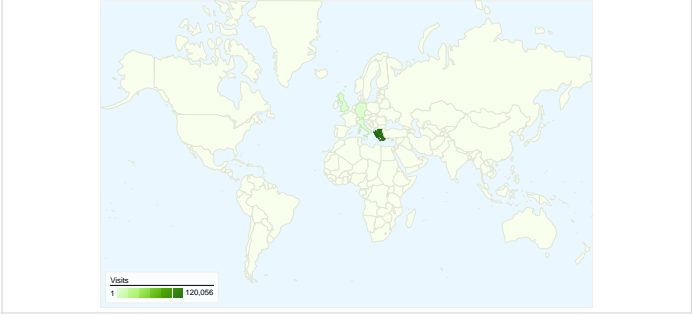

**Site Usage**

**Traffic Sources Overview**

**Visitors Overview**

**Map Overlay world**

**Content Overview**

Pages	Page Views	% Page Views
/	103,763	13.01%
/forum/index.php	49,861	6.25%
/index.php?option=com_docm	31,716	3.98%
/forum/index.php?showforum=	13,811	1.73%
/forum/index.php?showforum=	12,476	1.56%

## All traffic sources sent a total of 138,671 visits

-  **32.70%** Direct Traffic
-  **9.14%** Referring Sites
-  **58.15%** Search Engines

- **Search Engines**  
80,631.00 (58.15%)
- **Direct Traffic**  
45,348.00 (32.70%)
- **Referring Sites**  
12,680.00 (9.14%)
- **Other**  
12 (0.01%)

### 138,671 visits came from 137 countries/territories

Site Usage

Country/Territory	Visits	Pages/Visit	Avg. Time on Site	% New Visits	Bounce Rate
<b>Visits</b> <b>138,671</b> % of Site Total: 100.00%	<b>Pages/Visit</b> <b>5.75</b> Site Avg: 5.75 (0.00%)	<b>Avg. Time on Site</b> <b>00:06:23</b> Site Avg: 00:06:23 (0.00%)	<b>% New Visits</b> <b>38.28%</b> Site Avg: 38.15% (0.34%)	<b>Bounce Rate</b> <b>40.26%</b> Site Avg: 40.26% (0.00%)	
Greece	120,056	6.09	00:06:43	33.84%	37.03%
Cyprus	3,475	5.41	00:07:36	38.39%	39.48%
Germany	1,968	5.13	00:08:34	51.68%	46.65%
United Kingdom	1,915	5.20	00:06:19	55.87%	49.24%
Italy	797	3.53	00:02:28	70.26%	57.34%
United States	774	2.84	00:02:15	77.78%	69.12%
Poland	637	2.75	00:02:54	82.73%	73.94%
Brazil	520	2.67	00:02:05	87.31%	79.04%
Serbia	442	2.33	00:01:26	80.09%	74.66%
Portugal	430	1.68	00:00:53	88.14%	82.09%

## 60,828 people visited this site

 **138,671** Visits

 **60,828** Absolute Unique Visitors

 **797,692** Page Views

 **5.75** Average Page Views

 **00:06:23** Time on Site

 **40.26%** Bounce Rate

 **38.15%** New Visits