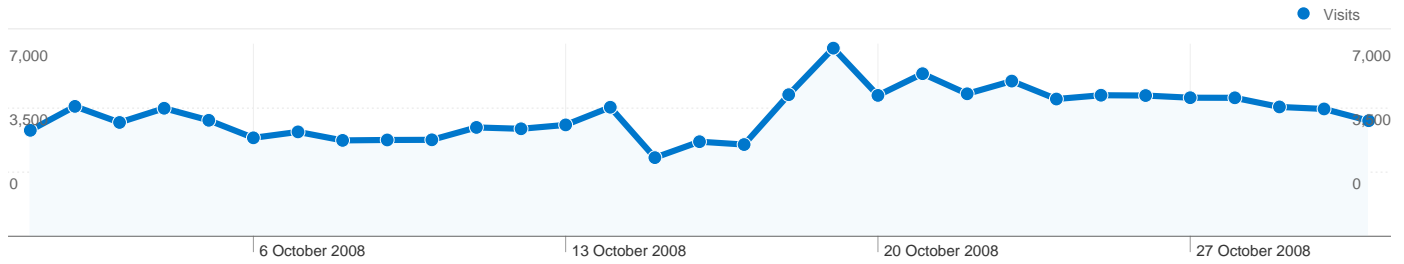

**Site Usage**

**Traffic Sources Overview**

**Visitors Overview**

**Map Overlay world**

**Content Overview**

Pages	Page Views	% Page Views
/	103,763	13.01%
/forum/index.php	49,861	6.25%
/index.php?option=com_docm	31,716	3.98%
/forum/index.php?showforum=	13,811	1.73%
/forum/index.php?showforum=	12,476	1.56%

## All traffic sources sent a total of 138,671 visits

-  **32.70%** Direct Traffic
-  **9.14%** Referring Sites
-  **58.15%** Search Engines

- **Search Engines**  
80,631.00 (58.15%)
- **Direct Traffic**  
45,348.00 (32.70%)
- **Referring Sites**  
12,680.00 (9.14%)
- **Other**  
12 (0.01%)

## 60,828 people visited this site

 **138,671** Visits

 **60,828** Absolute Unique Visitors

 **797,692** Page Views

 **5.75** Average Page Views

 **00:06:23** Time on Site

 **40.26%** Bounce Rate

 **38.15%** New Visits

Pages on this site were viewed a total of 797,692 times

797,692 Page Views

598,035 Unique Views

40.26% Bounce Rate