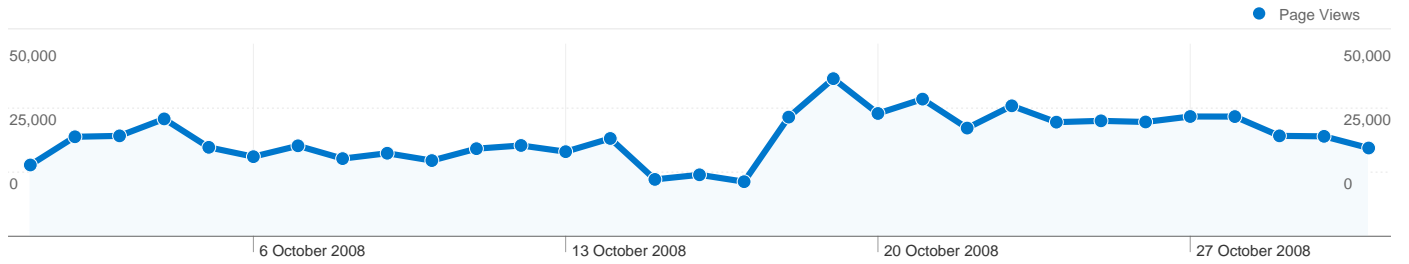

## 60,828 people visited this site

 **138,671** Visits

 **60,828** Absolute Unique Visitors

 **797,692** Page Views

 **5.75** Average Page Views

 **00:06:23** Time on Site

 **40.26%** Bounce Rate

 **38.15%** New Visits

Pages on this site were viewed a total of 797,692 times

797,692 Page Views

598,035 Unique Views

40.26% Bounce Rate