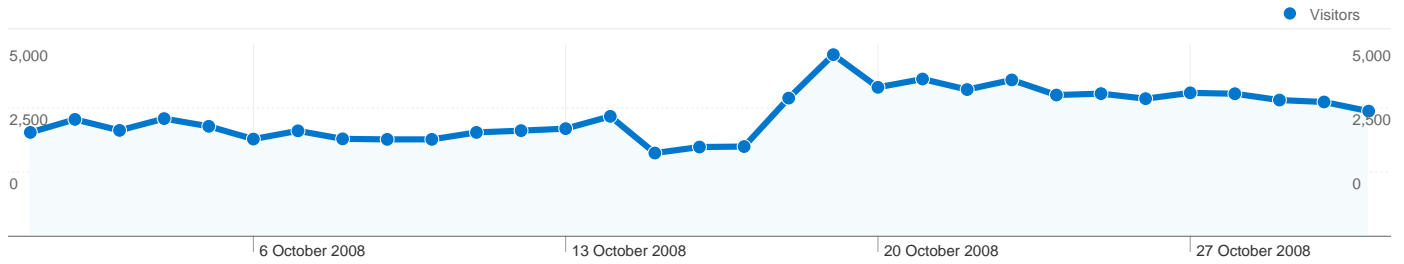

### 138,671 visits came from 137 countries/territories

Site Usage

Country/Territory	Visits	Pages/Visit	Avg. Time on Site	% New Visits	Bounce Rate
<b>Visits</b> <b>138,671</b> % of Site Total: 100.00%	<b>Pages/Visit</b> <b>5.75</b> Site Avg: 5.75 (0.00%)	<b>Avg. Time on Site</b> <b>00:06:23</b> Site Avg: 00:06:23 (0.00%)	<b>% New Visits</b> <b>38.28%</b> Site Avg: 38.15% (0.34%)	<b>Bounce Rate</b> <b>40.26%</b> Site Avg: 40.26% (0.00%)	
Greece	120,056	6.09	00:06:43	33.84%	37.03%
Cyprus	3,475	5.41	00:07:36	38.39%	39.48%
Germany	1,968	5.13	00:08:34	51.68%	46.65%
United Kingdom	1,915	5.20	00:06:19	55.87%	49.24%
Italy	797	3.53	00:02:28	70.26%	57.34%
United States	774	2.84	00:02:15	77.78%	69.12%
Poland	637	2.75	00:02:54	82.73%	73.94%
Brazil	520	2.67	00:02:05	87.31%	79.04%
Serbia	442	2.33	00:01:26	80.09%	74.66%
Portugal	430	1.68	00:00:53	88.14%	82.09%

## 60,828 people visited this site

 **138,671** Visits

 **60,828** Absolute Unique Visitors

 **797,692** Page Views

 **5.75** Average Page Views

 **00:06:23** Time on Site

 **40.26%** Bounce Rate

 **38.15%** New Visits

Pages on this site were viewed a total of 797,692 times

797,692 Page Views

598,035 Unique Views

40.26% Bounce Rate