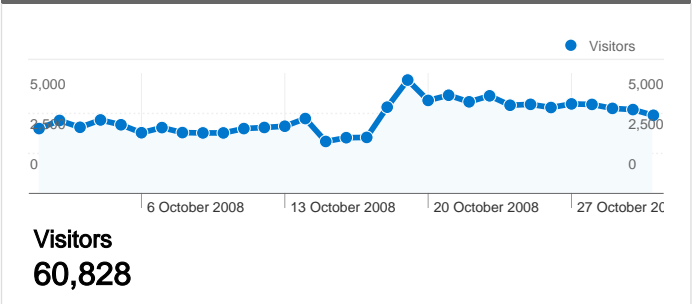

**Site Usage**

**Traffic Sources Overview**

**Visitors Overview**

**Map Overlay world**

**Content Overview**

Pages	Page Views	% Page Views
/	103,763	13.01%
/forum/index.php	49,861	6.25%
/index.php?option=com_docm	31,716	3.98%
/forum/index.php?showforum=	13,811	1.73%
/forum/index.php?showforum=	12,476	1.56%

## All traffic sources sent a total of 138,671 visits

-  **32.70%** Direct Traffic
-  **9.14%** Referring Sites
-  **58.15%** Search Engines

- **Search Engines**  
80,631.00 (58.15%)
- **Direct Traffic**  
45,348.00 (32.70%)
- **Referring Sites**  
12,680.00 (9.14%)
- **Other**  
12 (0.01%)

## 60,828 people visited this site

 **138,671** Visits

 **60,828** Absolute Unique Visitors

 **797,692** Page Views

 **5.75** Average Page Views

 **00:06:23** Time on Site

 **40.26%** Bounce Rate

 **38.15%** New Visits

Pages on this site were viewed a total of 797,692 times

797,692 Page Views

598,035 Unique Views

40.26% Bounce Rate