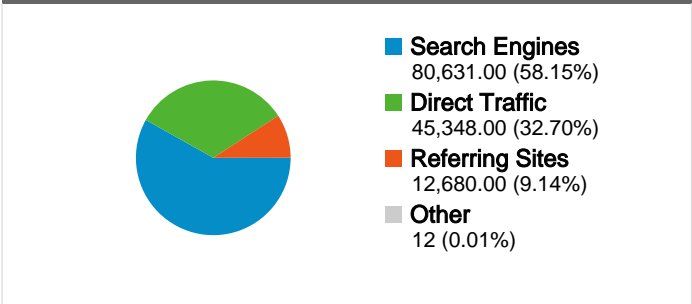

**Site Usage**

**Traffic Sources Overview**

**Visitors Overview**

**Map Overlay world**

**Content Overview**

Pages	Page Views	% Page Views
/	103,763	13.01%
/forum/index.php	49,861	6.25%
/index.php?option=com_docm	31,716	3.98%
/forum/index.php?showforum=	13,811	1.73%
/forum/index.php?showforum=	12,476	1.56%

## All traffic sources sent a total of 138,671 visits

-  **32.70%** Direct Traffic
-  **9.14%** Referring Sites
-  **58.15%** Search Engines

- **Search Engines**  
80,631.00 (58.15%)
- **Direct Traffic**  
45,348.00 (32.70%)
- **Referring Sites**  
12,680.00 (9.14%)
- **Other**  
12 (0.01%)

## Top Traffic Sources

Sources	Visits	% visits
google (organic)	78,159	56.36%
(direct) ((none))	45,348	32.70%
images.google.gr (referral)	2,292	1.65%
wehellas.gr (referral)	1,274	0.92%
search (organic)	1,189	0.86%

Pages on this site were viewed a total of 797,692 times

797,692 Page Views

598,035 Unique Views

40.26% Bounce Rate