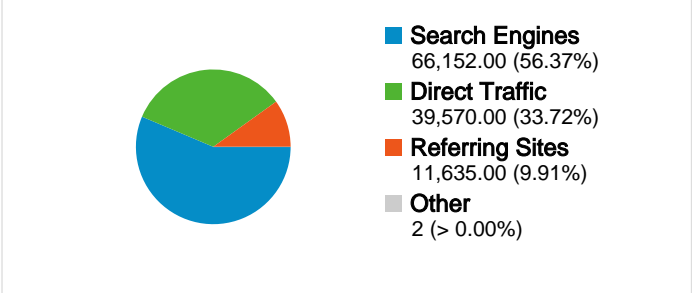

Traffic Sources Overview