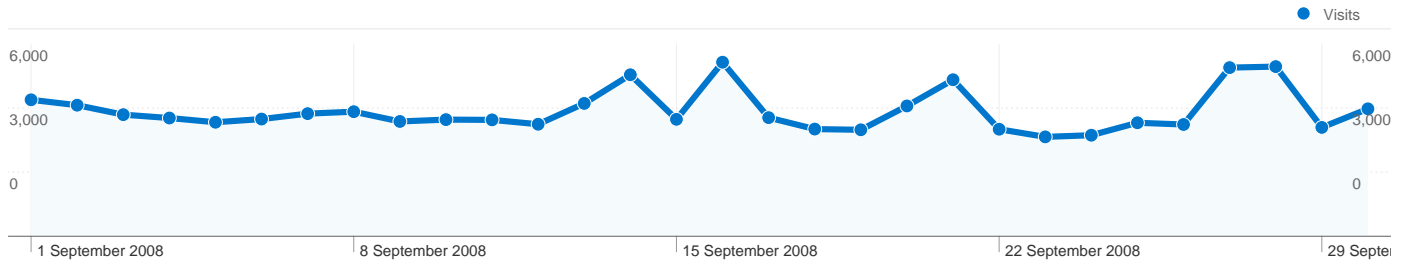

Site Usage

| | |
|---------------------------|-----------------------------------|
| 117,359 Visits | 42.99% Bounce Rate |
| 645,811 Page Views | 00:06:25 Avg. Time on Site |
| 5.50 Pages/Visit | 38.42% % New Visits |

All traffic sources sent a total of 117,359 visits

-  **33.72%** Direct Traffic
-  **9.91%** Referring Sites
-  **56.37%** Search Engines

- **Search Engines**
66,152.00 (56.37%)
- **Direct Traffic**
39,570.00 (33.72%)
- **Referring Sites**
11,635.00 (9.91%)
- **Other**
2 (> 0.00%)

1 - 10 of 138

51,852 people visited this site

117,359 Visits

51,852 Absolute Unique Visitors

645,811 Page Views

5.50 Average Page Views

00:06:25 Time on Site

42.99% Bounce Rate

Pages on this site were viewed a total of 645,811 times

 **645,811** Page Views

 **486,240** Unique Views

 **42.99%** Bounce Rate

Top Content

| Pages | Page Views | % Page Views |
|--|------------|--------------|
| / | 82,687 | 12.80% |
| /forum/index.php | 36,170 | 5.60% |
| /index.php?ind=downloads | 24,615 | 3.81% |
| /index.php?ind=downloads&op=section_view&idev=25 | 19,691 | 3.05% |
| /index.php?ind=downloads&op=section_view&idev=26 | 17,502 | 2.71% |