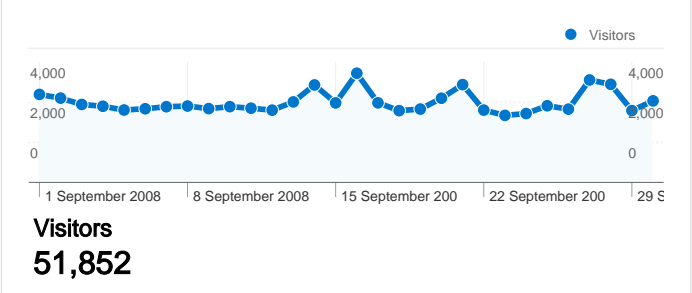

Visitors Overview