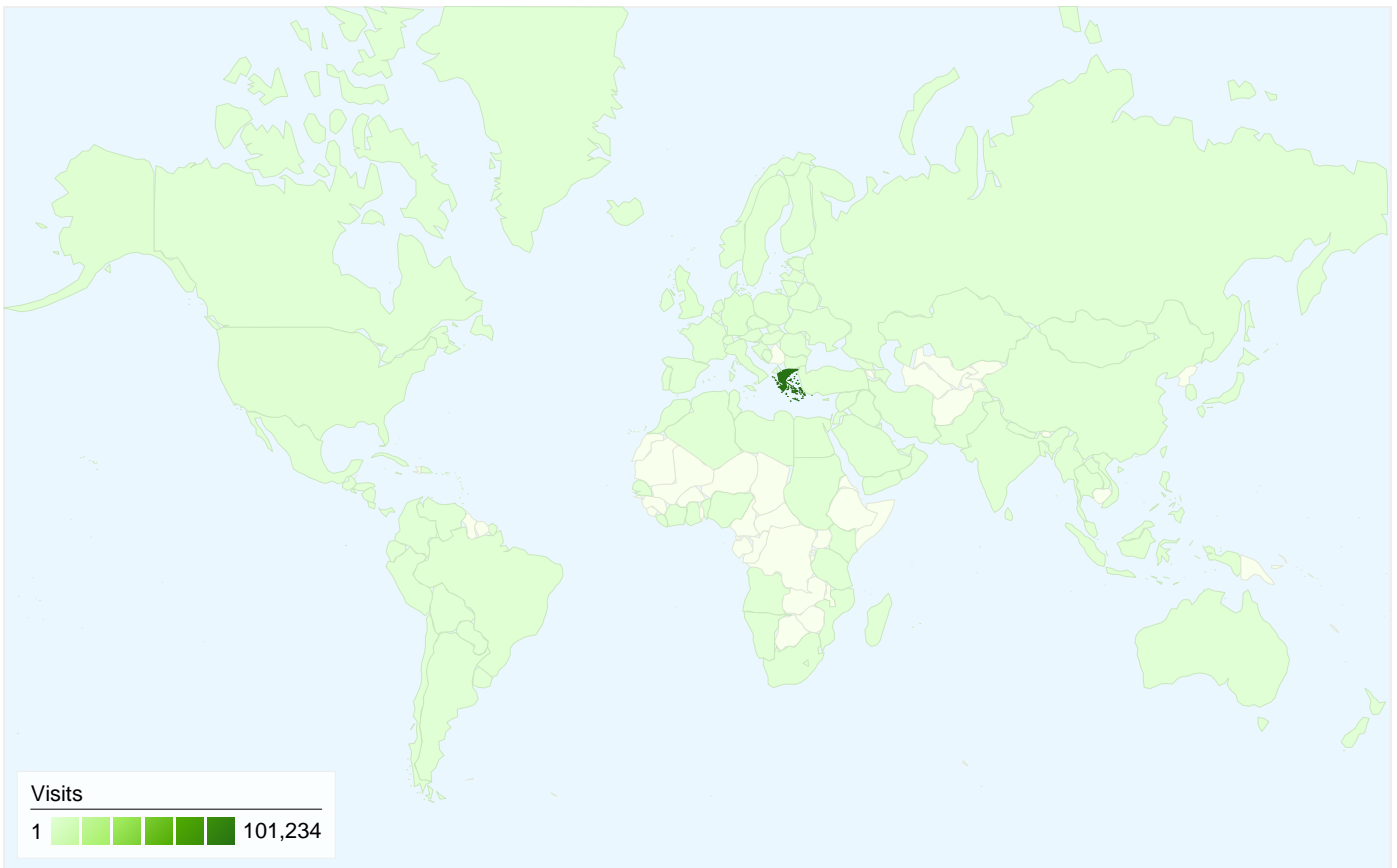

Traffic Sources Overview

Visitors Overview

Map Overlay world

Content Overview

| Pages | Page Views | % Page Views |
|-----------------------------|------------|--------------|
| / | 82,687 | 12.80% |
| /forum/index.php | 36,170 | 5.60% |
| /index.php?ind=downloads | 24,615 | 3.81% |
| /index.php?ind=downloads&op | 19,691 | 3.05% |
| /index.php?ind=downloads&op | 17,502 | 2.71% |

All traffic sources sent a total of 117,359 visits

-  **33.72%** Direct Traffic
-  **9.91%** Referring Sites
-  **56.37%** Search Engines

- **Search Engines**
66,152.00 (56.37%)
- **Direct Traffic**
39,570.00 (33.72%)
- **Referring Sites**
11,635.00 (9.91%)
- **Other**
2 (> 0.00%)

117,359 visits came from 138 countries/territories

Site Usage

| Visits | Pages/Visit | Avg. Time on Site | % New Visits | Bounce Rate | |
|---|--|--|--|--|-------------|
| 117,359 % of Site Total: 100.00% | 5.50 Site Avg: 5.50 (0.00%) | 00:06:25 Site Avg: 00:06:25 (0.00%) | 38.51% Site Avg: 38.42% (0.26%) | 42.99% Site Avg: 42.99% (0.00%) | |
| Country/Territory | Visits | Pages/Visit | Avg. Time on Site | % New Visits | Bounce Rate |
| Greece | 101,234 | 5.82 | 00:06:36 | 33.87% | 39.98% |
| Cyprus | 2,768 | 5.22 | 00:15:23 | 41.62% | 44.11% |
| Germany | 1,644 | 6.23 | 00:08:37 | 53.16% | 46.65% |
| United Kingdom | 1,483 | 4.13 | 00:05:23 | 53.41% | 51.25% |
| Italy | 824 | 3.70 | 00:02:30 | 70.27% | 58.50% |
| United States | 760 | 1.98 | 00:01:34 | 77.63% | 77.50% |
| Indonesia | 564 | 2.14 | 00:02:24 | 89.36% | 70.57% |
| Brazil | 504 | 1.76 | 00:01:14 | 86.31% | 78.97% |
| Serbia | 473 | 2.73 | 00:01:56 | 70.61% | 64.90% |
| Poland | 345 | 2.52 | 00:01:57 | 85.22% | 73.91% |

1 - 10 of 138

51,852 people visited this site

117,359 Visits

51,852 Absolute Unique Visitors

645,811 Page Views

5.50 Average Page Views

00:06:25 Time on Site

42.99% Bounce Rate