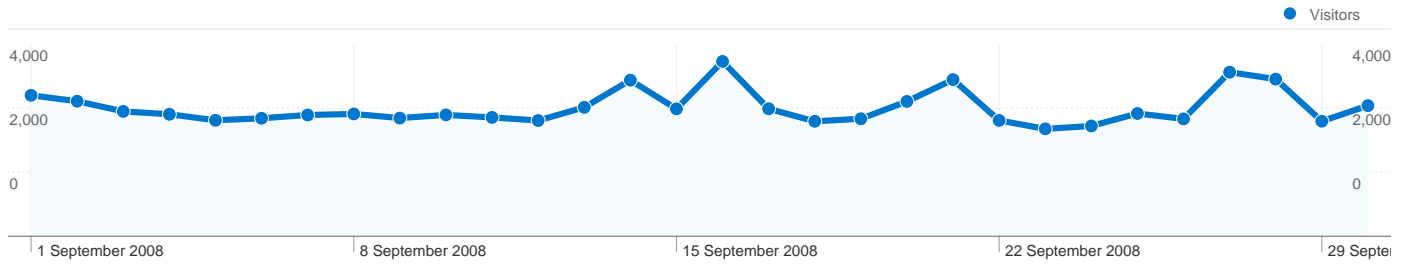

Site Usage

| | |
|---------------------------|-----------------------------------|
| 117,359 Visits | 42.99% Bounce Rate |
| 645,811 Page Views | 00:06:25 Avg. Time on Site |
| 5.50 Pages/Visit | 38.42% % New Visits |

All traffic sources sent a total of 117,359 visits

-  **33.72%** Direct Traffic
-  **9.91%** Referring Sites
-  **56.37%** Search Engines

- **Search Engines**
66,152.00 (56.37%)
- **Direct Traffic**
39,570.00 (33.72%)
- **Referring Sites**
11,635.00 (9.91%)
- **Other**
2 (> 0.00%)

117,359 visits came from 138 countries/territories

Site Usage

| Visits | Pages/Visit | Avg. Time on Site | % New Visits | Bounce Rate | |
|---|--|--|--|--|-------------|
| 117,359 % of Site Total: 100.00% | 5.50 Site Avg: 5.50 (0.00%) | 00:06:25 Site Avg: 00:06:25 (0.00%) | 38.51% Site Avg: 38.42% (0.26%) | 42.99% Site Avg: 42.99% (0.00%) | |
| Country/Territory | Visits | Pages/Visit | Avg. Time on Site | % New Visits | Bounce Rate |
| Greece | 101,234 | 5.82 | 00:06:36 | 33.87% | 39.98% |
| Cyprus | 2,768 | 5.22 | 00:15:23 | 41.62% | 44.11% |
| Germany | 1,644 | 6.23 | 00:08:37 | 53.16% | 46.65% |
| United Kingdom | 1,483 | 4.13 | 00:05:23 | 53.41% | 51.25% |
| Italy | 824 | 3.70 | 00:02:30 | 70.27% | 58.50% |
| United States | 760 | 1.98 | 00:01:34 | 77.63% | 77.50% |
| Indonesia | 564 | 2.14 | 00:02:24 | 89.36% | 70.57% |
| Brazil | 504 | 1.76 | 00:01:14 | 86.31% | 78.97% |
| Serbia | 473 | 2.73 | 00:01:56 | 70.61% | 64.90% |
| Poland | 345 | 2.52 | 00:01:57 | 85.22% | 73.91% |

1 - 10 of 138

51,852 people visited this site

117,359 Visits

51,852 Absolute Unique Visitors

645,811 Page Views

5.50 Average Page Views

00:06:25 Time on Site

42.99% Bounce Rate