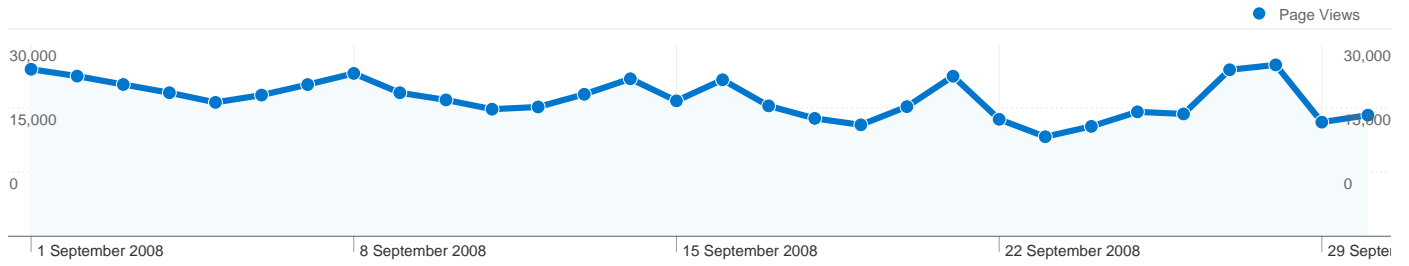

Pages on this site were viewed a total of 645,811 times

645,811 Page Views

486,240 Unique Views

42.99% Bounce Rate

Top Content

Pages	Page Views	% Page Views
/	82,687	12.80%
/forum/index.php	36,170	5.60%
/index.php?ind=downloads	24,615	3.81%
/index.php?ind=downloads&op=section_view&idev=25	19,691	3.05%
/index.php?ind=downloads&op=section_view&idev=26	17,502	2.71%