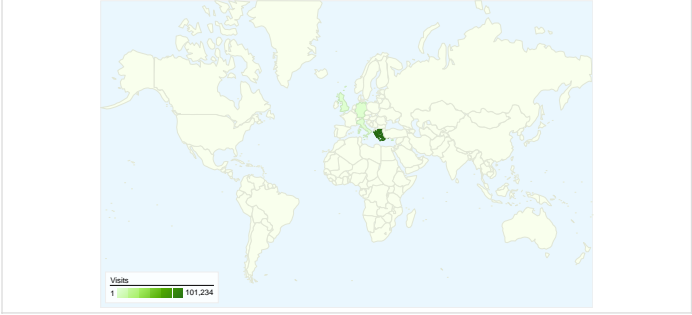

Map Overlay world

Content Overview

Pages	Page Views	% Page Views
/	82,687	12.80%
/forum/index.php	36,170	5.60%
/index.php?ind=downloads	24,615	3.81%
/index.php?ind=downloads&op	19,691	3.05%
/index.php?ind=downloads&op	17,502	2.71%