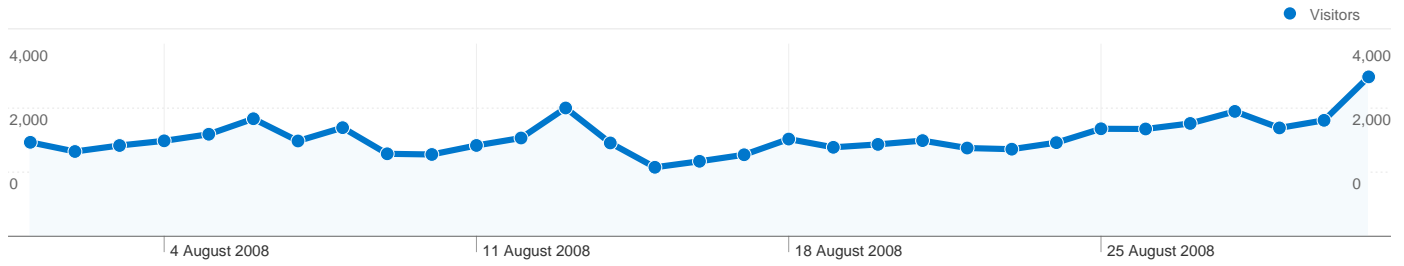

Keywords	Visits	% visits
wehellas	5,164	9.36%
we hellas	2,994	5.43%
evolution cafe	307	0.56%
www.wehellas.gr	281	0.51%
wehellas.gr	278	0.50%

**94,460 visits came from 138 countries/territories**

Site Usage

## 43,468 people visited this site

94,460 Visits

43,468 Absolute Unique Visitors

570,901 Page Views

6.04 Average Page Views

00:06:45 Time on Site

42.21% Bounce Rate

40.61% New Visits

**Pages on this site were viewed a total of 570,901 times**

**570,901** Page Views

**426,492** Unique Views

**42.21%** Bounce Rate