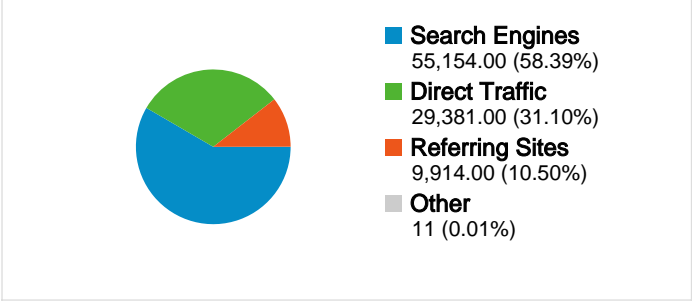

**Site Usage**

<b>94,460</b> Visits	<b>42.21%</b> Bounce Rate
<b>570,901</b> Page Views	<b>00:06:45</b> Avg. Time on Site
<b>6.04</b> Pages/Visit	<b>40.61%</b> % New Visits

**Traffic Sources Overview**

**Visitors Overview**

## All traffic sources sent a total of 94,460 visits

-  31.10% Direct Traffic
-  10.50% Referring Sites
-  58.39% Search Engines

- **Search Engines**  
55,154.00 (58.39%)
- **Direct Traffic**  
29,381.00 (31.10%)
- **Referring Sites**  
9,914.00 (10.50%)
- **Other**  
11 (0.01%)

## 43,468 people visited this site

94,460 Visits

43,468 Absolute Unique Visitors

570,901 Page Views

6.04 Average Page Views

00:06:45 Time on Site

42.21% Bounce Rate

40.61% New Visits

**Pages on this site were viewed a total of 570,901 times**

**570,901** Page Views

**426,492** Unique Views

**42.21%** Bounce Rate