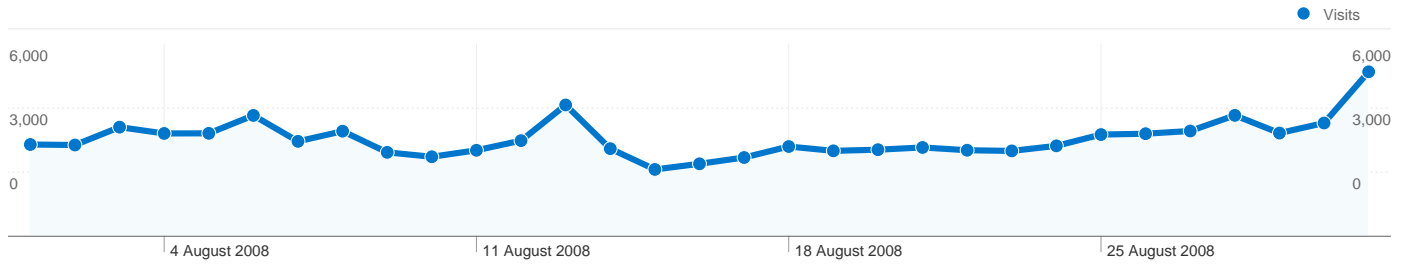

**Site Usage**

<b>94,460</b> Visits	<b>42.21%</b> Bounce Rate
<b>570,901</b> Page Views	<b>00:06:45</b> Avg. Time on Site
<b>6.04</b> Pages/Visit	<b>40.61%</b> % New Visits

**Traffic Sources Overview**

**Visitors Overview**

## All traffic sources sent a total of 94,460 visits

-  31.10% Direct Traffic
-  10.50% Referring Sites
-  58.39% Search Engines

- **Search Engines**  
55,154.00 (58.39%)
- **Direct Traffic**  
29,381.00 (31.10%)
- **Referring Sites**  
9,914.00 (10.50%)
- **Other**  
11 (0.01%)

## 43,468 people visited this site

94,460 Visits

43,468 Absolute Unique Visitors

570,901 Page Views

6.04 Average Page Views

00:06:45 Time on Site

42.21% Bounce Rate

40.61% New Visits

**Pages on this site were viewed a total of 570,901 times**

**570,901** Page Views

**426,492** Unique Views

**42.21%** Bounce Rate