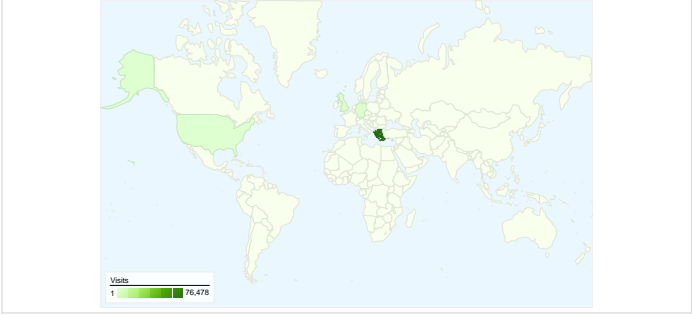

Map Overlay world

Content Overview

Pages	Page Views	% Page Views
/	61,152	10.71%
/forum/index.php	34,313	6.01%
/index.php?ind=downloads	22,274	3.90%
/index.php?ind=downloads&op	18,301	3.21%
/index.php?ind=downloads&op	15,669	2.74%