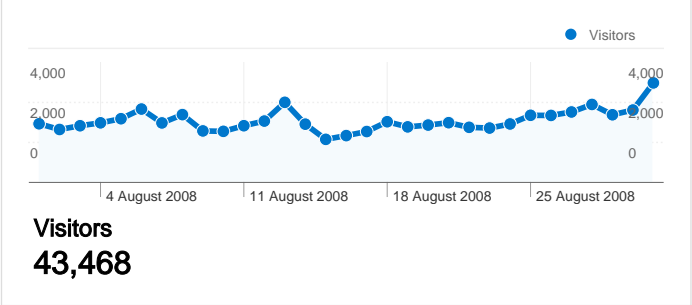

**Site Usage**

<b>94,460</b> Visits	<b>42.21%</b> Bounce Rate
<b>570,901</b> Page Views	<b>00:06:45</b> Avg. Time on Site
<b>6.04</b> Pages/Visit	<b>40.61%</b> % New Visits

**Traffic Sources Overview**

**Visitors Overview**

## All traffic sources sent a total of 94,460 visits

-  31.10% Direct Traffic
-  10.50% Referring Sites
-  58.39% Search Engines

- **Search Engines**  
55,154.00 (58.39%)
- **Direct Traffic**  
29,381.00 (31.10%)
- **Referring Sites**  
9,914.00 (10.50%)
- **Other**  
11 (0.01%)

## 43,468 people visited this site

94,460 Visits

43,468 Absolute Unique Visitors

570,901 Page Views

6.04 Average Page Views

00:06:45 Time on Site

42.21% Bounce Rate

40.61% New Visits

**Pages on this site were viewed a total of 570,901 times**

**570,901** Page Views

**426,492** Unique Views

**42.21%** Bounce Rate