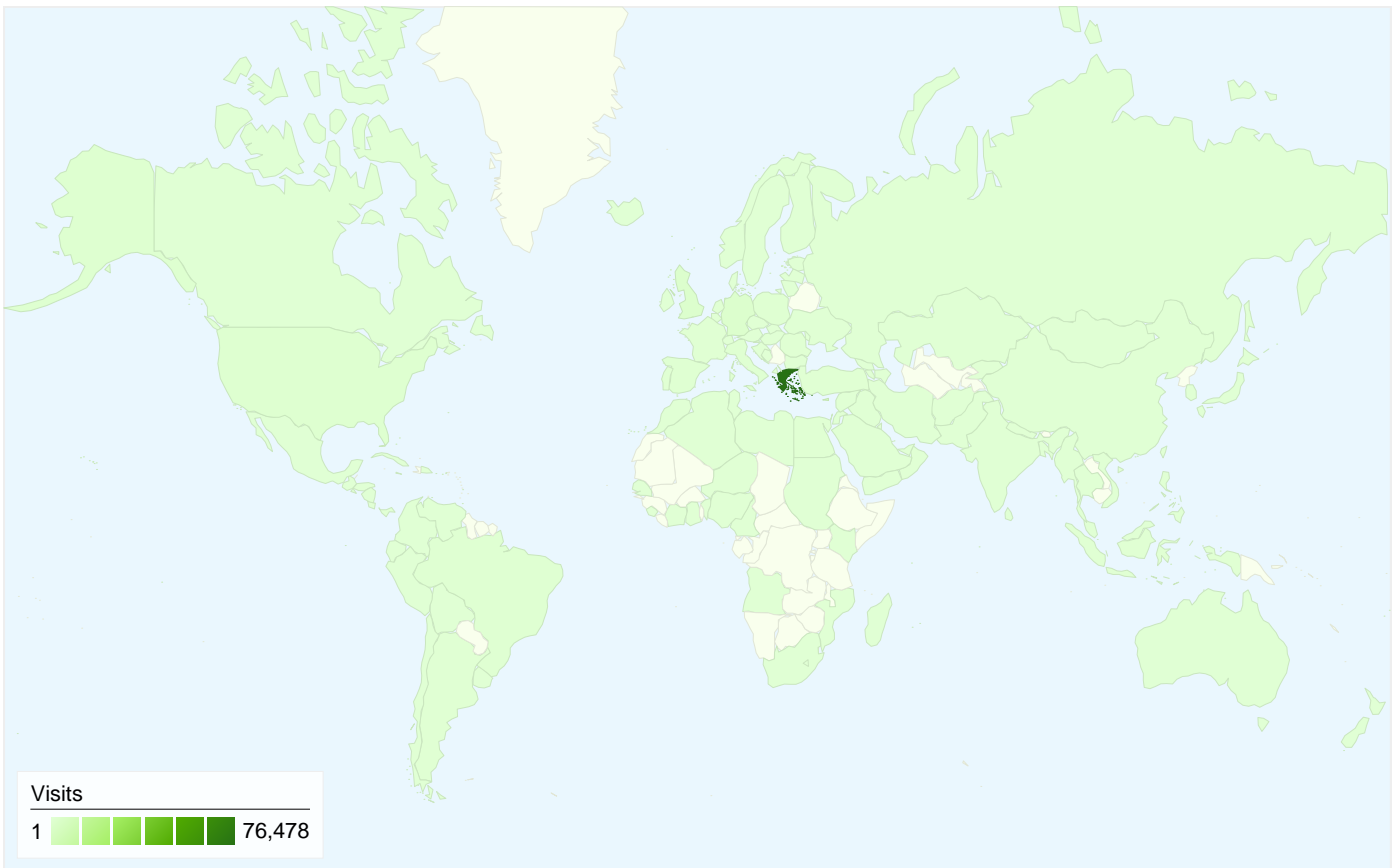

94,460 visits came from 138 countries/territories

Site Usage

Visits	Pages/Visit	Avg. Time on Site	% New Visits	Bounce Rate	
94,460 % of Site Total: 100.00%	6.04 Site Avg: 6.04 (0.00%)	00:06:45 Site Avg: 00:06:45 (0.00%)	40.70% Site Avg: 40.61% (0.22%)	42.21% Site Avg: 42.21% (0.00%)	
Country/Territory	Visits	Pages/Visit	Avg. Time on Site	% New Visits	Bounce Rate
Greece	76,478	6.55	00:07:10	35.00%	37.87%
Cyprus	3,680	6.93	00:13:20	32.74%	32.53%
Germany	1,795	5.48	00:05:00	51.87%	47.69%
United Kingdom	1,788	3.56	00:04:04	60.57%	62.02%
United States	1,100	3.14	00:02:24	72.45%	69.55%
Brazil	571	2.14	00:01:28	87.04%	75.83%
Spain	531	4.50	00:02:36	54.80%	57.06%
(not set)	525	5.49	00:04:58	48.19%	49.33%
Italy	477	2.44	00:01:23	80.92%	74.84%
Poland	469	2.02	00:01:22	82.30%	79.96%

1 - 10 of 138