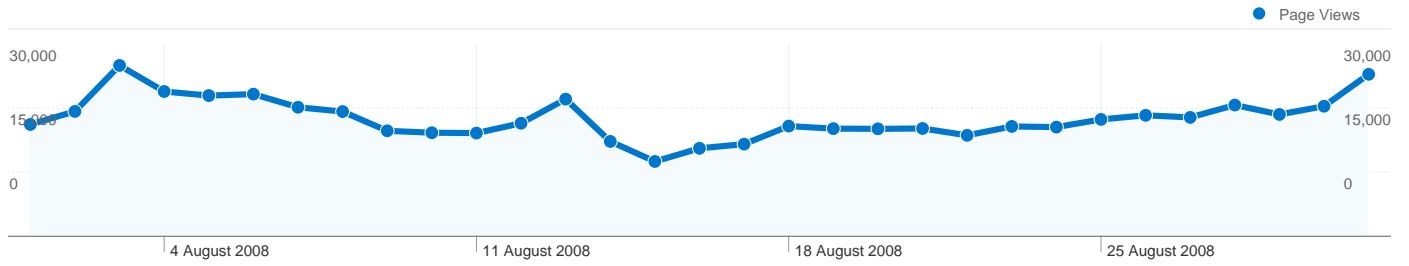

## 43,468 people visited this site

94,460 Visits

43,468 Absolute Unique Visitors

570,901 Page Views

6.04 Average Page Views

00:06:45 Time on Site

42.21% Bounce Rate

40.61% New Visits

**Pages on this site were viewed a total of 570,901 times**

**570,901** Page Views

**426,492** Unique Views

**42.21%** Bounce Rate