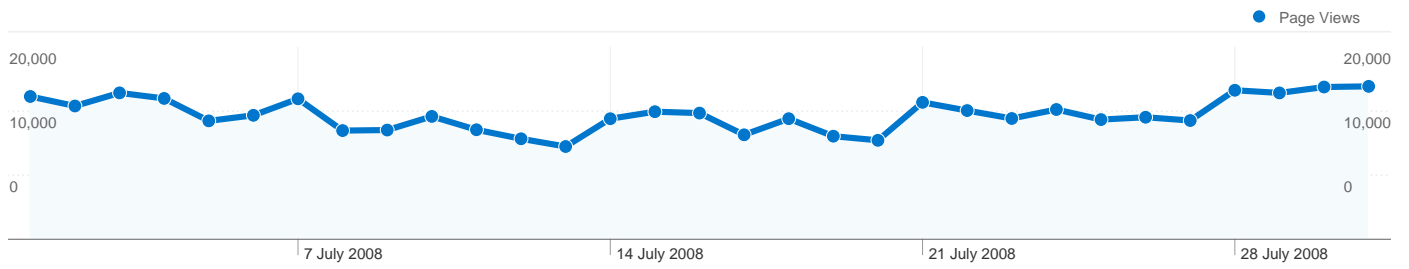

Pages on this site were viewed a total of 402,706 times

402,706 Page Views

295,346 Unique Views

46.77% Bounce Rate

Top Content

Pages	Page Views	% Page Views
/	42,383	10.52%
/forum/index.php	29,970	7.44%
/index.php?ind=downloads	12,683	3.15%
/forum/index.php?showforum=37	12,314	3.06%
/index.php?ind=downloads&op=section_view&idev=25	10,517	2.61%