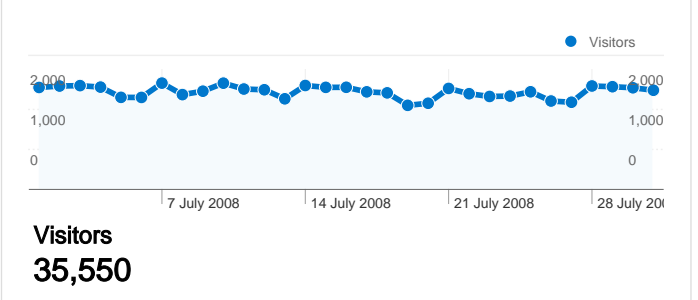

Site Usage

70,341 Visits	46.77% Bounce Rate
402,706 Page Views	00:06:06 Avg. Time on Site
5.73 Pages/Visit	44.33% % New Visits

Traffic Sources Overview

Visitors Overview

Map Overlay world

Content Overview

Pages	Page Views	% Page Views
/	42,383	10.52%
/forum/index.php	29,970	7.44%
/index.php?ind=downloads	12,683	3.15%
/forum/index.php?showforum=	12,314	3.06%
/index.php?ind=downloads&op	10,517	2.61%

All traffic sources sent a total of 70,341 visits

Top Traffic Sources

Sources	Visits	% visits
google (organic)	39,843	56.64%
(direct) ((none))	20,549	29.21%
images.google.gr (referral)	1,394	1.98%
wehellas.gr (referral)	1,017	1.45%
foracamp.gr (referral)	574	0.82%

1 - 10 of 137

35,550 people visited this site

70,341 Visits

35,550 Absolute Unique Visitors

402,706 Page Views

5.73 Average Page Views

00:06:06 Time on Site

46.77% Bounce Rate

Pages on this site were viewed a total of 402,706 times

402,706 Page Views

295,346 Unique Views

46.77% Bounce Rate

Top Content

Pages	Page Views	% Page Views
/	42,383	10.52%
/forum/index.php	29,970	7.44%
/index.php?ind=downloads	12,683	3.15%
/forum/index.php?showforum=37	12,314	3.06%
/index.php?ind=downloads&op=section_view&idev=25	10,517	2.61%