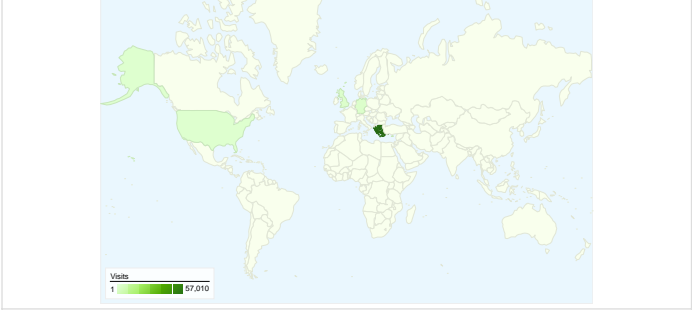

Site Usage

70,341 Visits	46.77% Bounce Rate
402,706 Page Views	00:06:06 Avg. Time on Site
5.73 Pages/Visit	44.33% % New Visits

Traffic Sources Overview

Visitors Overview

Map Overlay world

Content Overview

Pages	Page Views	% Page Views
/	42,383	10.52%
/forum/index.php	29,970	7.44%
/index.php?ind=downloads	12,683	3.15%
/forum/index.php?showforum=	12,314	3.06%
/index.php?ind=downloads&op	10,517	2.61%

All traffic sources sent a total of 70,341 visits

Top Traffic Sources

Sources	Visits	% visits
google (organic)	39,843	56.64%
(direct) ((none))	20,549	29.21%
images.google.gr (referral)	1,394	1.98%
wehellas.gr (referral)	1,017	1.45%
foracamp.gr (referral)	574	0.82%

1 - 10 of 137

35,550 people visited this site

70,341 Visits

35,550 Absolute Unique Visitors

402,706 Page Views

5.73 Average Page Views

00:06:06 Time on Site

46.77% Bounce Rate

Pages on this site were viewed a total of 402,706 times

402,706 Page Views

295,346 Unique Views

46.77% Bounce Rate

Top Content

Pages	Page Views	% Page Views
/	42,383	10.52%
/forum/index.php	29,970	7.44%
/index.php?ind=downloads	12,683	3.15%
/forum/index.php?showforum=37	12,314	3.06%
/index.php?ind=downloads&op=section_view&idev=25	10,517	2.61%