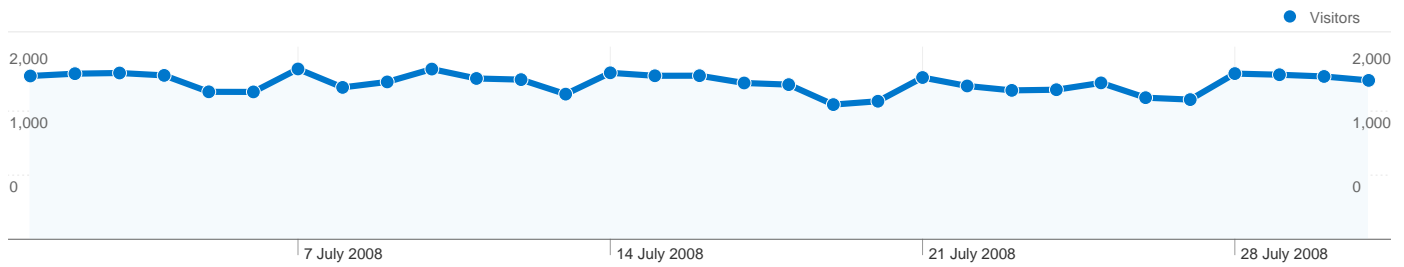

Site Usage

70,341 Visits	46.77% Bounce Rate
402,706 Page Views	00:06:06 Avg. Time on Site
5.73 Pages/Visit	44.33% % New Visits

Traffic Sources Overview

Visitors Overview

Map Overlay world

Content Overview

Pages	Page Views	% Page Views
/	42,383	10.52%
/forum/index.php	29,970	7.44%
/index.php?ind=downloads	12,683	3.15%
/forum/index.php?showforum=	12,314	3.06%
/index.php?ind=downloads&op	10,517	2.61%

Keywords	Visits	% visits
wehellas	3,240	7.95%
we hellas	1,595	3.91%
peter answer	254	0.62%
wehellas.gr	242	0.59%
paul van dyk wehellas	237	0.58%

70,341 visits came from 137 countries/territories

Site Usage

1 - 10 of 137

35,550 people visited this site

70,341 Visits

35,550 Absolute Unique Visitors

402,706 Page Views

5.73 Average Page Views

00:06:06 Time on Site

46.77% Bounce Rate