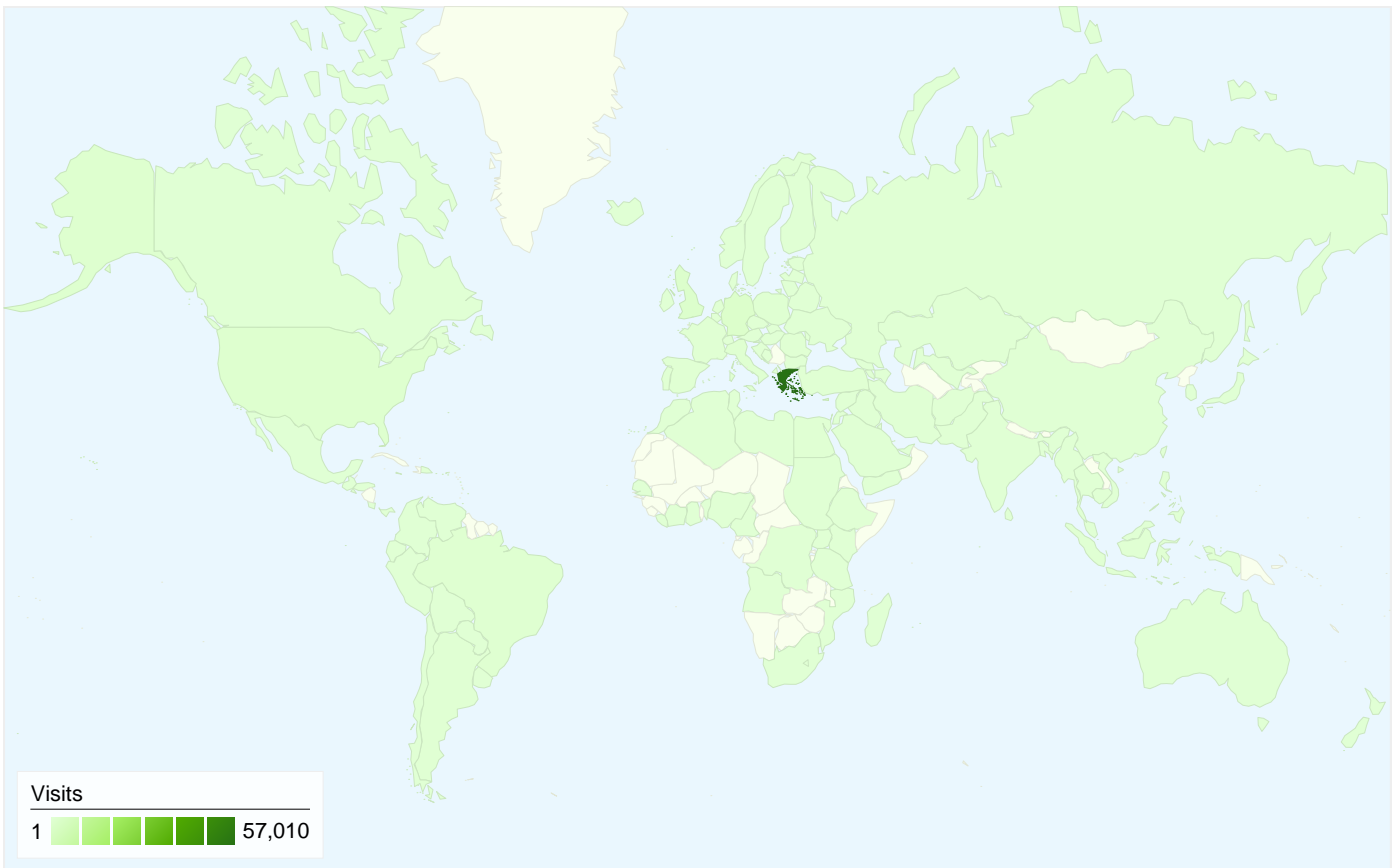

70,341 visits came from 137 countries/territories

Site Usage

Country/Territory	Visits	Pages/Visit	Avg. Time on Site	% New Visits	Bounce Rate
Greece	57,010	6.31	00:06:49	38.07%	41.80%
Cyprus	1,828	5.47	00:07:03	42.45%	42.07%
Germany	1,573	5.73	00:05:49	56.39%	50.03%
United Kingdom	1,508	1.94	00:01:14	84.75%	83.16%
United States	943	2.37	00:01:31	73.91%	77.94%
Brazil	543	1.61	00:00:59	88.40%	81.95%
Italy	542	3.63	00:02:47	66.97%	56.83%
Poland	429	3.15	00:05:09	75.99%	71.10%
Turkey	297	2.17	00:00:59	86.20%	77.78%
Serbia	272	2.23	00:01:10	78.68%	75.37%

1 - 10 of 137