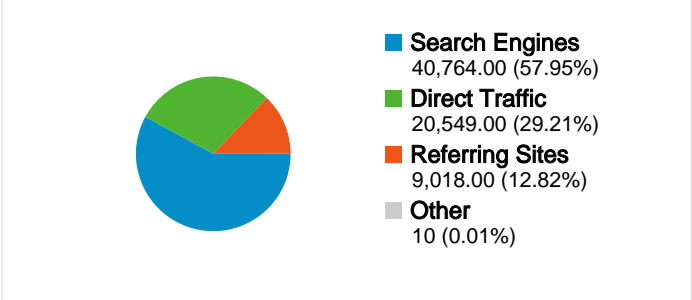

Site Usage

70,341 Visits	46.77% Bounce Rate
402,706 Page Views	00:06:06 Avg. Time on Site
5.73 Pages/Visit	44.33% % New Visits

Traffic Sources Overview

Visitors Overview

Map Overlay world

Content Overview

Pages	Page Views	% Page Views
/	42,383	10.52%
/forum/index.php	29,970	7.44%
/index.php?ind=downloads	12,683	3.15%
/forum/index.php?showforum=	12,314	3.06%
/index.php?ind=downloads&op	10,517	2.61%

All traffic sources sent a total of 70,341 visits

Top Traffic Sources

Sources	Visits	% visits
google (organic)	39,843	56.64%
(direct) ((none))	20,549	29.21%
images.google.gr (referral)	1,394	1.98%
wehellas.gr (referral)	1,017	1.45%
foracamp.gr (referral)	574	0.82%

1 - 10 of 137

35,550 people visited this site

70,341 Visits

35,550 Absolute Unique Visitors

402,706 Page Views

5.73 Average Page Views

00:06:06 Time on Site

46.77% Bounce Rate

Pages on this site were viewed a total of 402,706 times

402,706 Page Views

295,346 Unique Views

46.77% Bounce Rate

Top Content

Pages	Page Views	% Page Views
/	42,383	10.52%
/forum/index.php	29,970	7.44%
/index.php?ind=downloads	12,683	3.15%
/forum/index.php?showforum=37	12,314	3.06%
/index.php?ind=downloads&op=section_view&idev=25	10,517	2.61%