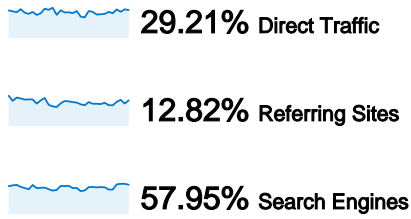

Site Usage

70,341 Visits	46.77% Bounce Rate
402,706 Page Views	00:06:06 Avg. Time on Site
5.73 Pages/Visit	44.33% % New Visits

Traffic Sources Overview

Visitors Overview

Map Overlay world

Content Overview

Pages	Page Views	% Page Views
/	42,383	10.52%
/forum/index.php	29,970	7.44%
/index.php?ind=downloads	12,683	3.15%
/forum/index.php?showforum=	12,314	3.06%
/index.php?ind=downloads&op	10,517	2.61%

All traffic sources sent a total of 70,341 visits

Top Traffic Sources

Sources	Visits	% visits
google (organic)	39,843	56.64%
(direct) ((none))	20,549	29.21%
images.google.gr (referral)	1,394	1.98%
wehellas.gr (referral)	1,017	1.45%
foracamp.gr (referral)	574	0.82%

1 - 10 of 137

35,550 people visited this site

70,341 Visits

35,550 Absolute Unique Visitors

402,706 Page Views

5.73 Average Page Views

00:06:06 Time on Site

46.77% Bounce Rate

Pages on this site were viewed a total of 402,706 times

402,706 Page Views

295,346 Unique Views

46.77% Bounce Rate

Top Content

Pages	Page Views	% Page Views
/	42,383	10.52%
/forum/index.php	29,970	7.44%
/index.php?ind=downloads	12,683	3.15%
/forum/index.php?showforum=37	12,314	3.06%
/index.php?ind=downloads&op=section_view&idev=25	10,517	2.61%