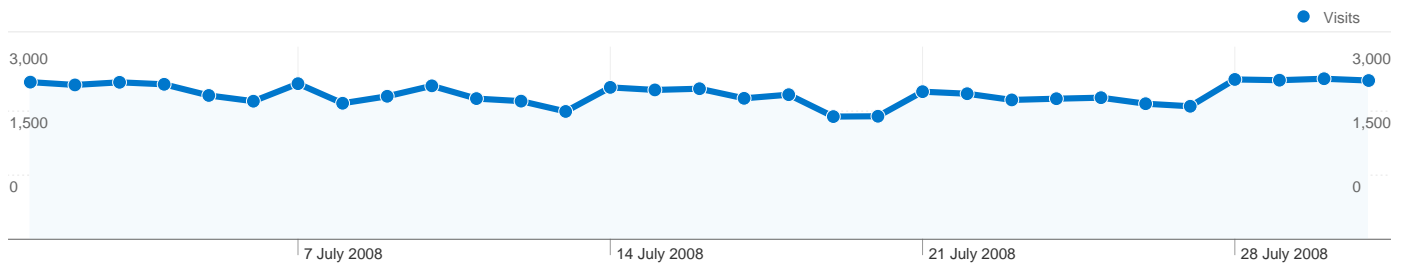

Site Usage

70,341 Visits	46.77% Bounce Rate
402,706 Page Views	00:06:06 Avg. Time on Site
5.73 Pages/Visit	44.33% % New Visits

Traffic Sources Overview

Visitors Overview

Map Overlay world

Content Overview

Pages	Page Views	% Page Views
/	42,383	10.52%
/forum/index.php	29,970	7.44%
/index.php?ind=downloads	12,683	3.15%
/forum/index.php?showforum=	12,314	3.06%
/index.php?ind=downloads&op	10,517	2.61%

All traffic sources sent a total of 70,341 visits

Top Traffic Sources

Sources	Visits	% visits
google (organic)	39,843	56.64%
(direct) ((none))	20,549	29.21%
images.google.gr (referral)	1,394	1.98%
wehellas.gr (referral)	1,017	1.45%
foracamp.gr (referral)	574	0.82%

1 - 10 of 137

35,550 people visited this site

70,341 Visits

35,550 Absolute Unique Visitors

402,706 Page Views

5.73 Average Page Views

00:06:06 Time on Site

46.77% Bounce Rate

Pages on this site were viewed a total of 402,706 times

402,706 Page Views

295,346 Unique Views

46.77% Bounce Rate

Top Content

Pages	Page Views	% Page Views
/	42,383	10.52%
/forum/index.php	29,970	7.44%
/index.php?ind=downloads	12,683	3.15%
/forum/index.php?showforum=37	12,314	3.06%
/index.php?ind=downloads&op=section_view&idev=25	10,517	2.61%