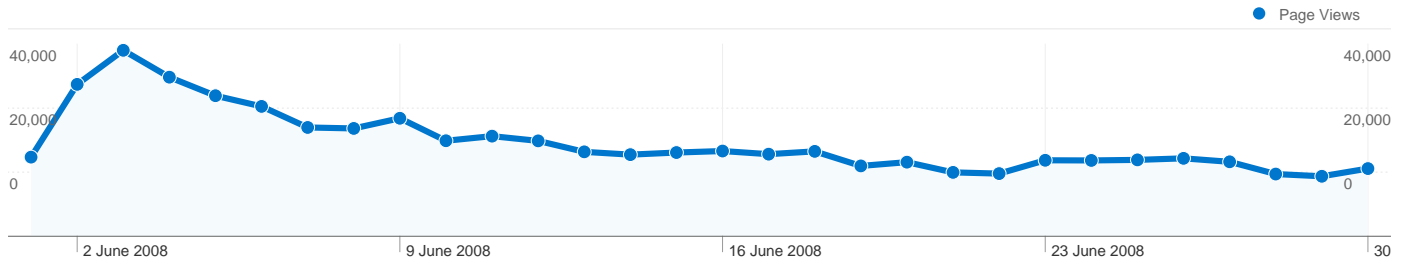

Pages on this site were viewed a total of 586,270 times

586,270 Page Views

436,854 Unique Views

39.58% Bounce Rate

Top Content

Pages	Page Views	% Page Views
/	67,113	11.45%
/forum/index.php	34,954	5.96%
/index.php?ind=downloads	25,833	4.41%
/index.php?ind=downloads&op=section_view&idev=25	20,430	3.48%
/forum/index.php?showforum=37	16,033	2.73%