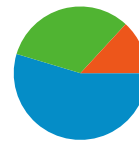

■ Search Engines	50,737.00 (54.65%)
■ Direct Traffic	29,907.00 (32.22%)
■ Referring Sites	12,158.00 (13.10%)
■ Other	31 (0.03%)

Top Traffic Sources

Sources	Visits	% visits
google (organic)	49,658	53.49%
(direct) ((none))	29,907	32.22%
images.google.gr (referral)	1,514	1.63%
wehellas.gr (referral)	1,324	1.43%
foracamp.gr (referral)	886	0.95%

Keywords	Visits	% visits
wehellas	5,509	10.86%
we hellas	3,044	6.00%
wehellas.gr	417	0.82%
www.wehellas.gr	414	0.82%
dkz studio	288	0.57%