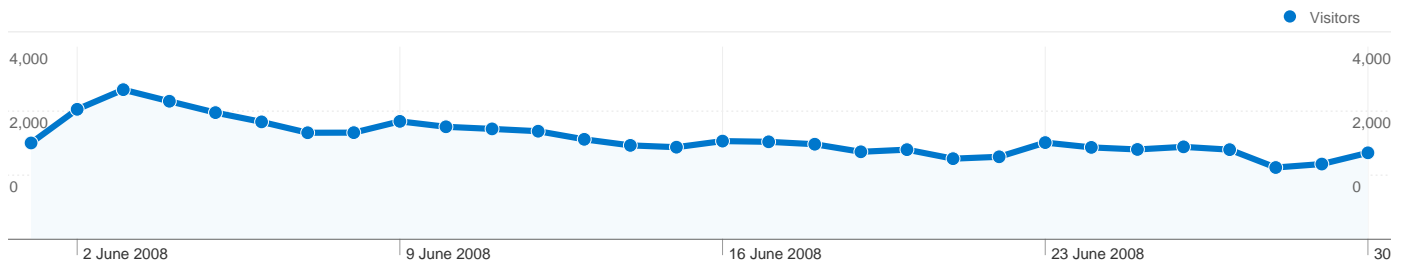

Site Usage

92,833 Visits	39.58% Bounce Rate
586,270 Page Views	00:06:23 Avg. Time on Site
6.32 Pages/Visit	38.13% % New Visits

Traffic Sources Overview

Visitors Overview

Map Overlay world

Content Overview

Pages	Page Views	% Page Views
/	67,113	11.45%
/forum/index.php	34,954	5.96%
/index.php?ind=downloads	25,833	4.41%
/index.php?ind=downloads&op	20,430	3.48%
/forum/index.php?showforum=	16,033	2.73%

Keywords	Visits	% visits
wehellas	5,509	10.86%
we hellas	3,044	6.00%
wehellas.gr	417	0.82%
www.wehellas.gr	414	0.82%
dkz studio	288	0.57%

92,833 visits came from 123 countries/territories

Site Usage

Visits	Pages/Visit	Avg. Time on Site	% New Visits	Bounce Rate	
92,833 % of Site Total: 100.00%	6.32 Site Avg: 6.32 (0.00%)	00:06:23 Site Avg: 00:06:23 (0.00%)	38.21% Site Avg: 38.13% (0.22%)	39.58% Site Avg: 39.58% (0.00%)	
Country/Territory	Visits	Pages/Visit	Avg. Time on Site	% New Visits	Bounce Rate
Greece	80,038	6.71	00:06:49	33.67%	36.02%
Germany	2,091	5.94	00:08:06	46.25%	40.99%
Cyprus	1,950	6.09	00:05:55	39.23%	38.67%
United Kingdom	883	3.42	00:02:32	68.52%	64.21%
United States	841	2.15	00:01:04	81.81%	79.79%
Italy	638	3.93	00:02:38	63.32%	59.09%
Brazil	475	1.99	00:01:30	85.26%	77.68%
Poland	334	4.57	00:06:34	81.44%	70.66%
Spain	284	2.65	00:02:16	72.89%	62.32%
Netherlands	273	2.94	00:02:34	65.93%	63.00%

1 - 10 of 123

41,541 people visited this site

92,833 Visits

41,541 Absolute Unique Visitors

586,270 Page Views

6.32 Average Page Views

00:06:23 Time on Site

39.58% Bounce Rate