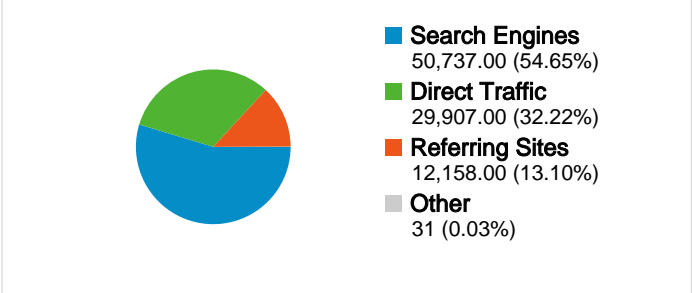

Site Usage

92,833 Visits	39.58% Bounce Rate
586,270 Page Views	00:06:23 Avg. Time on Site
6.32 Pages/Visit	38.13% % New Visits

Traffic Sources Overview

Visitors Overview

Map Overlay world

Content Overview

Pages	Page Views	% Page Views
/	67,113	11.45%
/forum/index.php	34,954	5.96%
/index.php?ind=downloads	25,833	4.41%
/index.php?ind=downloads&op	20,430	3.48%
/forum/index.php?showforum=	16,033	2.73%

All traffic sources sent a total of 92,833 visits

■ Search Engines	50,737.00 (54.65%)
■ Direct Traffic	29,907.00 (32.22%)
■ Referring Sites	12,158.00 (13.10%)
■ Other	31 (0.03%)

Top Traffic Sources

Sources	Visits	% visits
google (organic)	49,658	53.49%
(direct) ((none))	29,907	32.22%
images.google.gr (referral)	1,514	1.63%
wehellas.gr (referral)	1,324	1.43%
foracamp.gr (referral)	886	0.95%

1 - 10 of 123

41,541 people visited this site

92,833 Visits

41,541 Absolute Unique Visitors

586,270 Page Views

6.32 Average Page Views

00:06:23 Time on Site

39.58% Bounce Rate

Pages on this site were viewed a total of 586,270 times

586,270 Page Views

436,854 Unique Views

39.58% Bounce Rate

Top Content

Pages	Page Views	% Page Views
/	67,113	11.45%
/forum/index.php	34,954	5.96%
/index.php?ind=downloads	25,833	4.41%
/index.php?ind=downloads&op=section_view&idev=25	20,430	3.48%
/forum/index.php?showforum=37	16,033	2.73%