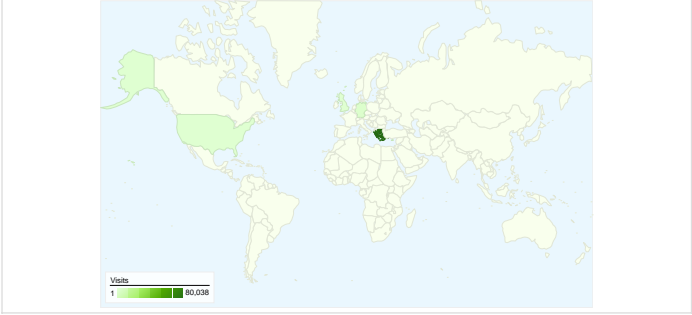

Site Usage

92,833 Visits	39.58% Bounce Rate
586,270 Page Views	00:06:23 Avg. Time on Site
6.32 Pages/Visit	38.13% % New Visits

Traffic Sources Overview

Visitors Overview

Map Overlay world

Content Overview

Pages	Page Views	% Page Views
/	67,113	11.45%
/forum/index.php	34,954	5.96%
/index.php?ind=downloads	25,833	4.41%
/index.php?ind=downloads&op	20,430	3.48%
/forum/index.php?showforum=	16,033	2.73%

All traffic sources sent a total of 92,833 visits

■ Search Engines	50,737.00 (54.65%)
■ Direct Traffic	29,907.00 (32.22%)
■ Referring Sites	12,158.00 (13.10%)
■ Other	31 (0.03%)

Top Traffic Sources

Sources	Visits	% visits
google (organic)	49,658	53.49%
(direct) ((none))	29,907	32.22%
images.google.gr (referral)	1,514	1.63%
wehellas.gr (referral)	1,324	1.43%
foracamp.gr (referral)	886	0.95%

Keywords	Visits	% visits
wehellas	5,509	10.86%
we hellas	3,044	6.00%
wehellas.gr	417	0.82%
www.wehellas.gr	414	0.82%
dkz studio	288	0.57%

92,833 visits came from 123 countries/territories

Site Usage

Visits	Pages/Visit	Avg. Time on Site	% New Visits	Bounce Rate	
92,833 % of Site Total: 100.00%	6.32 Site Avg: 6.32 (0.00%)	00:06:23 Site Avg: 00:06:23 (0.00%)	38.21% Site Avg: 38.13% (0.22%)	39.58% Site Avg: 39.58% (0.00%)	
Country/Territory	Visits	Pages/Visit	Avg. Time on Site	% New Visits	Bounce Rate
Greece	80,038	6.71	00:06:49	33.67%	36.02%
Germany	2,091	5.94	00:08:06	46.25%	40.99%
Cyprus	1,950	6.09	00:05:55	39.23%	38.67%
United Kingdom	883	3.42	00:02:32	68.52%	64.21%
United States	841	2.15	00:01:04	81.81%	79.79%
Italy	638	3.93	00:02:38	63.32%	59.09%
Brazil	475	1.99	00:01:30	85.26%	77.68%
Poland	334	4.57	00:06:34	81.44%	70.66%
Spain	284	2.65	00:02:16	72.89%	62.32%
Netherlands	273	2.94	00:02:34	65.93%	63.00%

1 - 10 of 123

41,541 people visited this site

92,833 Visits

41,541 Absolute Unique Visitors

586,270 Page Views

6.32 Average Page Views

00:06:23 Time on Site

39.58% Bounce Rate