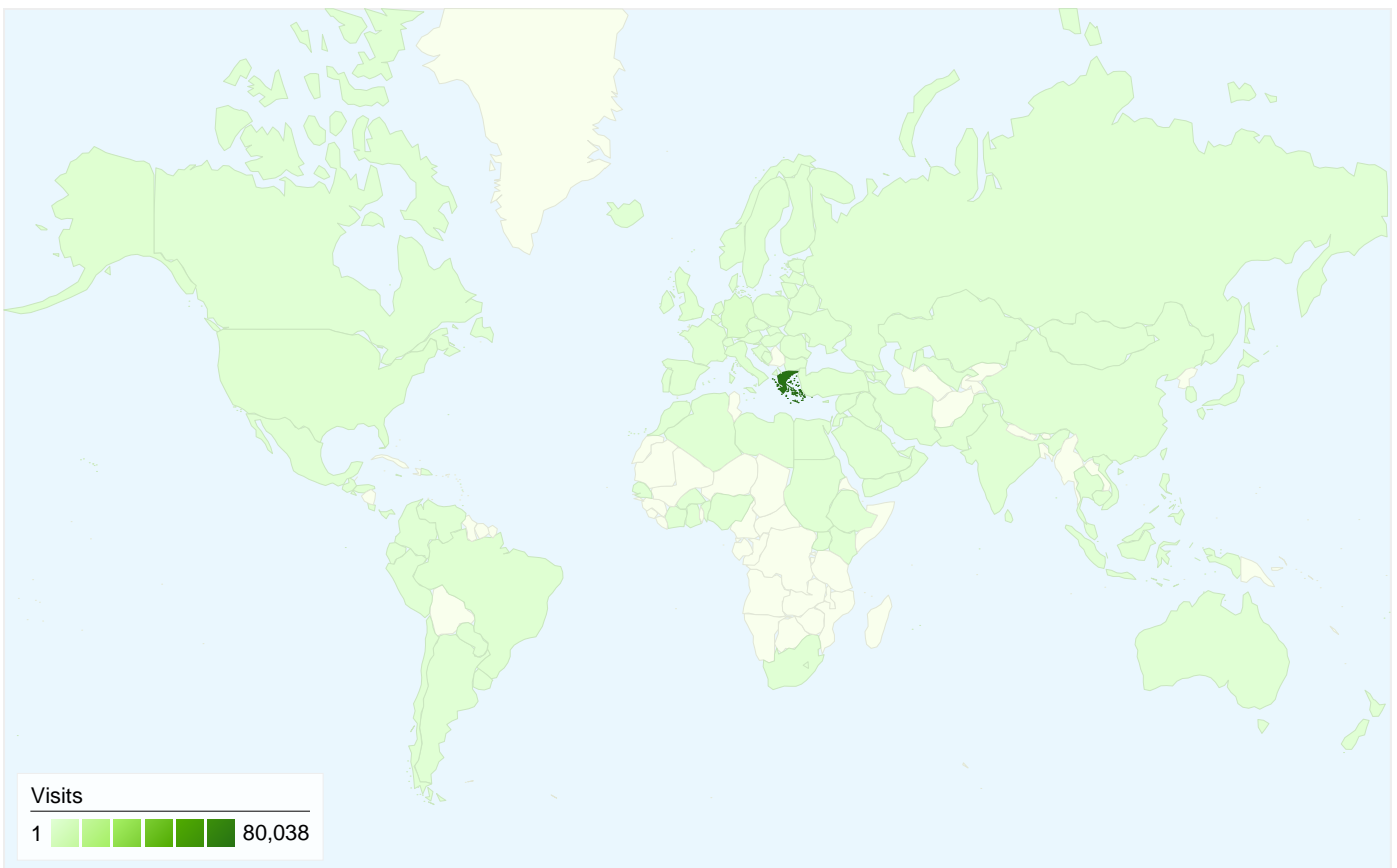

Site Usage

92,833 Visits	39.58% Bounce Rate
586,270 Page Views	00:06:23 Avg. Time on Site
6.32 Pages/Visit	38.13% % New Visits

Traffic Sources Overview

Visitors Overview

Map Overlay world

Content Overview

Pages	Page Views	% Page Views
/	67,113	11.45%
/forum/index.php	34,954	5.96%
/index.php?ind=downloads	25,833	4.41%
/index.php?ind=downloads&op	20,430	3.48%
/forum/index.php?showforum=	16,033	2.73%

All traffic sources sent a total of 92,833 visits

■ Search Engines	50,737.00 (54.65%)
■ Direct Traffic	29,907.00 (32.22%)
■ Referring Sites	12,158.00 (13.10%)
■ Other	31 (0.03%)

Top Traffic Sources

Sources	Visits	% visits
google (organic)	49,658	53.49%
(direct) ((none))	29,907	32.22%
images.google.gr (referral)	1,514	1.63%
wehellas.gr (referral)	1,324	1.43%
foracamp.gr (referral)	886	0.95%

Keywords	Visits	% visits
wehellas	5,509	10.86%
we hellas	3,044	6.00%
wehellas.gr	417	0.82%
www.wehellas.gr	414	0.82%
dkz studio	288	0.57%

92,833 visits came from 123 countries/territories

Site Usage

Visits	Pages/Visit	Avg. Time on Site	% New Visits	Bounce Rate	
92,833 % of Site Total: 100.00%	6.32 Site Avg: 6.32 (0.00%)	00:06:23 Site Avg: 00:06:23 (0.00%)	38.21% Site Avg: 38.13% (0.22%)	39.58% Site Avg: 39.58% (0.00%)	
Country/Territory	Visits	Pages/Visit	Avg. Time on Site	% New Visits	Bounce Rate
Greece	80,038	6.71	00:06:49	33.67%	36.02%
Germany	2,091	5.94	00:08:06	46.25%	40.99%
Cyprus	1,950	6.09	00:05:55	39.23%	38.67%
United Kingdom	883	3.42	00:02:32	68.52%	64.21%
United States	841	2.15	00:01:04	81.81%	79.79%
Italy	638	3.93	00:02:38	63.32%	59.09%
Brazil	475	1.99	00:01:30	85.26%	77.68%
Poland	334	4.57	00:06:34	81.44%	70.66%
Spain	284	2.65	00:02:16	72.89%	62.32%
Netherlands	273	2.94	00:02:34	65.93%	63.00%

1 - 10 of 123

41,541 people visited this site

92,833 Visits

41,541 Absolute Unique Visitors

586,270 Page Views

6.32 Average Page Views

00:06:23 Time on Site

39.58% Bounce Rate