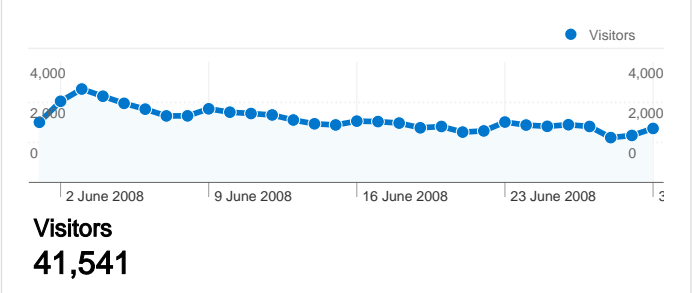

Site Usage

92,833 Visits	39.58% Bounce Rate
586,270 Page Views	00:06:23 Avg. Time on Site
6.32 Pages/Visit	38.13% % New Visits

Traffic Sources Overview

Visitors Overview

Map Overlay world

Content Overview

Pages	Page Views	% Page Views
/	67,113	11.45%
/forum/index.php	34,954	5.96%
/index.php?ind=downloads	25,833	4.41%
/index.php?ind=downloads&op	20,430	3.48%
/forum/index.php?showforum=	16,033	2.73%

All traffic sources sent a total of 92,833 visits

■ Search Engines	50,737.00 (54.65%)
■ Direct Traffic	29,907.00 (32.22%)
■ Referring Sites	12,158.00 (13.10%)
■ Other	31 (0.03%)

Top Traffic Sources

Sources	Visits	% visits
google (organic)	49,658	53.49%
(direct) ((none))	29,907	32.22%
images.google.gr (referral)	1,514	1.63%
wehellas.gr (referral)	1,324	1.43%
foracamp.gr (referral)	886	0.95%

1 - 10 of 123

41,541 people visited this site

92,833 Visits

41,541 Absolute Unique Visitors

586,270 Page Views

6.32 Average Page Views

00:06:23 Time on Site

39.58% Bounce Rate

Pages on this site were viewed a total of 586,270 times

586,270 Page Views

436,854 Unique Views

39.58% Bounce Rate

Top Content

Pages	Page Views	% Page Views
/	67,113	11.45%
/forum/index.php	34,954	5.96%
/index.php?ind=downloads	25,833	4.41%
/index.php?ind=downloads&op=section_view&idev=25	20,430	3.48%
/forum/index.php?showforum=37	16,033	2.73%