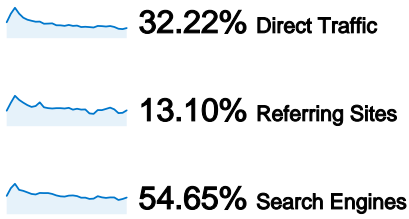

Site Usage

92,833 Visits	39.58% Bounce Rate
586,270 Page Views	00:06:23 Avg. Time on Site
6.32 Pages/Visit	38.13% % New Visits

Traffic Sources Overview

Visitors Overview

Map Overlay world

Content Overview

Pages	Page Views	% Page Views
/	67,113	11.45%
/forum/index.php	34,954	5.96%
/index.php?ind=downloads	25,833	4.41%
/index.php?ind=downloads&op	20,430	3.48%
/forum/index.php?showforum=	16,033	2.73%

All traffic sources sent a total of 92,833 visits

■ Search Engines	50,737.00 (54.65%)
■ Direct Traffic	29,907.00 (32.22%)
■ Referring Sites	12,158.00 (13.10%)
■ Other	31 (0.03%)

Top Traffic Sources

Sources	Visits	% visits
google (organic)	49,658	53.49%
(direct) ((none))	29,907	32.22%
images.google.gr (referral)	1,514	1.63%
wehellas.gr (referral)	1,324	1.43%
foracamp.gr (referral)	886	0.95%

1 - 10 of 123

41,541 people visited this site

92,833 Visits

41,541 Absolute Unique Visitors

586,270 Page Views

6.32 Average Page Views

00:06:23 Time on Site

39.58% Bounce Rate

Pages on this site were viewed a total of 586,270 times

586,270 Page Views

436,854 Unique Views

39.58% Bounce Rate

Top Content

Pages	Page Views	% Page Views
/	67,113	11.45%
/forum/index.php	34,954	5.96%
/index.php?ind=downloads	25,833	4.41%
/index.php?ind=downloads&op=section_view&idev=25	20,430	3.48%
/forum/index.php?showforum=37	16,033	2.73%