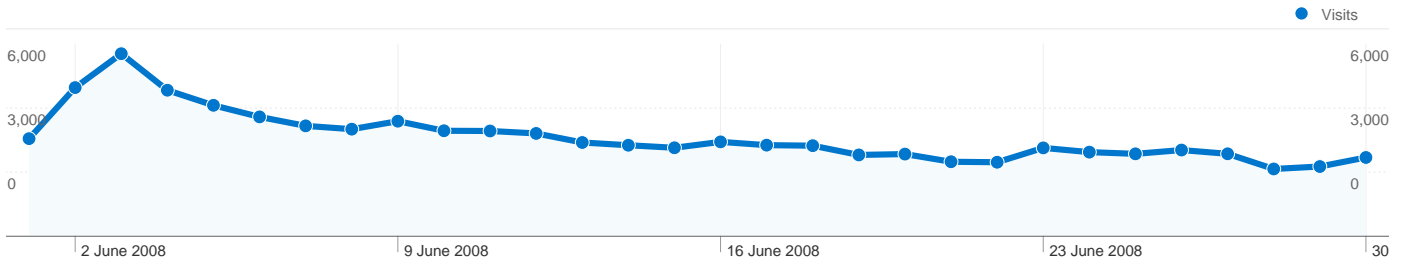

Site Usage

92,833 Visits	39.58% Bounce Rate
586,270 Page Views	00:06:23 Avg. Time on Site
6.32 Pages/Visit	38.13% % New Visits

Traffic Sources Overview

Visitors Overview

Map Overlay world

Content Overview

Pages	Page Views	% Page Views
/	67,113	11.45%
/forum/index.php	34,954	5.96%
/index.php?ind=downloads	25,833	4.41%
/index.php?ind=downloads&op	20,430	3.48%
/forum/index.php?showforum=	16,033	2.73%

All traffic sources sent a total of 92,833 visits

■ Search Engines	50,737.00 (54.65%)
■ Direct Traffic	29,907.00 (32.22%)
■ Referring Sites	12,158.00 (13.10%)
■ Other	31 (0.03%)

Top Traffic Sources

Sources	Visits	% visits
google (organic)	49,658	53.49%
(direct) ((none))	29,907	32.22%
images.google.gr (referral)	1,514	1.63%
wehellas.gr (referral)	1,324	1.43%
foracamp.gr (referral)	886	0.95%

1 - 10 of 123

41,541 people visited this site

92,833 Visits

41,541 Absolute Unique Visitors

586,270 Page Views

6.32 Average Page Views

00:06:23 Time on Site

39.58% Bounce Rate

Pages on this site were viewed a total of 586,270 times

586,270 Page Views

436,854 Unique Views

39.58% Bounce Rate

Top Content

Pages	Page Views	% Page Views
/	67,113	11.45%
/forum/index.php	34,954	5.96%
/index.php?ind=downloads	25,833	4.41%
/index.php?ind=downloads&op=section_view&idev=25	20,430	3.48%
/forum/index.php?showforum=37	16,033	2.73%