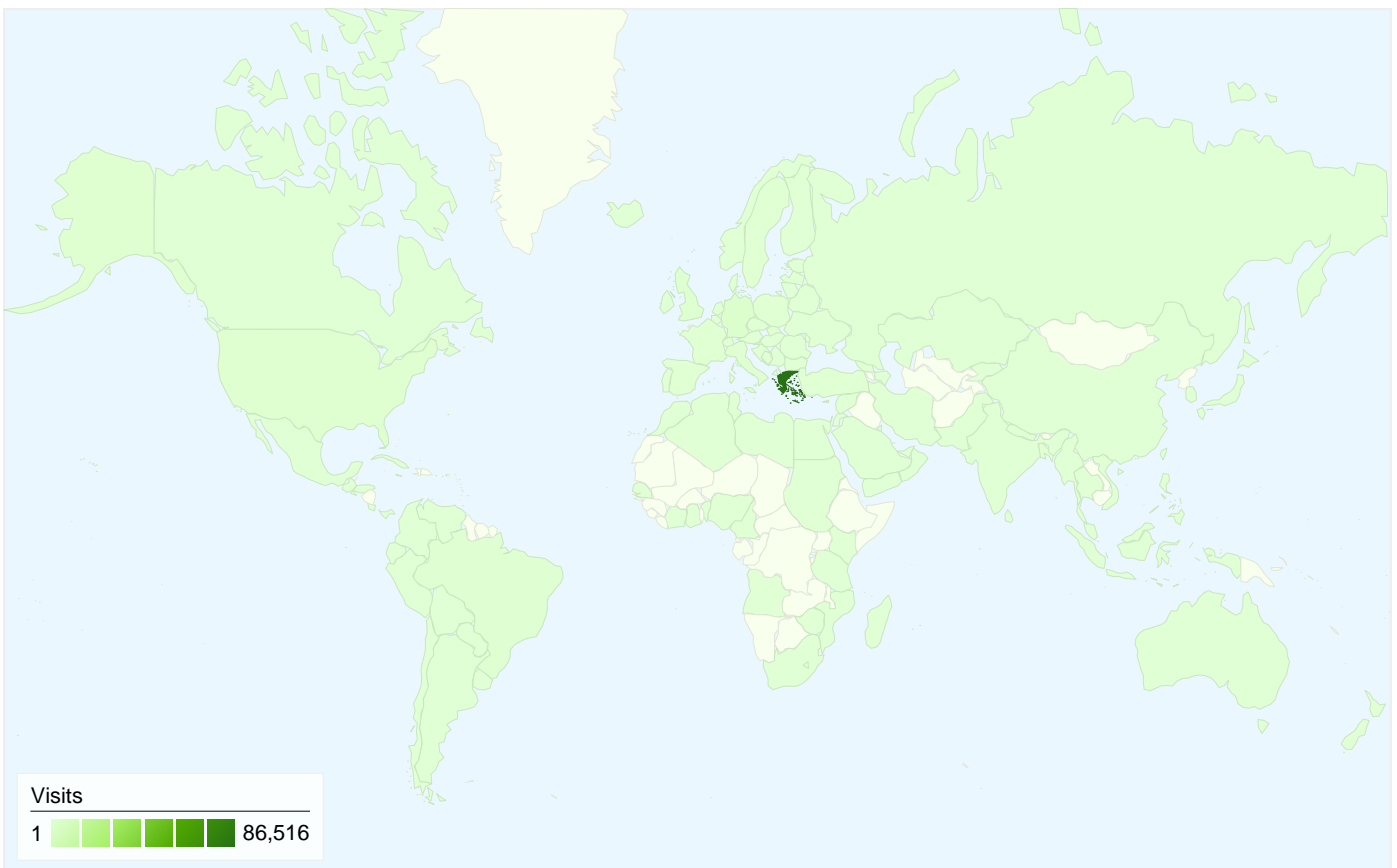

100,211 visits came from 128 countries/territories

Site Usage

Visits	Pages/Visit	Avg. Time on Site	% New Visits	Bounce Rate	
100,211 % of Site Total: 100.00%	5.97 Site Avg: 5.97 (0.00%)	00:06:21 Site Avg: 00:06:21 (0.00%)	37.42% Site Avg: 37.36% (0.17%)	46.03% Site Avg: 46.03% (0.00%)	
Country/Territory	Visits	Pages/Visit	Avg. Time on Site	% New Visits	Bounce Rate
Greece	86,516	6.34	00:06:37	32.93%	43.44%
Cyprus	2,206	5.02	00:05:48	42.61%	42.43%
Germany	2,007	5.54	00:06:19	53.41%	44.99%
United Kingdom	1,238	3.55	00:02:35	59.85%	59.77%
United States	825	2.37	00:01:17	79.52%	78.91%
Italy	629	3.02	00:02:02	58.19%	57.23%
Brazil	497	1.74	00:01:01	88.13%	79.88%
Sweden	402	11.22	00:11:26	25.87%	27.36%
Turkey	377	1.76	00:00:34	88.33%	82.23%
Poland	309	1.53	00:00:51	93.20%	83.82%

1 - 10 of 128