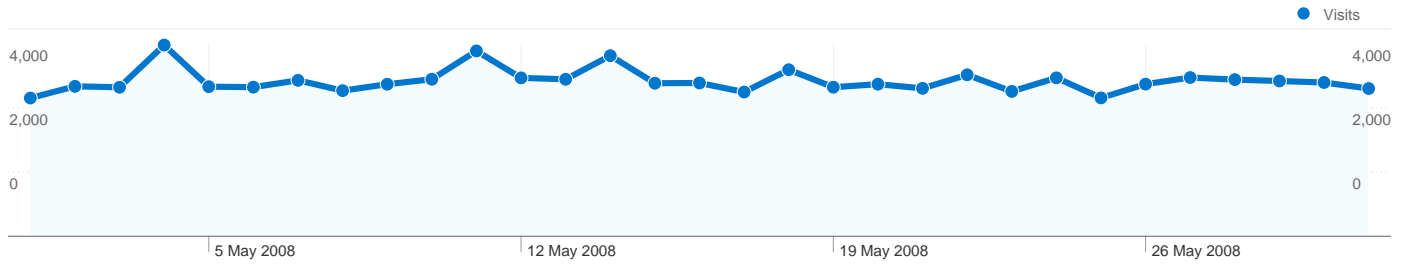

**Site Usage**

**Traffic Sources Overview**

**Visitors Overview**

**Map Overlay world**

**Content Overview**

Pages	Page Views	% Page Views
/	70,257	11.74%
/forum/index.php	35,473	5.93%
/forum/index.php?act=idx	16,163	2.70%
/forum/index.php?showforum=	15,393	2.57%
/index.php?ind=downloads	13,576	2.27%

All traffic sources sent a total of 100,211 visits

-  32.77% Direct Traffic
-  12.93% Referring Sites
-  54.29% Search Engines

- **Search Engines**  
54,408.00 (54.29%)
- **Direct Traffic**  
32,837.00 (32.77%)
- **Referring Sites**  
12,961.00 (12.93%)
- **Other**  
5 (> 0.00%)

## 43,715 people visited this site

100,211 Visits

43,715 Absolute Unique Visitors

598,479 Page Views

5.97 Average Page Views

00:06:21 Time on Site

46.03% Bounce Rate

37.36% New Visits

Pages on this site were viewed a total of 598,479 times

598,479 Page Views

444,554 Unique Views

46.03% Bounce Rate