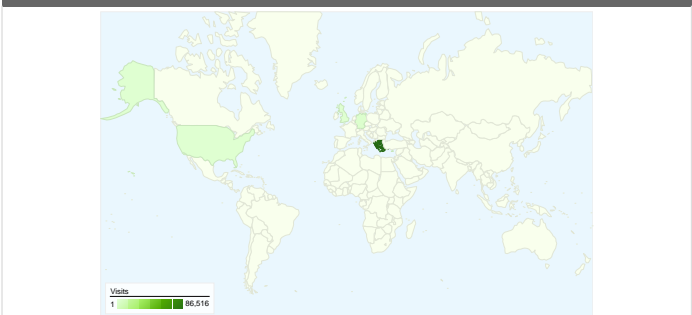

**Site Usage**

**Traffic Sources Overview**

**Visitors Overview**

**Map Overlay world**

**Content Overview**

Pages	Page Views	% Page Views
/	70,257	11.74%
/forum/index.php	35,473	5.93%
/forum/index.php?act=idx	16,163	2.70%
/forum/index.php?showforum=	15,393	2.57%
/index.php?ind=downloads	13,576	2.27%

All traffic sources sent a total of 100,211 visits

-  32.77% Direct Traffic
-  12.93% Referring Sites
-  54.29% Search Engines

- **Search Engines**  
54,408.00 (54.29%)
- **Direct Traffic**  
32,837.00 (32.77%)
- **Referring Sites**  
12,961.00 (12.93%)
- **Other**  
5 (> 0.00%)

## Top Traffic Sources

Sources	Visits	% visits
google (organic)	53,394	53.28%
(direct) ((none))	32,837	32.77%
wehellas.gr (referral)	1,520	1.52%
images.google.gr (referral)	1,504	1.50%
foracamp.gr (referral)	782	0.78%

Pages on this site were viewed a total of 598,479 times

598,479 Page Views

444,554 Unique Views

46.03% Bounce Rate