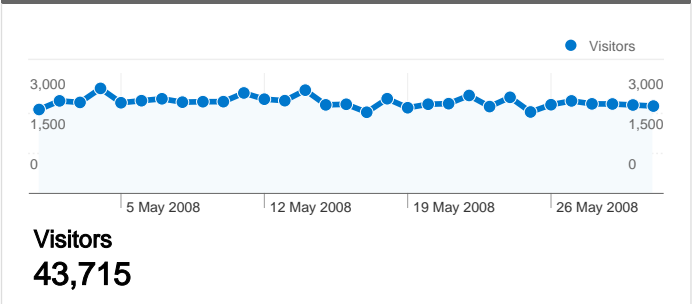

**Site Usage**

**Traffic Sources Overview**

**Visitors Overview**

**Map Overlay world**

**Content Overview**

Pages	Page Views	% Page Views
/	70,257	11.74%
/forum/index.php	35,473	5.93%
/forum/index.php?act=idx	16,163	2.70%
/forum/index.php?showforum=	15,393	2.57%
/index.php?ind=downloads	13,576	2.27%

All traffic sources sent a total of 100,211 visits

-  32.77% Direct Traffic
-  12.93% Referring Sites
-  54.29% Search Engines

- **Search Engines**  
54,408.00 (54.29%)
- **Direct Traffic**  
32,837.00 (32.77%)
- **Referring Sites**  
12,961.00 (12.93%)
- **Other**  
5 (> 0.00%)

## 43,715 people visited this site

100,211 Visits

43,715 Absolute Unique Visitors

598,479 Page Views

5.97 Average Page Views

00:06:21 Time on Site

46.03% Bounce Rate

37.36% New Visits

Pages on this site were viewed a total of 598,479 times

598,479 Page Views

444,554 Unique Views

46.03% Bounce Rate