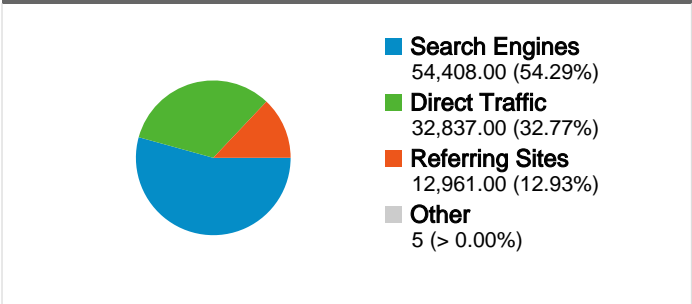

**Site Usage**

**Traffic Sources Overview**

**Visitors Overview**

**Map Overlay world**

**Content Overview**

Pages	Page Views	% Page Views
/	70,257	11.74%
/forum/index.php	35,473	5.93%
/forum/index.php?act=idx	16,163	2.70%
/forum/index.php?showforum=	15,393	2.57%
/index.php?ind=downloads	13,576	2.27%

All traffic sources sent a total of 100,211 visits

-  32.77% Direct Traffic
-  12.93% Referring Sites
-  54.29% Search Engines

- **Search Engines**  
54,408.00 (54.29%)
- **Direct Traffic**  
32,837.00 (32.77%)
- **Referring Sites**  
12,961.00 (12.93%)
- **Other**  
5 (> 0.00%)

## Top Traffic Sources

Sources	Visits	% visits
google (organic)	53,394	53.28%
(direct) ((none))	32,837	32.77%
wehellas.gr (referral)	1,520	1.52%
images.google.gr (referral)	1,504	1.50%
foracamp.gr (referral)	782	0.78%

Pages on this site were viewed a total of 598,479 times

598,479 Page Views

444,554 Unique Views

46.03% Bounce Rate