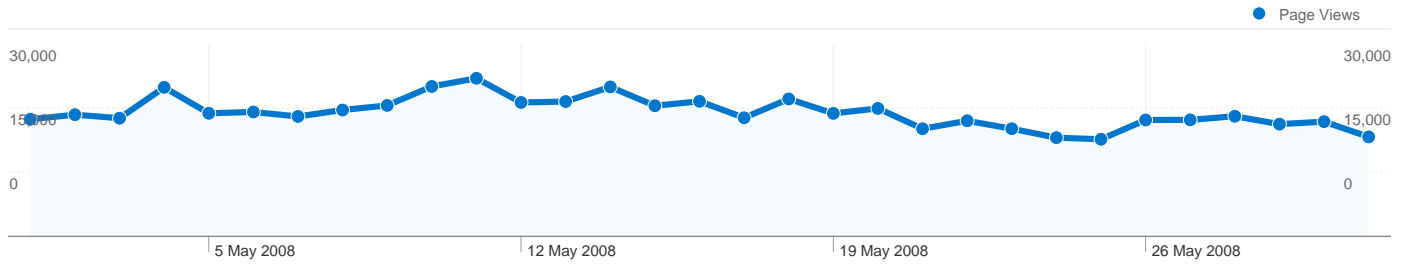

## 43,715 people visited this site

100,211 Visits

43,715 Absolute Unique Visitors

598,479 Page Views

5.97 Average Page Views

00:06:21 Time on Site

46.03% Bounce Rate

37.36% New Visits

Pages on this site were viewed a total of 598,479 times

598,479 Page Views

444,554 Unique Views

46.03% Bounce Rate