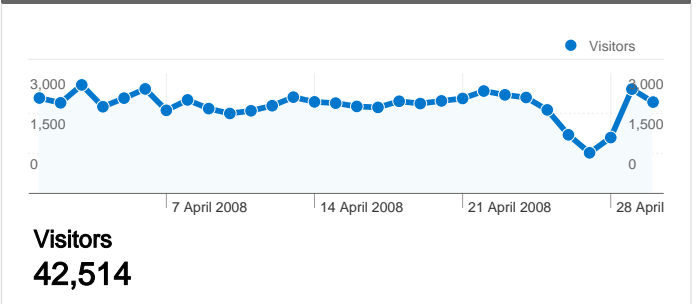

**Site Usage**

**Traffic Sources Overview**

**Visitors Overview**

**Map Overlay world**

**Content Overview**

Pages	Page Views	% Page Views
/	67,976	12.19%
/forum/index.php	31,107	5.58%
/index.php?ind=downloads	15,691	2.81%
/forum/index.php?showforum=	13,484	2.42%
/index.php?ind=downloads&op	12,934	2.32%

## All traffic sources sent a total of 91,536 visits

-  **32.85%** Direct Traffic
-  **11.94%** Referring Sites
-  **55.20%** Search Engines

- **Search Engines**  
50,524.00 (55.20%)
- **Direct Traffic**  
30,068.00 (32.85%)
- **Referring Sites**  
10,932.00 (11.94%)
- **Other**  
12 (0.01%)

## 42,514 people visited this site

91,536 Visits

42,514 Absolute Unique Visitors

557,628 Page Views

6.09 Average Page Views

00:05:46 Time on Site

44.54% Bounce Rate

39.73% New Visits

Pages on this site were viewed a total of 557,628 times

 557,628 Page Views

 414,573 Unique Views

 44.54% Bounce Rate