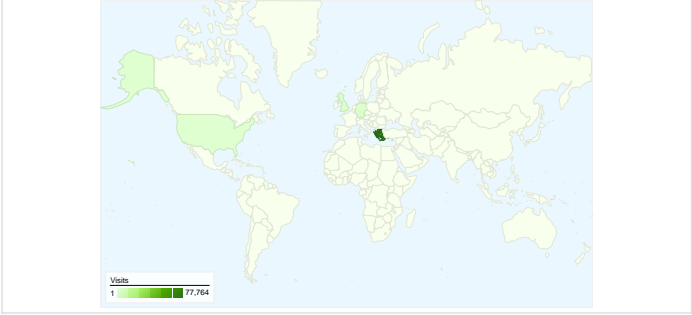

**Site Usage**

**Traffic Sources Overview**

**Visitors Overview**

**Map Overlay world**

**Content Overview**

Pages	Page Views	% Page Views
/	67,976	12.19%
/forum/index.php	31,107	5.58%
/index.php?ind=downloads	15,691	2.81%
/forum/index.php?showforum=	13,484	2.42%
/index.php?ind=downloads&op	12,934	2.32%

## All traffic sources sent a total of 91,536 visits

-  **32.85%** Direct Traffic
-  **11.94%** Referring Sites
-  **55.20%** Search Engines

- **Search Engines**  
50,524.00 (55.20%)
- **Direct Traffic**  
30,068.00 (32.85%)
- **Referring Sites**  
10,932.00 (11.94%)
- **Other**  
12 (0.01%)

## 42,514 people visited this site

91,536 Visits

42,514 Absolute Unique Visitors

557,628 Page Views

6.09 Average Page Views

00:05:46 Time on Site

44.54% Bounce Rate

39.73% New Visits

Pages on this site were viewed a total of 557,628 times

 557,628 Page Views

 414,573 Unique Views

 44.54% Bounce Rate