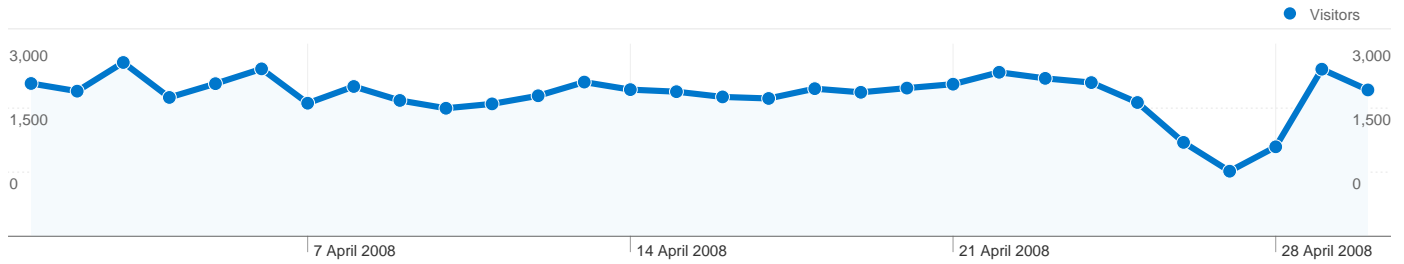

## 42,514 people visited this site

91,536 Visits

42,514 Absolute Unique Visitors

557,628 Page Views

6.09 Average Page Views

00:05:46 Time on Site

44.54% Bounce Rate

39.73% New Visits

Pages on this site were viewed a total of 557,628 times

 557,628 Page Views

 414,573 Unique Views

 44.54% Bounce Rate