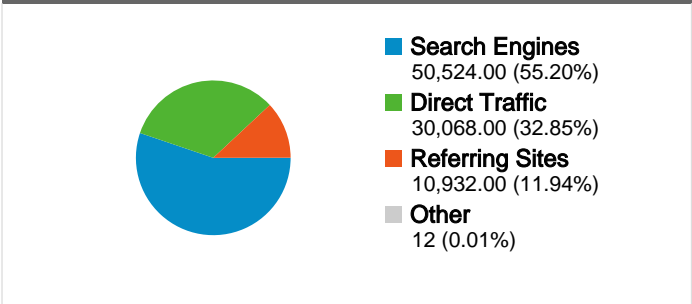

**Site Usage**

**Traffic Sources Overview**

**Visitors Overview**

**Map Overlay world**

**Content Overview**

Pages	Page Views	% Page Views
/	67,976	12.19%
/forum/index.php	31,107	5.58%
/index.php?ind=downloads	15,691	2.81%
/forum/index.php?showforum=	13,484	2.42%
/index.php?ind=downloads&op	12,934	2.32%

## All traffic sources sent a total of 91,536 visits

-  **32.85%** Direct Traffic
-  **11.94%** Referring Sites
-  **55.20%** Search Engines

- **Search Engines**  
50,524.00 (55.20%)
- **Direct Traffic**  
30,068.00 (32.85%)
- **Referring Sites**  
10,932.00 (11.94%)
- **Other**  
12 (0.01%)

## 42,514 people visited this site

91,536 Visits

42,514 Absolute Unique Visitors

557,628 Page Views

6.09 Average Page Views

00:05:46 Time on Site

44.54% Bounce Rate

39.73% New Visits

Pages on this site were viewed a total of 557,628 times

 557,628 Page Views

 414,573 Unique Views

 44.54% Bounce Rate