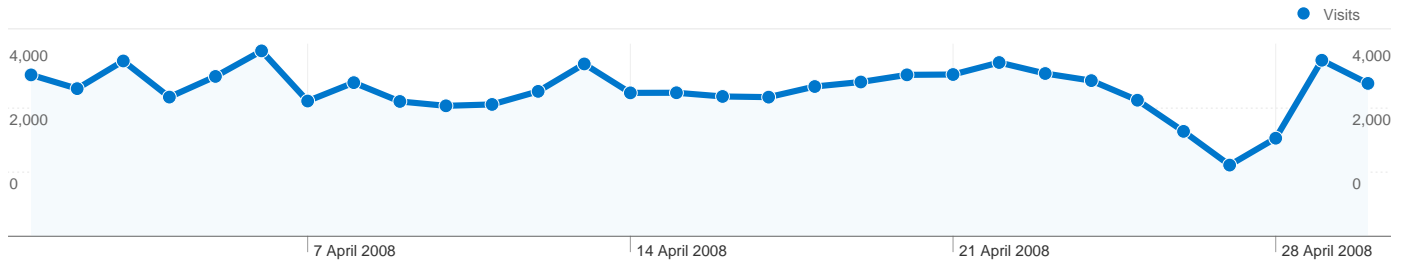

**Site Usage**

**Traffic Sources Overview**

**Visitors Overview**

**Map Overlay world**

**Content Overview**

Pages	Page Views	% Page Views
/	67,976	12.19%
/forum/index.php	31,107	5.58%
/index.php?ind=downloads	15,691	2.81%
/forum/index.php?showforum=	13,484	2.42%
/index.php?ind=downloads&op	12,934	2.32%

## All traffic sources sent a total of 91,536 visits

-  **32.85%** Direct Traffic
-  **11.94%** Referring Sites
-  **55.20%** Search Engines

- **Search Engines**  
50,524.00 (55.20%)
- **Direct Traffic**  
30,068.00 (32.85%)
- **Referring Sites**  
10,932.00 (11.94%)
- **Other**  
12 (0.01%)

## 42,514 people visited this site

91,536 Visits

42,514 Absolute Unique Visitors

557,628 Page Views

6.09 Average Page Views

00:05:46 Time on Site

44.54% Bounce Rate

39.73% New Visits

Pages on this site were viewed a total of 557,628 times

 557,628 Page Views

 414,573 Unique Views

 44.54% Bounce Rate