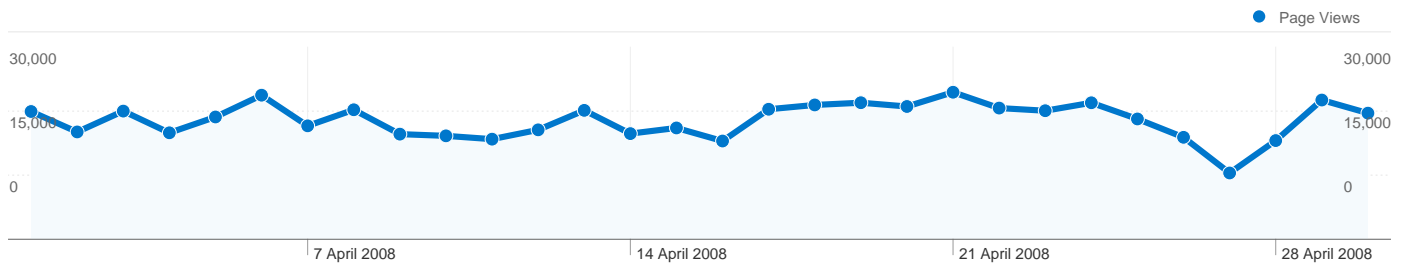

## 42,514 people visited this site

91,536 Visits

42,514 Absolute Unique Visitors

557,628 Page Views

6.09 Average Page Views

00:05:46 Time on Site

44.54% Bounce Rate

39.73% New Visits

Pages on this site were viewed a total of 557,628 times

 557,628 Page Views

 414,573 Unique Views

 44.54% Bounce Rate