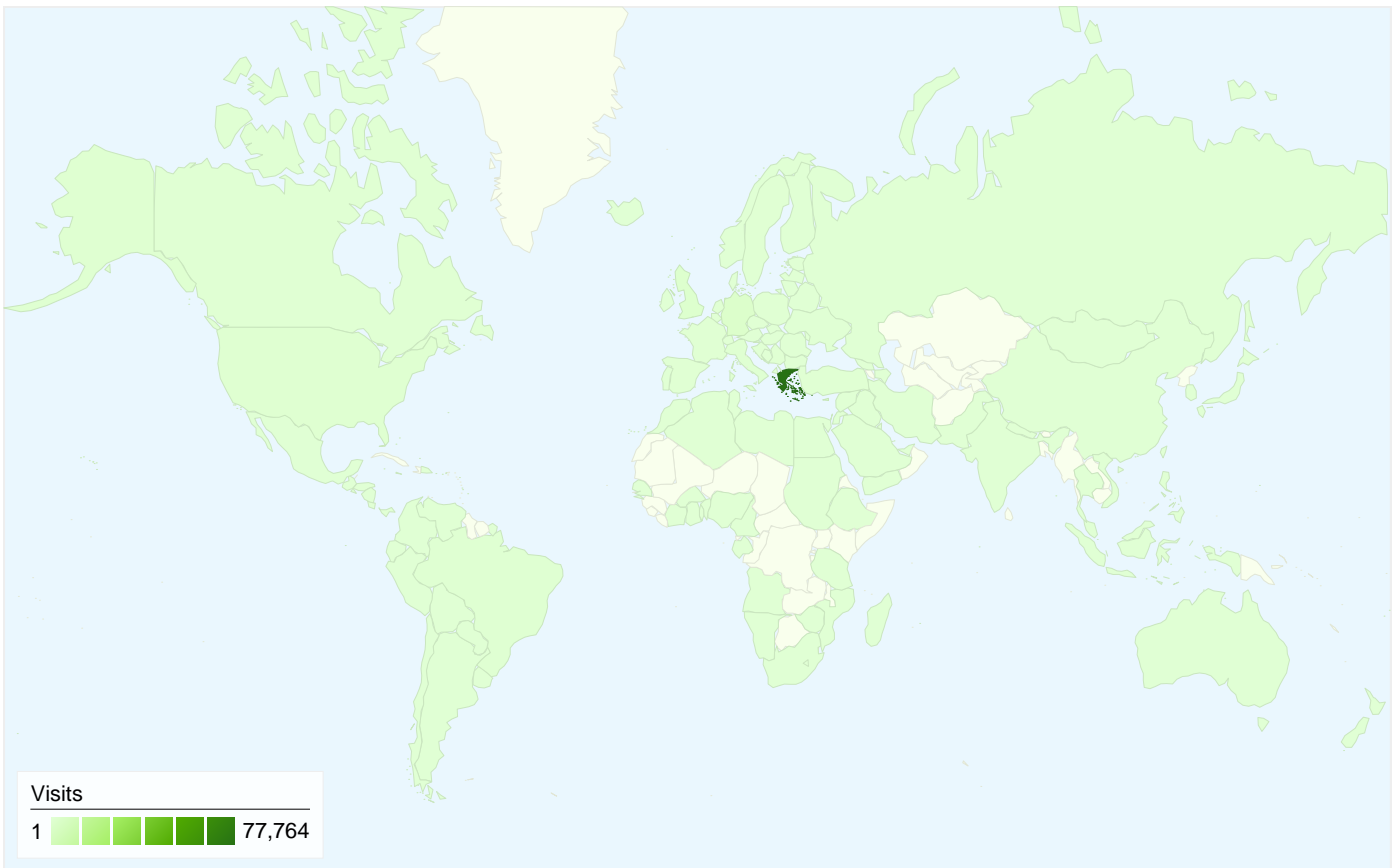

91,536 visits came from 137 countries/territories

Site Usage

Country/Territory	Visits	Pages/Visit	Avg. Time on Site	% New Visits	Bounce Rate
Visits 91,536 % of Site Total: 100.00%	Pages/Visit 6.09 Site Avg: 6.09 (0.00%)	Avg. Time on Site 00:05:46 Site Avg: 00:05:46 (0.00%)	% New Visits 39.81% Site Avg: 39.73% (0.22%)	Bounce Rate 44.54% Site Avg: 44.54% (0.00%)	
Greece	77,764	6.47	00:06:03	35.28%	41.62%
Cyprus	2,291	6.20	00:06:33	39.28%	37.97%
Germany	2,127	6.52	00:06:48	50.68%	43.77%
United Kingdom	1,404	3.81	00:03:22	55.41%	56.41%
United States	774	2.21	00:00:55	88.50%	78.29%
Italy	594	3.75	00:02:48	68.18%	60.94%
Brazil	510	2.08	00:01:31	81.76%	78.04%
Turkey	362	2.36	00:01:08	81.49%	73.48%
Poland	319	1.46	00:00:41	86.83%	82.45%
France	300	2.36	00:01:11	88.00%	75.33%

1 - 10 of 137