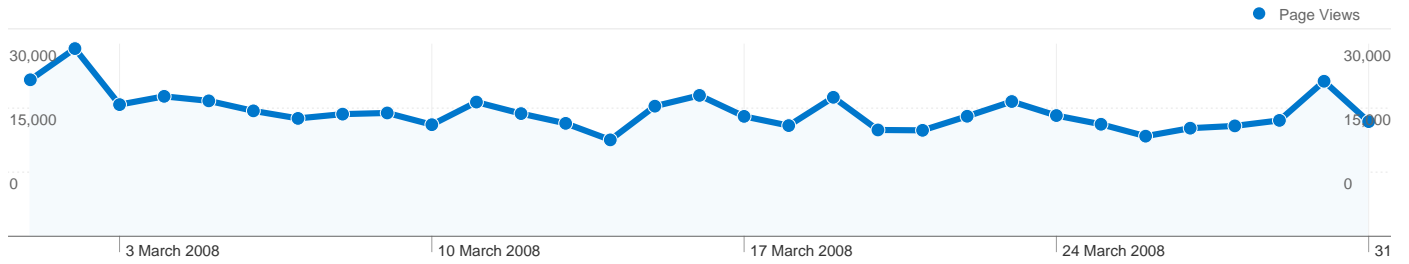

## 44,736 people visited this site

 **98,528** Visits

 **44,736** Absolute Unique Visitors

 **603,079** Page Views

 **6.12** Average Page Views

 **00:06:22** Time on Site

 **44.38%** Bounce Rate

 **39.04%** New Visits

Pages on this site were viewed a total of 603,079 times

603,079 Page Views

446,316 Unique Views

44.38% Bounce Rate