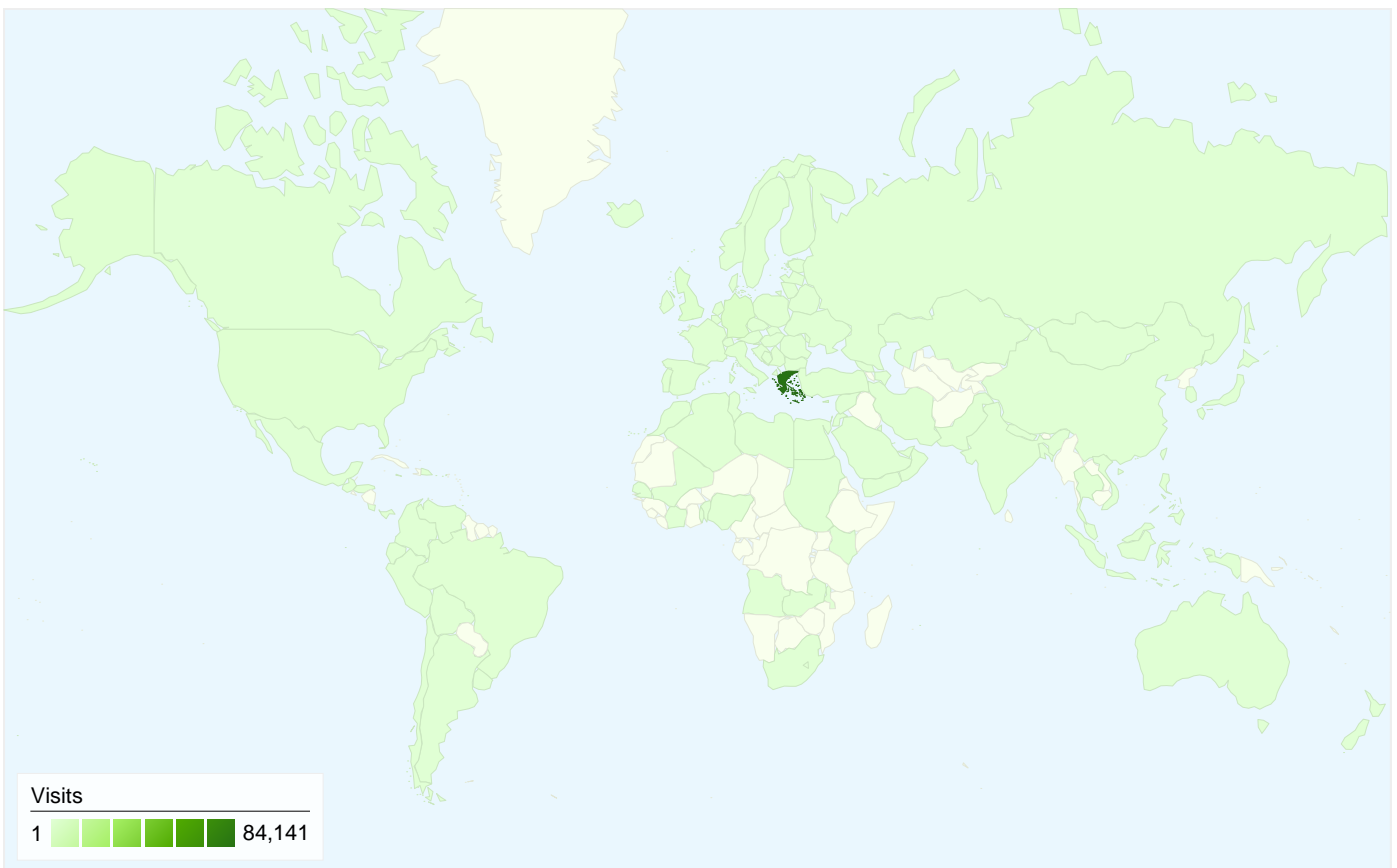

98,528 visits came from 120 countries/territories

Site Usage

Country/Territory	Visits	Pages/Visit	Avg. Time on Site	% New Visits	Bounce Rate
Visits 98,528 % of Site Total: 100.00%	Pages/Visit 6.12 Site Avg: 6.12 (0.00%)	Avg. Time on Site 00:06:22 Site Avg: 00:06:22 (0.00%)	% New Visits 39.13% Site Avg: 39.04% (0.23%)	Bounce Rate 44.38% Site Avg: 44.38% (0.00%)	
Greece	84,141	6.50	00:06:46	34.51%	41.29%
Germany	2,676	7.26	00:10:55	46.41%	44.77%
Cyprus	1,941	5.44	00:05:40	42.92%	42.14%
United Kingdom	1,606	3.29	00:02:44	57.60%	60.02%
United States	872	3.01	00:02:05	81.19%	71.33%
Italy	597	3.67	00:02:52	69.85%	59.80%
Poland	454	2.15	00:00:57	82.16%	77.09%
Brazil	446	2.41	00:01:55	82.29%	72.87%
Turkey	377	1.96	00:00:42	84.62%	84.35%
France	334	1.90	00:00:49	86.53%	81.74%

1 - 10 of 120