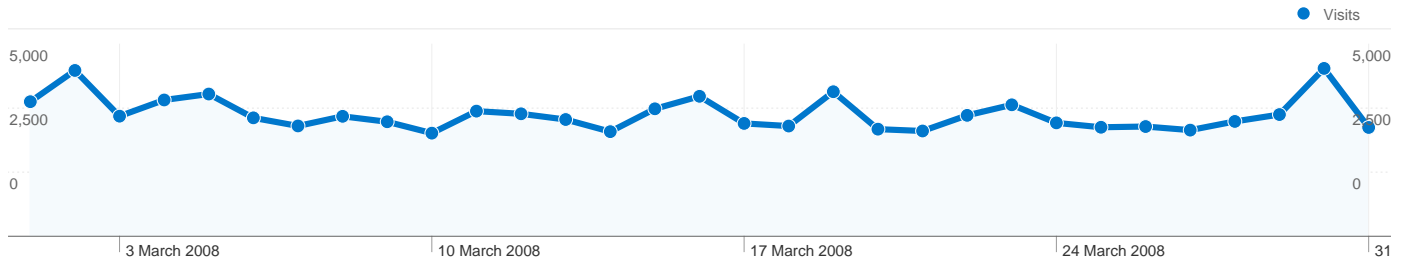

**Site Usage**

98,528 Visits

44.38% Bounce Rate

603,079 Page Views

00:06:22 Avg. Time on Site

6.12 Pages/Visit

39.04% % New Visits

**Traffic Sources Overview**

## All traffic sources sent a total of 98,528 visits

-  **32.14%** Direct Traffic
-  **10.76%** Referring Sites
-  **57.09%** Search Engines

- **Search Engines**  
56,250.00 (57.09%)
- **Direct Traffic**  
31,670.00 (32.14%)
- **Referring Sites**  
10,604.00 (10.76%)
- **Other**  
4 (> 0.00%)

## 44,736 people visited this site

 **98,528** Visits

 **44,736** Absolute Unique Visitors

 **603,079** Page Views

 **6.12** Average Page Views

 **00:06:22** Time on Site

 **44.38%** Bounce Rate

 **39.04%** New Visits

Pages on this site were viewed a total of 603,079 times

603,079 Page Views

446,316 Unique Views

44.38% Bounce Rate