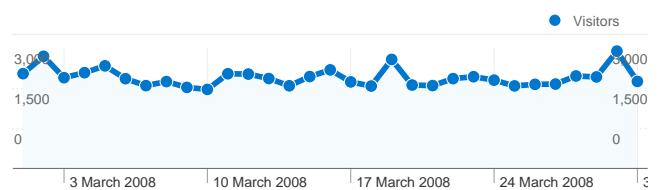

Visitors Overview

Visitors
44,736