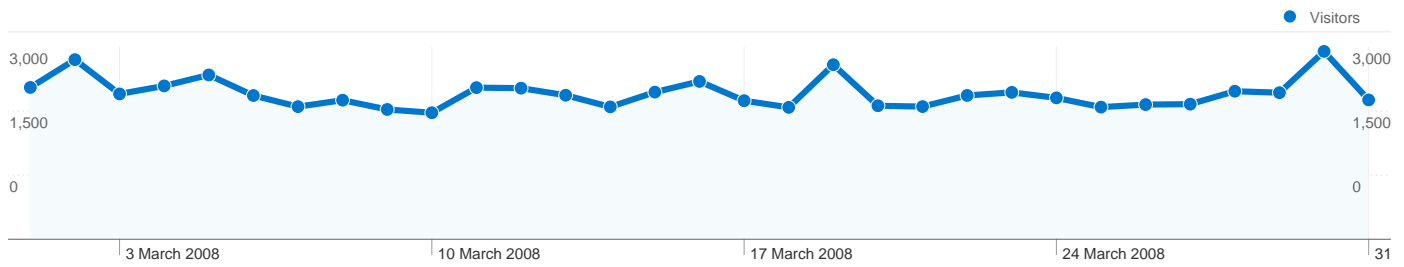

**Site Usage**

98,528 Visits

44.38% Bounce Rate

603,079 Page Views

00:06:22 Avg. Time on Site

6.12 Pages/Visit

39.04% % New Visits

**Traffic Sources Overview**

Keywords	Visits	% visits
wehellas	4,856	8.63%
we hellas	2,703	4.81%
afs explorer 3.7	700	1.24%
www.wehellas.gr	490	0.87%
pes2008 kits olympiakos	351	0.62%

**98,528 visits came from 120 countries/territories**

## 44,736 people visited this site

 **98,528** Visits

 **44,736** Absolute Unique Visitors

 **603,079** Page Views

 **6.12** Average Page Views

 **00:06:22** Time on Site

 **44.38%** Bounce Rate

 **39.04%** New Visits

Pages on this site were viewed a total of 603,079 times

603,079 Page Views

446,316 Unique Views

44.38% Bounce Rate