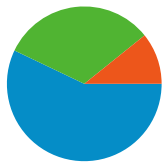

**Site Usage**

98,528 Visits

44.38% Bounce Rate

603,079 Page Views

00:06:22 Avg. Time on Site

6.12 Pages/Visit

39.04% % New Visits

**Traffic Sources Overview**

## 44,736 people visited this site

 **98,528** Visits

 **44,736** Absolute Unique Visitors

 **603,079** Page Views

 **6.12** Average Page Views

 **00:06:22** Time on Site

 **44.38%** Bounce Rate

 **39.04%** New Visits

Pages on this site were viewed a total of 603,079 times

603,079 Page Views

446,316 Unique Views

44.38% Bounce Rate

## Top Content

Pages	Page Views	% Page Views
/	68,227	11.31%
/forum/index.php	32,640	5.41%
/index.php?ind=downloads	19,255	3.19%
/forum/index.php?showforum=82	17,075	2.83%
/index.php?ind=downloads&op=section_view&idev=25	16,289	2.70%