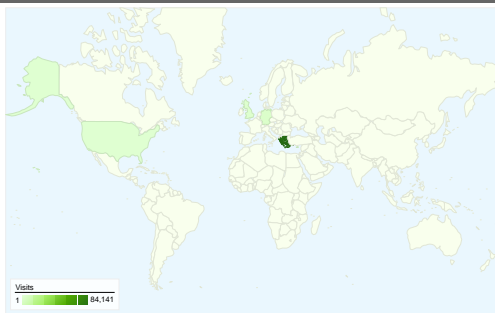

**Site Usage**

98,528 Visits

44.38% Bounce Rate

603,079 Page Views

00:06:22 Avg. Time on Site

6.12 Pages/Visit

39.04% % New Visits

**Traffic Sources Overview**

- **Search Engines**  
56,250.00 (57.09%)
- **Direct Traffic**  
31,670.00 (32.14%)
- **Referring Sites**  
10,604.00 (10.76%)
- **Other**  
4 (> 0.00%)

**Visitors Overview**

**Visitors**  
**44,736**

**Map Overlay world**

## All traffic sources sent a total of 98,528 visits

-  **32.14%** Direct Traffic
-  **10.76%** Referring Sites
-  **57.09%** Search Engines

- **Search Engines**  
56,250.00 (57.09%)
- **Direct Traffic**  
31,670.00 (32.14%)
- **Referring Sites**  
10,604.00 (10.76%)
- **Other**  
4 (> 0.00%)

## Top Traffic Sources

Sources	Visits	% visits
google (organic)	55,174	56.00%
(direct) ((none))	31,670	32.14%
images.google.gr (referral)	1,240	1.26%
foracamp.gr (referral)	803	0.81%
wehellas.gr (referral)	616	0.63%