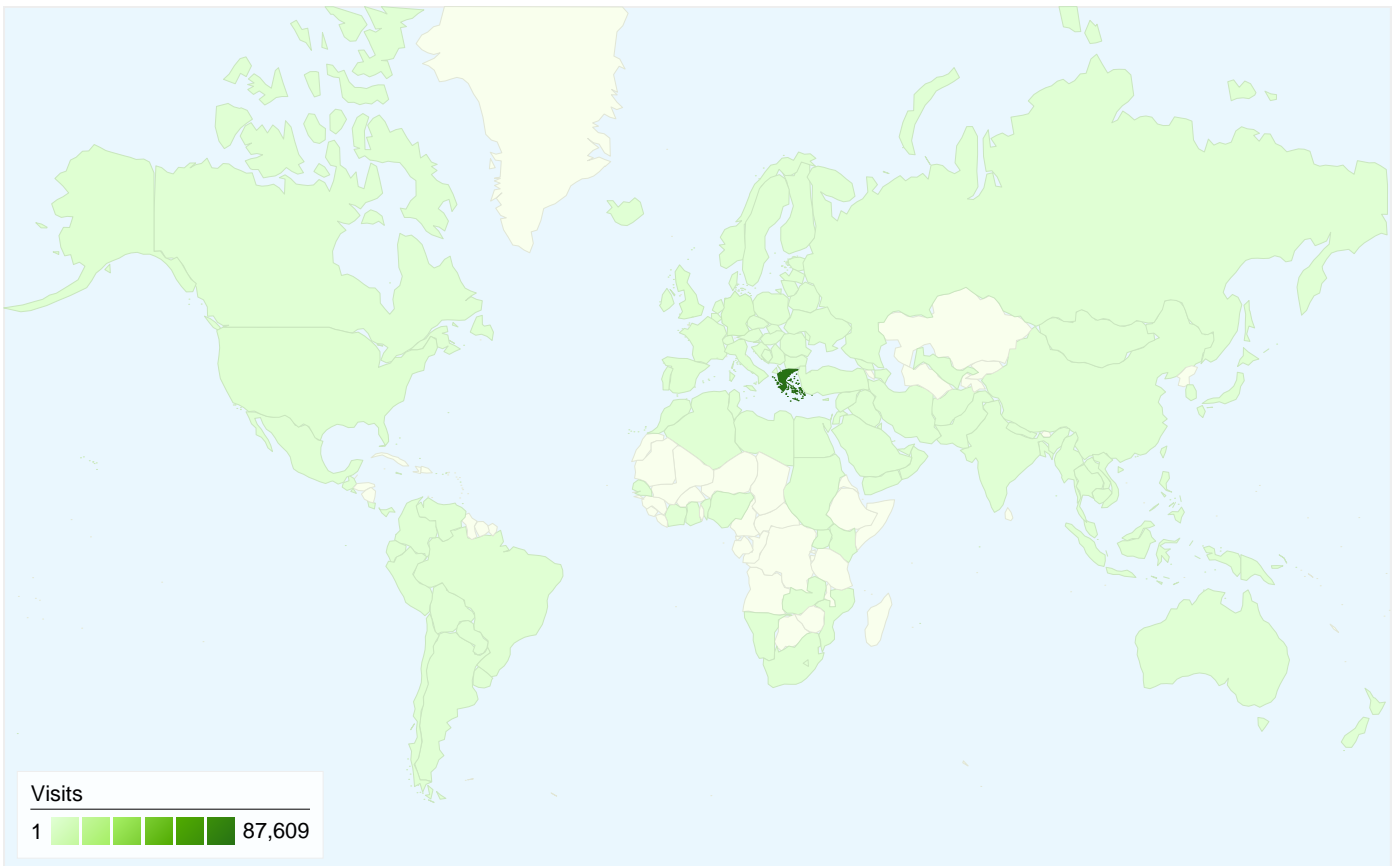

100,998 visits came from 127 countries/territories

Site Usage

Country/Territory	Visits	Pages/Visit	Avg. Time on Site	% New Visits	Bounce Rate
Visits 100,998 % of Site Total: 100.00%	Pages/Visit 6.44 Site Avg: 6.44 (0.00%)	Avg. Time on Site 00:06:43 Site Avg: 00:06:43 (0.00%)	% New Visits 35.24% Site Avg: 35.17% (0.20%)	Bounce Rate 42.58% Site Avg: 42.58% (0.00%)	
Greece	87,609	6.78	00:07:08	31.19%	40.06%
Germany	2,304	6.47	00:08:50	47.22%	44.01%
Cyprus	2,090	5.99	00:05:16	34.98%	38.09%
United Kingdom	1,393	4.09	00:03:03	55.71%	59.73%
Italy	811	4.30	00:04:07	50.31%	49.57%
United States	591	2.80	00:01:42	84.43%	75.97%
Brazil	393	2.57	00:01:48	86.01%	74.55%
Poland	356	2.10	00:01:48	84.83%	80.62%
Turkey	350	3.73	00:02:41	62.29%	62.29%
Spain	312	3.26	00:01:48	78.85%	68.59%

1 - 10 of 127