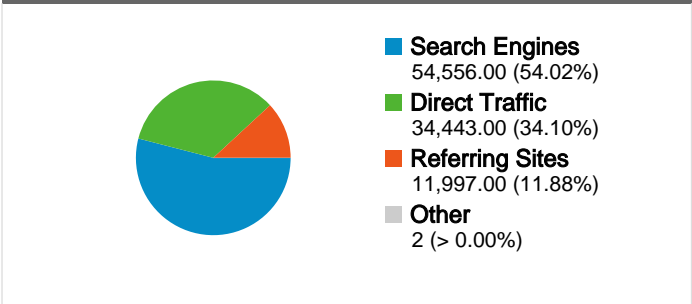

Site Usage

100,998 Visits	42.58% Bounce Rate
650,089 Page Views	00:06:43 Avg. Time on Site
6.44 Pages/Visit	35.17% % New Visits

Traffic Sources Overview

Visitors Overview

Map Overlay world

Content Overview

Pages	Page Views	% Page Views
/	81,855	12.59%
/forum/index.php	32,059	4.93%
/index.php?ind=downloads	20,939	3.22%
/index.php?ind=downloads&op	17,149	2.64%
/forum/index.php?showforum=	14,523	2.23%

All traffic sources sent a total of 100,998 visits

1 - 10 of 127

41,118 people visited this site

100,998 Visits

41,118 Absolute Unique Visitors

650,089 Page Views

6.44 Average Page Views

00:06:43 Time on Site

42.58% Bounce Rate

Pages on this site were viewed a total of 650,089 times

650,089 Page Views

487,277 Unique Views

42.58% Bounce Rate

Top Content

Pages	Page Views	% Page Views
/	81,855	12.59%
/forum/index.php	32,059	4.93%
/index.php?ind=downloads	20,939	3.22%
/index.php?ind=downloads&op=section_view&idev=25	17,149	2.64%
/forum/index.php?showforum=37	14,523	2.23%