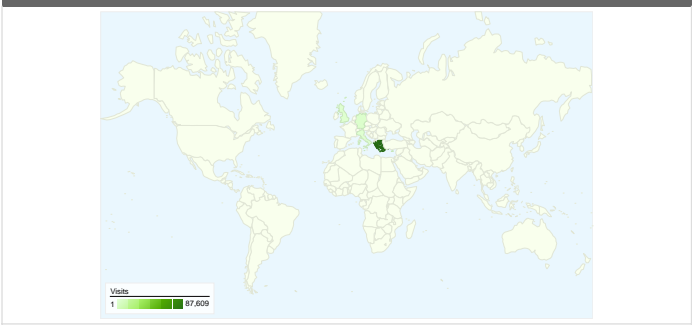

Site Usage

100,998 Visits	42.58% Bounce Rate
650,089 Page Views	00:06:43 Avg. Time on Site
6.44 Pages/Visit	35.17% % New Visits

Traffic Sources Overview

Visitors Overview

Map Overlay world

Content Overview

Pages	Page Views	% Page Views
/	81,855	12.59%
/forum/index.php	32,059	4.93%
/index.php?ind=downloads	20,939	3.22%
/index.php?ind=downloads&op	17,149	2.64%
/forum/index.php?showforum=	14,523	2.23%

All traffic sources sent a total of 100,998 visits

Top Traffic Sources

Sources	Visits	% visits
google (organic)	53,472	52.94%
(direct) ((none))	34,443	34.10%
images.google.gr (referral)	1,359	1.35%
foracamp.gr (referral)	960	0.95%
lemmefind.gr (referral)	683	0.68%

1 - 10 of 127

41,118 people visited this site

100,998 Visits

41,118 Absolute Unique Visitors

650,089 Page Views

6.44 Average Page Views

00:06:43 Time on Site

42.58% Bounce Rate