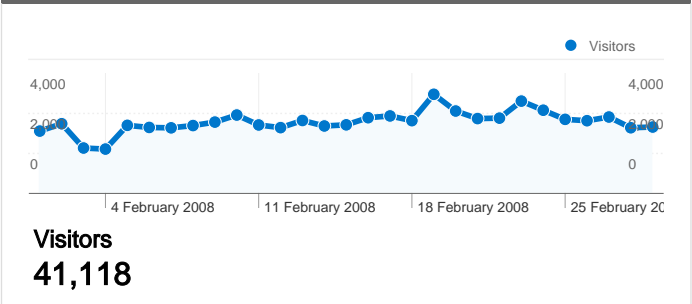

Site Usage

100,998 Visits	42.58% Bounce Rate
650,089 Page Views	00:06:43 Avg. Time on Site
6.44 Pages/Visit	35.17% % New Visits

Traffic Sources Overview

Visitors Overview

Map Overlay world

Content Overview

Pages	Page Views	% Page Views
/	81,855	12.59%
/forum/index.php	32,059	4.93%
/index.php?ind=downloads	20,939	3.22%
/index.php?ind=downloads&op	17,149	2.64%
/forum/index.php?showforum=	14,523	2.23%

All traffic sources sent a total of 100,998 visits

1 - 10 of 127

41,118 people visited this site

100,998 Visits

41,118 Absolute Unique Visitors

650,089 Page Views

6.44 Average Page Views

00:06:43 Time on Site

42.58% Bounce Rate

Pages on this site were viewed a total of 650,089 times

650,089 Page Views

487,277 Unique Views

42.58% Bounce Rate

Top Content

Pages	Page Views	% Page Views
/	81,855	12.59%
/forum/index.php	32,059	4.93%
/index.php?ind=downloads	20,939	3.22%
/index.php?ind=downloads&op=section_view&idev=25	17,149	2.64%
/forum/index.php?showforum=37	14,523	2.23%