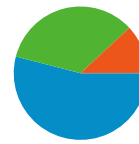

- **Search Engines**
  54,556.00 (54.02%)
- **Direct Traffic**
  34,443.00 (34.10%)
- **Referring Sites**
  11,997.00 (11.88%)
- **Other**
  2 (> 0.00%)

Top Traffic Sources

Sources	Visits	% visits
google (organic)	53,472	52.94%
(direct) ((none))	34,443	34.10%
images.google.gr (referral)	1,359	1.35%
foracamp.gr (referral)	960	0.95%
lemmefind.gr (referral)	683	0.68%

Keywords	Visits	% visits
wehellas	5,355	9.82%
we hellas	3,022	5.54%
afs explorer 3.7	972	1.78%
www.wehellas.gr	477	0.87%
wehellas.gr	345	0.63%