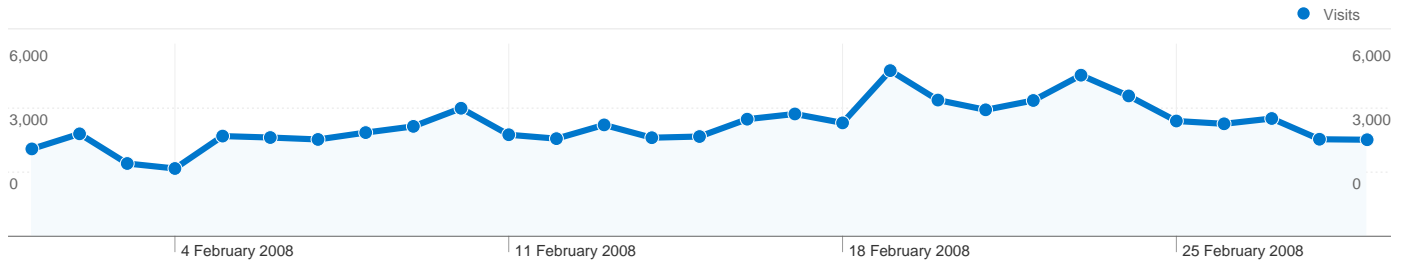

Site Usage

100,998 Visits	42.58% Bounce Rate
650,089 Page Views	00:06:43 Avg. Time on Site
6.44 Pages/Visit	35.17% % New Visits

Traffic Sources Overview

Visitors Overview

Map Overlay world

Content Overview

Pages	Page Views	% Page Views
/	81,855	12.59%
/forum/index.php	32,059	4.93%
/index.php?ind=downloads	20,939	3.22%
/index.php?ind=downloads&op	17,149	2.64%
/forum/index.php?showforum=	14,523	2.23%

All traffic sources sent a total of 100,998 visits

1 - 10 of 127

41,118 people visited this site

100,998 Visits

41,118 Absolute Unique Visitors

650,089 Page Views

6.44 Average Page Views

00:06:43 Time on Site

42.58% Bounce Rate

Pages on this site were viewed a total of 650,089 times

650,089 Page Views

487,277 Unique Views

42.58% Bounce Rate

Top Content

Pages	Page Views	% Page Views
/	81,855	12.59%
/forum/index.php	32,059	4.93%
/index.php?ind=downloads	20,939	3.22%
/index.php?ind=downloads&op=section_view&idev=25	17,149	2.64%
/forum/index.php?showforum=37	14,523	2.23%