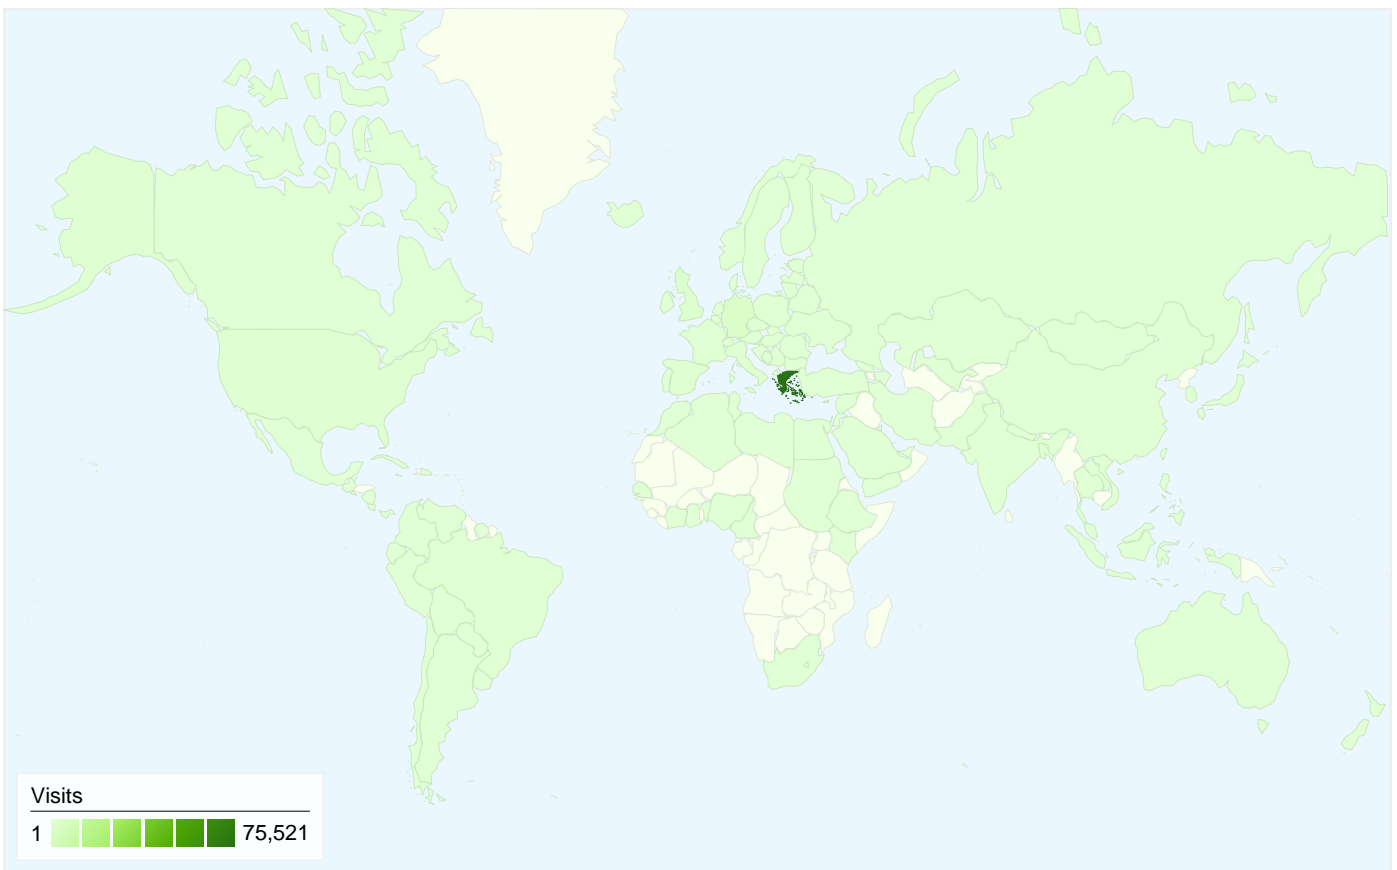

89,923 visits came from 125 countries/territories

Site Usage

Country/Territory	Visits	Pages/Visit	Avg. Time on Site	% New Visits	Bounce Rate
Visits 89,923 % of Site Total: 100.00%	Pages/Visit 6.09 Site Avg: 6.09 (0.00%)	Avg. Time on Site 00:06:20 Site Avg: 00:06:20 (0.00%)	% New Visits 41.74% Site Avg: 41.65% (0.22%)	Bounce Rate 46.04% Site Avg: 46.04% (0.00%)	
Greece	75,521	6.40	00:06:47	37.87%	44.01%
Cyprus	2,598	6.08	00:06:06	34.57%	33.14%
Germany	2,554	7.51	00:07:27	44.56%	42.56%
United Kingdom	1,560	4.42	00:03:19	59.17%	58.97%
Italy	705	4.00	00:02:50	60.14%	55.18%
United States	535	3.50	00:02:30	79.07%	71.03%
Spain	479	2.76	00:01:34	88.52%	61.80%
Brazil	365	2.98	00:02:26	84.66%	72.60%
France	290	2.86	00:01:27	82.07%	66.55%
Poland	272	2.15	00:00:45	87.13%	81.25%

1 - 10 of 125