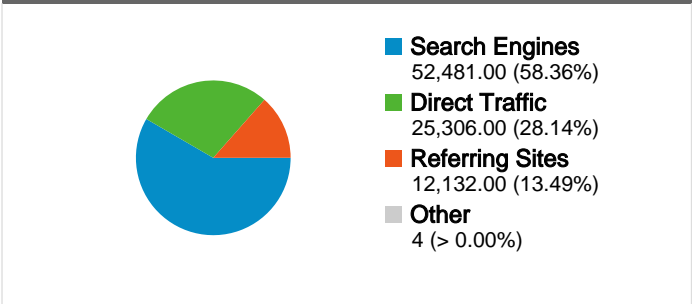

**Site Usage**

<b>89,923</b> Visits	<b>46.04%</b> Bounce Rate
<b>547,704</b> Page Views	<b>00:06:20</b> Avg. Time on Site
<b>6.09</b> Pages/Visit	<b>41.65%</b> % New Visits

**Traffic Sources Overview**

**Visitors Overview**

## All traffic sources sent a total of 89,923 visits

-  **28.14%** Direct Traffic
-  **13.49%** Referring Sites
-  **58.36%** Search Engines

-  **Search Engines**  
52,481.00 (58.36%)
-  **Direct Traffic**  
25,306.00 (28.14%)
-  **Referring Sites**  
12,132.00 (13.49%)
-  **Other**  
4 (> 0.00%)

## 42,824 people visited this site

**89,923** Visits

**42,824** Absolute Unique Visitors

**547,704** Page Views

**6.09** Average Page Views

**00:06:20** Time on Site

**46.04%** Bounce Rate

**41.65%** New Visits

Pages on this site were viewed a total of 547,704 times

547,704 Page Views

411,282 Unique Views

46.04% Bounce Rate