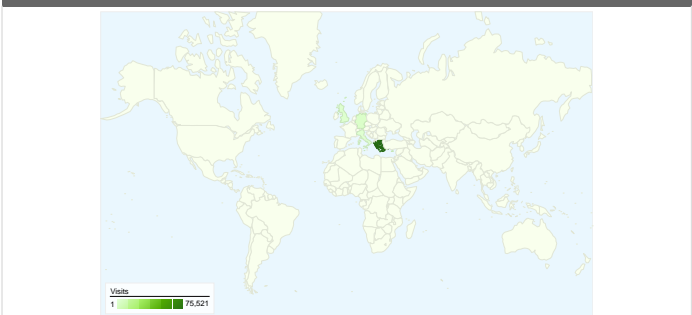

**Site Usage**

<b>89,923</b> Visits	<b>46.04%</b> Bounce Rate
<b>547,704</b> Page Views	<b>00:06:20</b> Avg. Time on Site
<b>6.09</b> Pages/Visit	<b>41.65%</b> % New Visits

**Traffic Sources Overview**

**Visitors Overview**

**Map Overlay world**

**Content Overview**

Pages	Page Views	% Page Views
/	61,188	11.17%
/forum/index.php	27,533	5.03%
/index.php?ind=downloads	13,428	2.45%
/forum/index.php?showforum=	13,035	2.38%
/index.php?ind=downloads&op	12,139	2.22%

## All traffic sources sent a total of 89,923 visits

-  **28.14%** Direct Traffic
-  **13.49%** Referring Sites
-  **58.36%** Search Engines

-  **Search Engines**  
52,481.00 (58.36%)
-  **Direct Traffic**  
25,306.00 (28.14%)
-  **Referring Sites**  
12,132.00 (13.49%)
-  **Other**  
4 (> 0.00%)

## 42,824 people visited this site

**89,923** Visits

**42,824** Absolute Unique Visitors

**547,704** Page Views

**6.09** Average Page Views

**00:06:20** Time on Site

**46.04%** Bounce Rate

**41.65%** New Visits