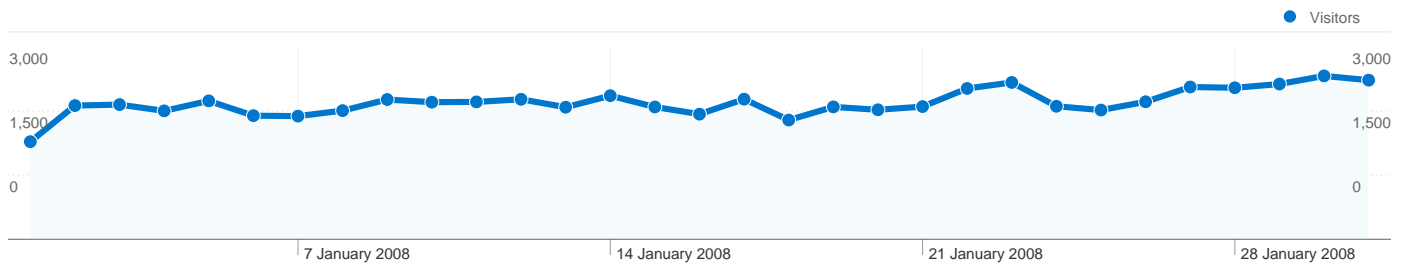

## 42,824 people visited this site

**89,923** Visits

**42,824** Absolute Unique Visitors

**547,704** Page Views

**6.09** Average Page Views

**00:06:20** Time on Site

**46.04%** Bounce Rate

**41.65%** New Visits

Pages on this site were viewed a total of 547,704 times

547,704 Page Views

411,282 Unique Views

46.04% Bounce Rate