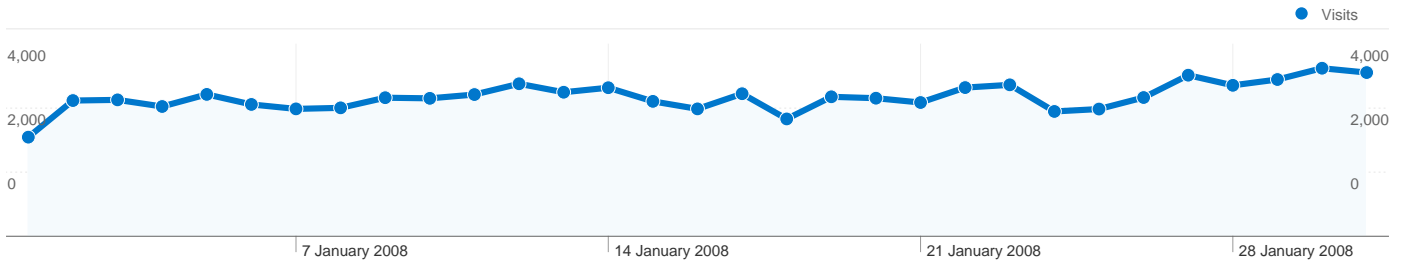

**Site Usage**

<b>89,923</b> Visits	<b>46.04%</b> Bounce Rate
<b>547,704</b> Page Views	<b>00:06:20</b> Avg. Time on Site
<b>6.09</b> Pages/Visit	<b>41.65%</b> % New Visits

**Traffic Sources Overview**

**Visitors Overview**

## All traffic sources sent a total of 89,923 visits

-  **28.14%** Direct Traffic
-  **13.49%** Referring Sites
-  **58.36%** Search Engines

-  **Search Engines**  
52,481.00 (58.36%)
-  **Direct Traffic**  
25,306.00 (28.14%)
-  **Referring Sites**  
12,132.00 (13.49%)
-  **Other**  
4 (> 0.00%)

## 42,824 people visited this site

**89,923** Visits

**42,824** Absolute Unique Visitors

**547,704** Page Views

**6.09** Average Page Views

**00:06:20** Time on Site

**46.04%** Bounce Rate

**41.65%** New Visits

Pages on this site were viewed a total of 547,704 times

547,704 Page Views

411,282 Unique Views

46.04% Bounce Rate