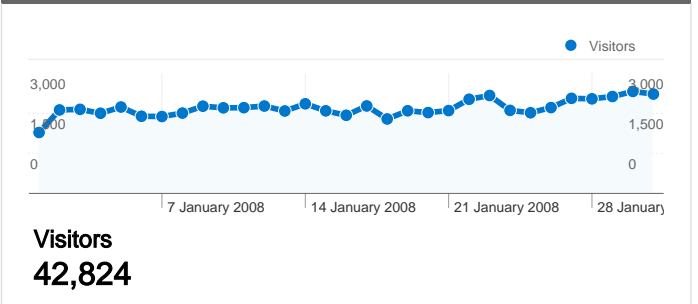

**Site Usage**

<b>89,923</b> Visits	<b>46.04%</b> Bounce Rate
<b>547,704</b> Page Views	<b>00:06:20</b> Avg. Time on Site
<b>6.09</b> Pages/Visit	<b>41.65%</b> % New Visits

**Traffic Sources Overview**

**Visitors Overview**

## All traffic sources sent a total of 89,923 visits

-  **28.14%** Direct Traffic
-  **13.49%** Referring Sites
-  **58.36%** Search Engines

-  **Search Engines**  
52,481.00 (58.36%)
-  **Direct Traffic**  
25,306.00 (28.14%)
-  **Referring Sites**  
12,132.00 (13.49%)
-  **Other**  
4 (> 0.00%)

## 42,824 people visited this site

**89,923** Visits

**42,824** Absolute Unique Visitors

**547,704** Page Views

**6.09** Average Page Views

**00:06:20** Time on Site

**46.04%** Bounce Rate

**41.65%** New Visits

Pages on this site were viewed a total of 547,704 times

547,704 Page Views

411,282 Unique Views

46.04% Bounce Rate