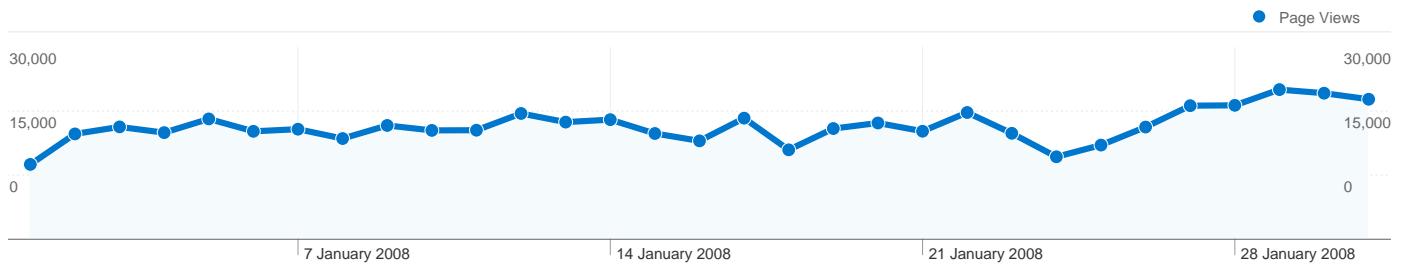

## 42,824 people visited this site

**89,923** Visits

**42,824** Absolute Unique Visitors

**547,704** Page Views

**6.09** Average Page Views

**00:06:20** Time on Site

**46.04%** Bounce Rate

**41.65%** New Visits

Pages on this site were viewed a total of 547,704 times

547,704 Page Views

411,282 Unique Views

46.04% Bounce Rate